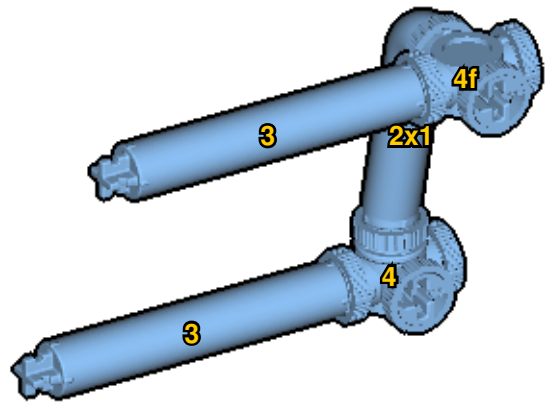

# BIPLANE

⚠ WARNING: Small parts. Age 12+. Handle responsibly. U.S. Patent 9,086,087.

Wrong  
Connecting/Disconnecting Two Directions

Right  
Connecting/Disconnecting One Direction

1

New pieces are drawn blue. Old pieces are drawn white.  
See back for piece names.

2

Connect new pieces together before connecting to old pieces.

3

4

Submodel begins → **6**

Submodel ends → **8**

Connect submodel to model.

11

12

**13**

**14**

**15**

31

32

33

34

# ACTUAL SIZE