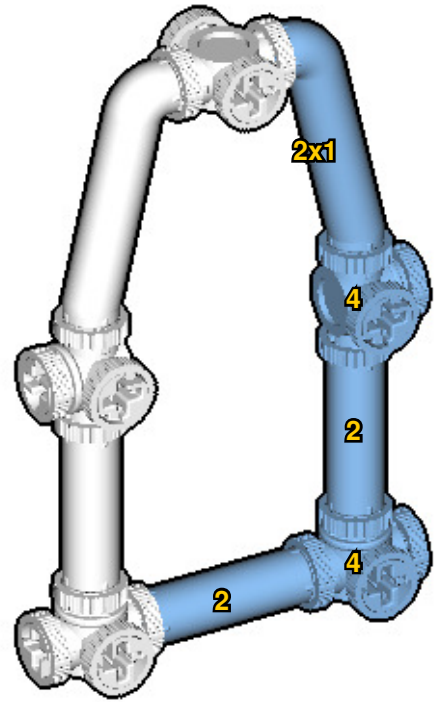

# BIPLANE

⚠ WARNING: Small parts. Age 12+. Handle responsibly. U.S. Patent 9,086,087.

Wrong  
Connecting/Disconnecting Two Directions

Right  
Connecting/Disconnecting One Direction

1

New pieces are drawn blue. Old pieces are drawn white.  
See back for piece names.

2

Connect new pieces together before connecting to old pieces.

3

4

Submodel begins → **6**

Submodel ends → **8**

Connect submodel to model.

11

12

**13**

**14**

**15**

31

32

33

34

# ACTUAL SIZE