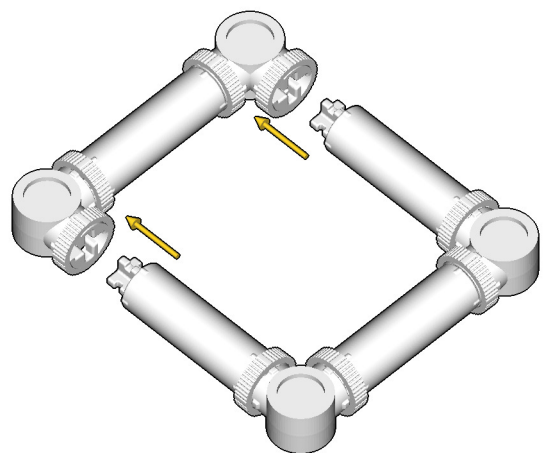

SIZE	1.9ft x 1.6ft x 0.6ft	PIECES	221
DESIGNER	Derek Sharman	MADE IN	U.S.A.

# BIPLANE

⚠ WARNING: Small parts. Age 12+. Handle responsibly. U.S. Patent 9,086,087.

Wrong  
Connecting/Disconnecting Two Directions

Right  
Connecting/Disconnecting One Direction

1

New pieces are drawn blue. Old pieces are drawn white.  
See back for piece names.

2

Connect new pieces together before connecting to old pieces.

3

4

Submodel begins → **6**

Submodel ends → **8**

Connect submodel to model.

11

# ACTUAL SIZE