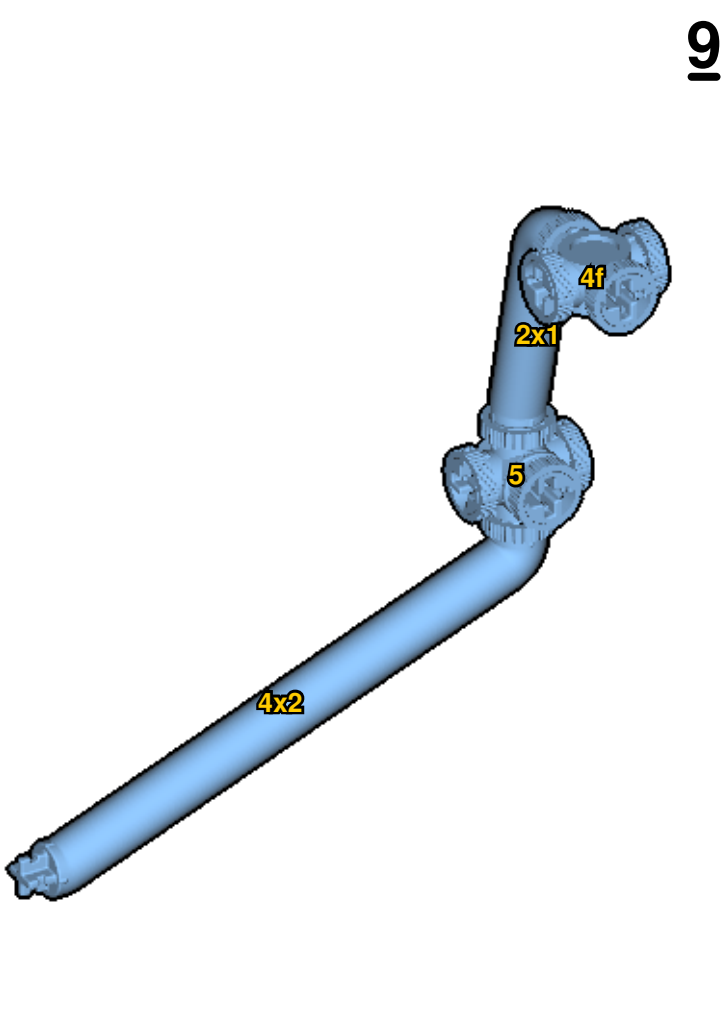

# BIPLANE

⚠ WARNING: Small parts. Age 12+. Handle responsibly. U.S. Patent 9,086,087.

Wrong  
Connecting/Disconnecting Two Directions

Right  
Connecting/Disconnecting One Direction

1

New pieces are drawn blue. Old pieces are drawn white.  
See back for piece names.

2

Connect new pieces together before connecting to old pieces.

3

4

Submodel begins → **6**

Submodel ends → **8**

Connect submodel to model.

11

12

**13**

**14**

**15**

31

32

33

34

# ACTUAL SIZE