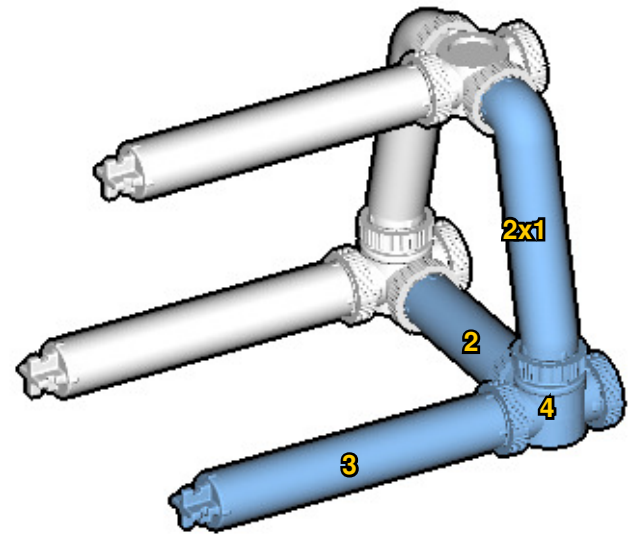

# BIPLANE

⚠ WARNING: Small parts. Age 12+. Handle responsibly. U.S. Patent 9,086,087.

Wrong  
Connecting/Disconnecting Two Directions

Right  
Connecting/Disconnecting One Direction

1

New pieces are drawn blue. Old pieces are drawn white.  
See back for piece names.

2

Connect new pieces together before connecting to old pieces.

3

4

Submodel begins → **6**

Submodel ends → **8**

Connect submodel to model.

11

12

**13**

**14**

**15**

31

32

33

34

# ACTUAL SIZE