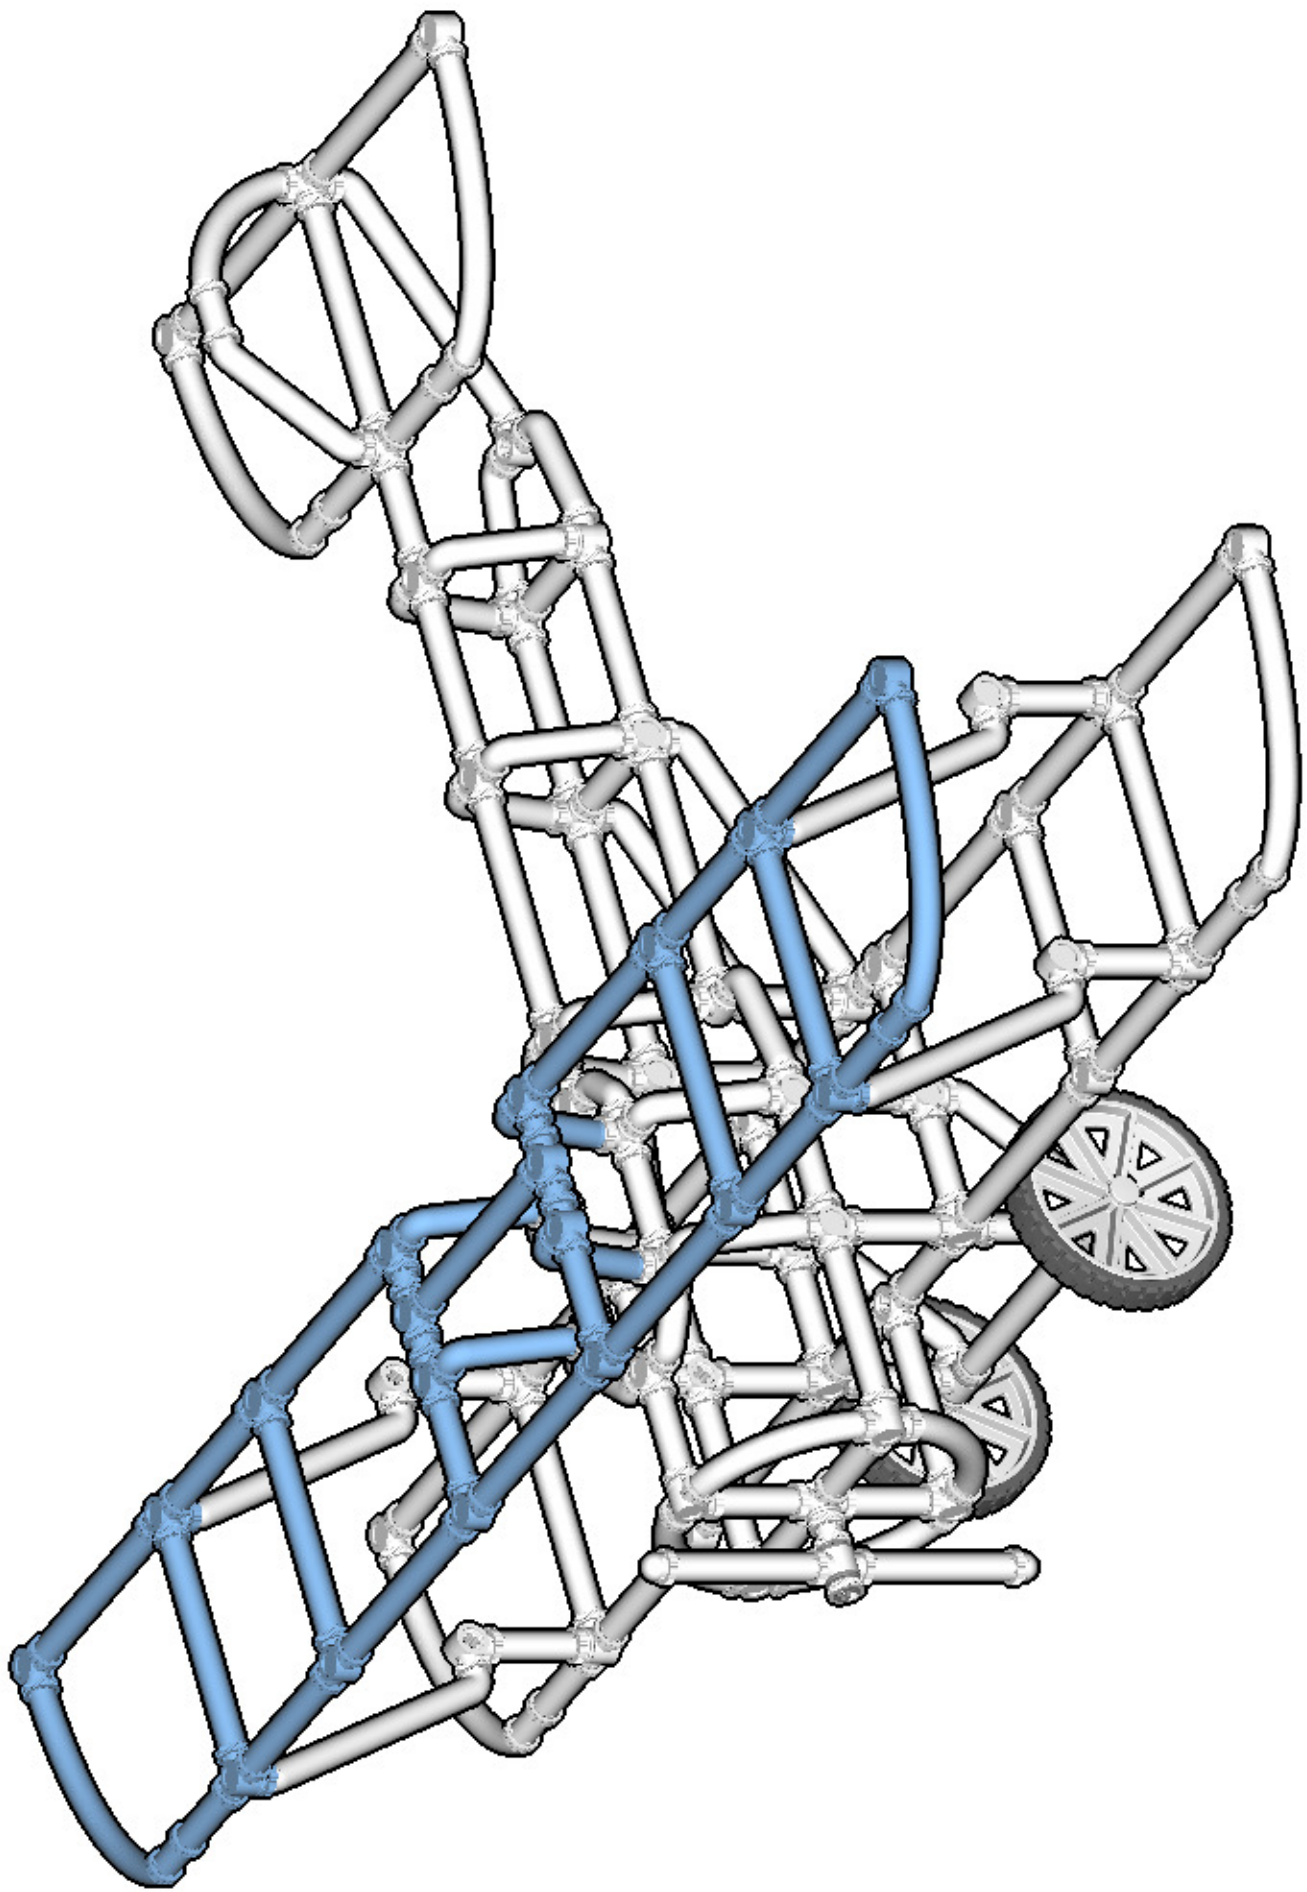

# BIPLANE

⚠ WARNING: Small parts. Age 12+. Handle responsibly. U.S. Patent 9,086,087.

Wrong  
Connecting/Disconnecting Two Directions

Right  
Connecting/Disconnecting One Direction

1

New pieces are drawn blue. Old pieces are drawn white.  
See back for piece names.

35

36

37

38

★ : The next frame is centered on this piece.

41

42

45

46

47

48

49

50

# ACTUAL SIZE