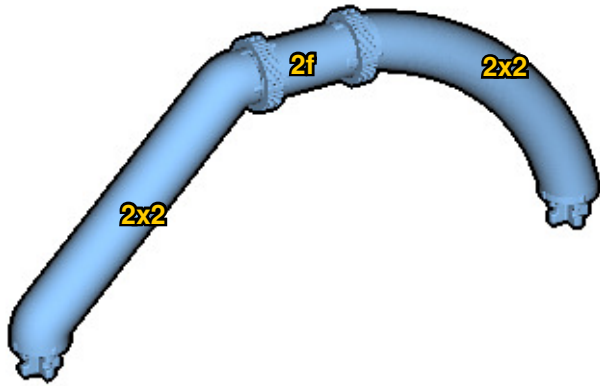

SIZE	1.9ft x 1.6ft x 0.6ft	PIECES	221
DESIGNER	Derek Sharman	MADE IN	U.S.A.

# BIPLANE

⚠ WARNING: Small parts. Age 12+. Handle responsibly. U.S. Patent 9,086,087.

Wrong  
Connecting/Disconnecting Two Directions

Right  
Connecting/Disconnecting One Direction

1

New pieces are drawn blue. Old pieces are drawn white.  
See back for piece names.

2

Connect new pieces together before connecting to old pieces.

3

4

Submodel begins → **6**

Submodel ends → **8**

Connect submodel to model.

11

12

**13**

**14**

**15**

31

32

33

34