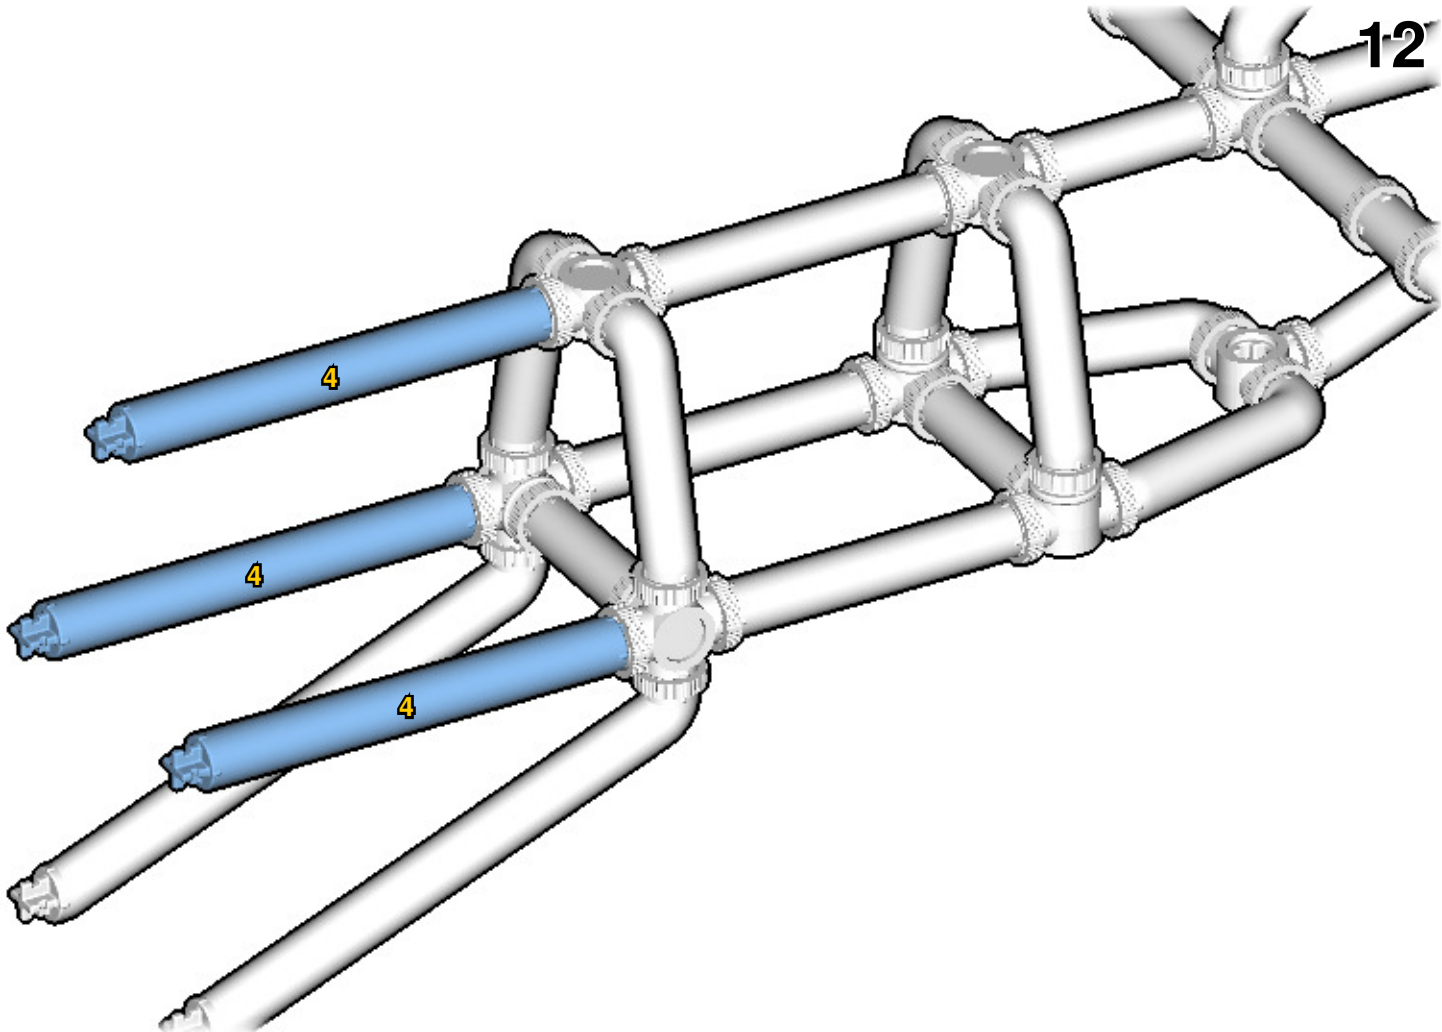

# BIPLANE

⚠ WARNING: Small parts. Age 12+. Handle responsibly. U.S. Patent 9,086,087.

Wrong  
Connecting/Disconnecting Two Directions

Right  
Connecting/Disconnecting One Direction

1

New pieces are drawn blue. Old pieces are drawn white.  
See back for piece names.

2

Connect new pieces together before connecting to old pieces.

3

4

Submodel begins → **6**

Submodel ends → **8**

Connect submodel to model.

11

12

**13**

**14**

**15**

31

32

33

34

# ACTUAL SIZE