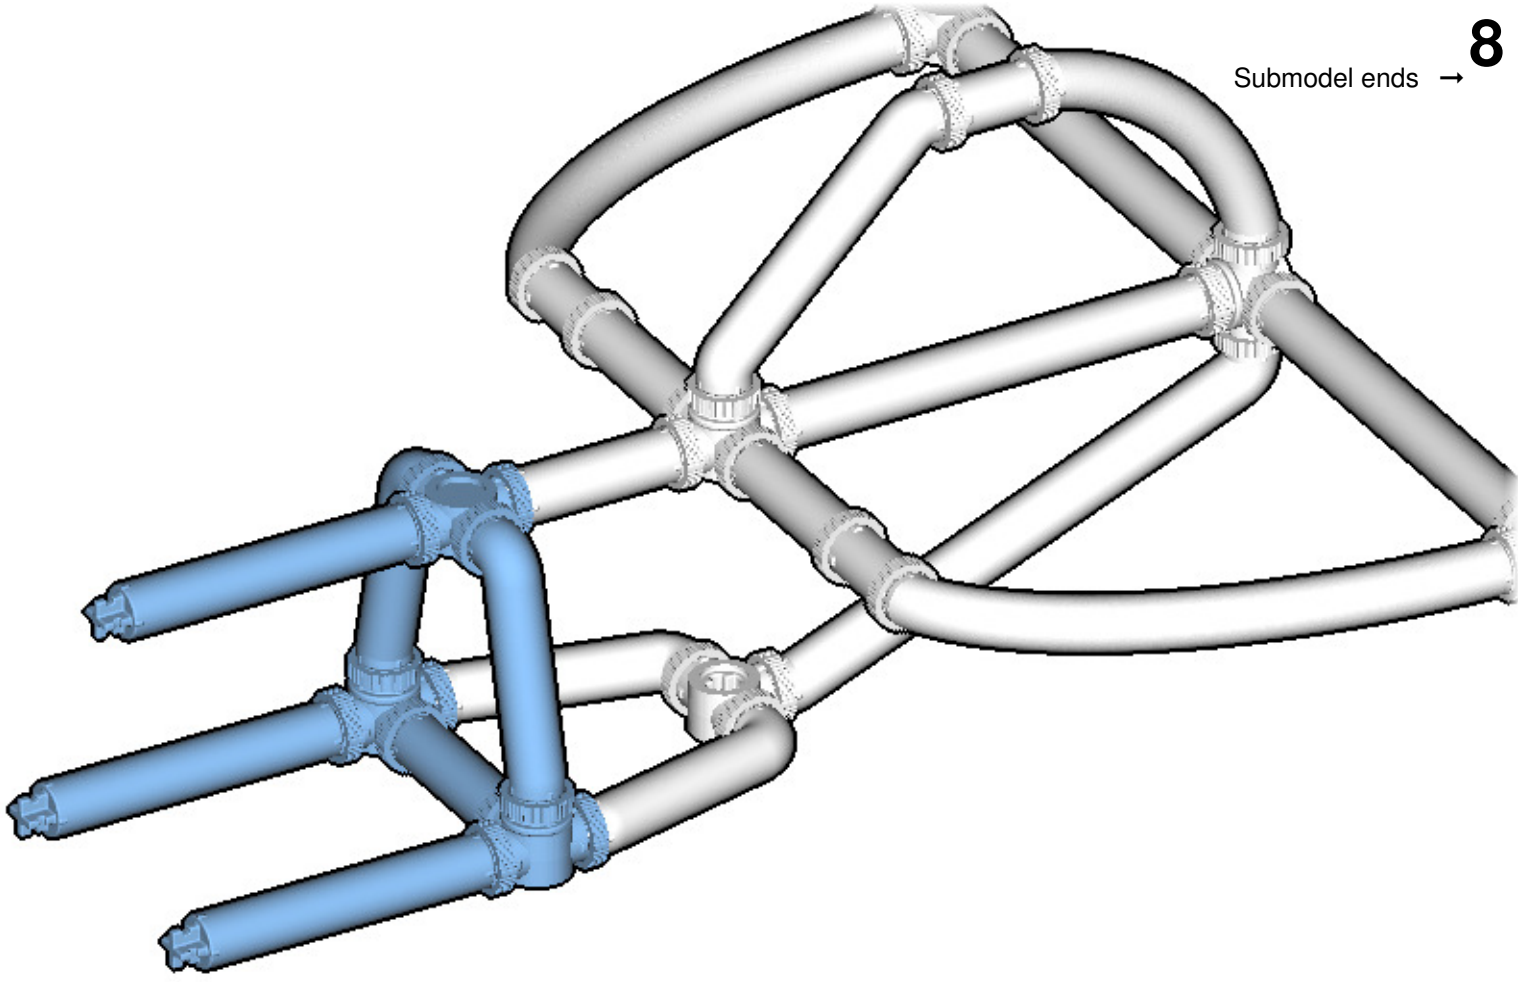

# BIPLANE

⚠ WARNING: Small parts. Age 12+. Handle responsibly. U.S. Patent 9,086,087.

Wrong  
Connecting/Disconnecting Two Directions

Right  
Connecting/Disconnecting One Direction

1

New pieces are drawn blue. Old pieces are drawn white.  
See back for piece names.

2

Connect new pieces together before connecting to old pieces.

3

4

Submodel begins → **6**

Submodel ends → **8**

Connect submodel to model.

11

12

**13**

**14**

**15**

31

32

33

34

# ACTUAL SIZE