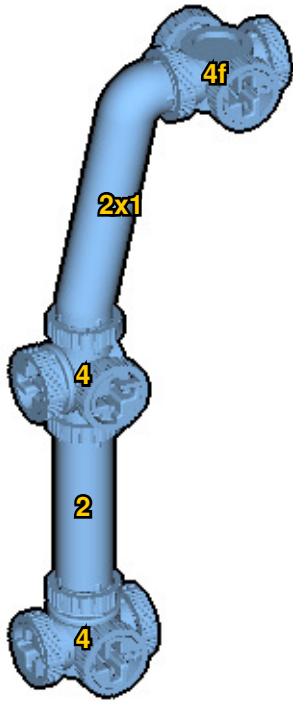

# BIPLANE

⚠ WARNING: Small parts. Age 12+. Handle responsibly. U.S. Patent 9,086,087.

Wrong  
Connecting/Disconnecting Two Directions

Right  
Connecting/Disconnecting One Direction

1

New pieces are drawn blue. Old pieces are drawn white.  
See back for piece names.

2

Connect new pieces together before connecting to old pieces.

3

4

Submodel begins → **6**

Submodel ends → **8**

Connect submodel to model.

11

12

**13**

**14**

**15**

31

32

33

34

# ACTUAL SIZE