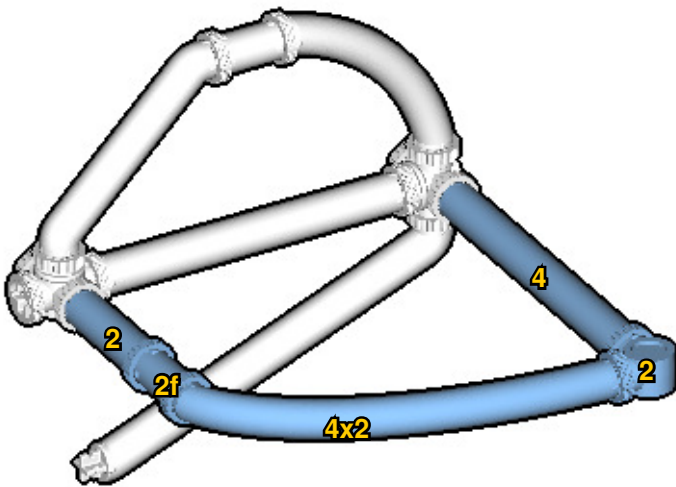

# BIPLANE

⚠ WARNING: Small parts. Age 12+. Handle responsibly. U.S. Patent 9,086,087.

Wrong  
Connecting/Disconnecting Two Directions

Right  
Connecting/Disconnecting One Direction

1

New pieces are drawn blue. Old pieces are drawn white.  
See back for piece names.

2

Connect new pieces together before connecting to old pieces.

3

4

Submodel begins → **6**

Submodel ends → **8**

Connect submodel to model.

11

12

**13**

**14**

**15**

31

32

33

34

# ACTUAL SIZE