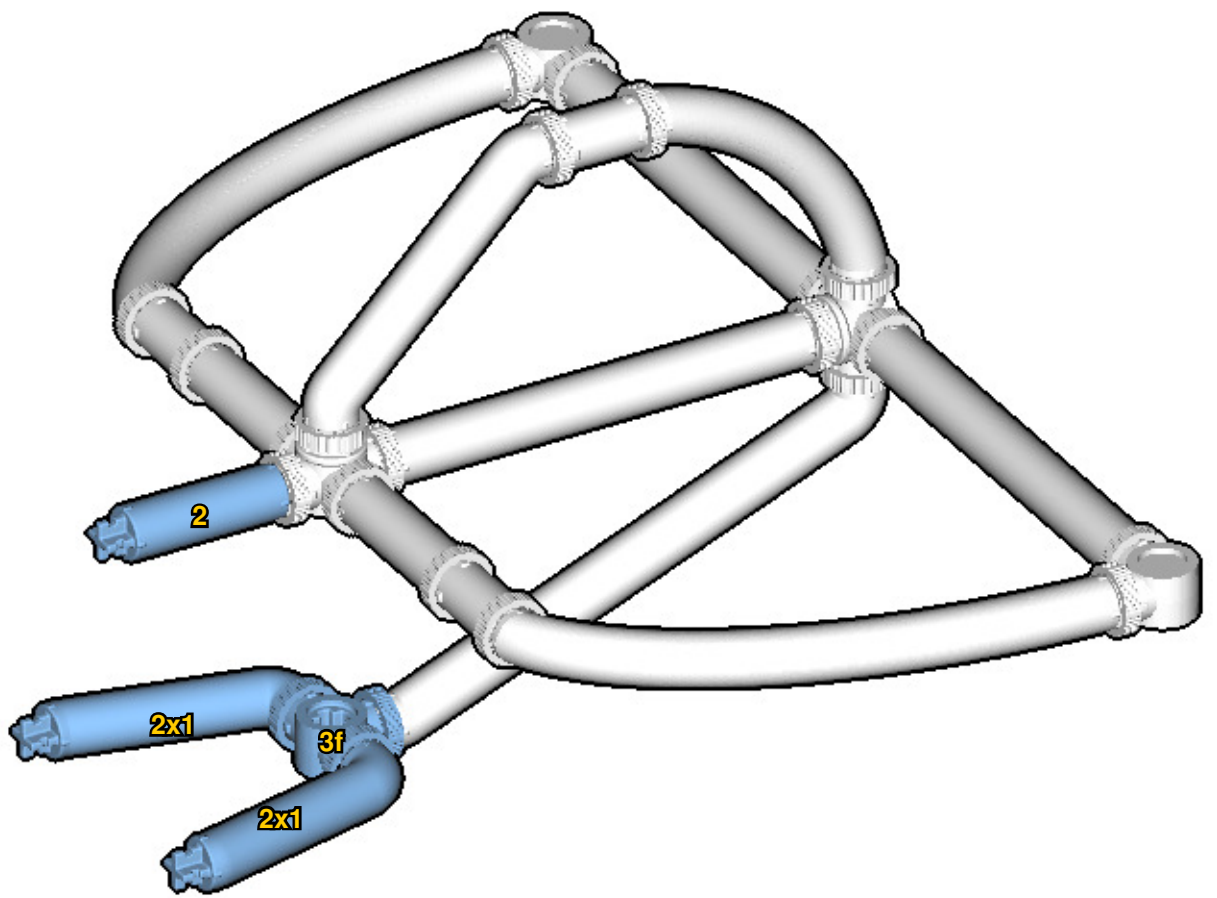

# BIPLANE

⚠ WARNING: Small parts. Age 12+. Handle responsibly. U.S. Patent 9,086,087.

Wrong  
Connecting/Disconnecting Two Directions

Right  
Connecting/Disconnecting One Direction

1

New pieces are drawn blue. Old pieces are drawn white.  
See back for piece names.

2

Connect new pieces together before connecting to old pieces.

3

4

Submodel begins → **6**

Submodel ends → **8**

Connect submodel to model.

11

12

**13**

**14**

**15**

31

32

33

34