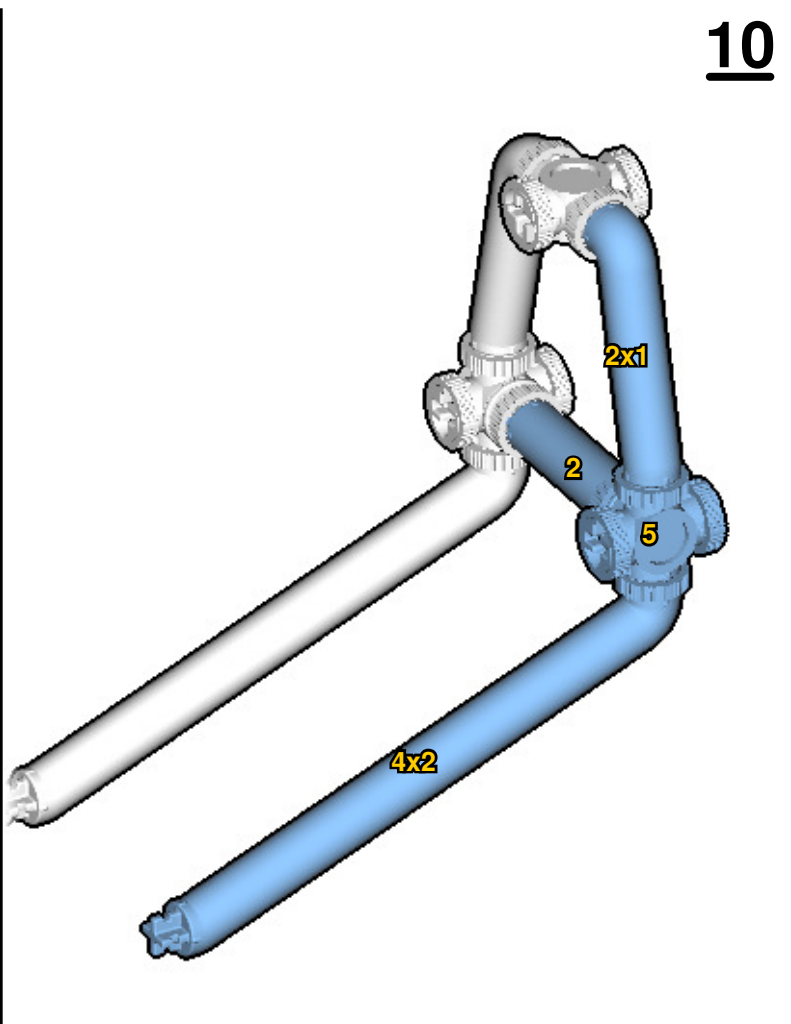

# BIPLANE

⚠ WARNING: Small parts. Age 12+. Handle responsibly. U.S. Patent 9,086,087.

Wrong  
Connecting/Disconnecting Two Directions

Right  
Connecting/Disconnecting One Direction

1

New pieces are drawn blue. Old pieces are drawn white.  
See back for piece names.

2

Connect new pieces together before connecting to old pieces.

3

4

Submodel begins → **6**

Submodel ends → **8**

Connect submodel to model.

11

12

**13**

**14**

**15**

31

32

33

34

# ACTUAL SIZE