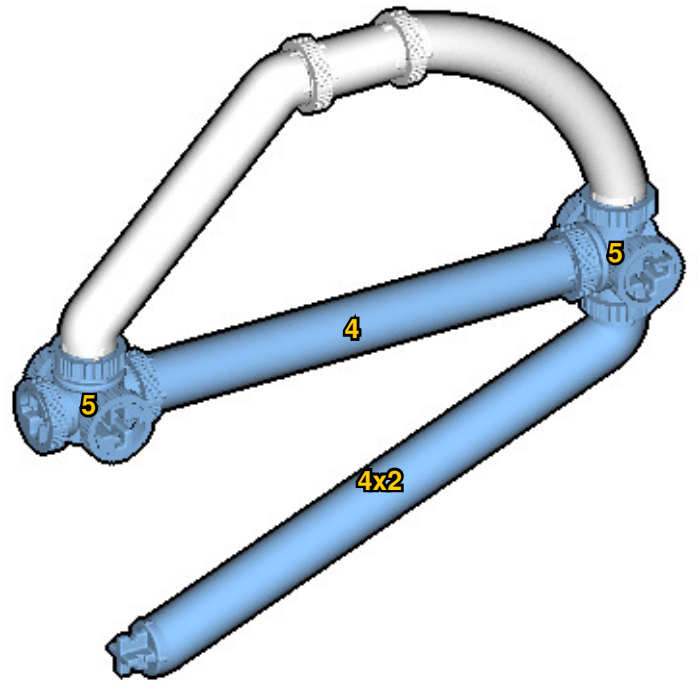

# BIPLANE

⚠ WARNING: Small parts. Age 12+. Handle responsibly. U.S. Patent 9,086,087.

Wrong  
Connecting/Disconnecting Two Directions

Right  
Connecting/Disconnecting One Direction

1

New pieces are drawn blue. Old pieces are drawn white.  
See back for piece names.

2

Connect new pieces together before connecting to old pieces.

3

4

Submodel begins → **6**

Submodel ends → **8**

Connect submodel to model.

11

12

**13**

**14**

**15**

31

32

33

34

# ACTUAL SIZE