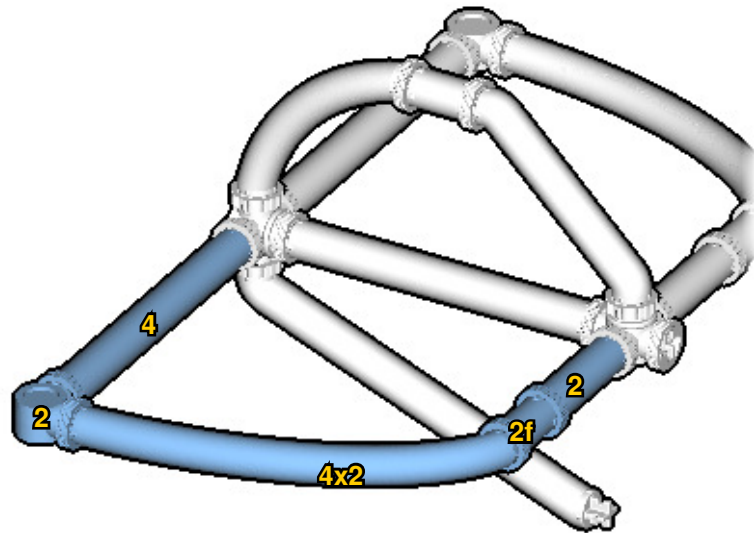

# BIPLANE

⚠ WARNING: Small parts. Age 12+. Handle responsibly. U.S. Patent 9,086,087.

Wrong  
Connecting/Disconnecting Two Directions

Right  
Connecting/Disconnecting One Direction

1

New pieces are drawn blue. Old pieces are drawn white.  
See back for piece names.

2

Connect new pieces together before connecting to old pieces.

3

4

Submodel begins → **6**

Submodel ends → **8**

Connect submodel to model.

11

12

**13**

**14**

**15**

31

32

33

34

# ACTUAL SIZE