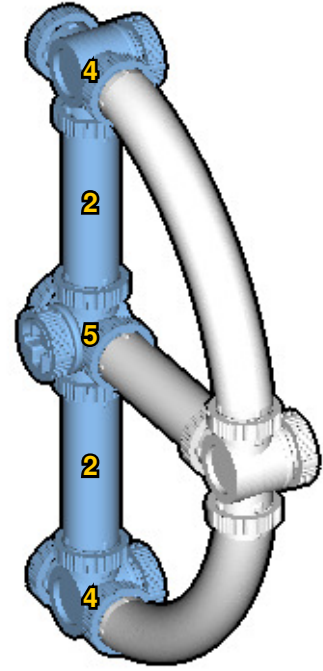

# BIPLANE

⚠ WARNING: Small parts. Age 12+. Handle responsibly. U.S. Patent 9,086,087.

Wrong  
Connecting/Disconnecting Two Directions

Right  
Connecting/Disconnecting One Direction

1

New pieces are drawn blue. Old pieces are drawn white.  
See back for piece names.

2

Connect new pieces together before connecting to old pieces.

3

4

Submodel begins → **6**

Submodel ends → **8**

Connect submodel to model.

11

12

**13**

**14**

**15**

31

32

33

34

35

36

37

38

★ : The next frame is centered on this piece.

41

42

45