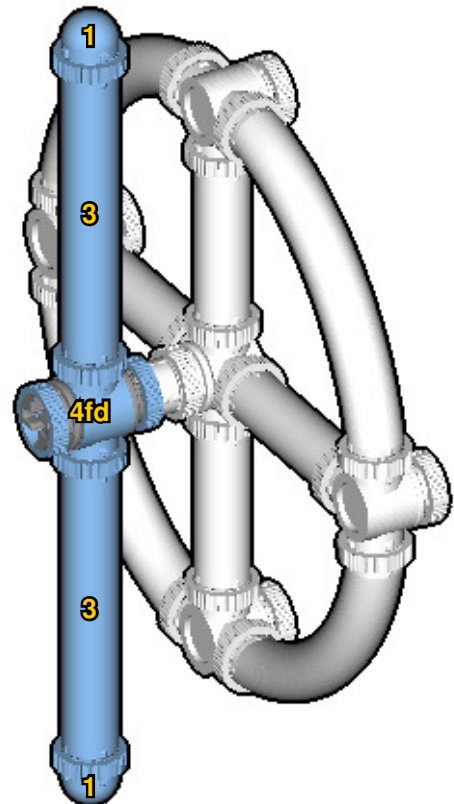

# BIPLANE

⚠ WARNING: Small parts. Age 12+. Handle responsibly. U.S. Patent 9,086,087.

Wrong  
Connecting/Disconnecting Two Directions

Right  
Connecting/Disconnecting One Direction

1

New pieces are drawn blue. Old pieces are drawn white.  
See back for piece names.

12

**13**

**14**

**15**

31

32

33

34

35

36

37

38

★ : The next frame is centered on this piece.

41

42

45

# ACTUAL SIZE