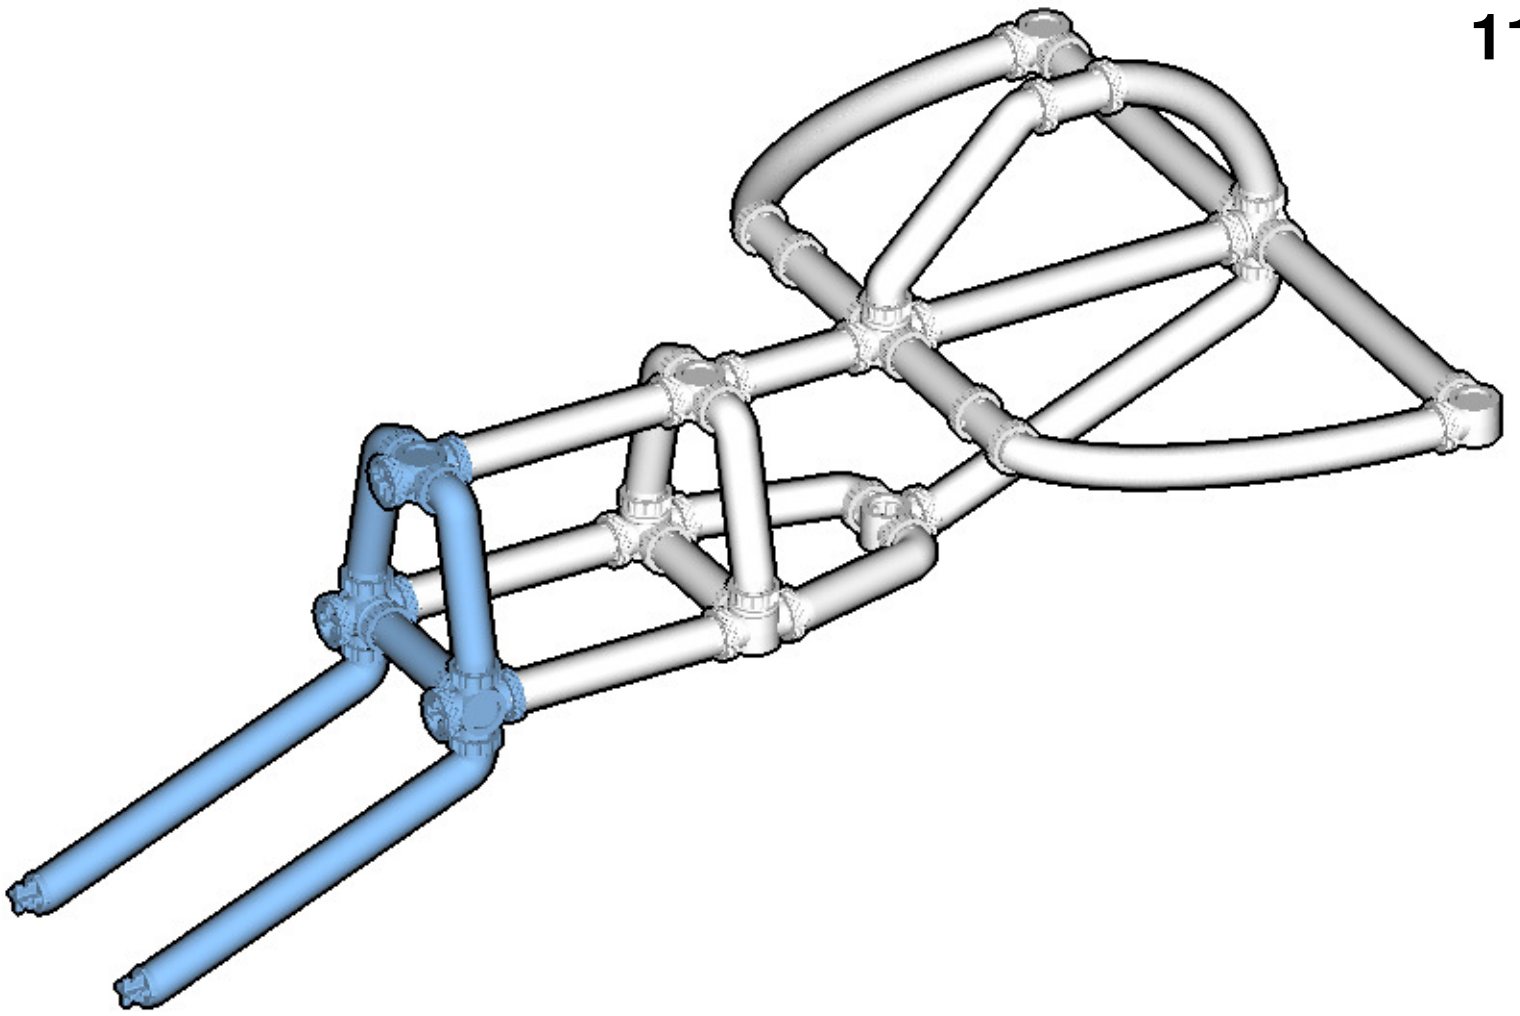

# BIPLANE

⚠ WARNING: Small parts. Age 12+. Handle responsibly. U.S. Patent 9,086,087.

Wrong  
Connecting/Disconnecting Two Directions

Right  
Connecting/Disconnecting One Direction

1

New pieces are drawn blue. Old pieces are drawn white.  
See back for piece names.

2

Connect new pieces together before connecting to old pieces.

3

4

Submodel begins → **6**

Submodel ends → **8**

Connect submodel to model.

11

12

**13**

**14**

**15**

31

32

33

34

# ACTUAL SIZE