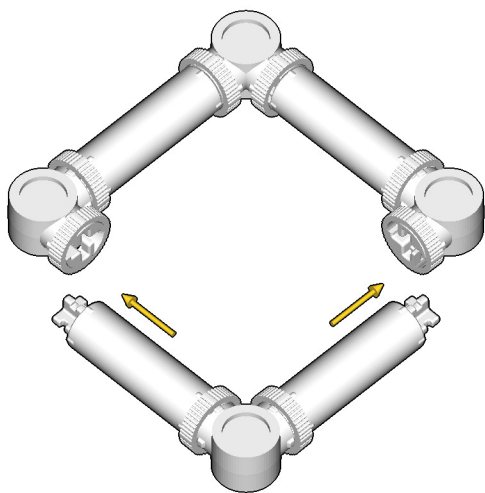

SIZE	1.9ft x 1.6ft x 0.6ft	PIECES	221
DESIGNER	Derek Sharman	MADE IN	U.S.A.

# BIPLANE

⚠ WARNING: Small parts. Age 12+. Handle responsibly. U.S. Patent 9,086,087.

Wrong  
Connecting/Disconnecting Two Directions

Right  
Connecting/Disconnecting One Direction

1

New pieces are drawn blue. Old pieces are drawn white.  
See back for piece names.

# ACTUAL SIZE