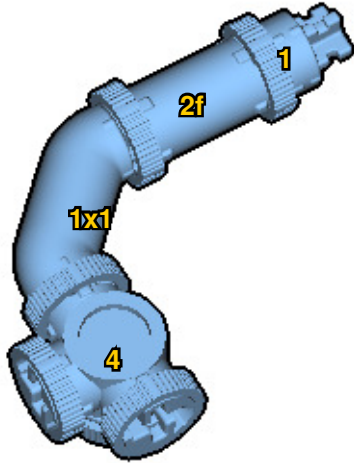

# BIRD

SIZE	PIECES
1.2ft x 0.9ft x 0.3ft	149
DESIGNER	MADE IN
Charles Sharman	U.S.A.

Wrong  
Connecting/Disconnecting Two Directions

Right  
Connecting/Disconnecting One Direction

1

New pieces are drawn blue. Old pieces are drawn white.  
See back for piece names.

2

Connect new pieces together before connecting to old pieces.

3

4

Submodel begins → **5**

**6**

**7**

Submodel ends → **8**

Connect submodel to model.

9

10

11

12

19

20

21

# ACTUAL SIZE