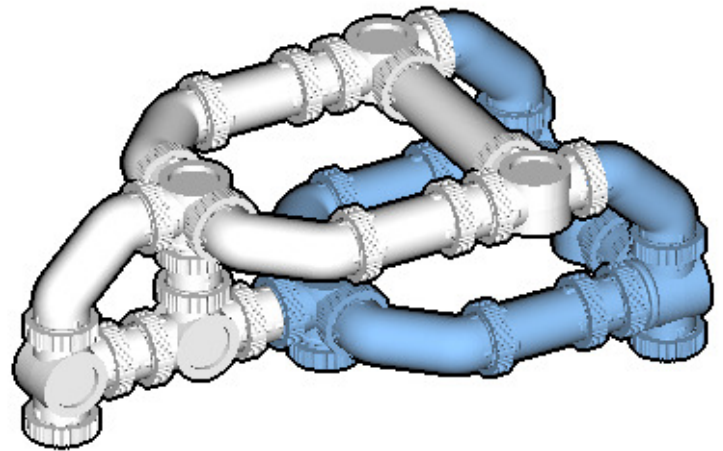

# BIRD

SIZE	PIECES
1.2ft x 0.9ft x 0.3ft	149
DESIGNER	MADE IN
Charles Sharman	U.S.A.

Wrong  
Connecting/Disconnecting Two Directions

Right  
Connecting/Disconnecting One Direction

1

New pieces are drawn blue. Old pieces are drawn white.  
See back for piece names.

2

Connect new pieces together before connecting to old pieces.

3

4

Submodel begins → **5**

**6**

**7**

Submodel ends → **8**

Connect submodel to model.

9

10

11

12

19

20

21

# ACTUAL SIZE