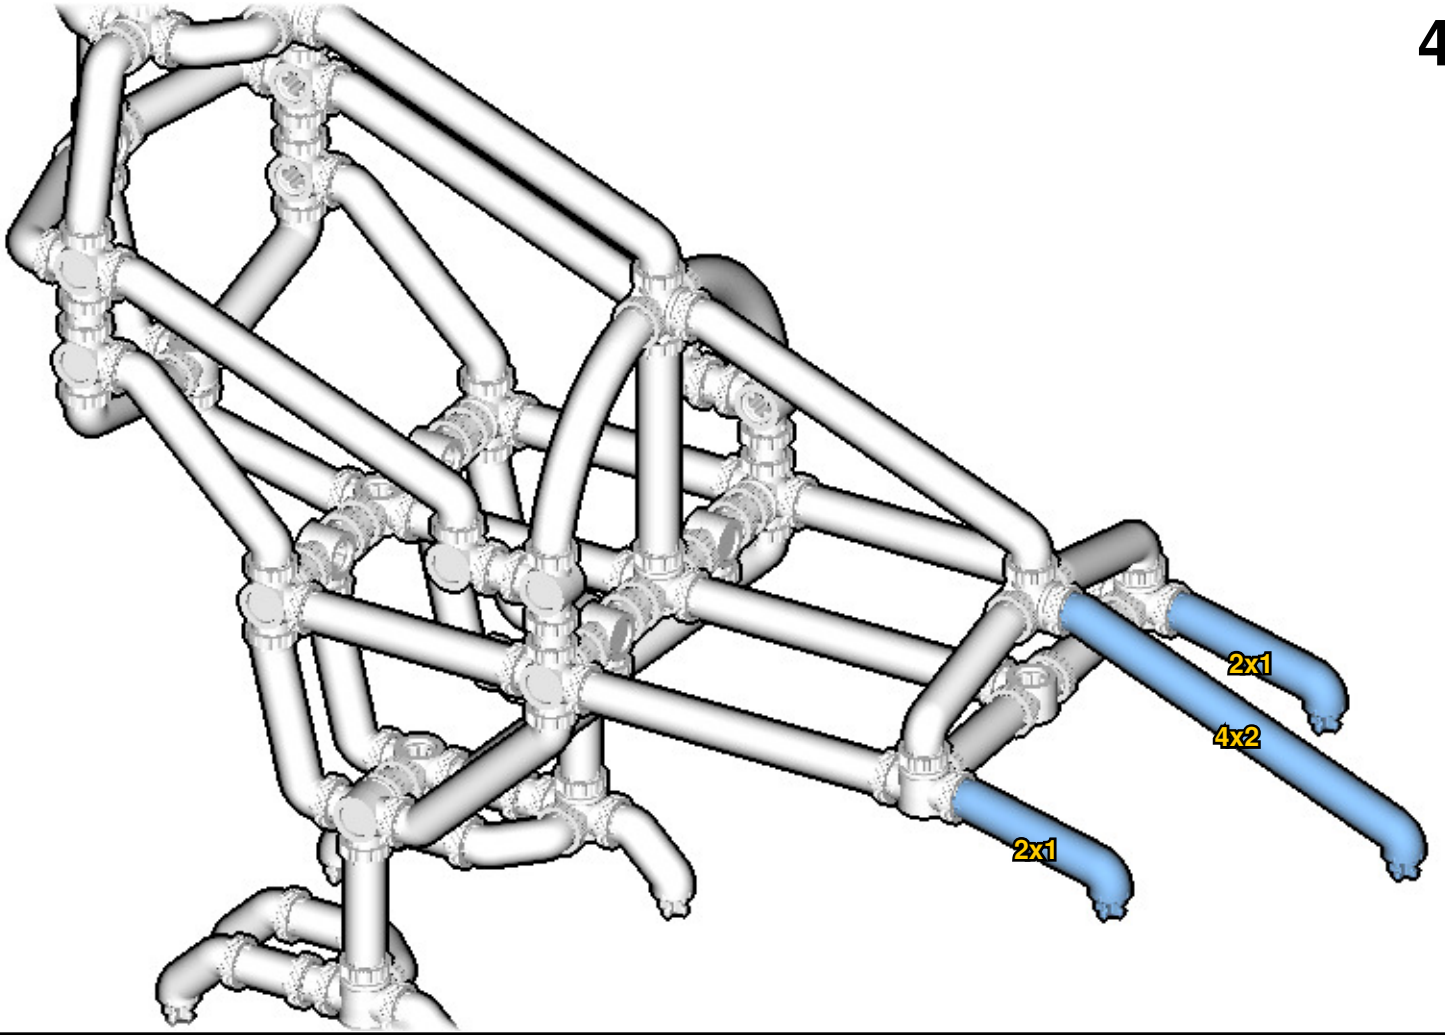

# BIRD

SIZE	PIECES
1.2ft x 0.9ft x 0.3ft	149
DESIGNER	MADE IN
Charles Sharman	U.S.A.

Wrong  
Connecting/Disconnecting Two Directions

Right  
Connecting/Disconnecting One Direction

1

New pieces are drawn blue. Old pieces are drawn white.  
See back for piece names.

**39**

**40**

**41**

# ACTUAL SIZE