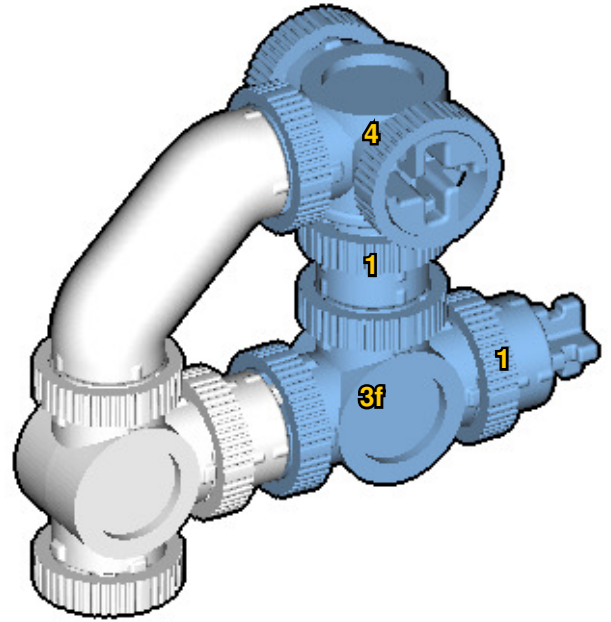

# BIRD

SIZE	PIECES
1.2ft x 0.9ft x 0.3ft	149
DESIGNER	MADE IN
Charles Sharman	U.S.A.

Wrong  
Connecting/Disconnecting Two Directions

Right  
Connecting/Disconnecting One Direction

1

New pieces are drawn blue. Old pieces are drawn white.  
See back for piece names.

2

Connect new pieces together before connecting to old pieces.

3

4

Submodel begins → **5**

**6**

**7**

Submodel ends → **8**

Connect submodel to model.

9

10

11

12

19

20

21

# ACTUAL SIZE