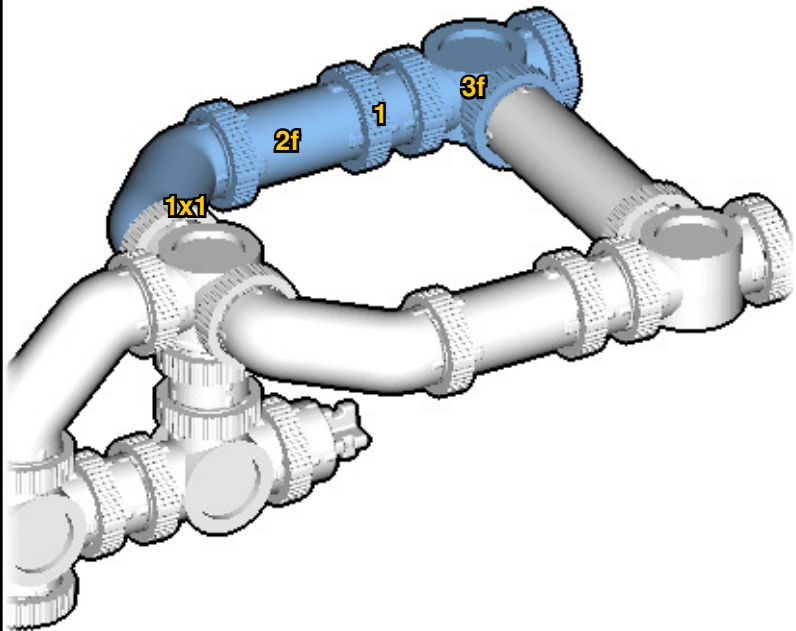

# BIRD

SIZE	PIECES
1.2ft x 0.9ft x 0.3ft	149
DESIGNER	MADE IN
Charles Sharman	U.S.A.

Wrong  
Connecting/Disconnecting Two Directions

Right  
Connecting/Disconnecting One Direction

1

New pieces are drawn blue. Old pieces are drawn white.  
See back for piece names.

2

Connect new pieces together before connecting to old pieces.

3

4

Submodel begins → **5**

**6**

**7**

Submodel ends → **8**

Connect submodel to model.

9

10

11

12

19

20

21

# ACTUAL SIZE