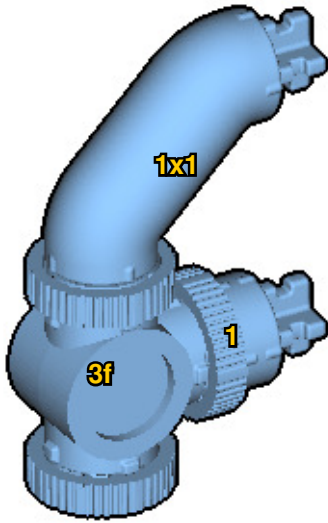

# BIRD

SIZE	PIECES
1.2ft x 0.9ft x 0.3ft	149
DESIGNER	MADE IN
Charles Sharman	U.S.A.

Wrong  
Connecting/Disconnecting Two Directions

Right  
Connecting/Disconnecting One Direction

1

New pieces are drawn blue. Old pieces are drawn white.  
See back for piece names.

2

Connect new pieces together before connecting to old pieces.

3

4

Submodel begins → **5**

**6**

**7**

Submodel ends → **8**

Connect submodel to model.

9

10

11

12

19

20

21

# ACTUAL SIZE