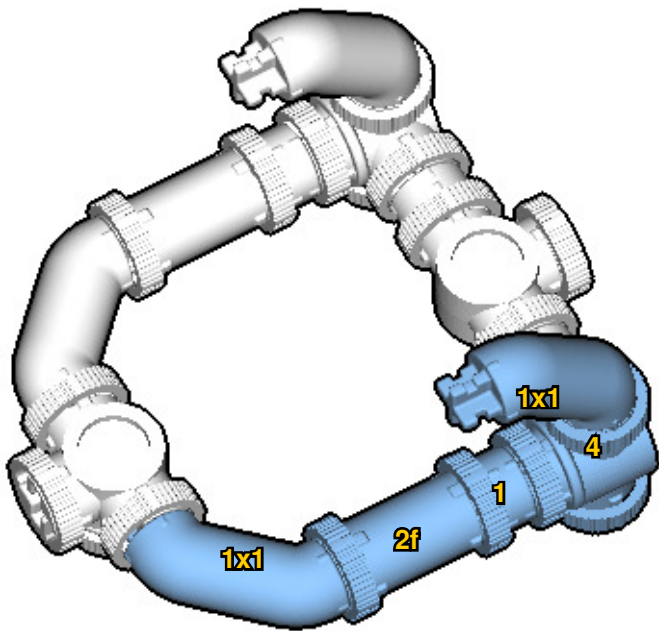

# BIRD

SIZE	PIECES
1.2ft x 0.9ft x 0.3ft	149
DESIGNER	MADE IN
Charles Sharman	U.S.A.

Wrong  
Connecting/Disconnecting Two Directions

Right  
Connecting/Disconnecting One Direction

1

New pieces are drawn blue. Old pieces are drawn white.  
See back for piece names.

2

Connect new pieces together before connecting to old pieces.

3

4

Submodel begins → **5**

**6**

**7**

Submodel ends → **8**

Connect submodel to model.

9

10

11

12

19

20

21

# ACTUAL SIZE