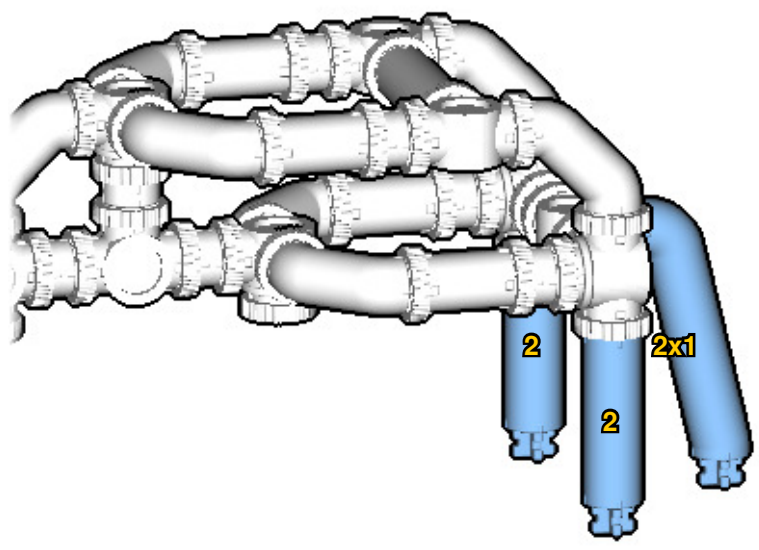

# BIRD

SIZE	PIECES
1.2ft x 0.9ft x 0.3ft	149
DESIGNER	MADE IN
Charles Sharman	U.S.A.

Wrong  
Connecting/Disconnecting Two Directions

Right  
Connecting/Disconnecting One Direction

1

New pieces are drawn blue. Old pieces are drawn white.  
See back for piece names.

2

Connect new pieces together before connecting to old pieces.

3

4

Submodel begins → **5**

**6**

**7**

Submodel ends → **8**

Connect submodel to model.

9

10

11

12

19

20

21

# ACTUAL SIZE