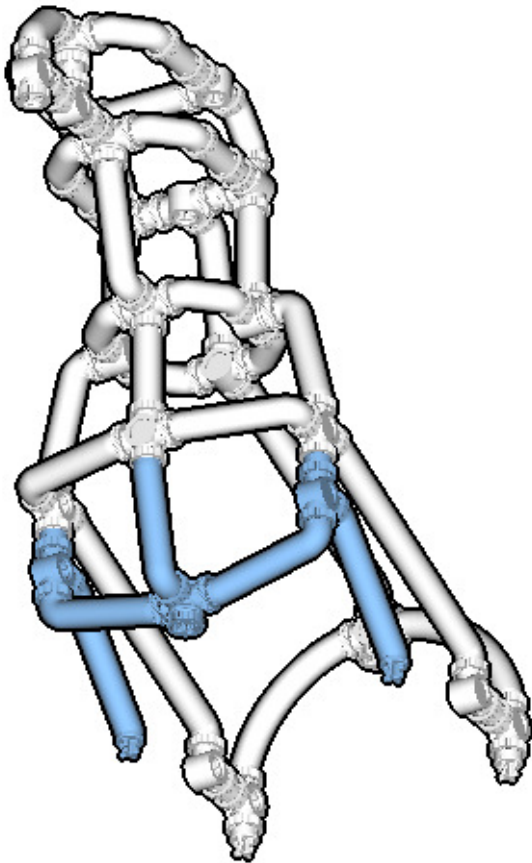

# BIRD

SIZE	PIECES
1.2ft x 0.9ft x 0.3ft	149
DESIGNER	MADE IN
Charles Sharman	U.S.A.

Wrong  
Connecting/Disconnecting Two Directions

Right  
Connecting/Disconnecting One Direction

1

New pieces are drawn blue. Old pieces are drawn white.  
See back for piece names.

2

Connect new pieces together before connecting to old pieces.

3

4

Submodel begins → **5**

**6**

**7**

Submodel ends → **8**

Connect submodel to model.

9

10

11

12

19

20

21

22

23

24

25

26

2829

31

32