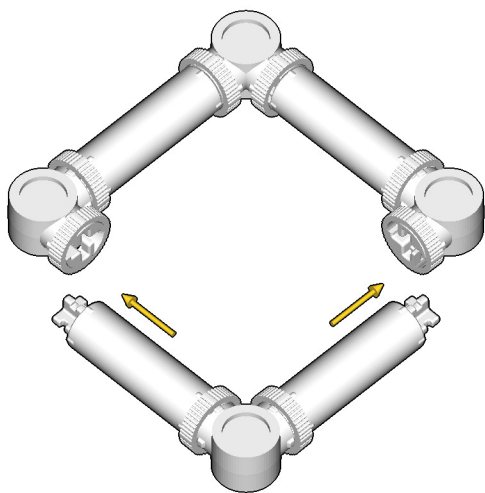

# BIRD

SIZE	PIECES
1.2ft x 0.9ft x 0.3ft	149
DESIGNER	MADE IN
Charles Sharman	U.S.A.

Wrong  
Connecting/Disconnecting Two Directions

Right  
Connecting/Disconnecting One Direction

1

New pieces are drawn blue. Old pieces are drawn white.  
See back for piece names.

2

Connect new pieces together before connecting to old pieces.

3

4

Submodel begins → **5**

**6**

**7**

Submodel ends → **8**

# ACTUAL SIZE