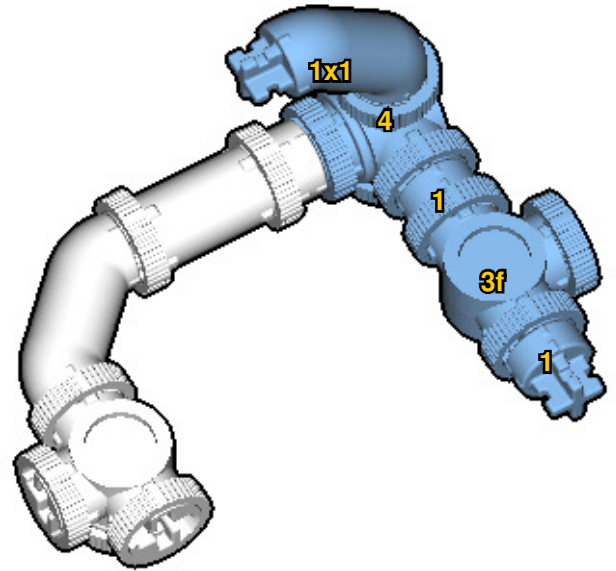

# BIRD

SIZE	PIECES
1.2ft x 0.9ft x 0.3ft	149
DESIGNER	MADE IN
Charles Sharman	U.S.A.

Wrong  
Connecting/Disconnecting Two Directions

Right  
Connecting/Disconnecting One Direction

1

New pieces are drawn blue. Old pieces are drawn white.  
See back for piece names.

2

Connect new pieces together before connecting to old pieces.

3

4

Submodel begins → **5**

**6**

**7**

Submodel ends → **8**

Connect submodel to model.

9

10

11

12

19

20

21

# ACTUAL SIZE