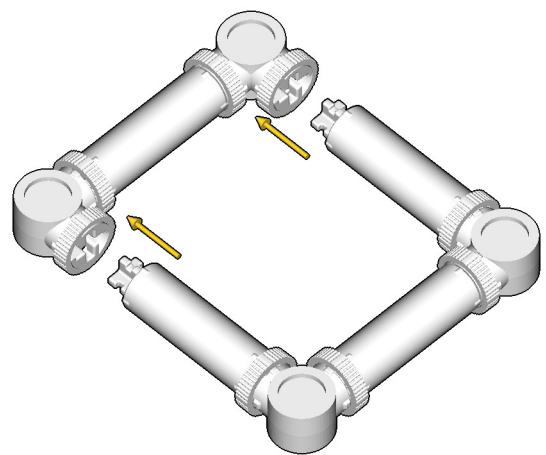

# BIRD

SIZE	PIECES
1.2ft x 0.9ft x 0.3ft	149
DESIGNER	MADE IN
Charles Sharman	U.S.A.

Wrong  
Connecting/Disconnecting Two Directions

Right  
Connecting/Disconnecting One Direction

1

New pieces are drawn blue. Old pieces are drawn white.  
See back for piece names.

2

Connect new pieces together before connecting to old pieces.

3

4

Submodel begins → **5**

**6**

**7**

Submodel ends → **8**

Connect submodel to model.

9

10

11

12

19

20

21

# ACTUAL SIZE