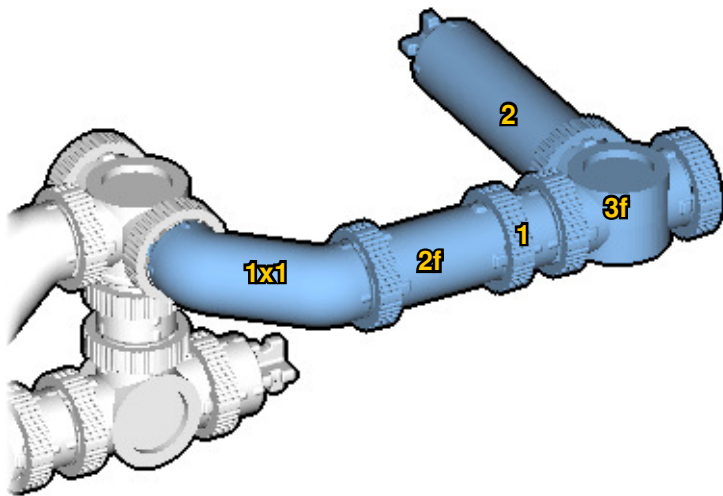

# BIRD

SIZE	PIECES
1.2ft x 0.9ft x 0.3ft	149
DESIGNER	MADE IN
Charles Sharman	U.S.A.

Wrong  
Connecting/Disconnecting Two Directions

Right  
Connecting/Disconnecting One Direction

1

New pieces are drawn blue. Old pieces are drawn white.  
See back for piece names.

2

Connect new pieces together before connecting to old pieces.

3

4

Submodel begins → **5**

**6**

**7**

Submodel ends → **8**

Connect submodel to model.

9

10

11

12

19

20

21

# ACTUAL SIZE