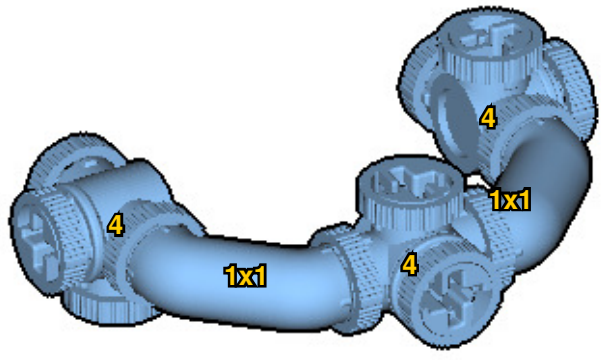

# BIRD

SIZE	PIECES
1.2ft x 0.9ft x 0.3ft	149
DESIGNER	MADE IN
Charles Sharman	U.S.A.

Wrong  
Connecting/Disconnecting Two Directions

Right  
Connecting/Disconnecting One Direction

1

New pieces are drawn blue. Old pieces are drawn white.  
See back for piece names.

2

Connect new pieces together before connecting to old pieces.

3

4

Submodel begins → **5**

**6**

**7**

Submodel ends → **8**

Connect submodel to model.

9

10

11

12

19

20

21

# ACTUAL SIZE