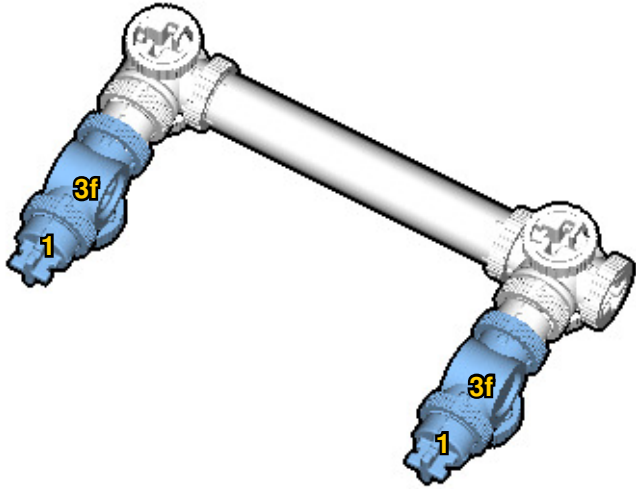

# BIRD

SIZE	PIECES
1.2ft x 0.9ft x 0.3ft	149
DESIGNER	MADE IN
Charles Sharman	U.S.A.

Wrong  
Connecting/Disconnecting Two Directions

Right  
Connecting/Disconnecting One Direction

1

New pieces are drawn blue. Old pieces are drawn white.  
See back for piece names.

Connect submodel to model.

9

10

11

12

19

20

21

22

23

24

25

26

2829

31

32

# ACTUAL SIZE