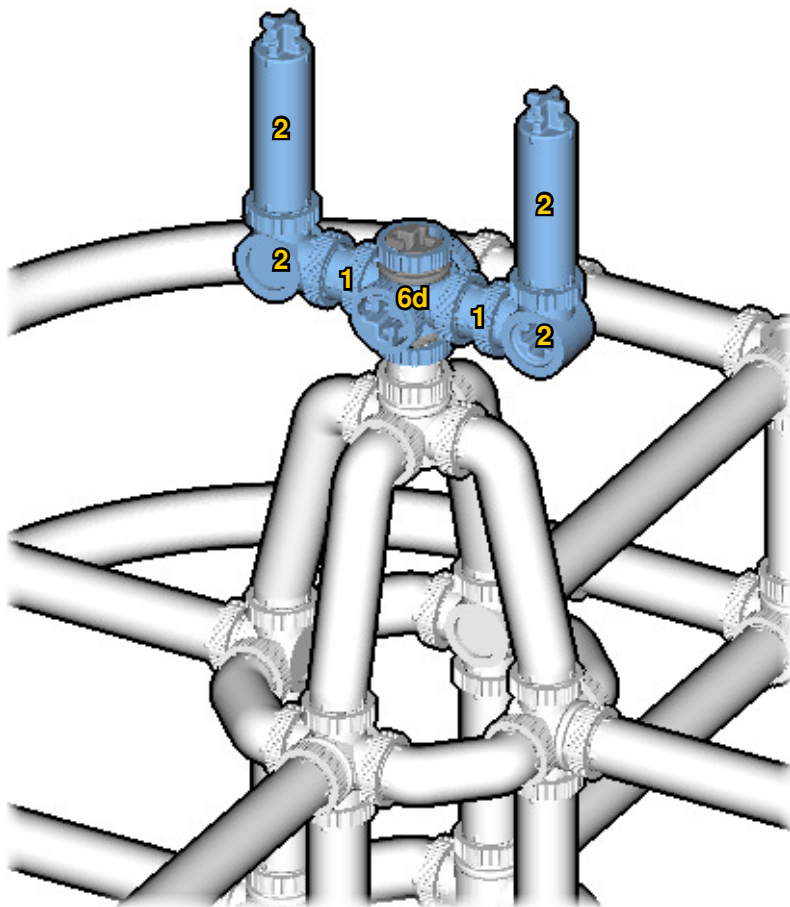

CROSS
BEAMS™

CAROUSEL

SIZE
0.7ft x 0.7ft x 0.7ft

PIECES
278

DESIGNER
Charles Sharman

MADE IN
U.S.A.

⚠ WARNING: Small parts. Age 14+. Not a toy. Handle responsibly. U.S. Patent 9,086,087.

Wrong
Connecting/Disconnecting Two Directions

Right
Connecting/Disconnecting One Direction

1

New pieces are drawn blue. Old pieces are drawn white.
See back for piece names.

2

Connect new pieces together before connecting to old pieces.

3

Submodel begins →

4

Submodel ends → **5**

Connect submodel to model.

6

7

 : Copy new pieces from old pieces.

16

17

18

19

20

21

22

23

24

25