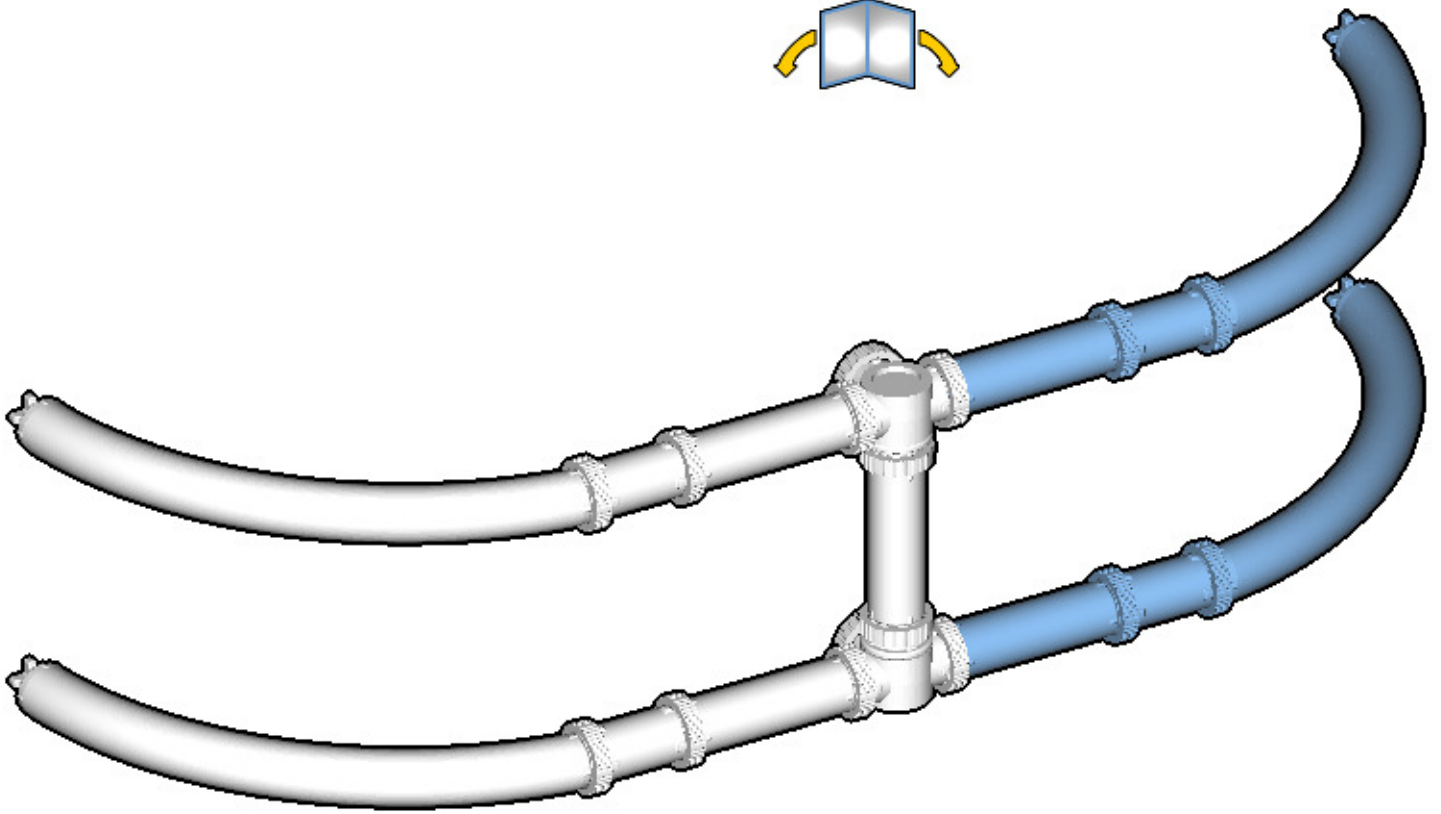

CROSS
BEAMS™

CAROUSEL

SIZE
0.7ft x 0.7ft x 0.7ft

PIECES
278

DESIGNER
Charles Sharman

MADE IN
U.S.A.

⚠ WARNING: Small parts. Age 14+. Not a toy. Handle responsibly. U.S. Patent 9,086,087.

Wrong
Connecting/Disconnecting Two Directions

Right
Connecting/Disconnecting One Direction

1

New pieces are drawn blue. Old pieces are drawn white.
See back for piece names.

2

Connect new pieces together before connecting to old pieces.

3

Submodel begins →

4

Submodel ends → **5**

Connect submodel to model.

6

7

 : Copy new pieces from old pieces.

16

17

18

19

20

21

22

23

24

25