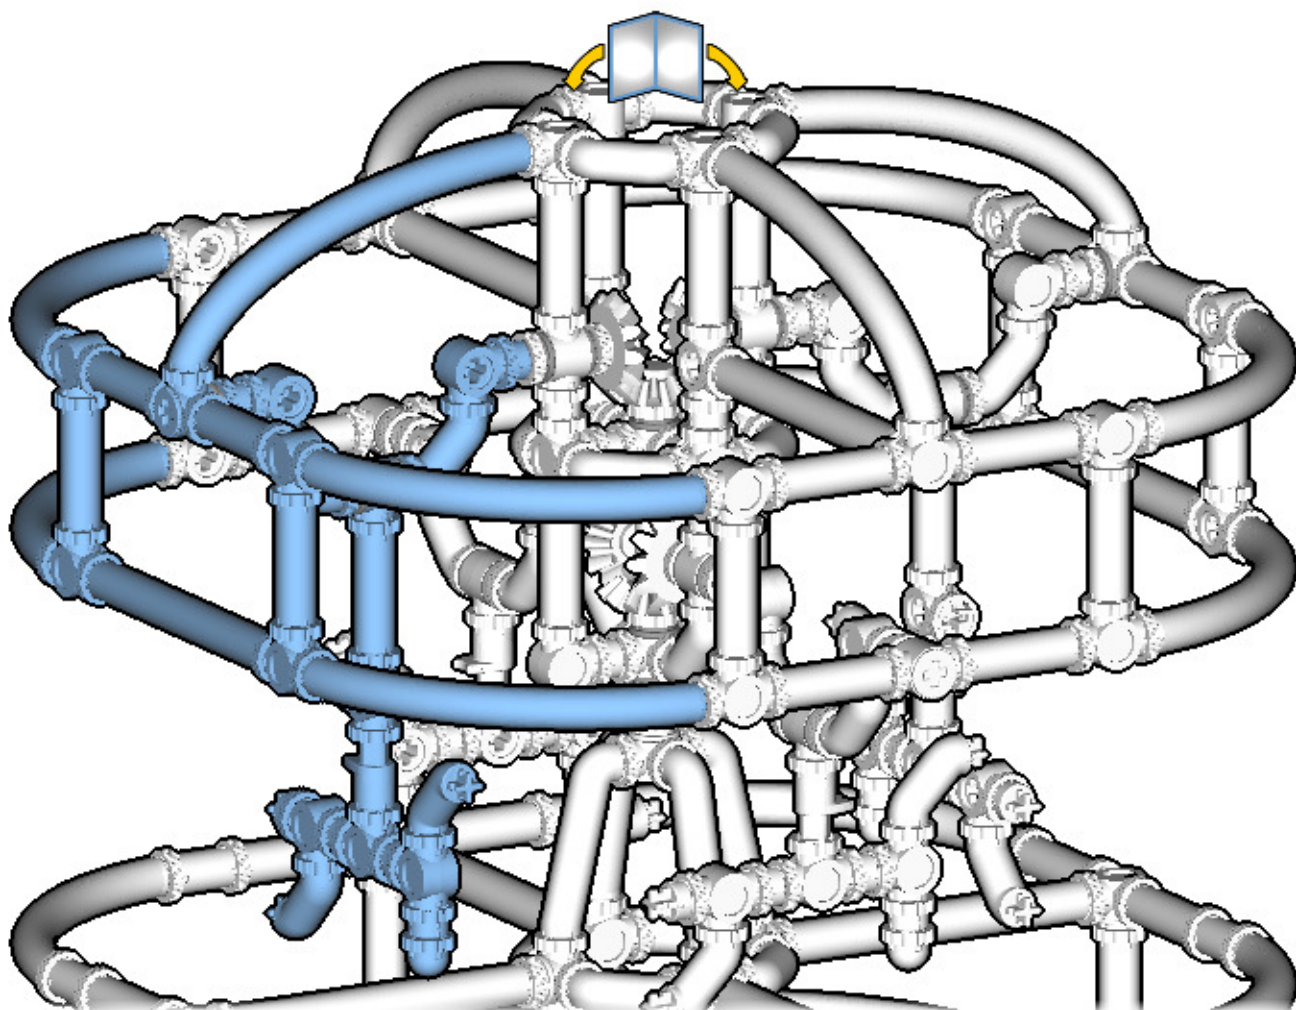

CROSS
BEAMS™

CAROUSEL

SIZE
0.7ft x 0.7ft x 0.7ft

PIECES
278

DESIGNER
Charles Sharman

MADE IN
U.S.A.

⚠ WARNING: Small parts. Age 14+. Not a toy. Handle responsibly. U.S. Patent 9,086,087.

Wrong
Connecting/Disconnecting Two Directions

37

38

39

40

41

42

INVENTORY

ACTUAL SIZE