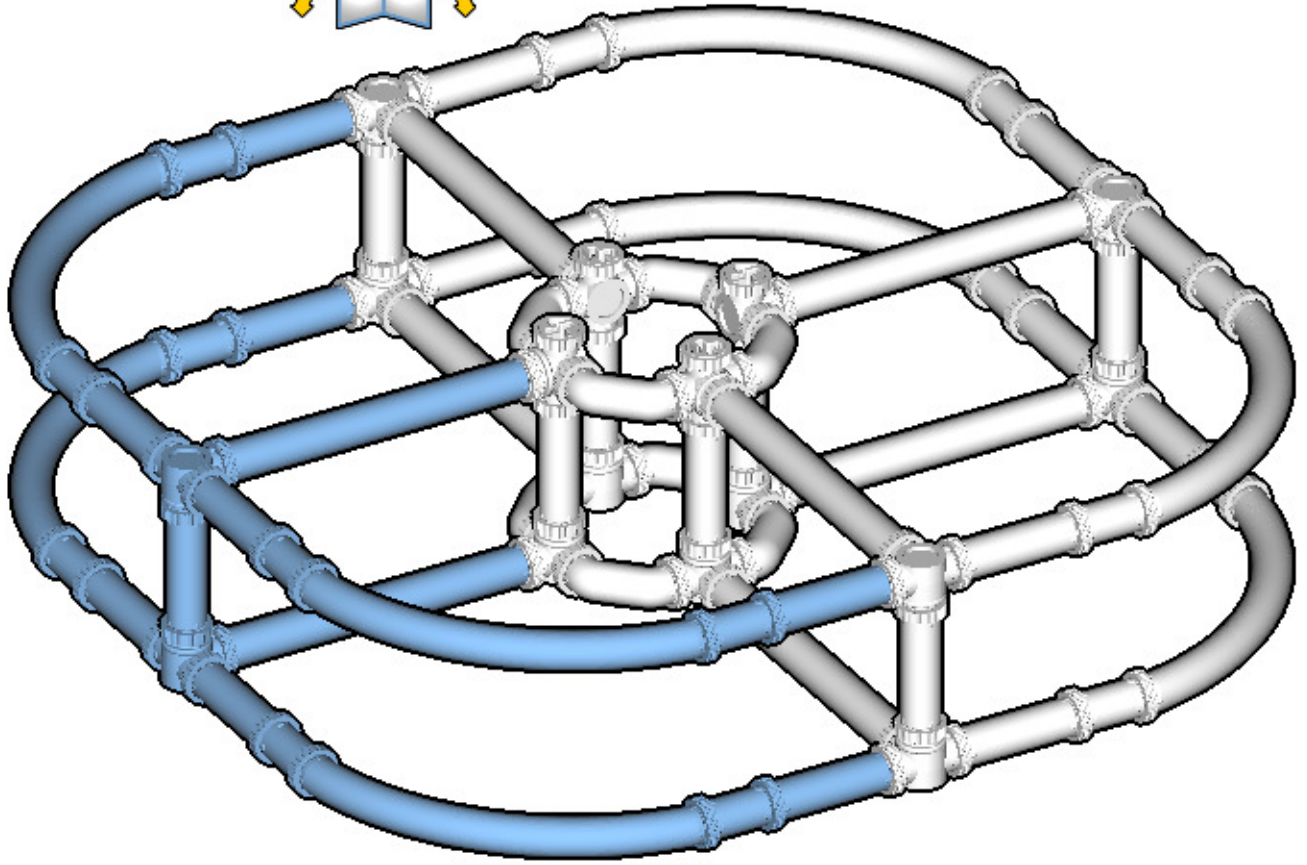

CROSS
BEAMS™

CAROUSEL

SIZE
0.7ft x 0.7ft x 0.7ft

PIECES
278

DESIGNER
Charles Sharman

MADE IN
U.S.A.

⚠ WARNING: Small parts. Age 14+. Not a toy. Handle responsibly. U.S. Patent 9,086,087.

Wrong
Connecting/Disconnecting Two Directions

Right
Connecting/Disconnecting One Direction

1

New pieces are drawn blue. Old pieces are drawn white.
See back for piece names.

2

Connect new pieces together before connecting to old pieces.

3

Submodel begins →

4

Submodel ends → **5**

Connect submodel to model.

6

7

 : Copy new pieces from old pieces.

16

17

18

19

20

21

22

23

24

25