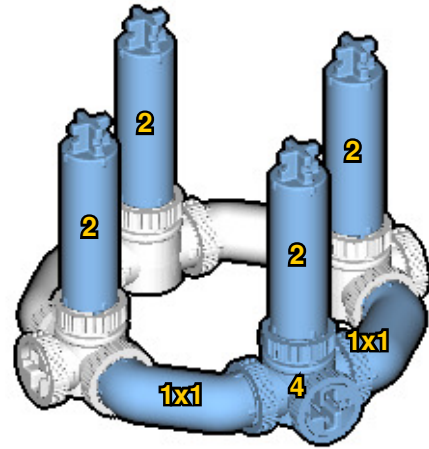

CROSS
BEAMS™

CAROUSEL

SIZE
0.7ft x 0.7ft x 0.7ft

PIECES
278

DESIGNER
Charles Sharman

MADE IN
U.S.A.

⚠ WARNING: Small parts. Age 14+. Not a toy. Handle responsibly. U.S. Patent 9,086,087.

Wrong
Connecting/Disconnecting Two Directions

Right
Connecting/Disconnecting One Direction

1

New pieces are drawn blue. Old pieces are drawn white.
See back for piece names.

2

Connect new pieces together before connecting to old pieces.

3

Submodel begins →

4

Submodel ends → **5**

Connect submodel to model.

6

7

 : Copy new pieces from old pieces.

16

17