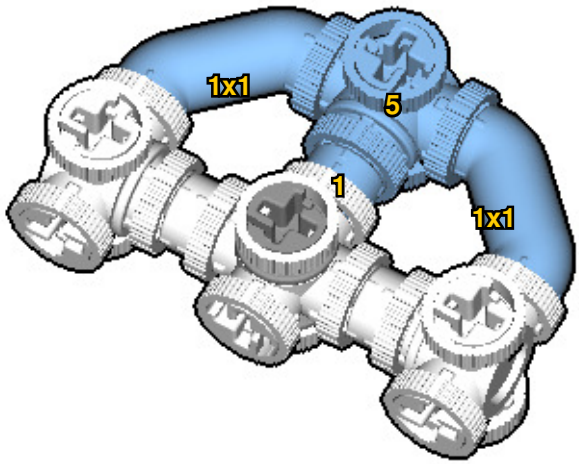

CROSS
BEAMS™

CAROUSEL

SIZE
0.7ft x 0.7ft x 0.7ft

PIECES
278

DESIGNER
Charles Sharman

MADE IN
U.S.A.

⚠ WARNING: Small parts. Age 14+. Not a toy. Handle responsibly. U.S. Patent 9,086,087.

Wrong
Connecting/Disconnecting Two Directions

Right
Connecting/Disconnecting One Direction

1

New pieces are drawn blue. Old pieces are drawn white.
See back for piece names.

2

Connect new pieces together before connecting to old pieces.

3

Submodel begins →

4

Submodel ends → **5**

Connect submodel to model.

6

7

 : Copy new pieces from old pieces.

16

17

18

19

20

21

22

23

24

25