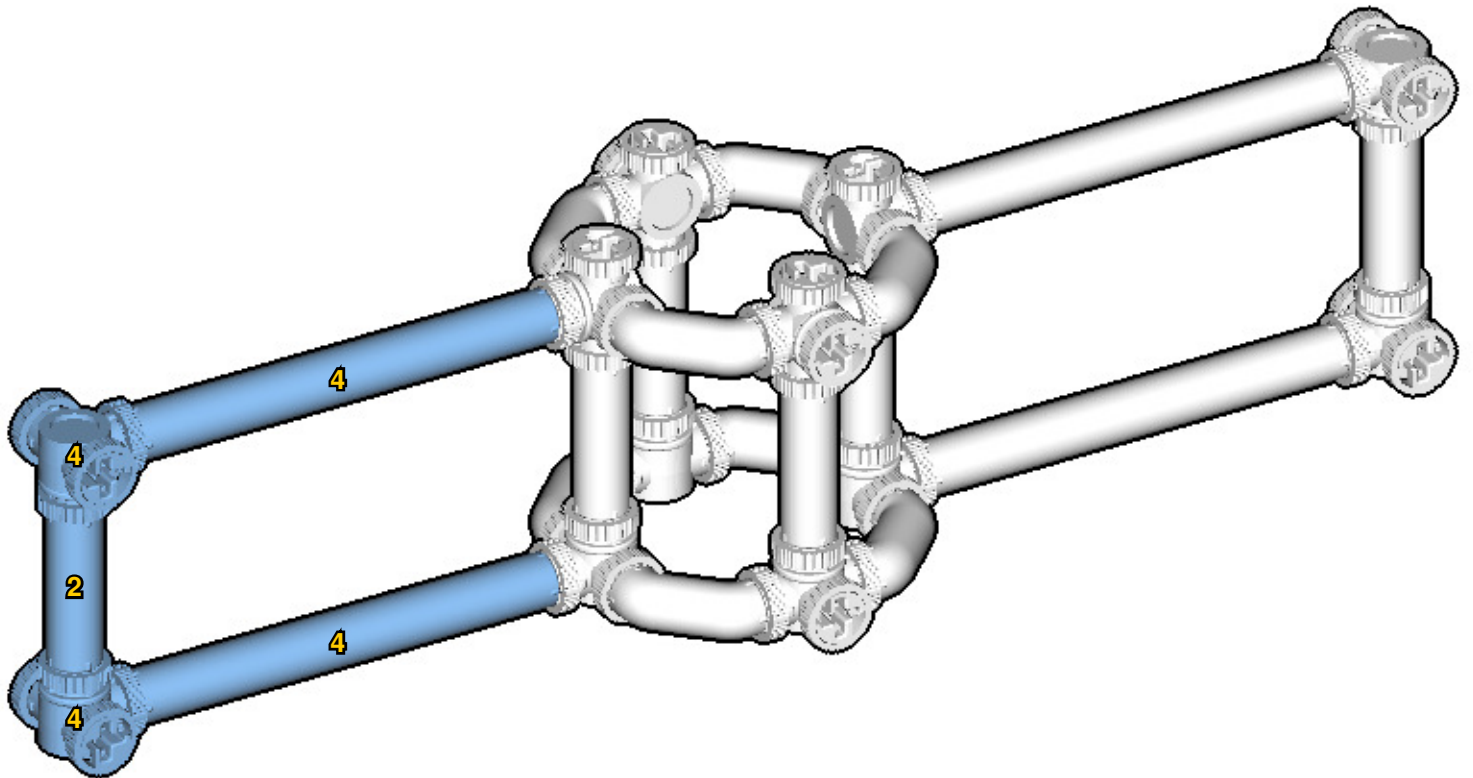

CROSS
BEAMS™

CAROUSEL

SIZE
0.7ft x 0.7ft x 0.7ft

PIECES
278

DESIGNER
Charles Sharman

MADE IN
U.S.A.

⚠ WARNING: Small parts. Age 14+. Not a toy. Handle responsibly. U.S. Patent 9,086,087.

Wrong
Connecting/Disconnecting Two Directions

Right
Connecting/Disconnecting One Direction

1

New pieces are drawn blue. Old pieces are drawn white.
See back for piece names.

2

Connect new pieces together before connecting to old pieces.

3

Submodel begins →

4

Submodel ends → **5**

Connect submodel to model.

6

7

 : Copy new pieces from old pieces.

16

17

18

19

20

21

22

23

24

25