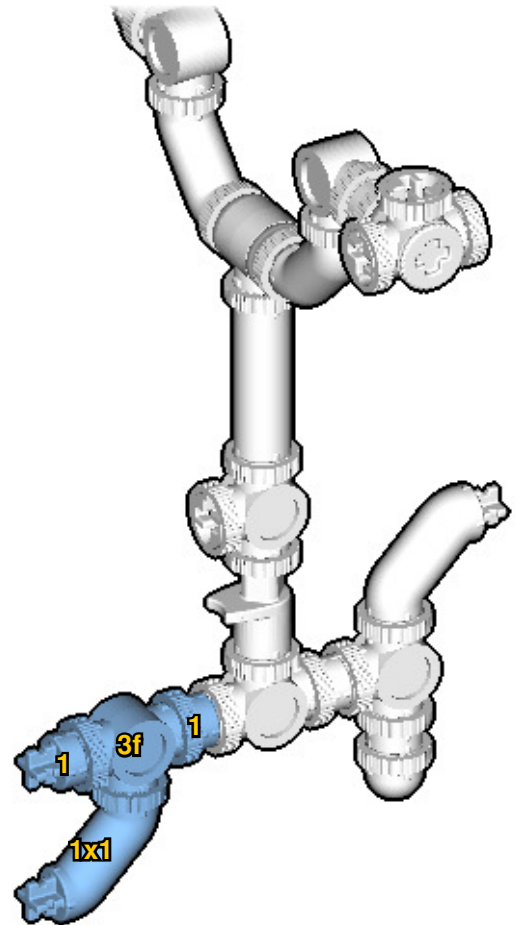

CROSS
BEAMS™

CAROUSEL

SIZE
0.7ft x 0.7ft x 0.7ft

PIECES
278

DESIGNER
Charles Sharman

MADE IN
U.S.A.

⚠ WARNING: Small parts. Age 14+. Not a toy. Handle responsibly. U.S. Patent 9,086,087.

Wrong
Connecting/Disconnecting Two Directions

18

19

20

21

22

23

24

25

26

27

29

30

31

32

33

36

37

38

39

40

41

42

INVENTORY

ACTUAL SIZE