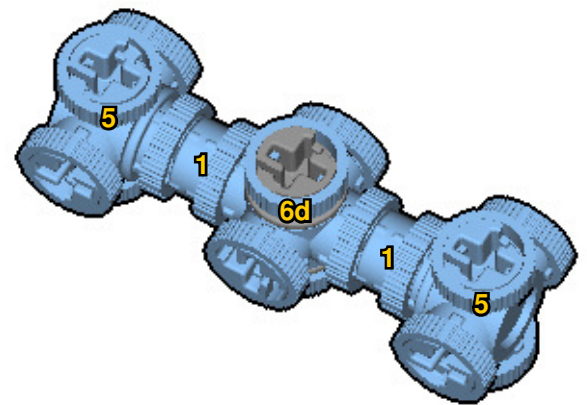

CROSS
BEAMS™

CAROUSEL

SIZE
0.7ft x 0.7ft x 0.7ft

PIECES
278

DESIGNER
Charles Sharman

MADE IN
U.S.A.

⚠ WARNING: Small parts. Age 14+. Not a toy. Handle responsibly. U.S. Patent 9,086,087.

Wrong
Connecting/Disconnecting Two Directions

Right
Connecting/Disconnecting One Direction

1

New pieces are drawn blue. Old pieces are drawn white.
See back for piece names.

2

Connect new pieces together before connecting to old pieces.

3

Submodel begins →

4

Submodel ends → **5**

Connect submodel to model.

6

7

 : Copy new pieces from old pieces.

16

17

18

19

20

21

22

23

24

25