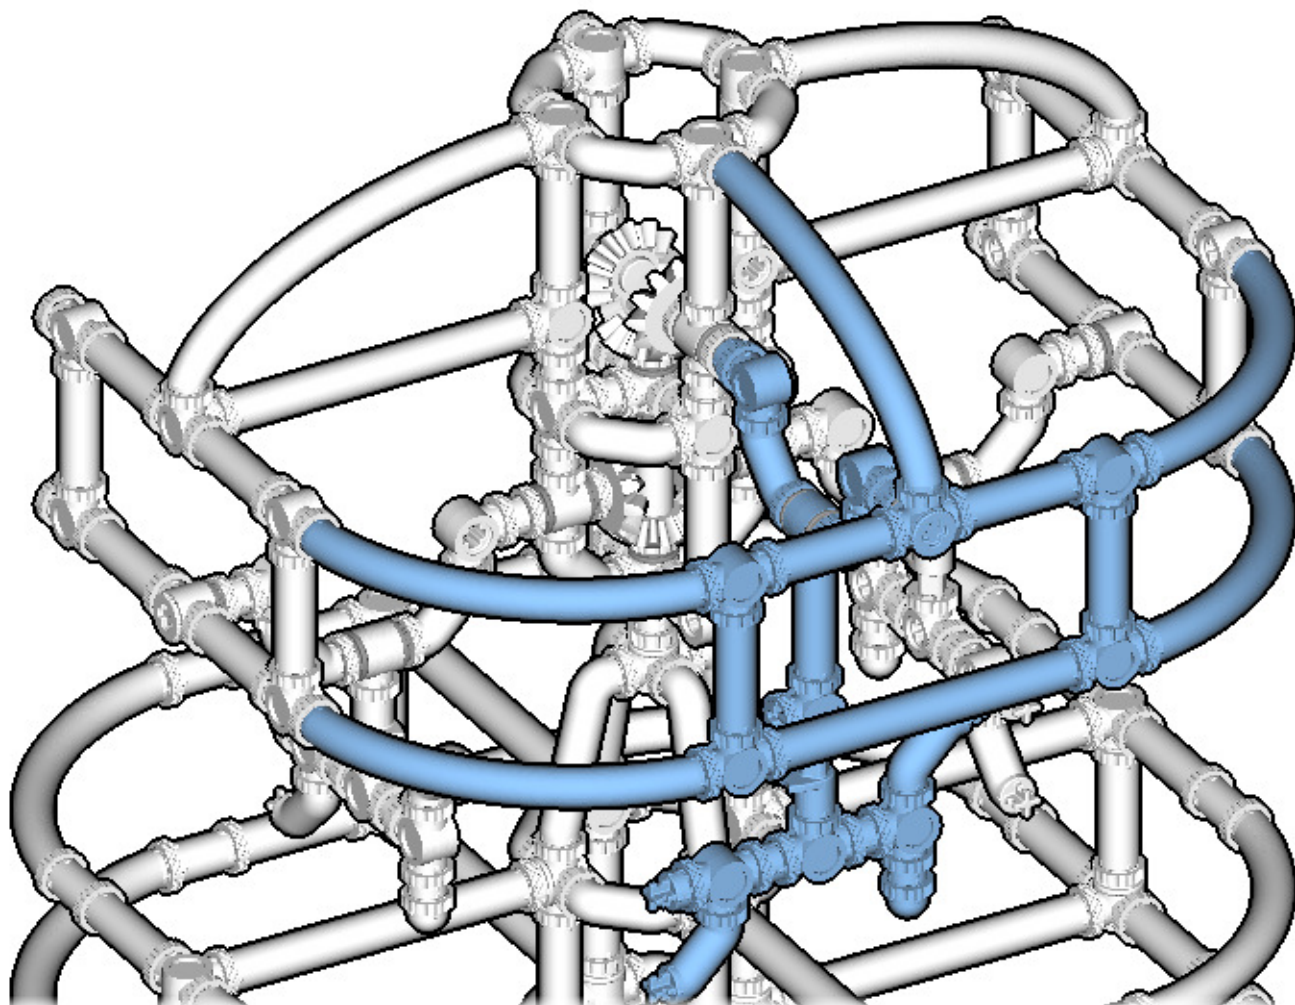

CROSS
BEAMS™

CAROUSEL

SIZE
0.7ft x 0.7ft x 0.7ft

PIECES
278

DESIGNER
Charles Sharman

MADE IN
U.S.A.

⚠ WARNING: Small parts. Age 14+. Not a toy. Handle responsibly. U.S. Patent 9,086,087.

Wrong
Connecting/Disconnecting Two Directions

37

38

39

40

41

42

INVENTORY

ACTUAL SIZE