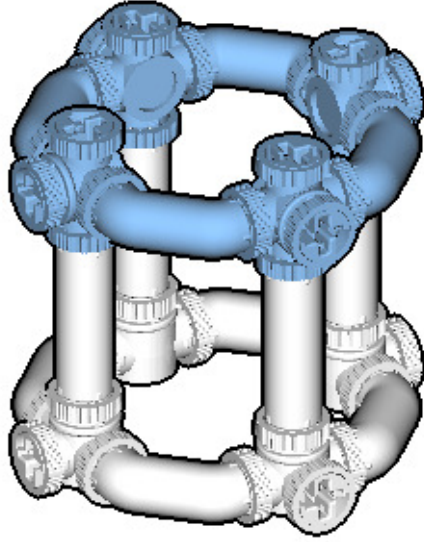

CROSS
BEAMS™

CAROUSEL

SIZE
0.7ft x 0.7ft x 0.7ft

PIECES
278

DESIGNER
Charles Sharman

MADE IN
U.S.A.

⚠ WARNING: Small parts. Age 14+. Not a toy. Handle responsibly. U.S. Patent 9,086,087.

Wrong
Connecting/Disconnecting Two Directions

Right
Connecting/Disconnecting One Direction

1

New pieces are drawn blue. Old pieces are drawn white.
See back for piece names.

2

Connect new pieces together before connecting to old pieces.

3

Submodel begins →

4

Submodel ends → **5**

Connect submodel to model.

6

7

 : Copy new pieces from old pieces.

16

17