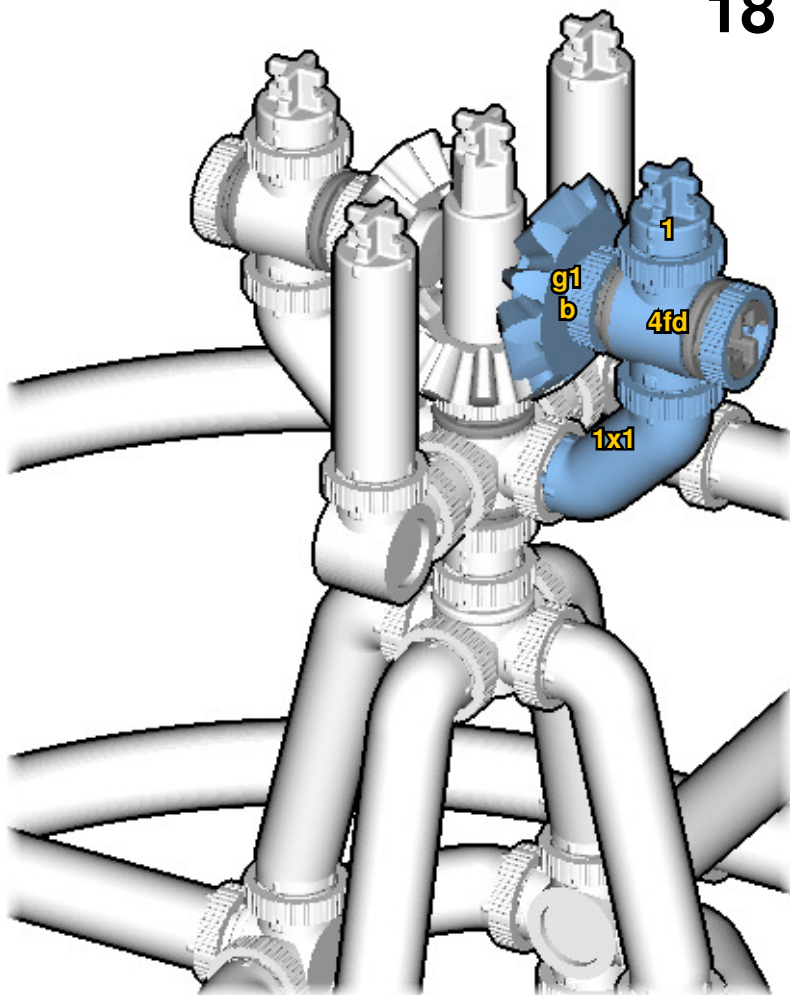

CROSS
BEAMS™

CAROUSEL

SIZE
0.7ft x 0.7ft x 0.7ft

PIECES
278

DESIGNER
Charles Sharman

MADE IN
U.S.A.

⚠ WARNING: Small parts. Age 14+. Not a toy. Handle responsibly. U.S. Patent 9,086,087.

Wrong
Connecting/Disconnecting Two Directions

Right
Connecting/Disconnecting One Direction

1

New pieces are drawn blue. Old pieces are drawn white.
See back for piece names.

2

Connect new pieces together before connecting to old pieces.

3

Submodel begins →

4

Submodel ends → **5**

Connect submodel to model.

6

7

 : Copy new pieces from old pieces.

16

17

18

19

20

21

22

23

24

25