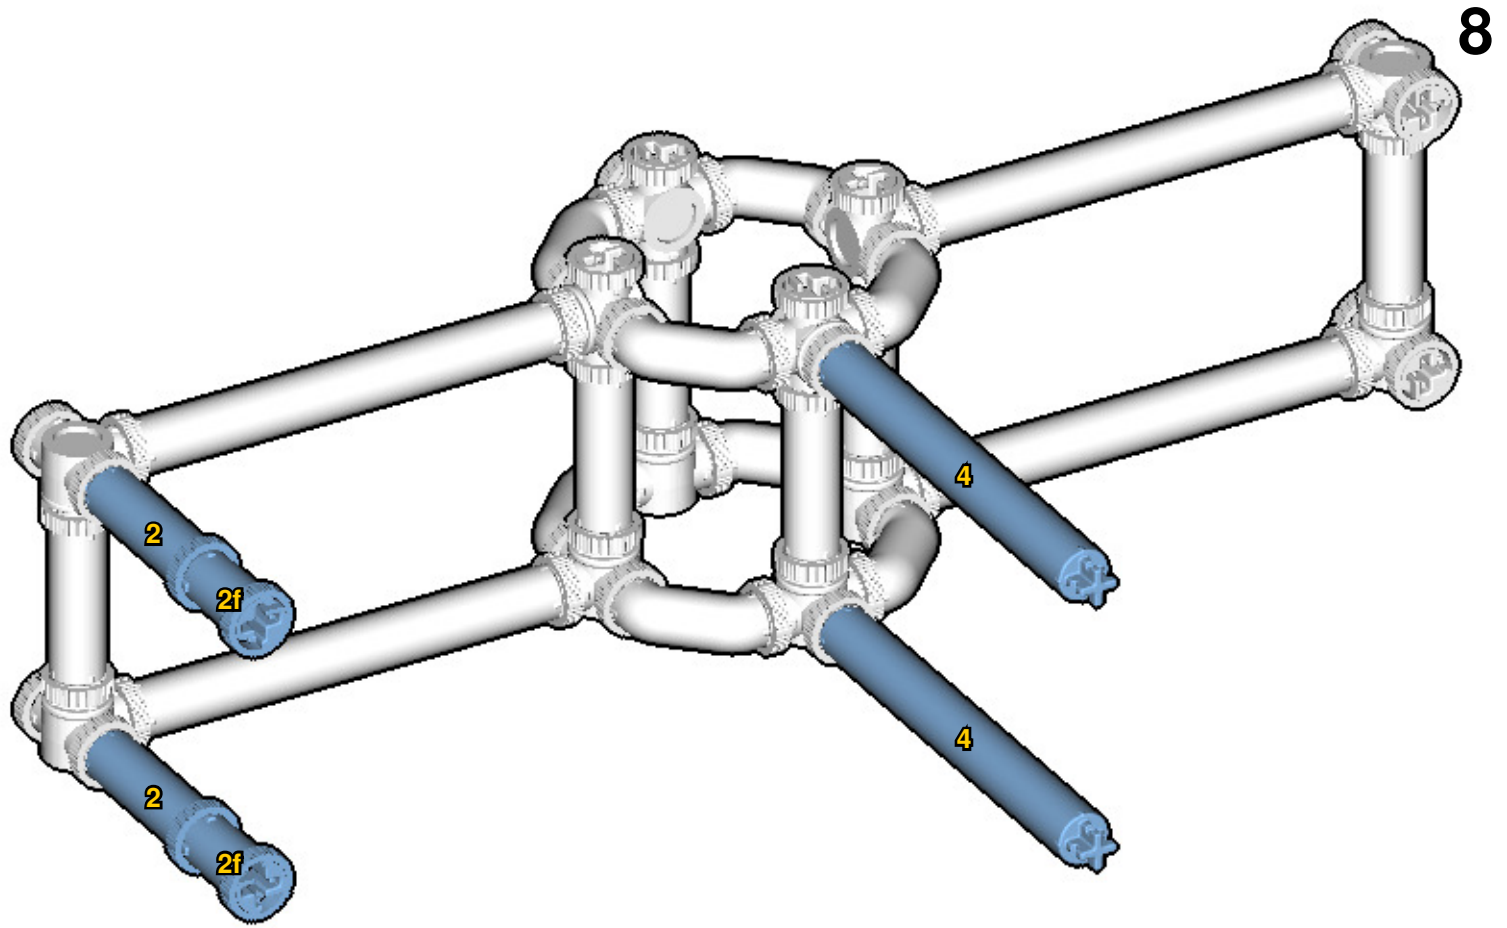

CROSS
BEAMS™

CAROUSEL

SIZE
0.7ft x 0.7ft x 0.7ft

PIECES
278

DESIGNER
Charles Sharman

MADE IN
U.S.A.

⚠ WARNING: Small parts. Age 14+. Not a toy. Handle responsibly. U.S. Patent 9,086,087.

Wrong
Connecting/Disconnecting Two Directions

Right
Connecting/Disconnecting One Direction

1

New pieces are drawn blue. Old pieces are drawn white.
See back for piece names.

2

Connect new pieces together before connecting to old pieces.

3

Submodel begins →

4

Submodel ends → **5**

Connect submodel to model.

6

7

 : Copy new pieces from old pieces.

16

17

18

19

20

21

22

23

24

25