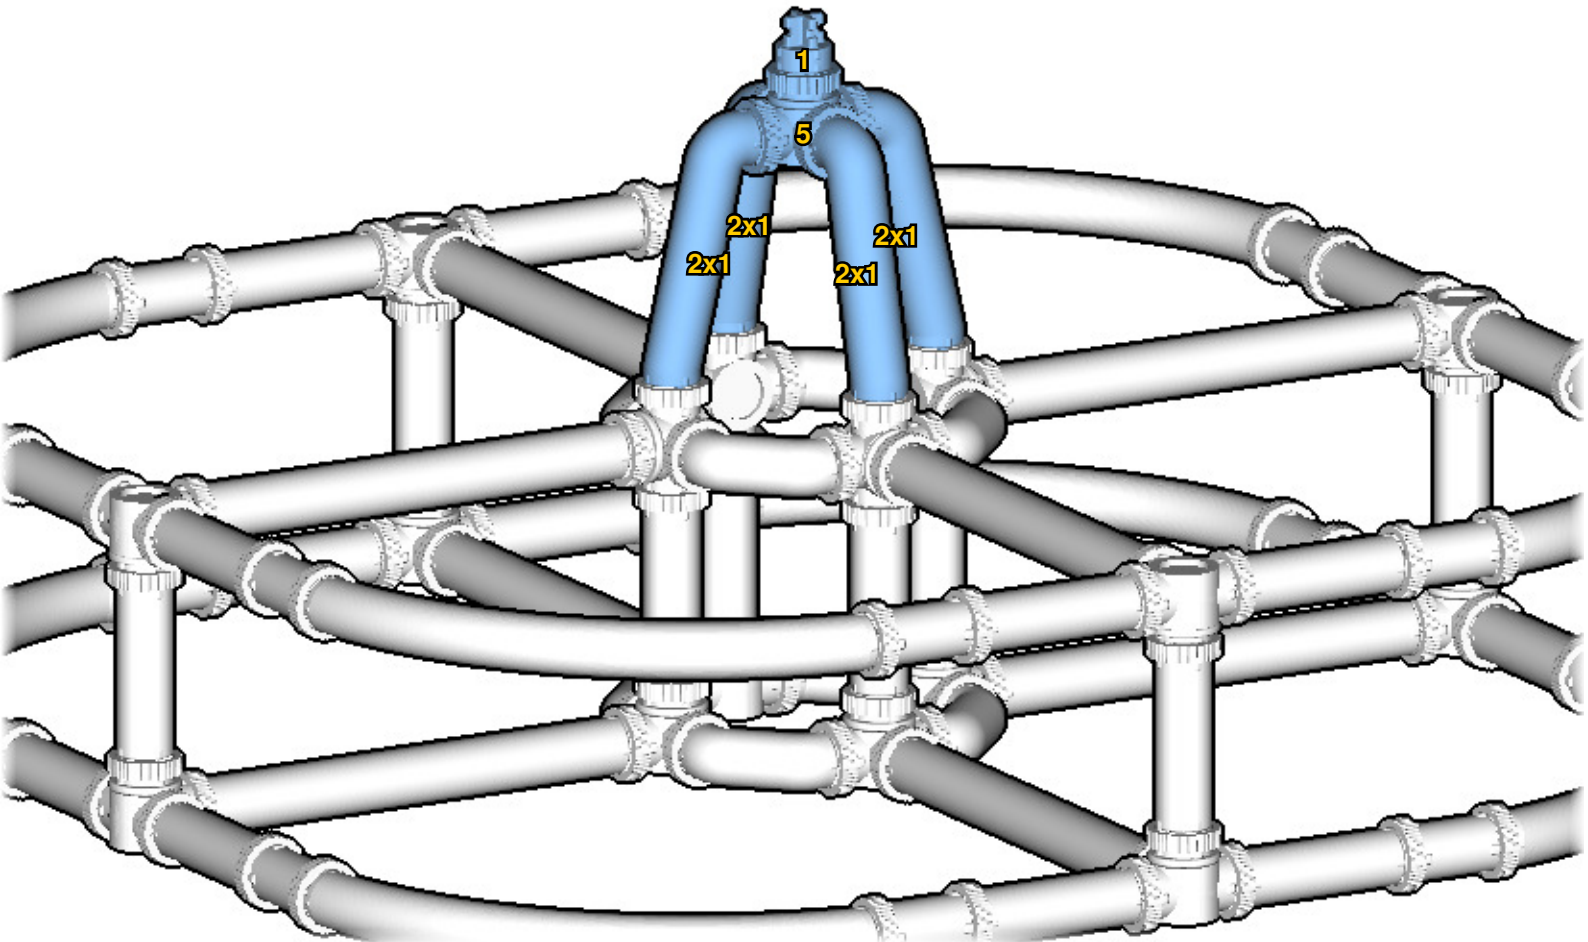

CROSS
BEAMS™

CAROUSEL

SIZE
0.7ft x 0.7ft x 0.7ft

PIECES
278

DESIGNER
Charles Sharman

MADE IN
U.S.A.

⚠ WARNING: Small parts. Age 14+. Not a toy. Handle responsibly. U.S. Patent 9,086,087.

Wrong
Connecting/Disconnecting Two Directions

Right
Connecting/Disconnecting One Direction

1

New pieces are drawn blue. Old pieces are drawn white.
See back for piece names.

2

Connect new pieces together before connecting to old pieces.

3

Submodel begins →

4

Submodel ends → **5**

Connect submodel to model.

6

7

 : Copy new pieces from old pieces.

16

17

18

19

20

21

22

23

24

25