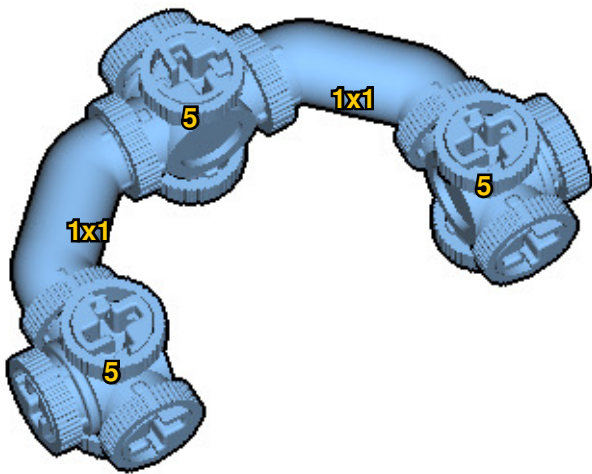

CROSS
BEAMS™

CAROUSEL

SIZE
0.7ft x 0.7ft x 0.7ft

PIECES
278

DESIGNER
Charles Sharman

MADE IN
U.S.A.

⚠ WARNING: Small parts. Age 14+. Not a toy. Handle responsibly. U.S. Patent 9,086,087.

Wrong
Connecting/Disconnecting Two Directions

Right
Connecting/Disconnecting One Direction

1

New pieces are drawn blue. Old pieces are drawn white.
See back for piece names.

2

Connect new pieces together before connecting to old pieces.

3

Submodel begins →

4

Submodel ends → **5**

Connect submodel to model.

6

7

 : Copy new pieces from old pieces.

16

17

18

19

20

21

22

23

24

25