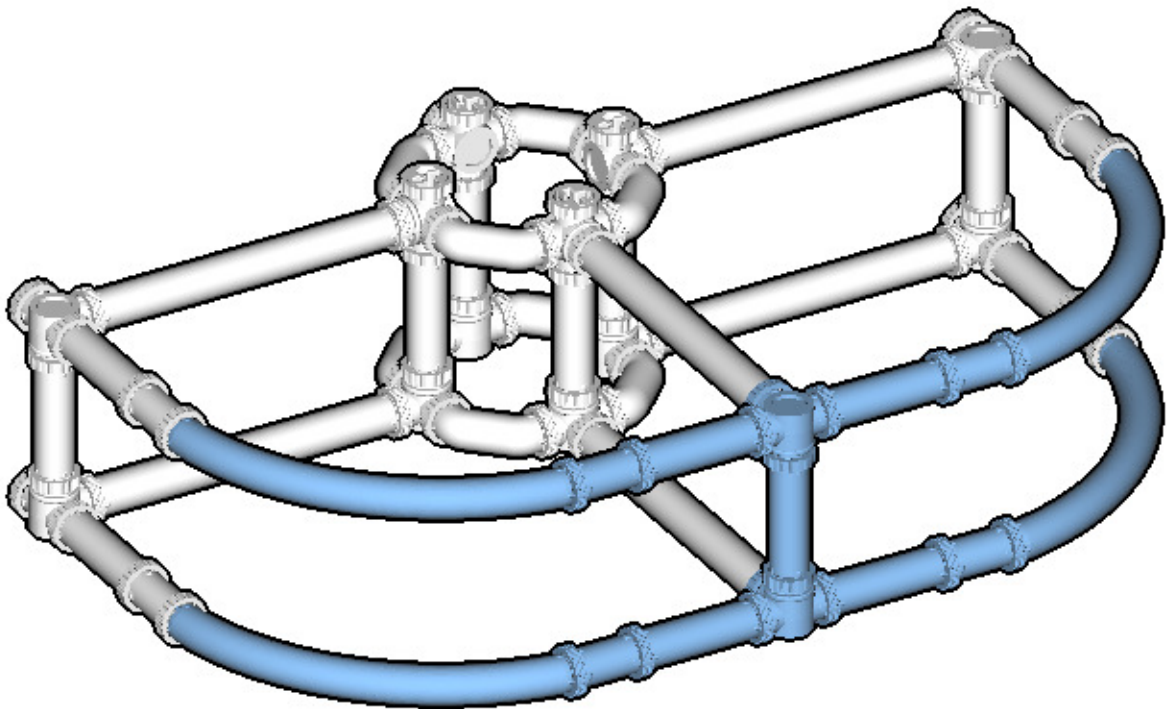

CROSS
BEAMS™

CAROUSEL

SIZE
0.7ft x 0.7ft x 0.7ft

PIECES
278

DESIGNER
Charles Sharman

MADE IN
U.S.A.

⚠ WARNING: Small parts. Age 14+. Not a toy. Handle responsibly. U.S. Patent 9,086,087.

Wrong
Connecting/Disconnecting Two Directions

Right
Connecting/Disconnecting One Direction

1

New pieces are drawn blue. Old pieces are drawn white.
See back for piece names.

2

Connect new pieces together before connecting to old pieces.

3

Submodel begins →

4

Submodel ends → **5**

Connect submodel to model.

6

7

 : Copy new pieces from old pieces.

16

17

18

19

20

21

22

23

24

25