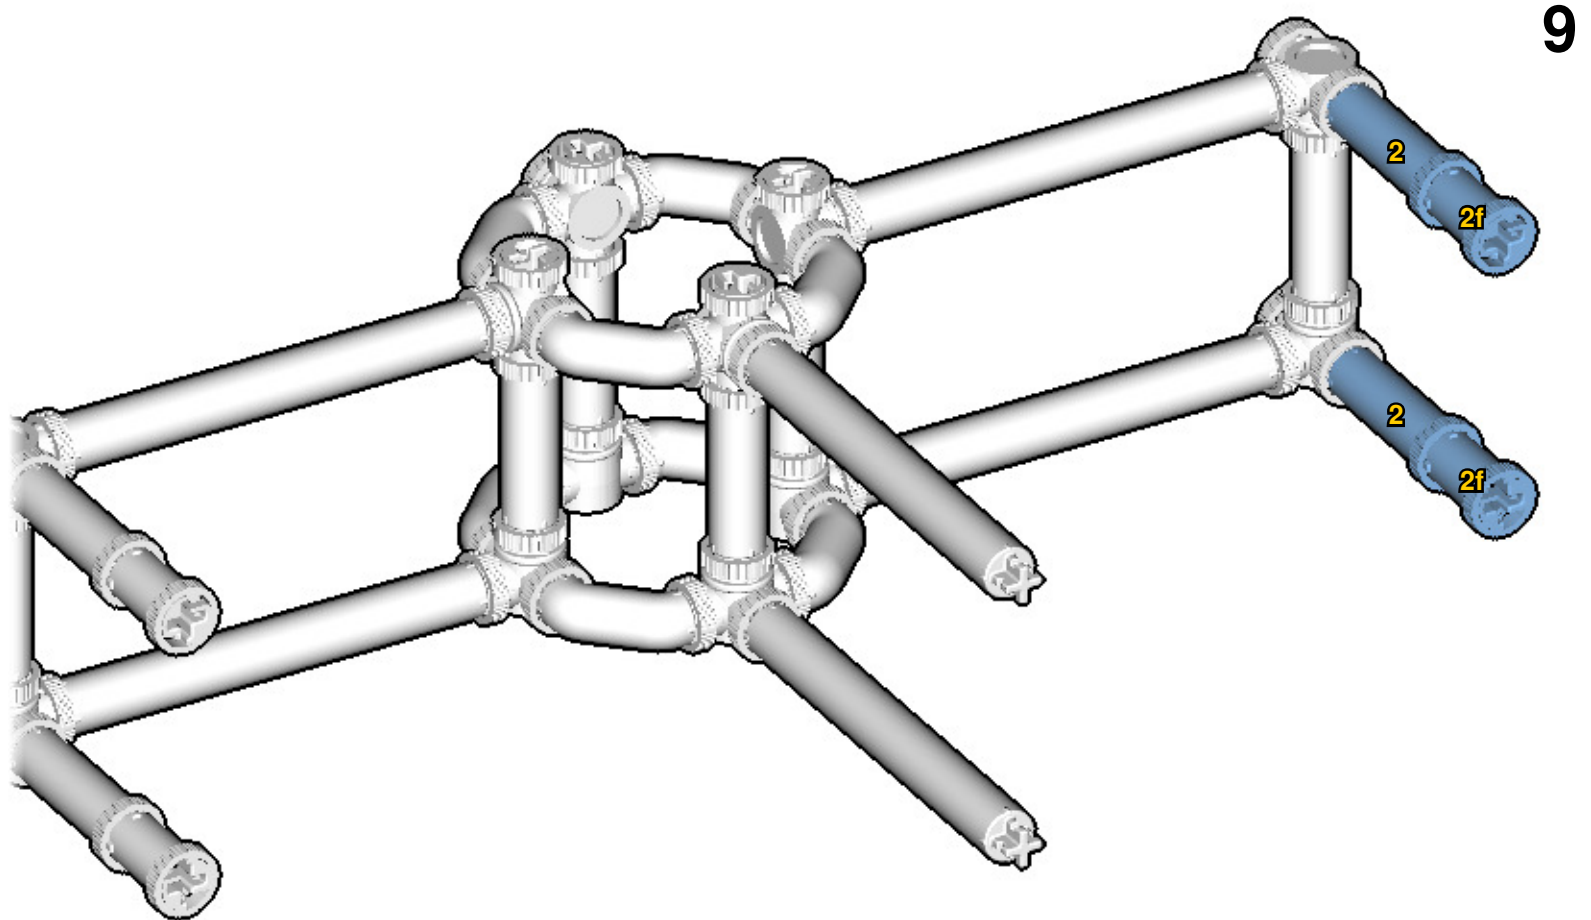

CROSS
BEAMS™

CAROUSEL

SIZE
0.7ft x 0.7ft x 0.7ft

PIECES
278

DESIGNER
Charles Sharman

MADE IN
U.S.A.

⚠ WARNING: Small parts. Age 14+. Not a toy. Handle responsibly. U.S. Patent 9,086,087.

Wrong
Connecting/Disconnecting Two Directions

Right
Connecting/Disconnecting One Direction

1

New pieces are drawn blue. Old pieces are drawn white.
See back for piece names.

2

Connect new pieces together before connecting to old pieces.

3

Submodel begins →

4

Submodel ends → **5**

Connect submodel to model.

6

7

 : Copy new pieces from old pieces.

16

17

18

19

20

21

22

23

24

25