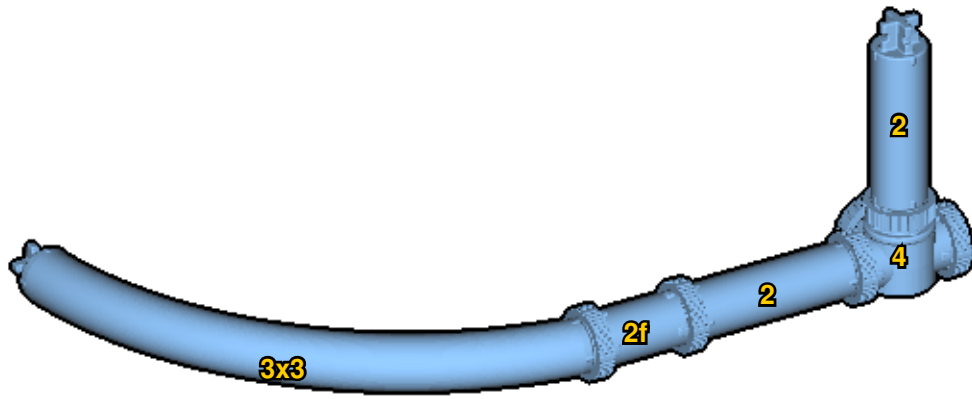

CROSS
BEAMS™

CAROUSEL

SIZE
0.7ft x 0.7ft x 0.7ft

PIECES
278

DESIGNER
Charles Sharman

MADE IN
U.S.A.

⚠ WARNING: Small parts. Age 14+. Not a toy. Handle responsibly. U.S. Patent 9,086,087.

Wrong
Connecting/Disconnecting Two Directions

4

Submodel ends → **5**

Connect submodel to model.

6

7

 : Copy new pieces from old pieces.

16

17

18

19

20

21

22

23

24

25