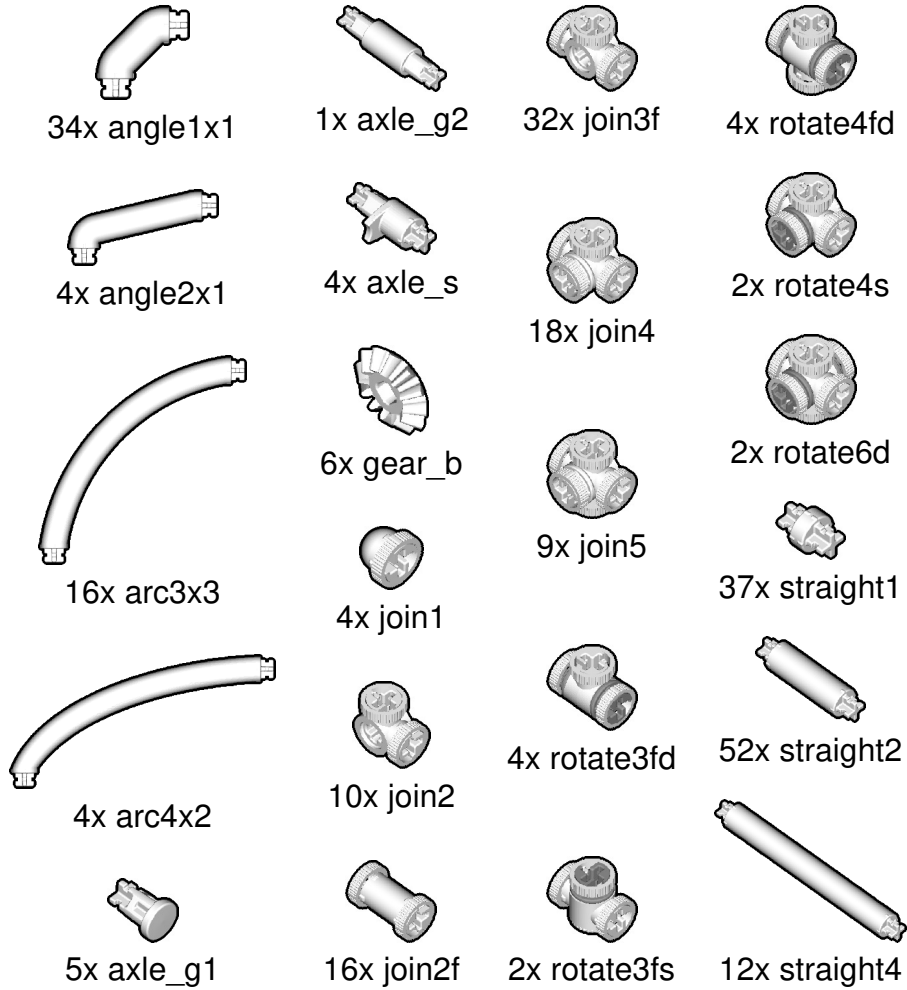

CROSS
BEAMS™

CAROUSEL

SIZE
0.7ft x 0.7ft x 0.7ft

PIECES
278

DESIGNER
Charles Sharman

MADE IN
U.S.A.

⚠ WARNING: Small parts. Age 14+. Not a toy. Handle responsibly. U.S. Patent 9,086,087.

Wrong
Connecting/Disconnecting Two Directions

18

19

20

21

22

23

24

25

26

27

29

30

31

32

33

36

37

38

39

40

41

42

INVENTORY

ACTUAL SIZE