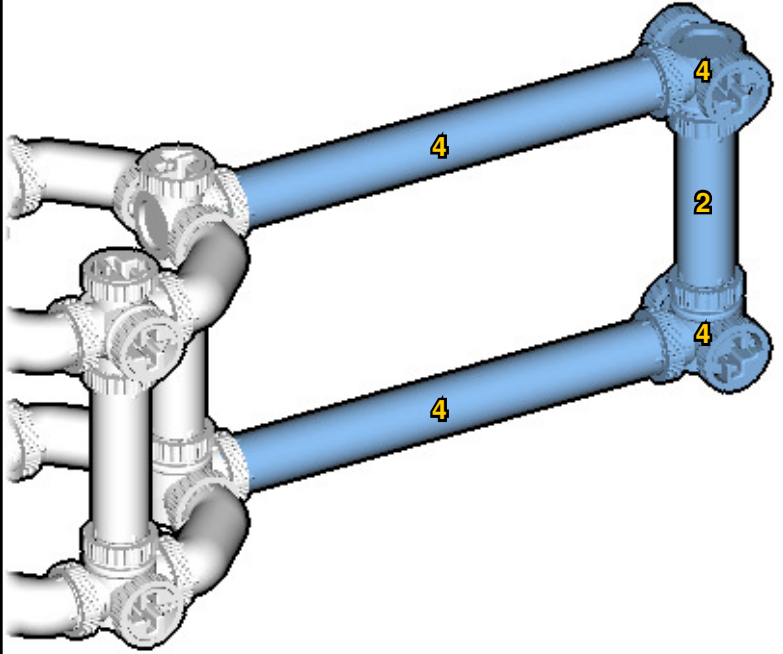

CROSS
BEAMS™

CAROUSEL

SIZE
0.7ft x 0.7ft x 0.7ft

PIECES
278

DESIGNER
Charles Sharman

MADE IN
U.S.A.

⚠ WARNING: Small parts. Age 14+. Not a toy. Handle responsibly. U.S. Patent 9,086,087.

Wrong
Connecting/Disconnecting Two Directions

Right
Connecting/Disconnecting One Direction

1

New pieces are drawn blue. Old pieces are drawn white.
See back for piece names.

2

Connect new pieces together before connecting to old pieces.

3

Submodel begins →

4

Submodel ends → **5**

Connect submodel to model.

6

7

 : Copy new pieces from old pieces.

16

17

18

19

20

21

22

23

24

25