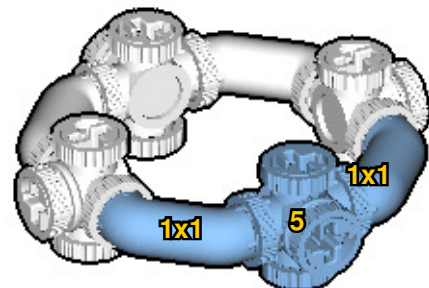

CROSS
BEAMS™

CAROUSEL

SIZE
0.7ft x 0.7ft x 0.7ft

PIECES
278

DESIGNER
Charles Sharman

MADE IN
U.S.A.

⚠ WARNING: Small parts. Age 14+. Not a toy. Handle responsibly. U.S. Patent 9,086,087.

Wrong
Connecting/Disconnecting Two Directions

Right
Connecting/Disconnecting One Direction

1

New pieces are drawn blue. Old pieces are drawn white.
See back for piece names.

2

Connect new pieces together before connecting to old pieces.

3

Submodel begins →

4

Submodel ends → **5**

Connect submodel to model.

6

7

 : Copy new pieces from old pieces.

16

17