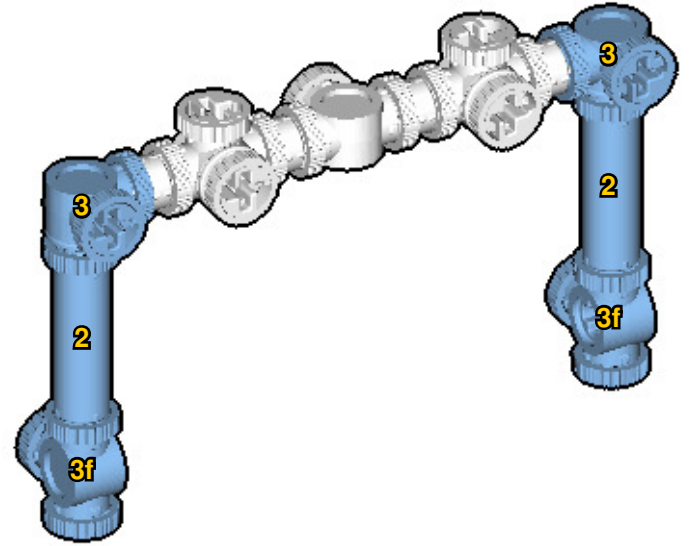

U.S.A.

COUGAR

⚠ WARNING: Small parts. Age 14+. Not a toy. Handle responsibly. U.S. Patent 9,086,087.

Wrong
Connecting/Disconnecting Two Directions

Right
Connecting/Disconnecting One Direction

1

New pieces are drawn blue. Old pieces are drawn white.
See back for piece names.

2

Connect new pieces together before connecting to old pieces.

3

4

Submodel begins → **5**

6

7

8

Submodel ends →

Connect submodel to model.

9

10

11

12

13

14

ACTUAL SIZE