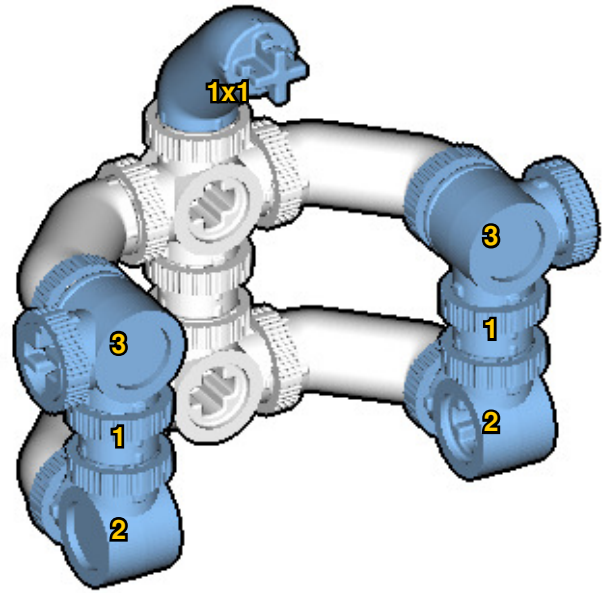

CROSS
BEAMS™

SIZE

1.7ft x 0.9ft x 0.4ft

PIECES

376

DESIGNER

Charles Sharman

MADE IN

U.S.A.

COUGAR

⚠ WARNING: Small parts. Age 14+. Not a toy. Handle responsibly. U.S. Patent 9,086,087.

Wrong
Connecting/Disconnecting Two Directions

Right
Connecting/Disconnecting One Direction

1

New pieces are drawn blue. Old pieces are drawn white.
See back for piece names.

2

Connect new pieces together before connecting to old pieces.

3

4

Submodel begins → **5**

6

7

8

Submodel ends →

Connect submodel to model.

9

10

11

12

13

14