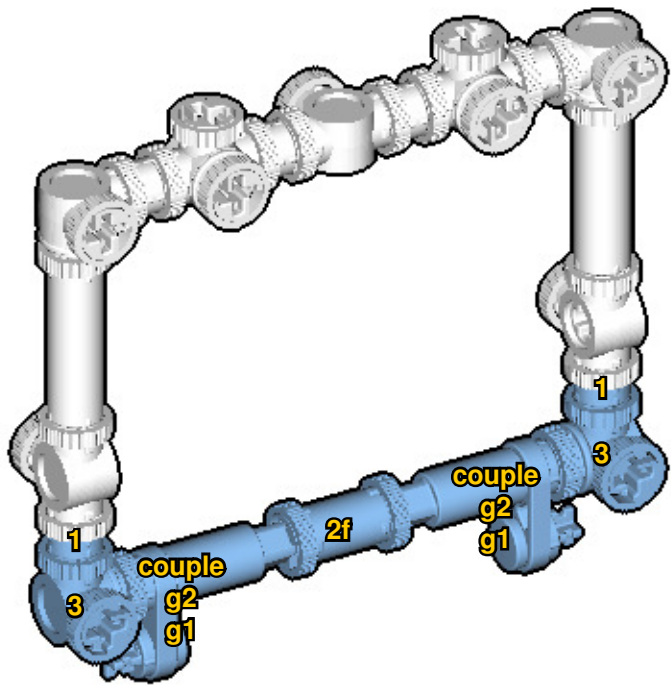

U.S.A.

COUGAR

⚠ WARNING: Small parts. Age 14+. Not a toy. Handle responsibly. U.S. Patent 9,086,087.

Wrong
Connecting/Disconnecting Two Directions

Right
Connecting/Disconnecting One Direction

1

New pieces are drawn blue. Old pieces are drawn white.
See back for piece names.

2

Connect new pieces together before connecting to old pieces.

3

4

Submodel begins → **5**

6

7

8

Submodel ends →

Connect submodel to model.

9

10

11

12

13

14

15

22

23

24

✦ : The next frame is centered on this piece.

25

26

27