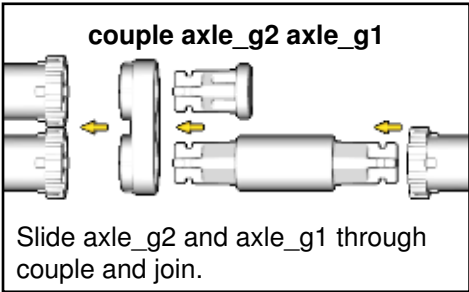

U.S.A.

COUGAR

⚠ WARNING: Small parts. Age 14+. Not a toy. Handle responsibly. U.S. Patent 9,086,087.

Wrong
Connecting/Disconnecting Two Directions

Right
Connecting/Disconnecting One Direction

1

New pieces are drawn blue. Old pieces are drawn white.
See back for piece names.

2

Connect new pieces together before connecting to old pieces.

3

4

Submodel begins → **5**

6

7

8

Submodel ends →

Connect submodel to model.

9

10

11

12

13

14