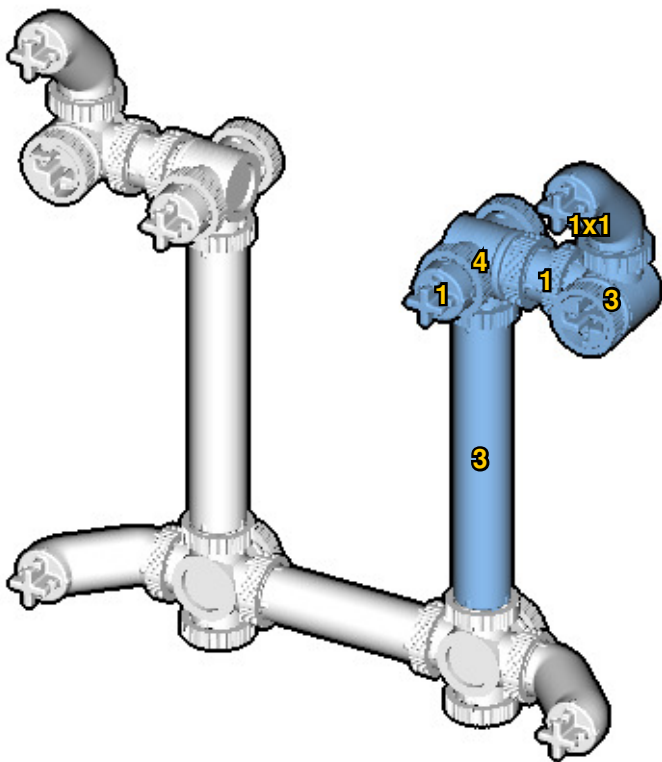

U.S.A.

COUGAR

⚠ WARNING: Small parts. Age 14+. Not a toy. Handle responsibly. U.S. Patent 9,086,087.

Wrong
Connecting/Disconnecting Two Directions

Right
Connecting/Disconnecting One Direction

1

New pieces are drawn blue. Old pieces are drawn white.
See back for piece names.

2

Connect new pieces together before connecting to old pieces.

3

4

Submodel begins → **5**

6

7

8

Submodel ends →

Connect submodel to model.

9

10

11

12

13

14

ACTUAL SIZE