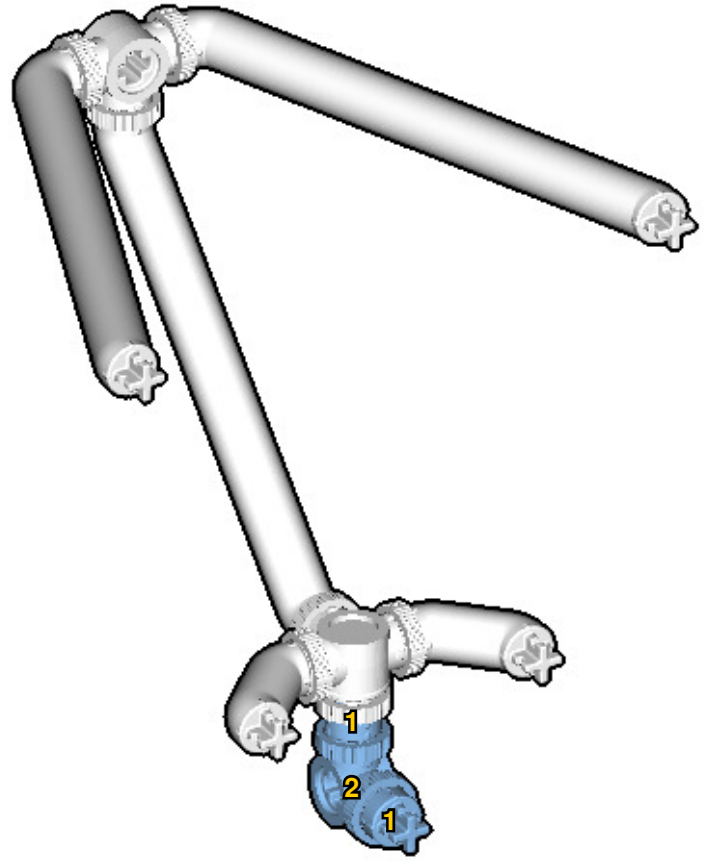

# DESTROYER

⚠ WARNING: Small parts. Age 14+. Not a toy. Handle responsibly. U.S. Patent 9,086,087.

Wrong  
Connecting/Disconnecting Two Directions

Right  
Connecting/Disconnecting One Direction

1

New pieces are drawn blue. Old pieces are drawn white.  
See back for piece names.

2

Connect new pieces together before connecting to old pieces.

3

Submodel begins →

4

Submodel ends → **5**

Connect submodel to model.

**6**

# ACTUAL SIZE