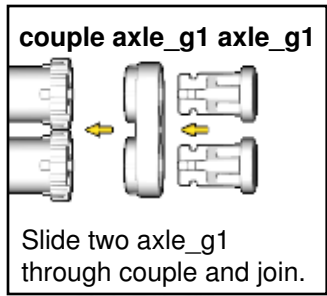

# DESTROYER

⚠ WARNING: Small parts. Age 14+. Not a toy. Handle responsibly. U.S. Patent 9,086,087.

Wrong  
Connecting/Disconnecting Two Directions

Right  
Connecting/Disconnecting One Direction

1

New pieces are drawn blue. Old pieces are drawn white.  
See back for piece names.

2

Connect new pieces together before connecting to old pieces.

3

Submodel begins →

4

Submodel ends → **5**

Connect submodel to model.

**6**

**7**

**8**

**9**

**10**

**11**

**12**

13

14