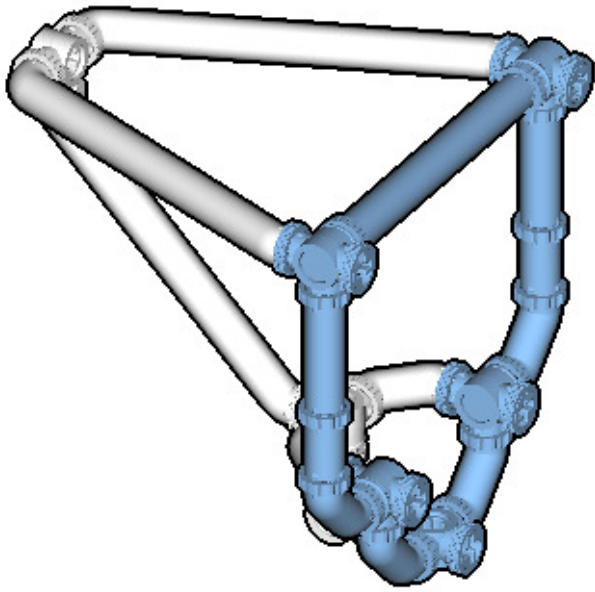

# DESTROYER

⚠ WARNING: Small parts. Age 14+. Not a toy. Handle responsibly. U.S. Patent 9,086,087.

Wrong  
Connecting/Disconnecting Two Directions

Right  
Connecting/Disconnecting One Direction

1

New pieces are drawn blue. Old pieces are drawn white.  
See back for piece names.

2

Connect new pieces together before connecting to old pieces.

3

Submodel begins →

4

Submodel ends → **5**

Connect submodel to model.

**6**

**7**

**8**

**9**

**10**

**11**

**12**

13

14

# ACTUAL SIZE