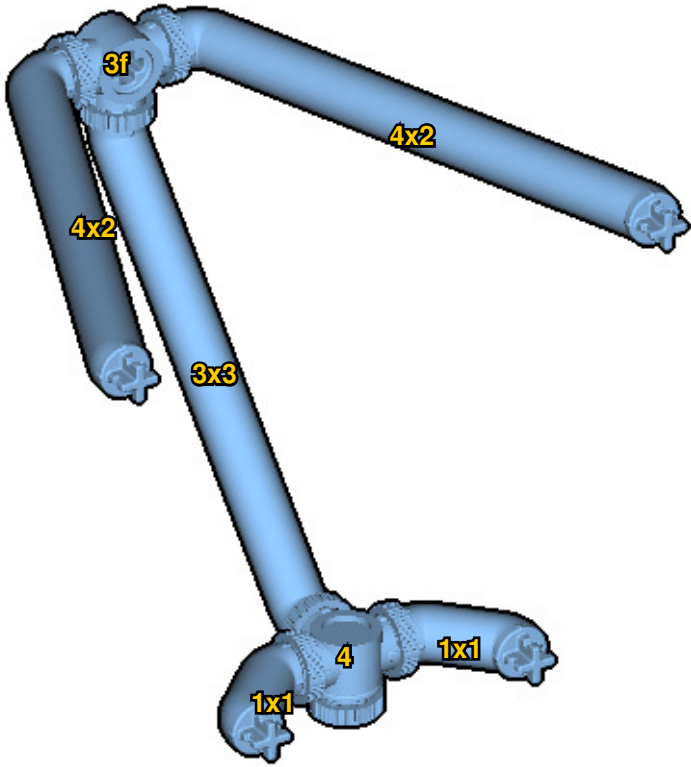

# DESTROYER

⚠ WARNING: Small parts. Age 14+. Not a toy. Handle responsibly. U.S. Patent 9,086,087.

Wrong  
Connecting/Disconnecting Two Directions

Right  
Connecting/Disconnecting One Direction

1

New pieces are drawn blue. Old pieces are drawn white.  
See back for piece names.

2

Connect new pieces together before connecting to old pieces.

3

Submodel begins →

4

Submodel ends → **5**

Connect submodel to model.

**6**

**7**

**8**

**9**

**10**

**11**

**12**

13

14

# ACTUAL SIZE