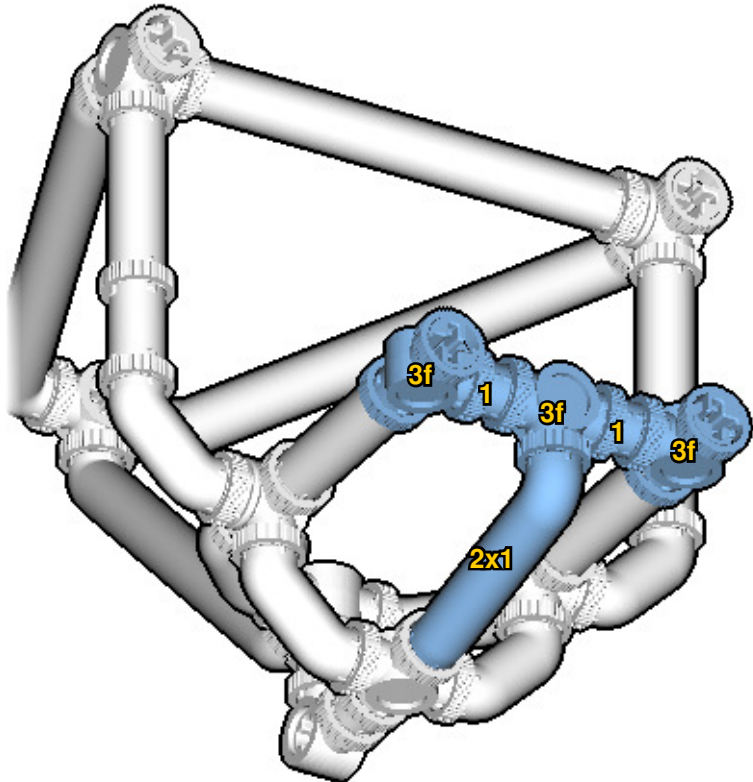

# DESTROYER

⚠ WARNING: Small parts. Age 14+. Not a toy. Handle responsibly. U.S. Patent 9,086,087.

Wrong  
Connecting/Disconnecting Two Directions

Right  
Connecting/Disconnecting One Direction

1

New pieces are drawn blue. Old pieces are drawn white.  
See back for piece names.

2

Connect new pieces together before connecting to old pieces.

3

Submodel begins →

4

Submodel ends → **5**

Connect submodel to model.

**6**

**7**

**8**

**9**

**10**

**11**

**12**

13

14

# ACTUAL SIZE