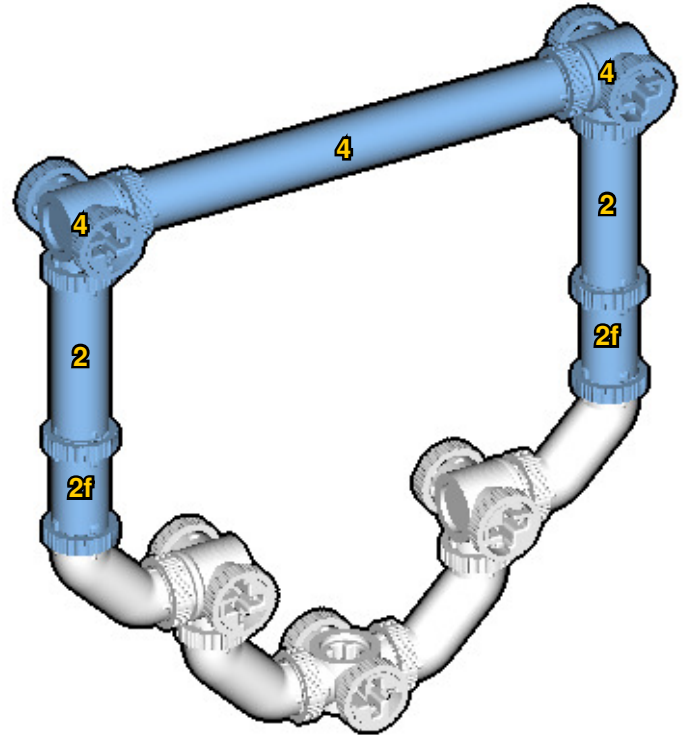

# DESTROYER

⚠ WARNING: Small parts. Age 14+. Not a toy. Handle responsibly. U.S. Patent 9,086,087.

Wrong  
Connecting/Disconnecting Two Directions

Right  
Connecting/Disconnecting One Direction

1

New pieces are drawn blue. Old pieces are drawn white.  
See back for piece names.

2

Connect new pieces together before connecting to old pieces.

3

Submodel begins →

4

Submodel ends → **5**

Connect submodel to model.

**6**

**7**

**8**

**9**

**10**

**11**

**12**

13

14

# ACTUAL SIZE