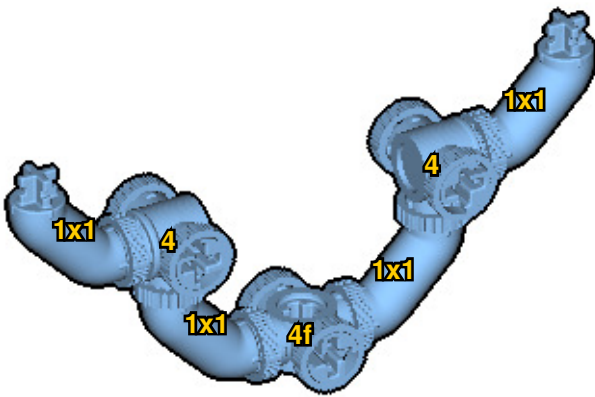

# DESTROYER

⚠ WARNING: Small parts. Age 14+. Not a toy. Handle responsibly. U.S. Patent 9,086,087.

Wrong  
Connecting/Disconnecting Two Directions

Right  
Connecting/Disconnecting One Direction

1

New pieces are drawn blue. Old pieces are drawn white.  
See back for piece names.

2

Connect new pieces together before connecting to old pieces.

3

Submodel begins →

4

Submodel ends → **5**

Connect submodel to model.

**6**

**7**

**8**

**9**

**10**

**11**

**12**

13

14

# ACTUAL SIZE