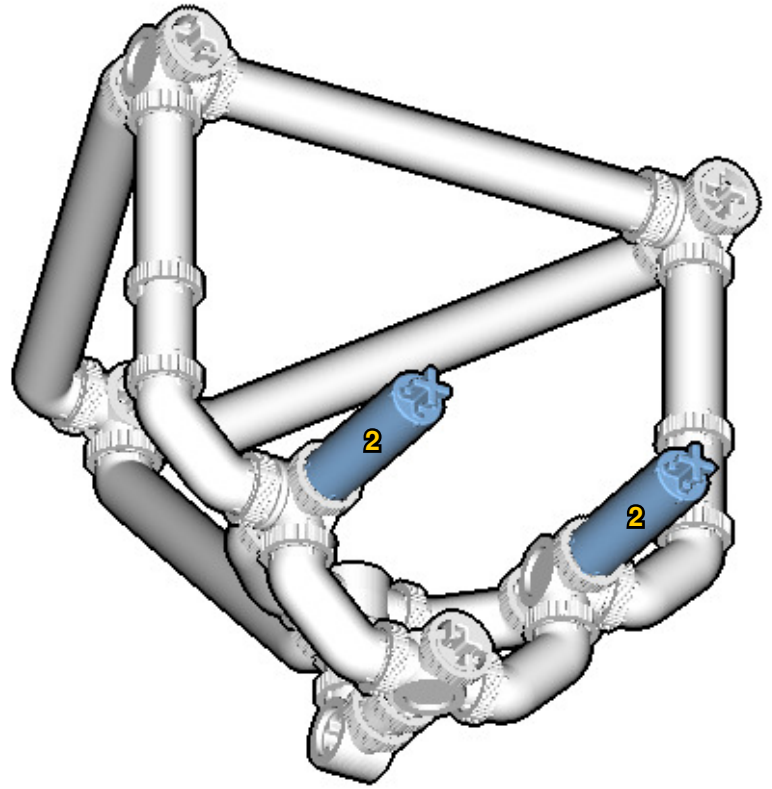

# DESTROYER

⚠ WARNING: Small parts. Age 14+. Not a toy. Handle responsibly. U.S. Patent 9,086,087.

Wrong  
Connecting/Disconnecting Two Directions

Right  
Connecting/Disconnecting One Direction

1

New pieces are drawn blue. Old pieces are drawn white.  
See back for piece names.

2

Connect new pieces together before connecting to old pieces.

3

Submodel begins →

4

Submodel ends → **5**

Connect submodel to model.

**6**

**7**

**8**

**9**

**10**

**11**

**12**

13

14

# ACTUAL SIZE