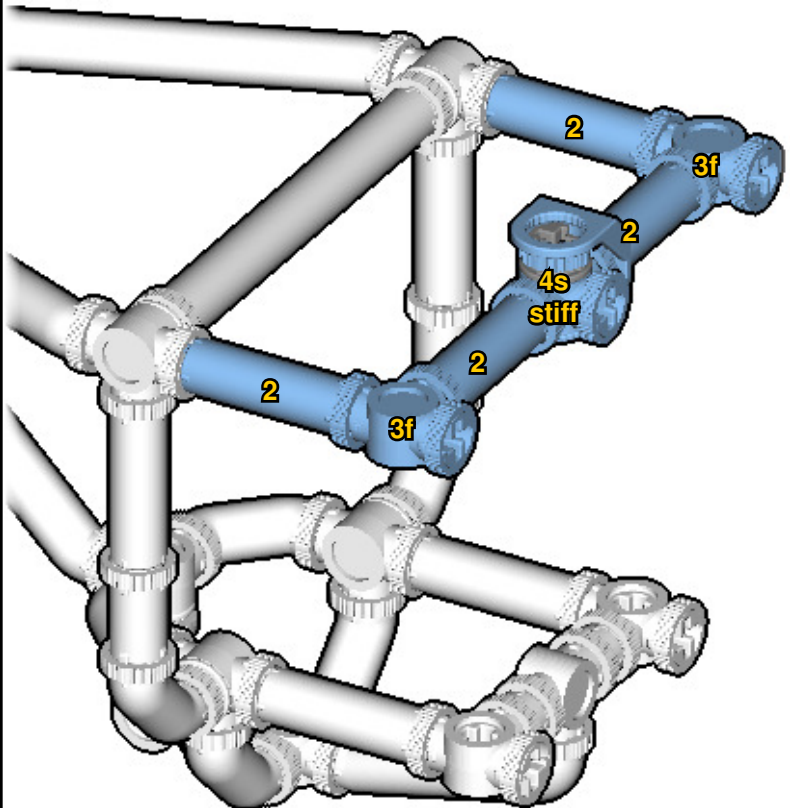

# DESTROYER

⚠ WARNING: Small parts. Age 14+. Not a toy. Handle responsibly. U.S. Patent 9,086,087.

Wrong  
Connecting/Disconnecting Two Directions

Right  
Connecting/Disconnecting One Direction

1

New pieces are drawn blue. Old pieces are drawn white.  
See back for piece names.

2

Connect new pieces together before connecting to old pieces.

3

Submodel begins →

4

Submodel ends → **5**

Connect submodel to model.

**6**

**7**

**8**

**9**

**10**

**11**

**12**

13

14

# ACTUAL SIZE