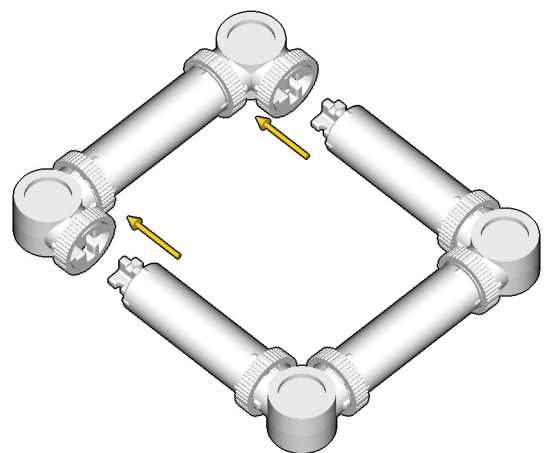

# DIRTBIKE

SIZE	1.1ft x 0.6ft x 0.3ft	PIECES	151
DESIGNER	Derek Sharman	MADE IN	U.S.A.

⚠ WARNING: Small parts. Age 12+. Handle responsibly. U.S. Patent 9,086,087.

Wrong  
Connecting/Disconnecting Two Directions

Right  
Connecting/Disconnecting One Direction

1

New pieces are drawn blue. Old pieces are drawn white.  
See back for piece names.

2

Connect new pieces together before connecting to old pieces.

3

4

5

Submodel ends → **14**

Connect submodel to model.

**15**

**16**

21

22

23

24

# ACTUAL SIZE