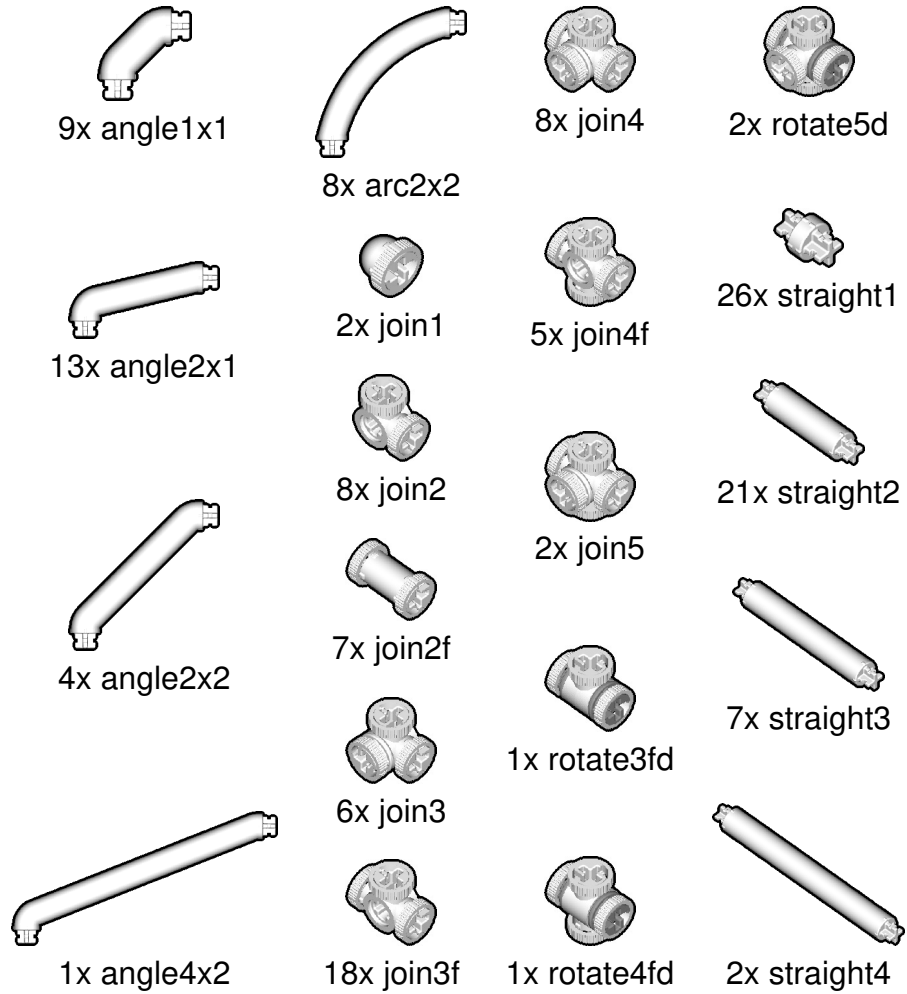

# DIRTBIKE

SIZE	1.1ft x 0.6ft x 0.3ft	PIECES	151
DESIGNER	Derek Sharman	MADE IN	U.S.A.

⚠ WARNING: Small parts. Age 12+. Handle responsibly. U.S. Patent 9,086,087.

Wrong  
Connecting/Disconnecting Two Directions

25

26

**27**

**28**

**29**

34

35

36

37

38

39

# ACTUAL SIZE