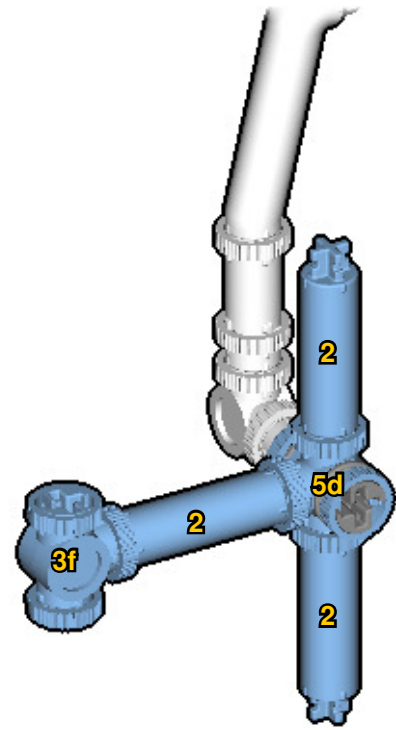

# DIRTBIKE

SIZE	1.1ft x 0.6ft x 0.3ft	PIECES	151
DESIGNER	Derek Sharman	MADE IN	U.S.A.

⚠ WARNING: Small parts. Age 12+. Handle responsibly. U.S. Patent 9,086,087.

Wrong  
Connecting/Disconnecting Two Directions

Right  
Connecting/Disconnecting One Direction

1

New pieces are drawn blue. Old pieces are drawn white.  
See back for piece names.

2

Connect new pieces together before connecting to old pieces.

3

4

5

Submodel ends → **14**

Connect submodel to model.

**15**

**16**

21

22

23

24

# ACTUAL SIZE