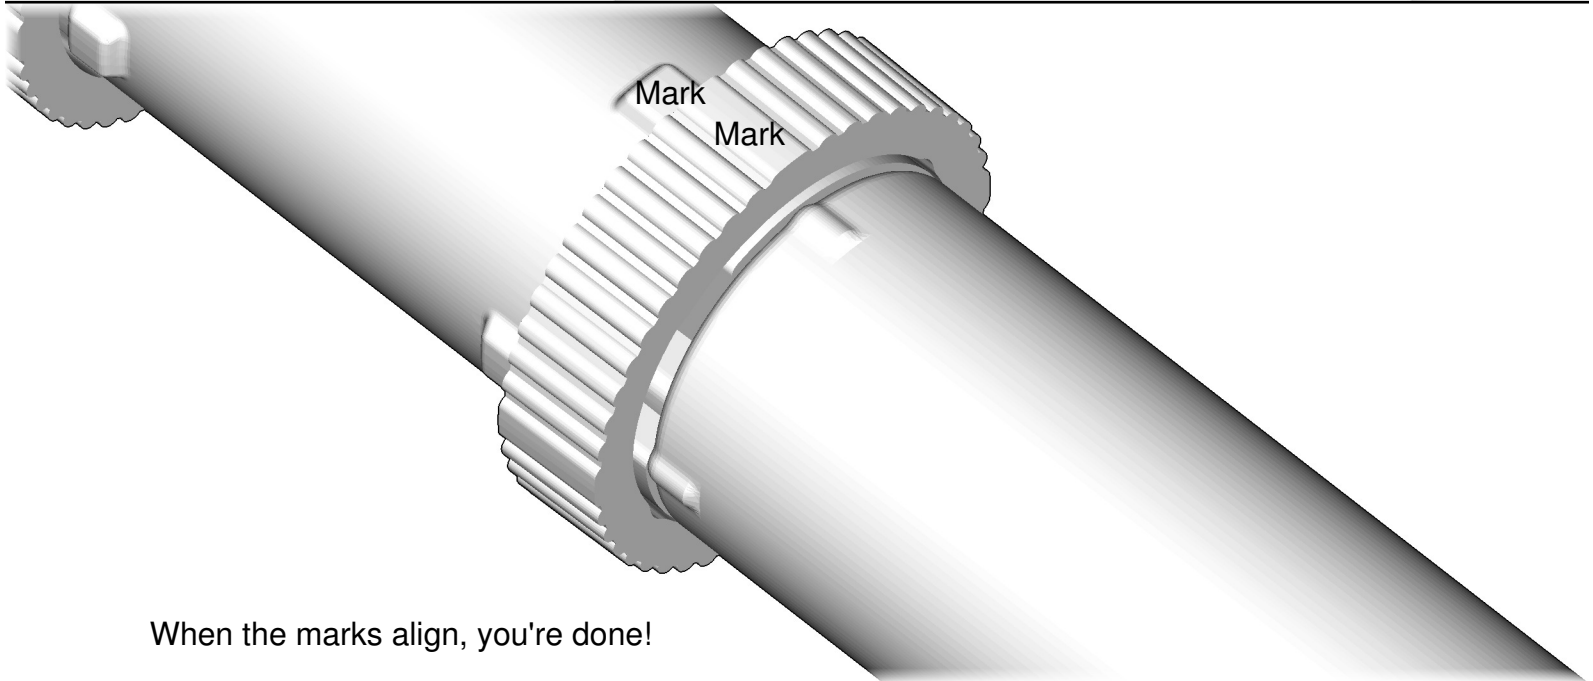

# DIRTBIKE

SIZE	1.1ft x 0.6ft x 0.3ft	PIECES	151
DESIGNER	Derek Sharman	MADE IN	U.S.A.

⚠ WARNING: Small parts. Age 12+. Handle responsibly. U.S. Patent 9,086,087.

Wrong  
Connecting/Disconnecting Two Directions

Right  
Connecting/Disconnecting One Direction

1

New pieces are drawn blue. Old pieces are drawn white.  
See back for piece names.

2

Connect new pieces together before connecting to old pieces.

3

4

5