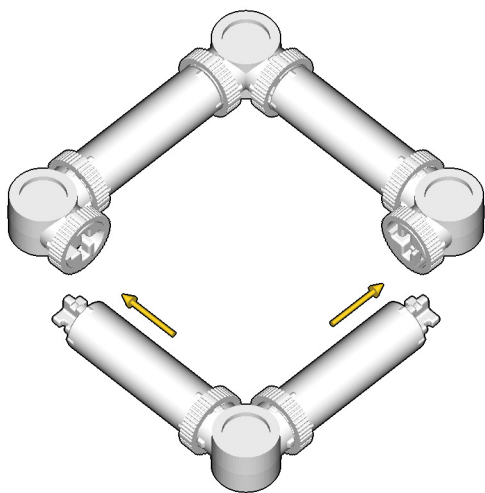

# DIRTBIKE

SIZE	1.1ft x 0.6ft x 0.3ft	PIECES	151
DESIGNER	Derek Sharman	MADE IN	U.S.A.

⚠ WARNING: Small parts. Age 12+. Handle responsibly. U.S. Patent 9,086,087.

Wrong  
Connecting/Disconnecting Two Directions

Right  
Connecting/Disconnecting One Direction

1

New pieces are drawn blue. Old pieces are drawn white.  
See back for piece names.

2

Connect new pieces together before connecting to old pieces.

3

4

5

Submodel ends → **14**

Connect submodel to model.

**15**

**16**

21

22

23

24

# ACTUAL SIZE