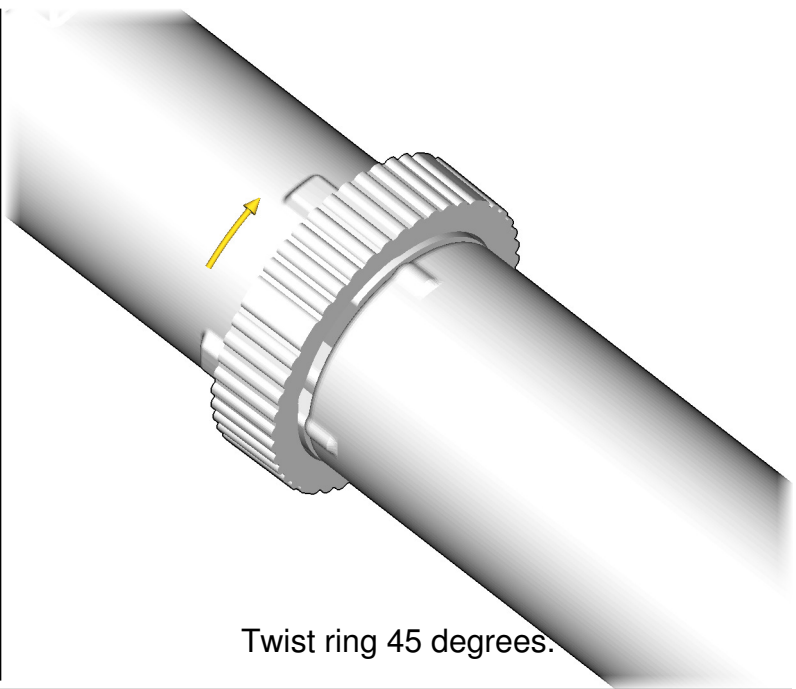

# DIRTBIKE

SIZE	1.1ft x 0.6ft x 0.3ft	PIECES	151
DESIGNER	Derek Sharman	MADE IN	U.S.A.

⚠ WARNING: Small parts. Age 12+. Handle responsibly. U.S. Patent 9,086,087.

Wrong  
Connecting/Disconnecting Two Directions

Right  
Connecting/Disconnecting One Direction

1

New pieces are drawn blue. Old pieces are drawn white.  
See back for piece names.

2

Connect new pieces together before connecting to old pieces.

3

4

5

Submodel ends → **14**

Connect submodel to model.

**15**

**16**

21

22

23

24