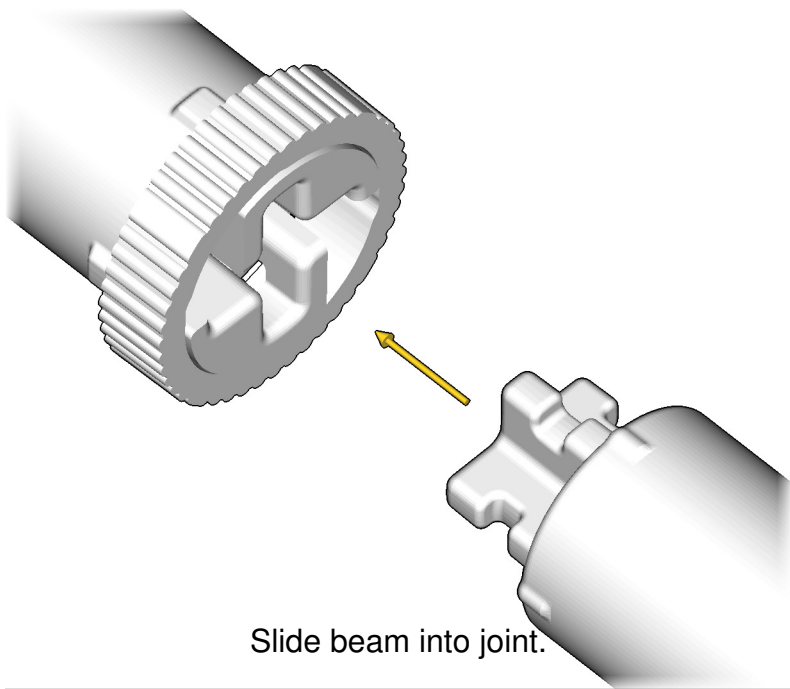

# DIRTBIKE

SIZE	1.1ft x 0.6ft x 0.3ft	PIECES	151
DESIGNER	Derek Sharman	MADE IN	U.S.A.

⚠ WARNING: Small parts. Age 12+. Handle responsibly. U.S. Patent 9,086,087.

Wrong  
Connecting/Disconnecting Two Directions

Right  
Connecting/Disconnecting One Direction

1

New pieces are drawn blue. Old pieces are drawn white.  
See back for piece names.

2

Connect new pieces together before connecting to old pieces.

3

4

5