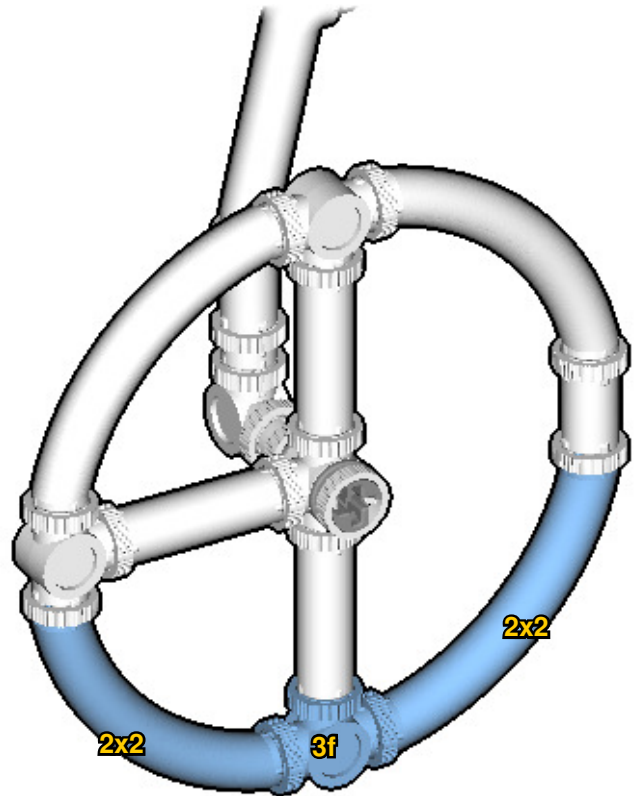

# DIRTBIKE

SIZE	1.1ft x 0.6ft x 0.3ft	PIECES	151
DESIGNER	Derek Sharman	MADE IN	U.S.A.

⚠ WARNING: Small parts. Age 12+. Handle responsibly. U.S. Patent 9,086,087.

Wrong  
Connecting/Disconnecting Two Directions

Right  
Connecting/Disconnecting One Direction

1

New pieces are drawn blue. Old pieces are drawn white.  
See back for piece names.

2

Connect new pieces together before connecting to old pieces.

3

4

5

Submodel ends → **14**

Connect submodel to model.

**15**

**16**

21

22

23

24

# ACTUAL SIZE