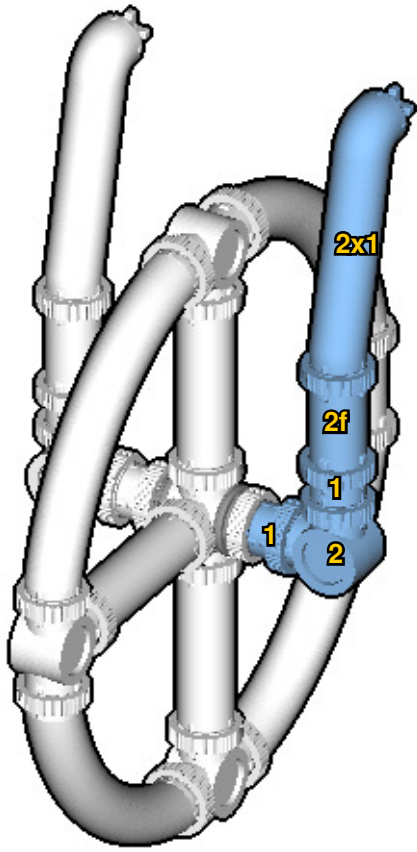

# DIRTBIKE

SIZE	1.1ft x 0.6ft x 0.3ft	PIECES	151
DESIGNER	Derek Sharman	MADE IN	U.S.A.

⚠ WARNING: Small parts. Age 12+. Handle responsibly. U.S. Patent 9,086,087.

Wrong  
Connecting/Disconnecting Two Directions

Right  
Connecting/Disconnecting One Direction

1

New pieces are drawn blue. Old pieces are drawn white.  
See back for piece names.

2

Connect new pieces together before connecting to old pieces.

3

4

5

Submodel ends → **14**

Connect submodel to model.

**15**

**16**

21

22

23

24

# ACTUAL SIZE