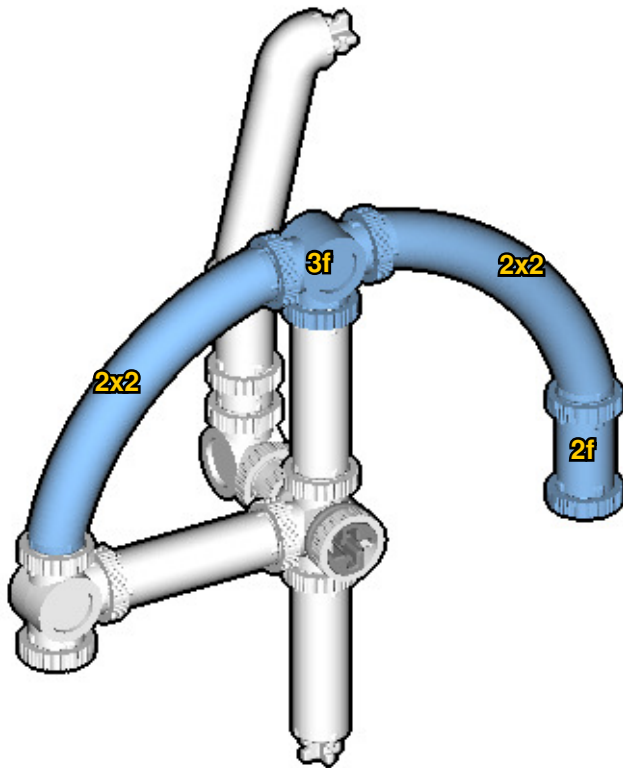

# DIRTBIKE

SIZE	1.1ft x 0.6ft x 0.3ft	PIECES	151
DESIGNER	Derek Sharman	MADE IN	U.S.A.

⚠ WARNING: Small parts. Age 12+. Handle responsibly. U.S. Patent 9,086,087.

Wrong  
Connecting/Disconnecting Two Directions

Right  
Connecting/Disconnecting One Direction

1

New pieces are drawn blue. Old pieces are drawn white.  
See back for piece names.

2

Connect new pieces together before connecting to old pieces.

3

4

5

Submodel ends → **14**

Connect submodel to model.

**15**

**16**

21

22

23

24

# ACTUAL SIZE