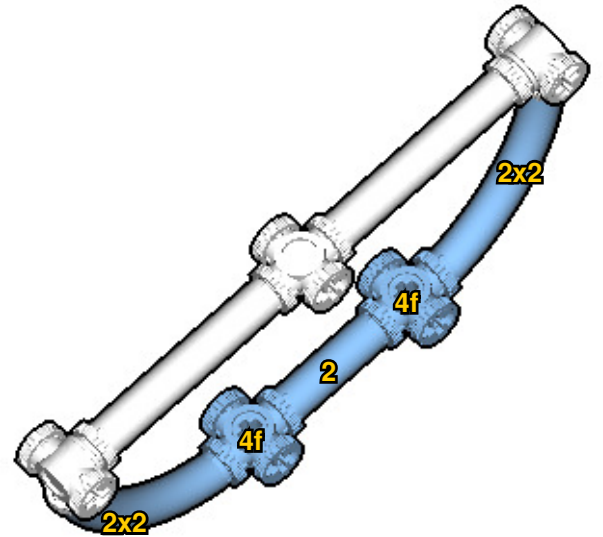

Right
Connecting/Disconnecting One Direction

1

New pieces are drawn blue. Old pieces are drawn white.
See back for piece names.

2

Connect new pieces together before connecting to old pieces.

Submodel begins → **3**

4

5

Submodel ends → 6

Connect submodel to model.

7

10

11

12

17

18

 : Copy new pieces from old pieces.

35

36

37

38

39