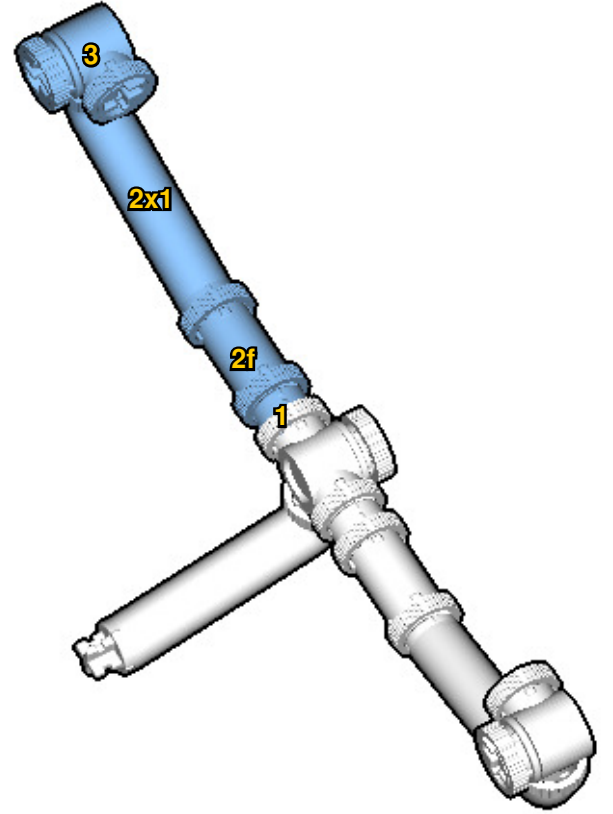

Right
Connecting/Disconnecting One Direction

1

New pieces are drawn blue. Old pieces are drawn white.
See back for piece names.

2

Connect new pieces together before connecting to old pieces.

Submodel begins → **3**

4

5

Submodel ends → 6

Connect submodel to model.

7

10

11

12

17

18

 : Copy new pieces from old pieces.

35

36

37

38

39