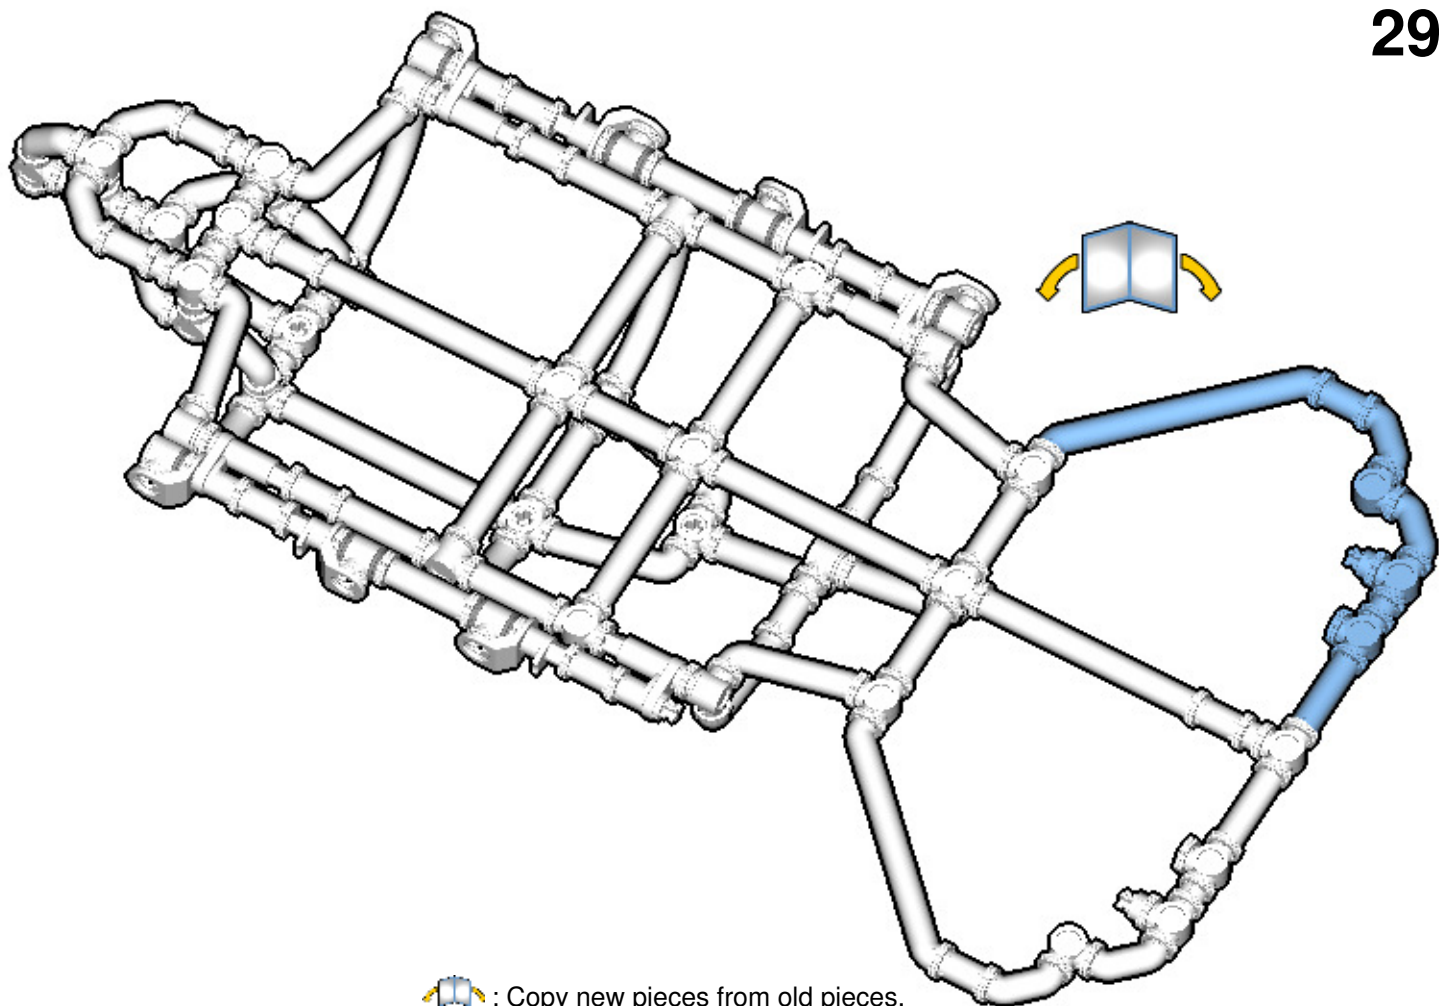

Right
Connecting/Disconnecting One Direction

1

New pieces are drawn blue. Old pieces are drawn white.
See back for piece names.

2

Connect new pieces together before connecting to old pieces.

Submodel begins → **3**

17

18

 : Copy new pieces from old pieces.

35

36

37

38

39

40

41

INVENTORY

ACTUAL SIZE