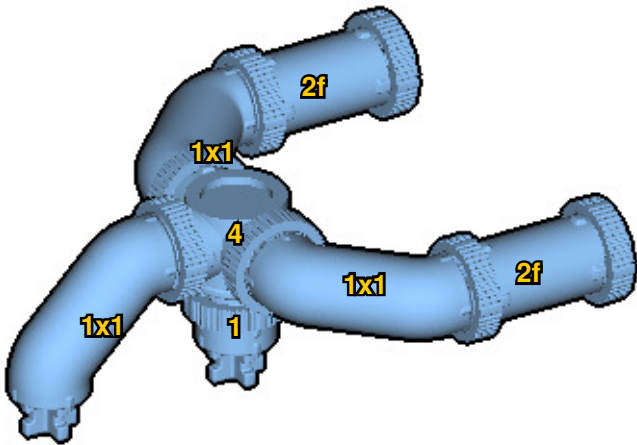

SIZE	3.0ft x 1.4ft x 0.1ft	PIECES	268
DESIGNER	Charles Sharman	MADE IN	U.S.A.

EAGLE

⚠ WARNING: Small parts. Age 14+. Not a toy. Handle responsibly. U.S. Patent 9,086,087.

Wrong
Connecting/Disconnecting Two Directions

Right
Connecting/Disconnecting One Direction

1

New pieces are drawn blue. Old pieces are drawn white.
See back for piece names.

2

Connect new pieces together before connecting to old pieces.

Submodel begins → **3**

4

5

Submodel ends → 6

Connect submodel to model.

7

10

11

12