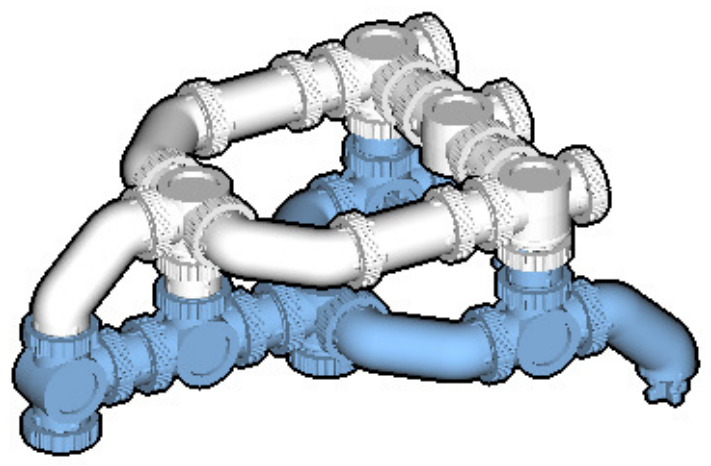

SIZE	3.0ft x 1.4ft x 0.1ft	PIECES	268
DESIGNER	Charles Sharman	MADE IN	U.S.A.

EAGLE

⚠ WARNING: Small parts. Age 14+. Not a toy. Handle responsibly. U.S. Patent 9,086,087.

Wrong
Connecting/Disconnecting Two Directions

Right
Connecting/Disconnecting One Direction

1

New pieces are drawn blue. Old pieces are drawn white.
See back for piece names.

2

Connect new pieces together before connecting to old pieces.

Submodel begins → **3**

4

5

Submodel ends → 6

Connect submodel to model.

7

10

11

12