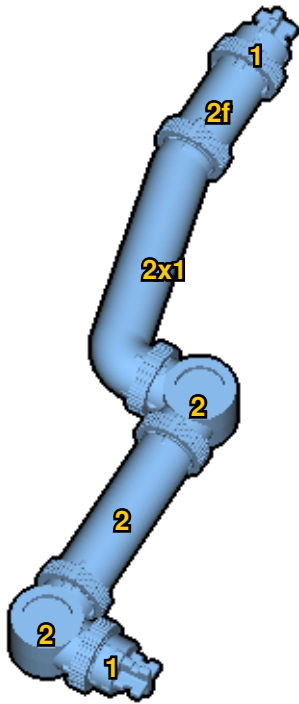

Right
Connecting/Disconnecting One Direction

1

New pieces are drawn blue. Old pieces are drawn white.
See back for piece names.

2

Connect new pieces together before connecting to old pieces.

Submodel begins → **3**

4

5

Submodel ends → 6

Connect submodel to model.

7

10

11

12

17

18

 : Copy new pieces from old pieces.

35

36

37

38

39

40

41

INVENTORY

ACTUAL SIZE