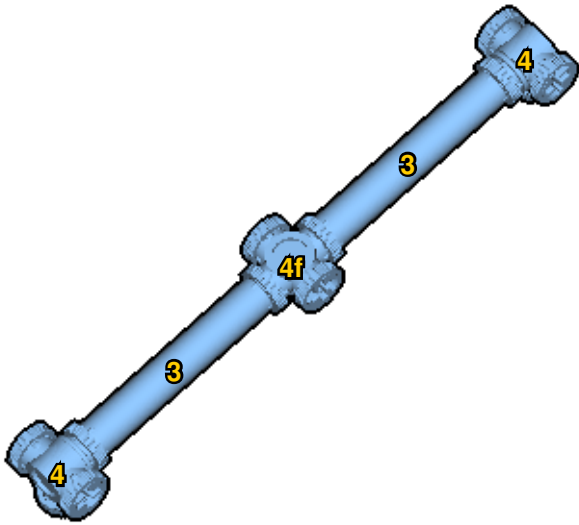

Right
Connecting/Disconnecting One Direction

1

New pieces are drawn blue. Old pieces are drawn white.
See back for piece names.

2

Connect new pieces together before connecting to old pieces.

Submodel begins → **3**

4

5

Submodel ends → 6

Connect submodel to model.

7

10

11

12

17

18

 : Copy new pieces from old pieces.

35

36

37

38

39