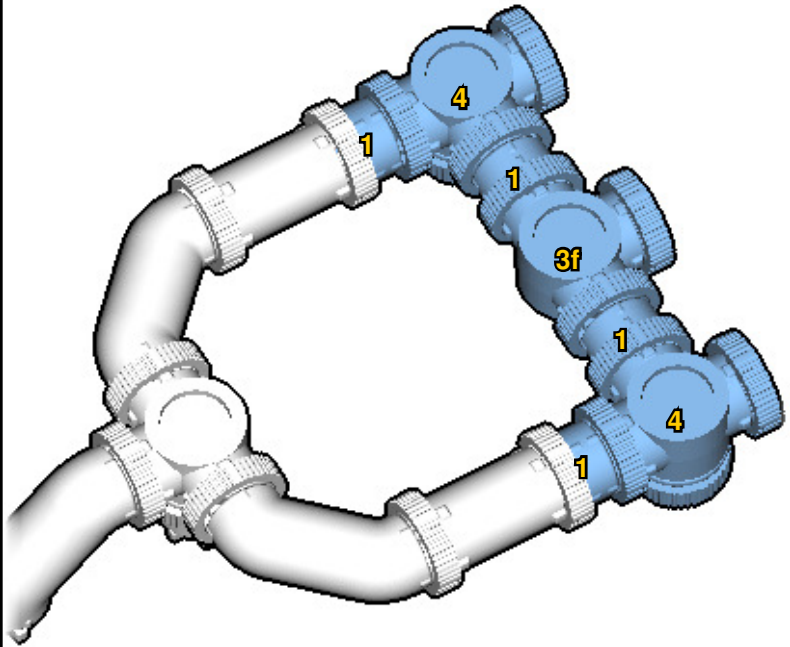

SIZE	3.0ft x 1.4ft x 0.1ft	PIECES	268
DESIGNER	Charles Sharman	MADE IN	U.S.A.

EAGLE

⚠ WARNING: Small parts. Age 14+. Not a toy. Handle responsibly. U.S. Patent 9,086,087.

Wrong
Connecting/Disconnecting Two Directions

Right
Connecting/Disconnecting One Direction

1

New pieces are drawn blue. Old pieces are drawn white.
See back for piece names.

2

Connect new pieces together before connecting to old pieces.

Submodel begins → **3**

4

5

Submodel ends → 6

Connect submodel to model.

7

10

11

12