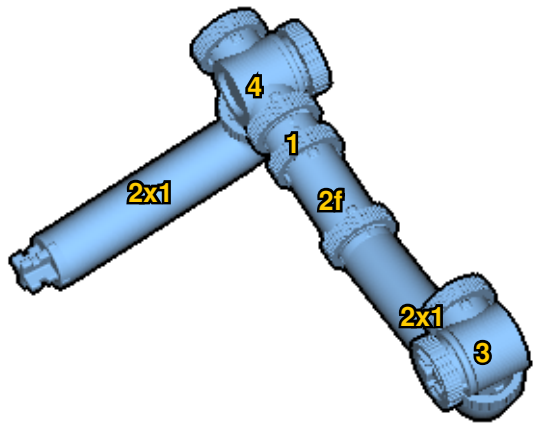

Right
Connecting/Disconnecting One Direction

1

New pieces are drawn blue. Old pieces are drawn white.
See back for piece names.

2

Connect new pieces together before connecting to old pieces.

Submodel begins → **3**

4

5

Submodel ends → 6

Connect submodel to model.

7

10

11

12

17

18

 : Copy new pieces from old pieces.

35

36

37

38

39

40

41

INVENTORY

ACTUAL SIZE