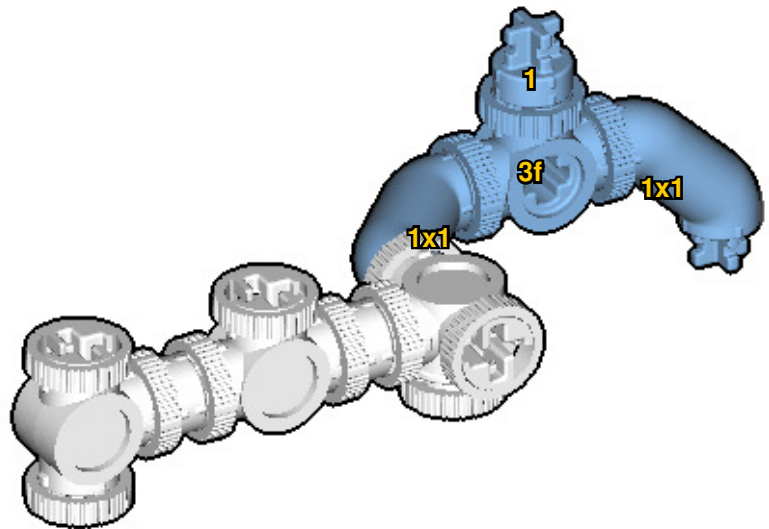

SIZE	3.0ft x 1.4ft x 0.1ft	PIECES	268
DESIGNER	Charles Sharman	MADE IN	U.S.A.

EAGLE

⚠ WARNING: Small parts. Age 14+. Not a toy. Handle responsibly. U.S. Patent 9,086,087.

Wrong
Connecting/Disconnecting Two Directions

Right
Connecting/Disconnecting One Direction

1

New pieces are drawn blue. Old pieces are drawn white.
See back for piece names.

2

Connect new pieces together before connecting to old pieces.

Submodel begins → **3**

4

5

Submodel ends → 6

Connect submodel to model.

7

10

11

12