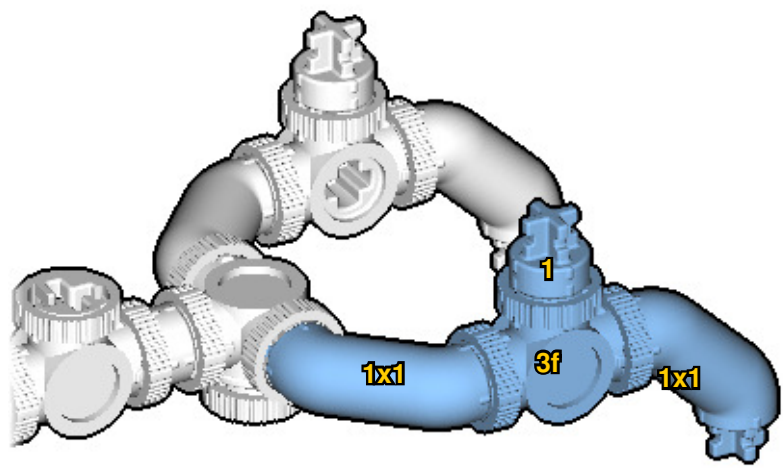

SIZE	3.0ft x 1.4ft x 0.1ft	PIECES	268
DESIGNER	Charles Sharman	MADE IN	U.S.A.

EAGLE

⚠ WARNING: Small parts. Age 14+. Not a toy. Handle responsibly. U.S. Patent 9,086,087.

Wrong
Connecting/Disconnecting Two Directions

Right
Connecting/Disconnecting One Direction

1

New pieces are drawn blue. Old pieces are drawn white.
See back for piece names.

2

Connect new pieces together before connecting to old pieces.

Submodel begins → **3**

4

5

Submodel ends → 6

Connect submodel to model.

7

10

11

12