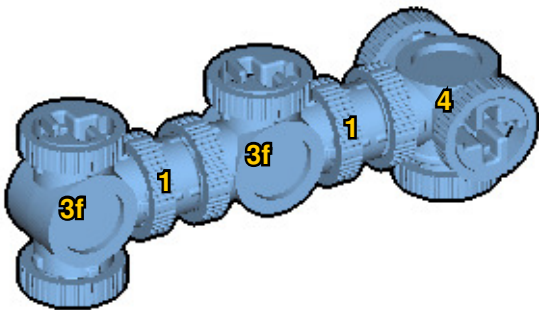

SIZE	3.0ft x 1.4ft x 0.1ft	PIECES	268
DESIGNER	Charles Sharman	MADE IN	U.S.A.

EAGLE

⚠ WARNING: Small parts. Age 14+. Not a toy. Handle responsibly. U.S. Patent 9,086,087.

Wrong
Connecting/Disconnecting Two Directions

Right
Connecting/Disconnecting One Direction

1

New pieces are drawn blue. Old pieces are drawn white.
See back for piece names.

2

Connect new pieces together before connecting to old pieces.

Submodel begins → **3**

4

5

Submodel ends → 6

Connect submodel to model.

7

10

11

12