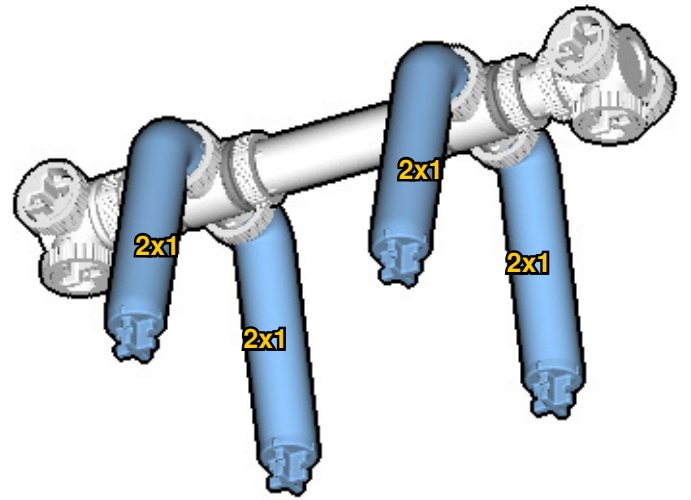

CROSS
BEAMS™

FERRIS WHEEL

SIZE
1.2ft x 1.0ft x 0.4ft

PIECES
350

DESIGNER
Charles Sharman

MADE IN
U.S.A.

⚠ WARNING: Small parts. Age 14+. Not a toy. Handle responsibly. U.S. Patent 9,086,087.

Wrong
Connecting/Disconnecting Two Directions

17

18

19

20

21

22

23

24

25

26

33

34

35

36

INVENTORY

ACTUAL SIZE