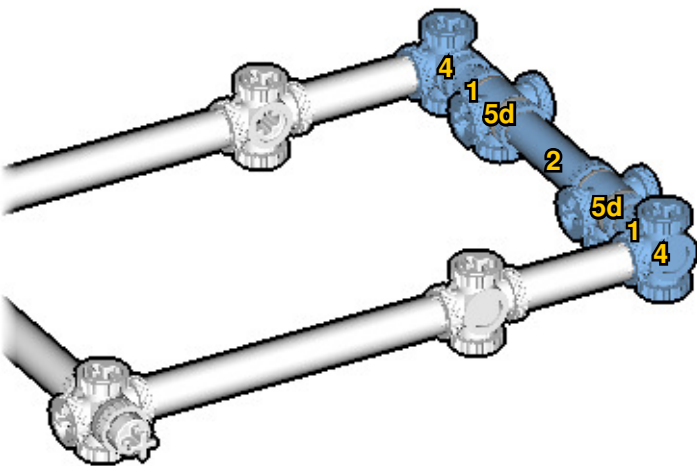

CROSS
BEAMS™

FERRIS WHEEL

SIZE
1.2ft x 1.0ft x 0.4ft

PIECES
350

DESIGNER
Charles Sharman

MADE IN
U.S.A.

⚠ WARNING: Small parts. Age 14+. Not a toy. Handle responsibly. U.S. Patent 9,086,087.

Wrong
Connecting/Disconnecting Two Directions

Right
Connecting/Disconnecting One Direction

1

New pieces are drawn blue. Old pieces are drawn white.
See back for piece names.

2

Connect new pieces together before connecting to old pieces.

3

4

5

6

7

 : Copy new pieces from old pieces.

Submodel begins → **9**

11

12

13

16