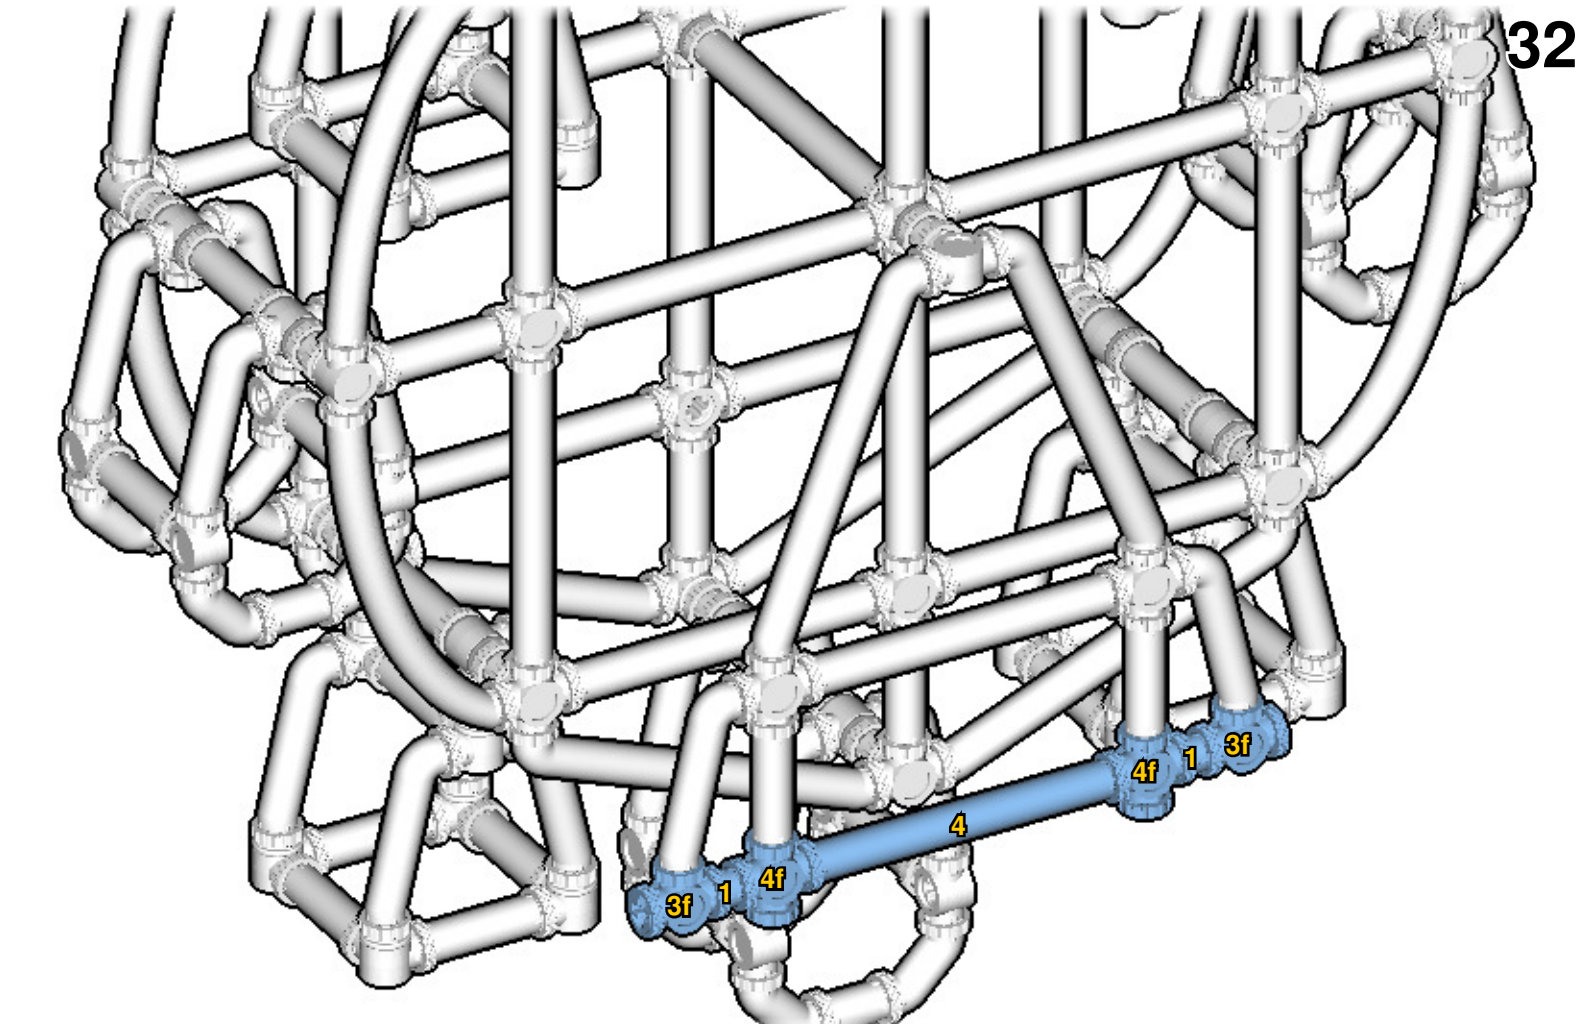

CROSS
BEAMS™

FERRIS WHEEL

SIZE
1.2ft x 1.0ft x 0.4ft

PIECES
350

DESIGNER
Charles Sharman

MADE IN
U.S.A.

⚠ WARNING: Small parts. Age 14+. Not a toy. Handle responsibly. U.S. Patent 9,086,087.

Wrong
Connecting/Disconnecting Two Directions

25

26

33

34

35

36

INVENTORY

ACTUAL SIZE