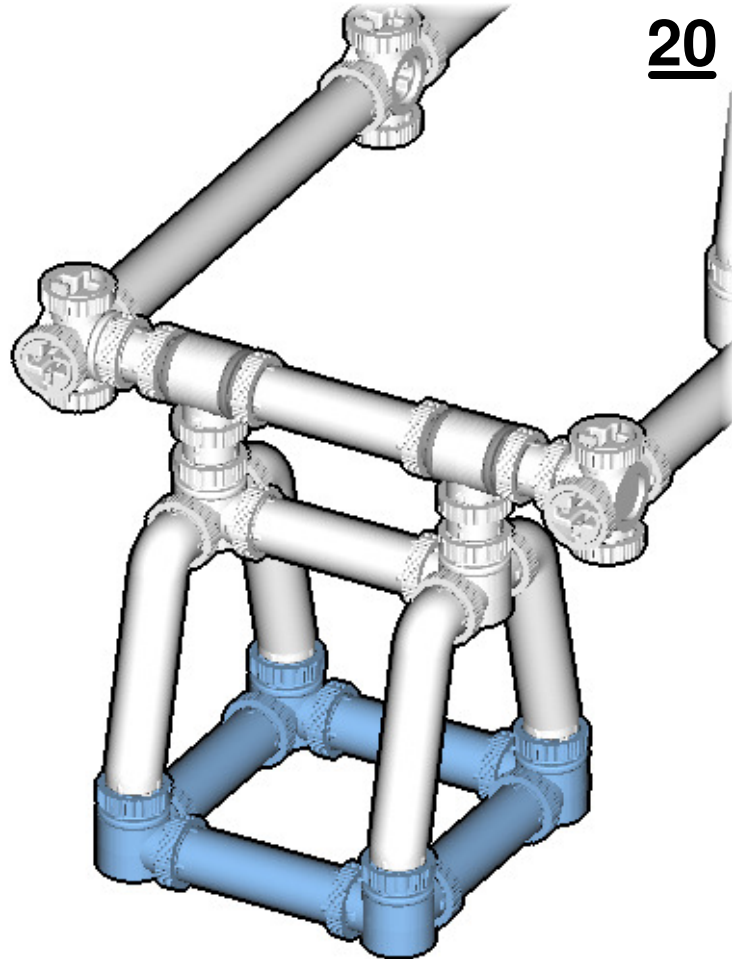

CROSS
BEAMS™

FERRIS WHEEL

SIZE
1.2ft x 1.0ft x 0.4ft

PIECES
350

DESIGNER
Charles Sharman

MADE IN
U.S.A.

⚠ WARNING: Small parts. Age 14+. Not a toy. Handle responsibly. U.S. Patent 9,086,087.

Wrong
Connecting/Disconnecting Two Directions

6

7

 : Copy new pieces from old pieces.

Submodel begins → **9**

11

12

13

16

17

18

19

20

21

22

23

24

25

26

33

34

35

36

INVENTORY

ACTUAL SIZE