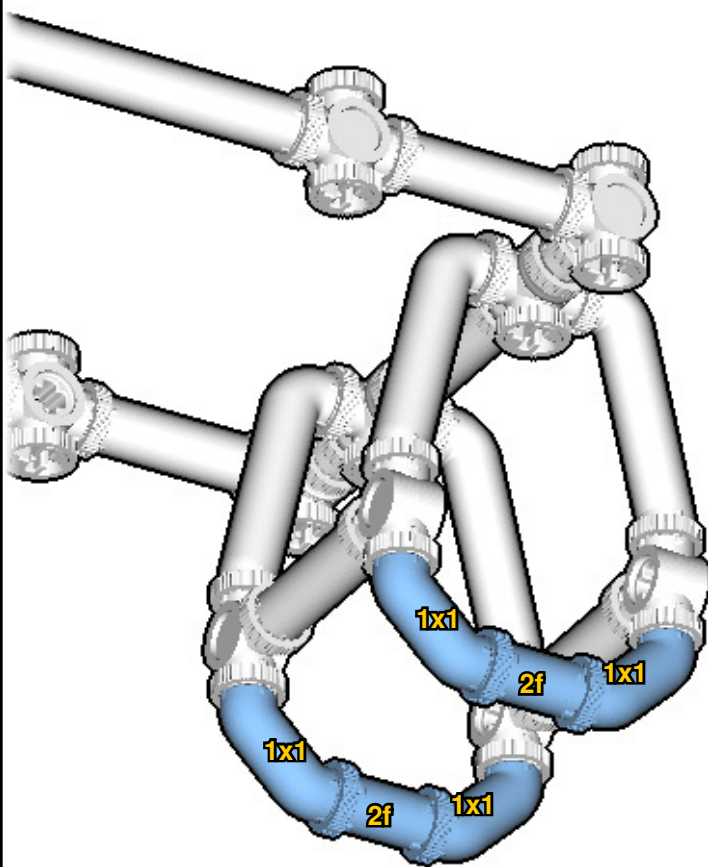

CROSS
BEAMS™

FERRIS WHEEL

SIZE
1.2ft x 1.0ft x 0.4ft

PIECES
350

DESIGNER
Charles Sharman

MADE IN
U.S.A.

⚠ WARNING: Small parts. Age 14+. Not a toy. Handle responsibly. U.S. Patent 9,086,087.

Wrong
Connecting/Disconnecting Two Directions

Right
Connecting/Disconnecting One Direction

1

New pieces are drawn blue. Old pieces are drawn white.
See back for piece names.

2

Connect new pieces together before connecting to old pieces.

3

4

5

6

7

 : Copy new pieces from old pieces.

Submodel begins → **9**

11

12

13

16

17

18

19

20

21

22

23

24