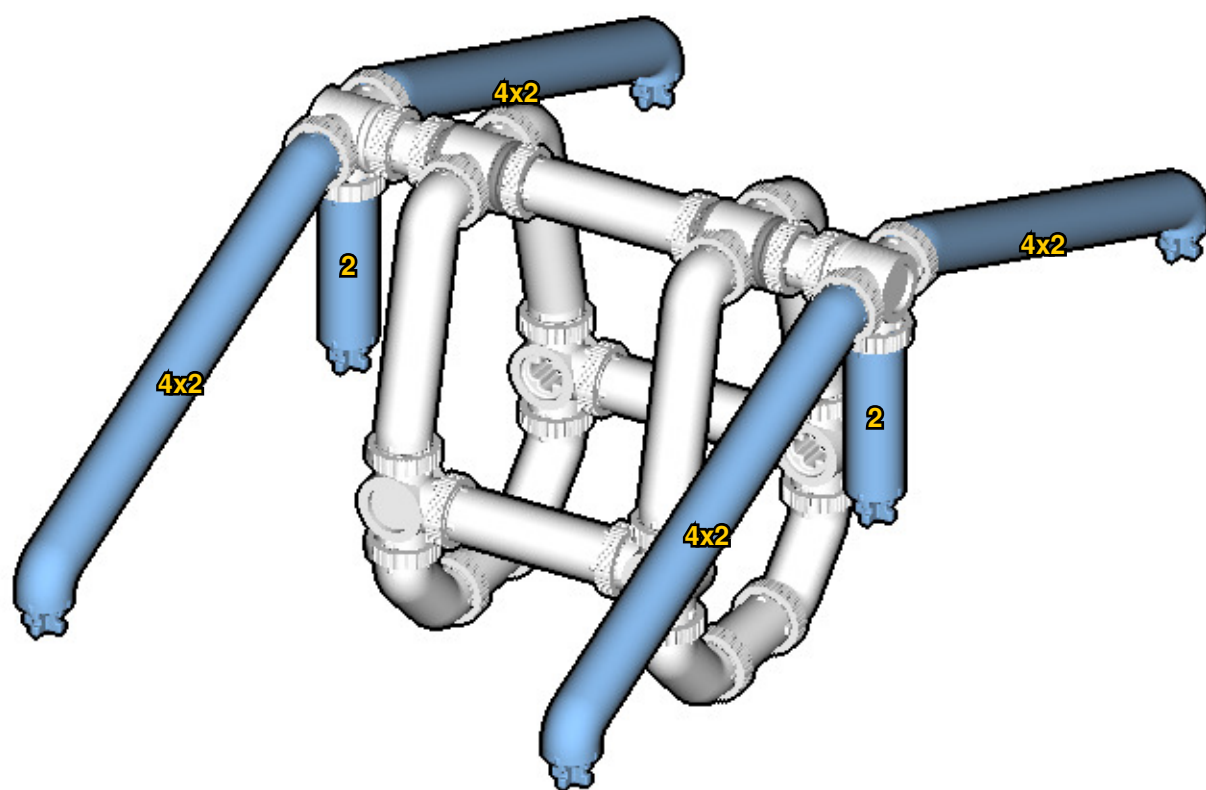

CROSS
BEAMS™

FERRIS WHEEL

SIZE
1.2ft x 1.0ft x 0.4ft

PIECES
350

DESIGNER
Charles Sharman

MADE IN
U.S.A.

⚠ WARNING: Small parts. Age 14+. Not a toy. Handle responsibly. U.S. Patent 9,086,087.

Wrong
Connecting/Disconnecting Two Directions

6

7

 : Copy new pieces from old pieces.

Submodel begins → **9**

11

12

13

16

17

18

19

20

21

22

23

24

25

26

33

34

35

36

INVENTORY

ACTUAL SIZE