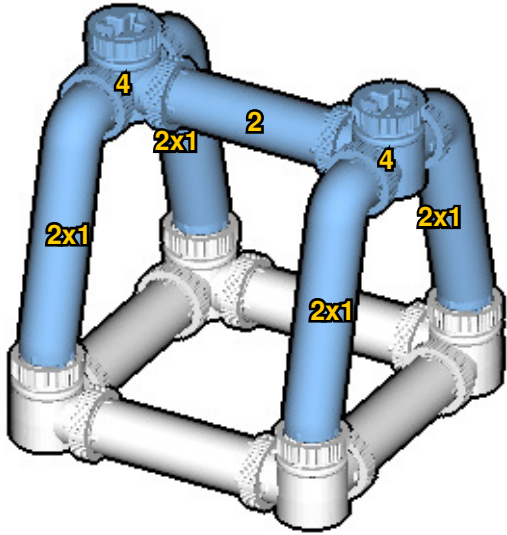

CROSS
BEAMS™

FERRIS WHEEL

SIZE
1.2ft x 1.0ft x 0.4ft

PIECES
350

DESIGNER
Charles Sharman

MADE IN
U.S.A.

⚠ WARNING: Small parts. Age 14+. Not a toy. Handle responsibly. U.S. Patent 9,086,087.

Wrong
Connecting/Disconnecting Two Directions

Right
Connecting/Disconnecting One Direction

1

New pieces are drawn blue. Old pieces are drawn white.
See back for piece names.

2

Connect new pieces together before connecting to old pieces.

3

4

5

6

7

 : Copy new pieces from old pieces.

Submodel begins → **9**

11

12

13

16

17

18

19

20

21

22

23

24