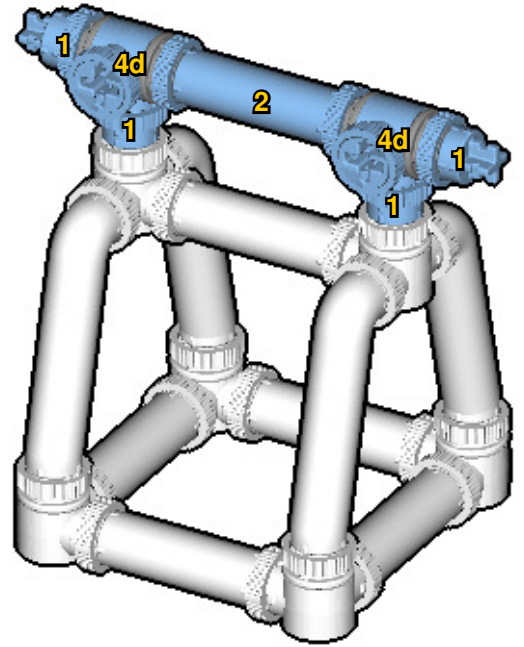

CROSS
BEAMS™

FERRIS WHEEL

SIZE
1.2ft x 1.0ft x 0.4ft

PIECES
350

DESIGNER
Charles Sharman

MADE IN
U.S.A.

⚠ WARNING: Small parts. Age 14+. Not a toy. Handle responsibly. U.S. Patent 9,086,087.

Wrong
Connecting/Disconnecting Two Directions

Right
Connecting/Disconnecting One Direction

1

New pieces are drawn blue. Old pieces are drawn white.
See back for piece names.

2

Connect new pieces together before connecting to old pieces.

3

4

5

6

7

 : Copy new pieces from old pieces.

Submodel begins → **9**

11

12

13

16

17

18

19

20

21

22

23

24