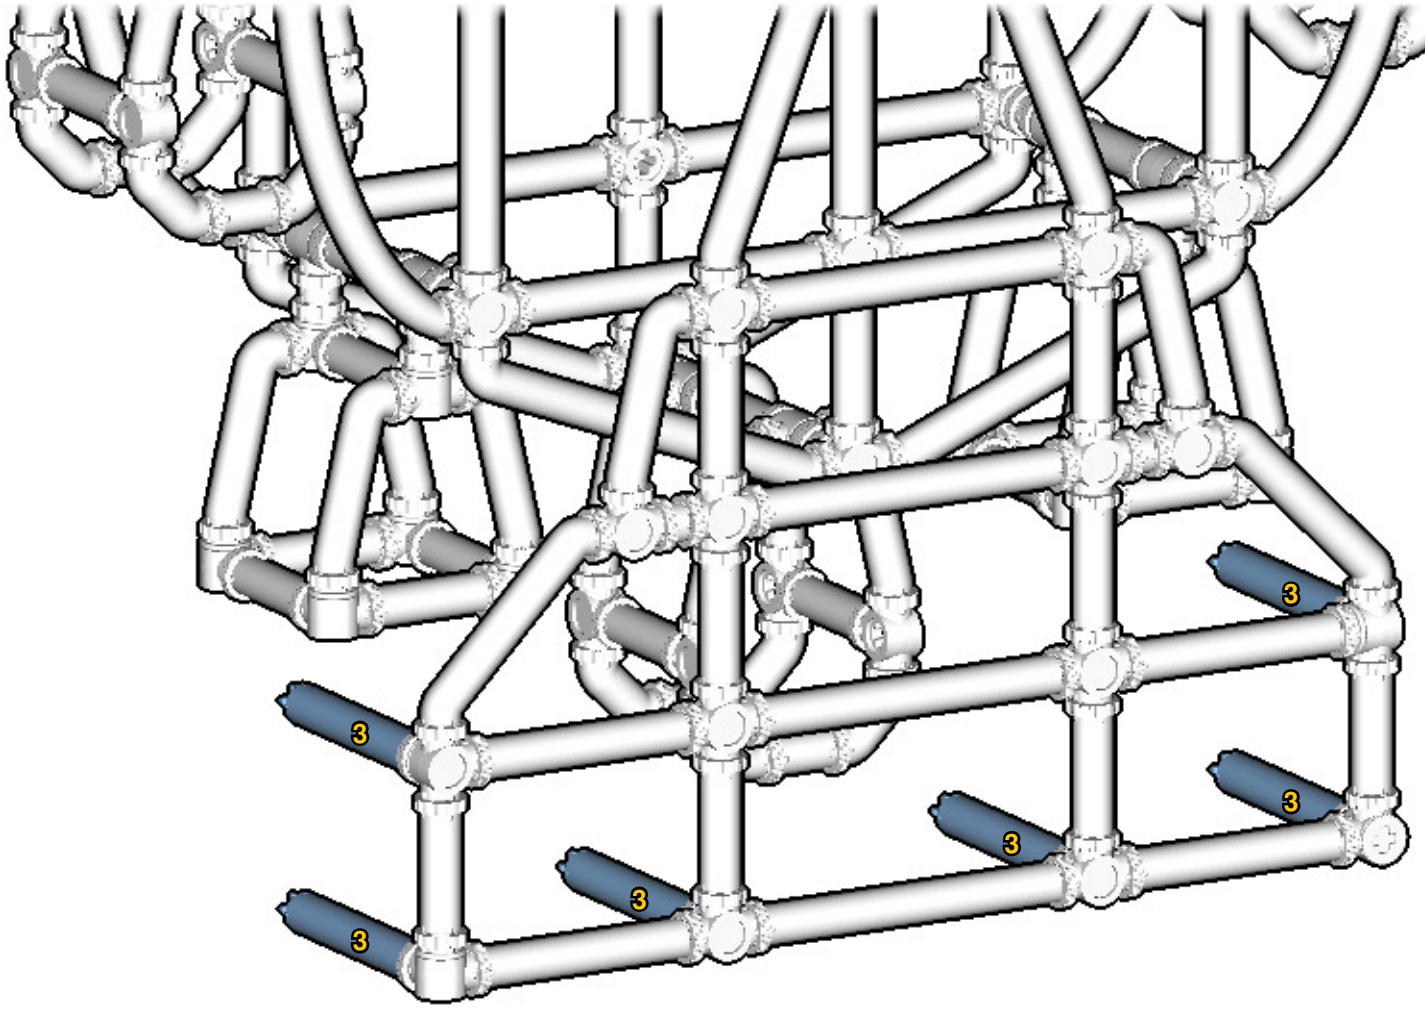

CROSS
BEAMS™

FERRIS WHEEL

SIZE
1.2ft x 1.0ft x 0.4ft

PIECES
350

DESIGNER
Charles Sharman

MADE IN
U.S.A.

⚠ WARNING: Small parts. Age 14+. Not a toy. Handle responsibly. U.S. Patent 9,086,087.

Wrong
Connecting/Disconnecting Two Directions

25

26

33

34

35

36

INVENTORY

ACTUAL SIZE