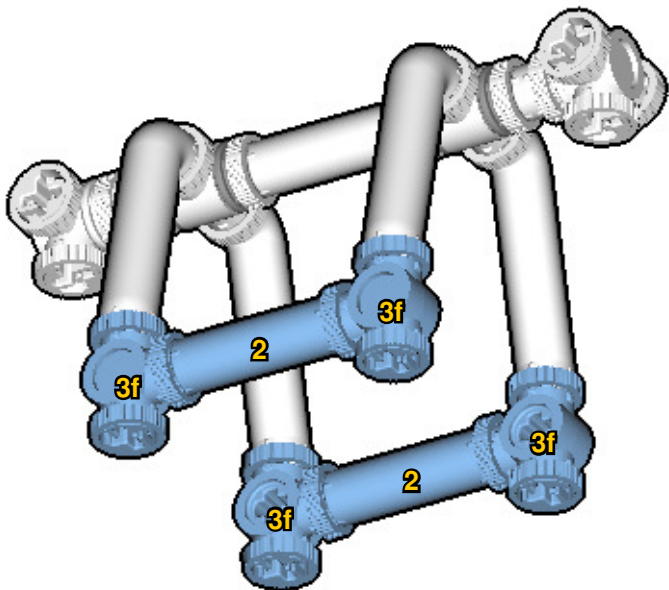

CROSS
BEAMS™

FERRIS WHEEL

SIZE
1.2ft x 1.0ft x 0.4ft

PIECES
350

DESIGNER
Charles Sharman

MADE IN
U.S.A.

⚠ WARNING: Small parts. Age 14+. Not a toy. Handle responsibly. U.S. Patent 9,086,087.

Wrong
Connecting/Disconnecting Two Directions

6

7

 : Copy new pieces from old pieces.

Submodel begins → **9**

11

12

13

16

17

18

19

20

21

22

23

24

25

26

33

34

35

36

INVENTORY

ACTUAL SIZE