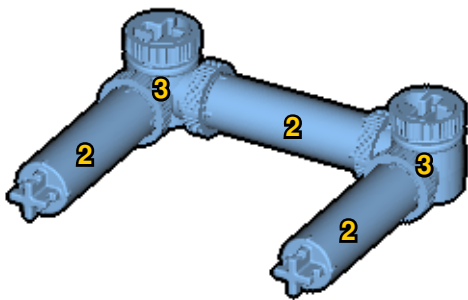

CROSS
BEAMS™

FERRIS WHEEL

SIZE
1.2ft x 1.0ft x 0.4ft

PIECES
350

DESIGNER
Charles Sharman

MADE IN
U.S.A.

⚠ WARNING: Small parts. Age 14+. Not a toy. Handle responsibly. U.S. Patent 9,086,087.

Wrong
Connecting/Disconnecting Two Directions

Right
Connecting/Disconnecting One Direction

1

New pieces are drawn blue. Old pieces are drawn white.
See back for piece names.

2

Connect new pieces together before connecting to old pieces.

3

4

5

6

7

 : Copy new pieces from old pieces.

Submodel begins → **9**

11

12

13

16

17

18

19

20

21

22

23

24