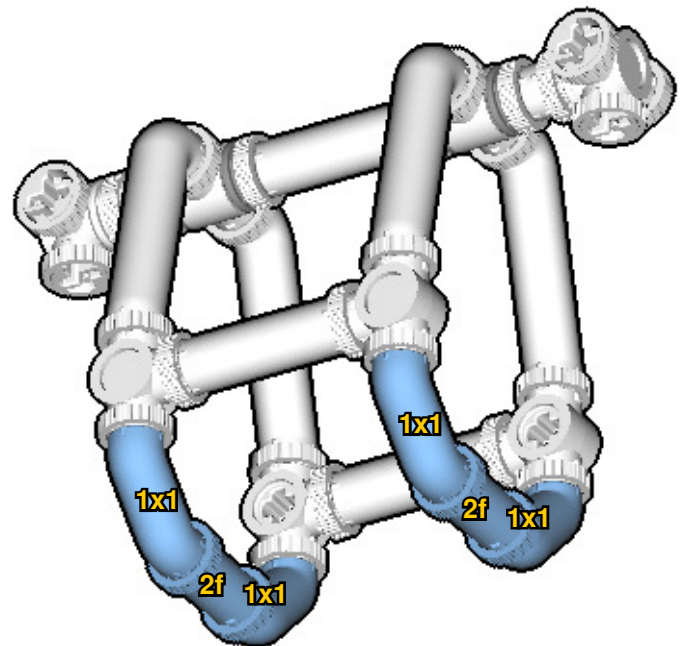

CROSS
BEAMS™

FERRIS WHEEL

SIZE
1.2ft x 1.0ft x 0.4ft

PIECES
350

DESIGNER
Charles Sharman

MADE IN
U.S.A.

⚠ WARNING: Small parts. Age 14+. Not a toy. Handle responsibly. U.S. Patent 9,086,087.

Wrong
Connecting/Disconnecting Two Directions

6

7

 : Copy new pieces from old pieces.

Submodel begins → **9**

11

12

13

16

17

18

19

20

21

22

23

24

25

26

33

34

35

36

INVENTORY

ACTUAL SIZE