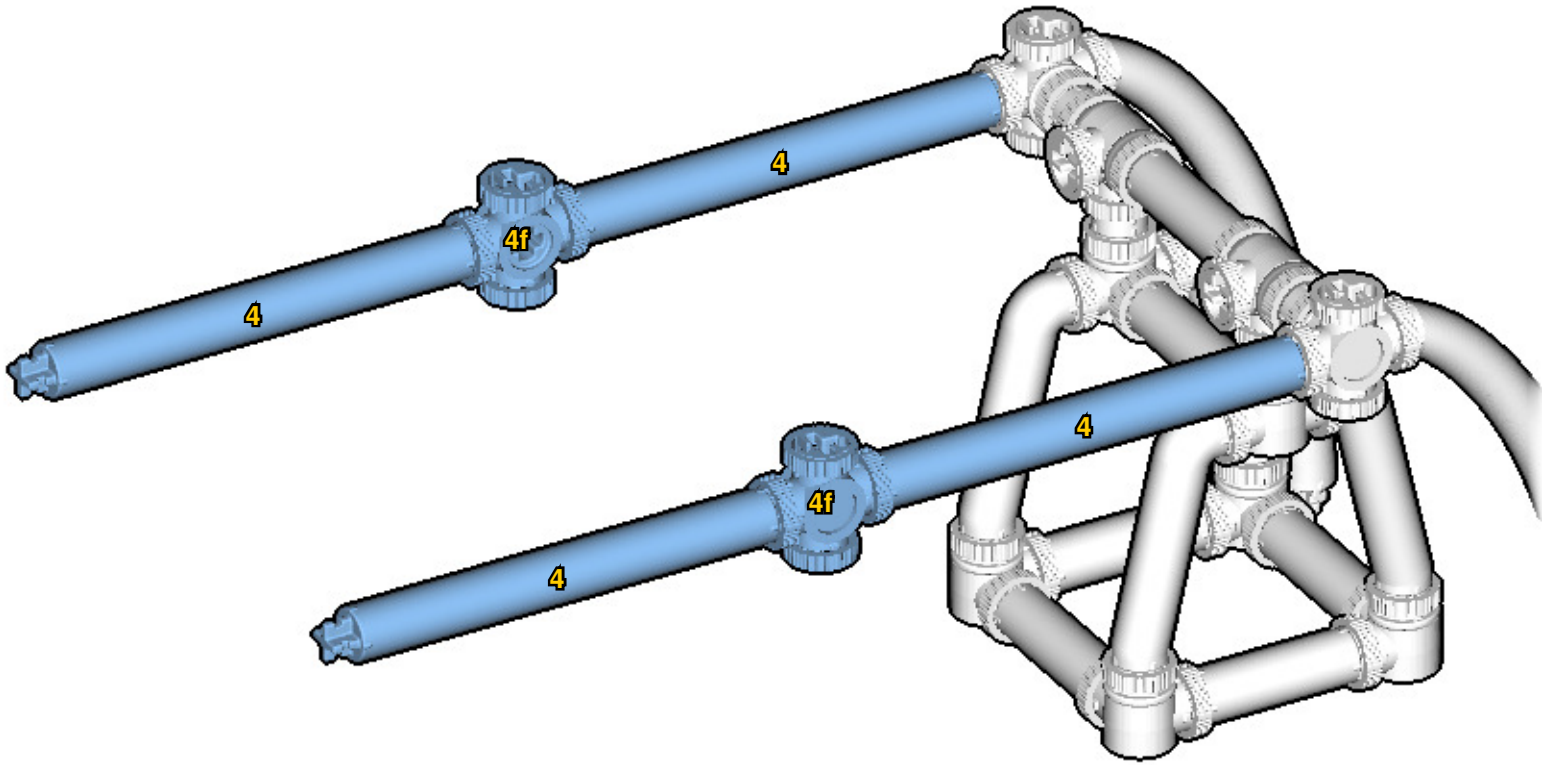

CROSS
BEAMS™

FERRIS WHEEL

SIZE
1.2ft x 1.0ft x 0.4ft

PIECES
350

DESIGNER
Charles Sharman

MADE IN
U.S.A.

⚠ WARNING: Small parts. Age 14+. Not a toy. Handle responsibly. U.S. Patent 9,086,087.

Wrong
Connecting/Disconnecting Two Directions

Right
Connecting/Disconnecting One Direction

1

New pieces are drawn blue. Old pieces are drawn white.
See back for piece names.

2

Connect new pieces together before connecting to old pieces.

3

4

5

6

7

 : Copy new pieces from old pieces.

Submodel begins → **9**

11

12

13

16

17

18

19

20

21

22

23

24