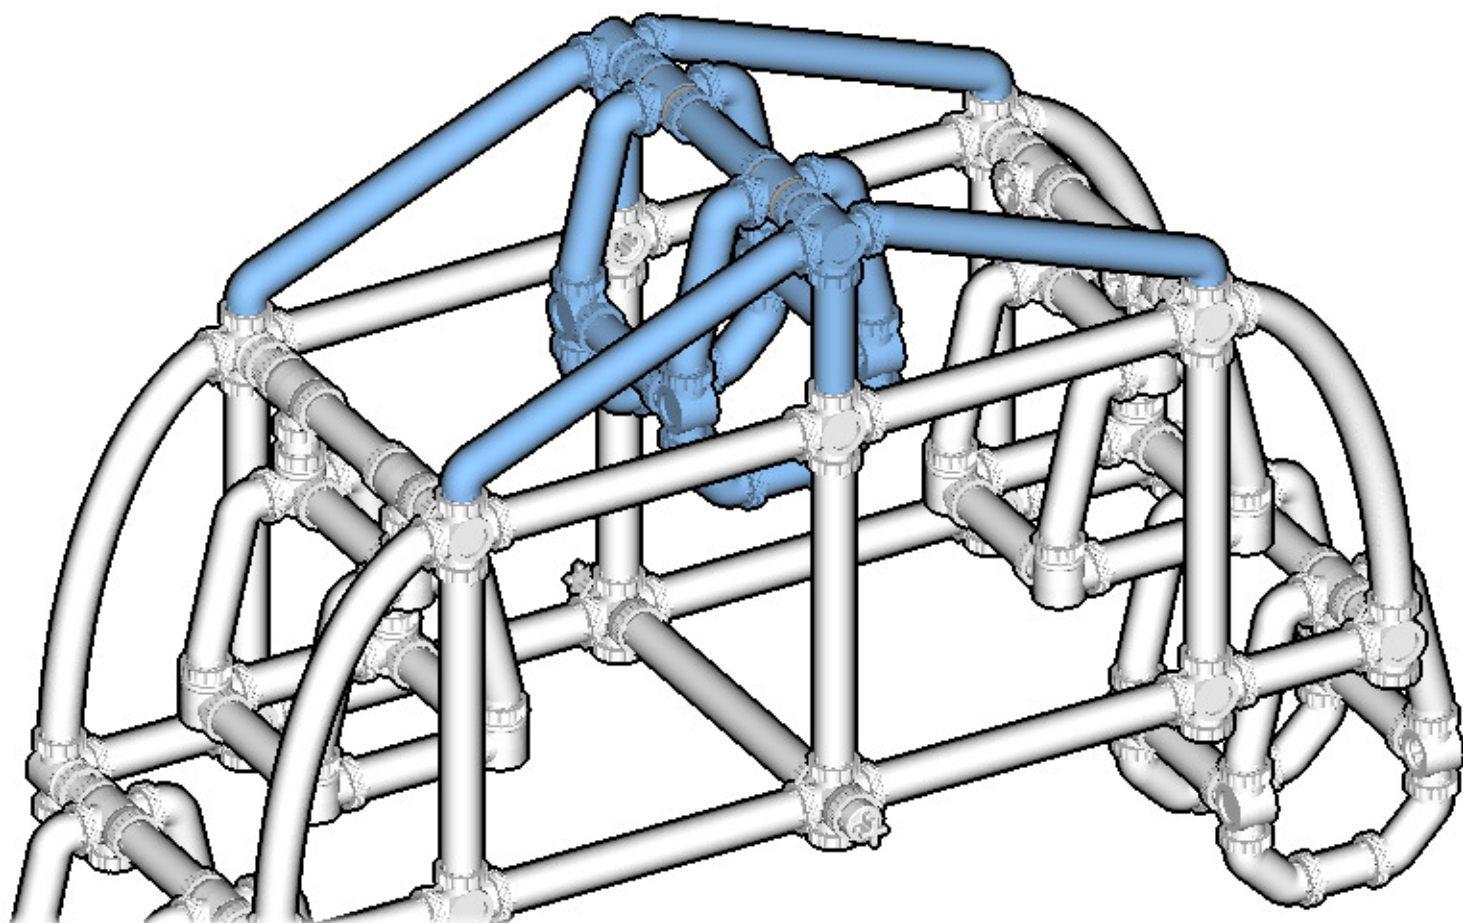

CROSS
BEAMS™

FERRIS WHEEL

SIZE
1.2ft x 1.0ft x 0.4ft

PIECES
350

DESIGNER
Charles Sharman

MADE IN
U.S.A.

⚠ WARNING: Small parts. Age 14+. Not a toy. Handle responsibly. U.S. Patent 9,086,087.

Wrong
Connecting/Disconnecting Two Directions

6

7

 : Copy new pieces from old pieces.

Submodel begins → **9**

11

12

13

16

17

18

19

20

21

22

23

24

25

26

33

34

35

36

INVENTORY

ACTUAL SIZE