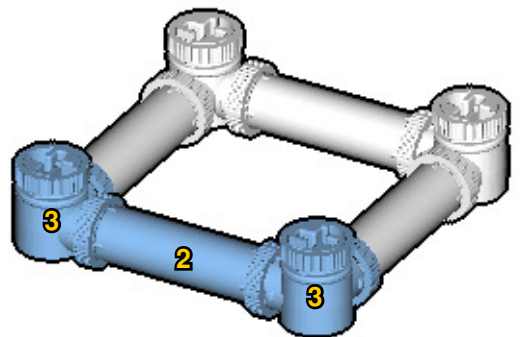

CROSS
BEAMS™

FERRIS WHEEL

SIZE
1.2ft x 1.0ft x 0.4ft

PIECES
350

DESIGNER
Charles Sharman

MADE IN
U.S.A.

⚠ WARNING: Small parts. Age 14+. Not a toy. Handle responsibly. U.S. Patent 9,086,087.

Wrong
Connecting/Disconnecting Two Directions

Right
Connecting/Disconnecting One Direction

1

New pieces are drawn blue. Old pieces are drawn white.
See back for piece names.

2

Connect new pieces together before connecting to old pieces.

3

4

5

6

7

 : Copy new pieces from old pieces.

Submodel begins → **9**

11

12

13

16

17

18

19

20

21

22

23

24