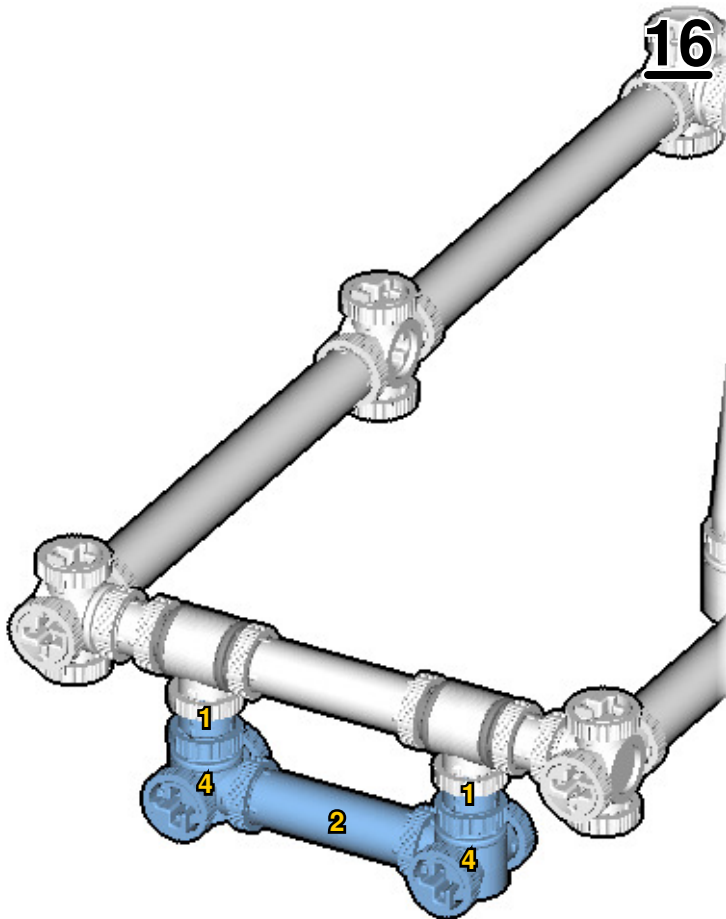

CROSS
BEAMS™

FERRIS WHEEL

SIZE
1.2ft x 1.0ft x 0.4ft

PIECES
350

DESIGNER
Charles Sharman

MADE IN
U.S.A.

⚠ WARNING: Small parts. Age 14+. Not a toy. Handle responsibly. U.S. Patent 9,086,087.

Wrong
Connecting/Disconnecting Two Directions

Right
Connecting/Disconnecting One Direction

1

New pieces are drawn blue. Old pieces are drawn white.
See back for piece names.

2

Connect new pieces together before connecting to old pieces.

3

4

5

6

7

 : Copy new pieces from old pieces.

Submodel begins → **9**

11

12

13

16

17

18

19

20

21

22

23

24