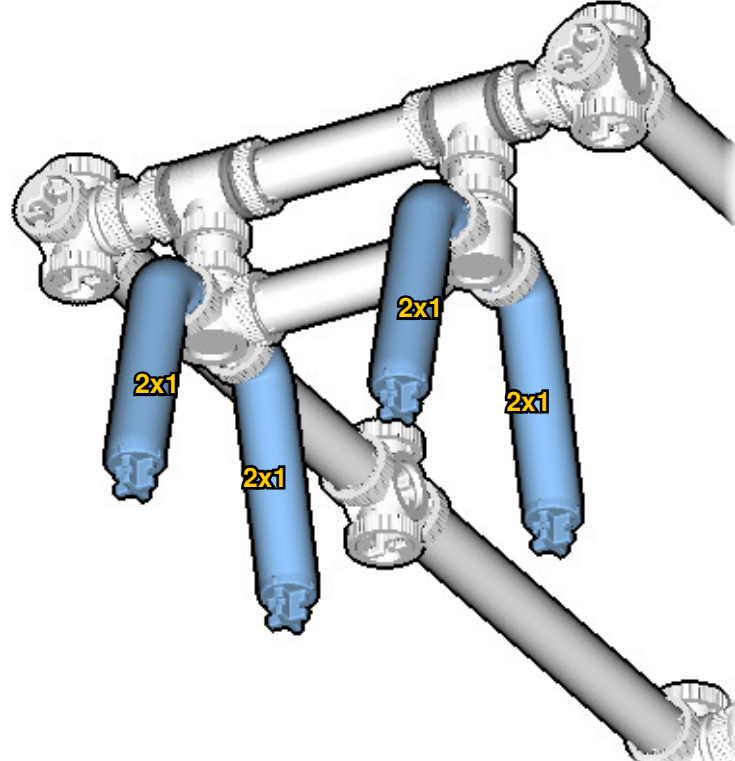

CROSS
BEAMS™

FERRIS WHEEL

SIZE
1.2ft x 1.0ft x 0.4ft

PIECES
350

DESIGNER
Charles Sharman

MADE IN
U.S.A.

⚠ WARNING: Small parts. Age 14+. Not a toy. Handle responsibly. U.S. Patent 9,086,087.

Wrong
Connecting/Disconnecting Two Directions

Right
Connecting/Disconnecting One Direction

1

New pieces are drawn blue. Old pieces are drawn white.
See back for piece names.

2

Connect new pieces together before connecting to old pieces.

3

4

5

6

7

 : Copy new pieces from old pieces.

Submodel begins → **9**

11

12

13

16

17

18

19

20

21

22

23

24