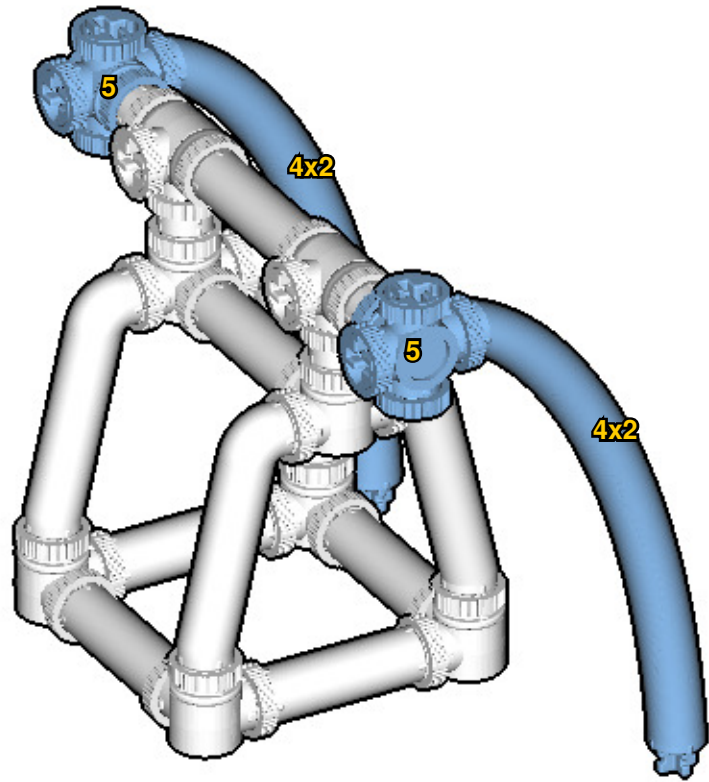

CROSS
BEAMS™

FERRIS WHEEL

SIZE
1.2ft x 1.0ft x 0.4ft

PIECES
350

DESIGNER
Charles Sharman

MADE IN
U.S.A.

⚠ WARNING: Small parts. Age 14+. Not a toy. Handle responsibly. U.S. Patent 9,086,087.

Wrong
Connecting/Disconnecting Two Directions

Right
Connecting/Disconnecting One Direction

1

New pieces are drawn blue. Old pieces are drawn white.
See back for piece names.

2

Connect new pieces together before connecting to old pieces.

3

4

5

6

7

 : Copy new pieces from old pieces.

Submodel begins → **9**

11

12

13

16

17

18

19

20

21

22

23

24