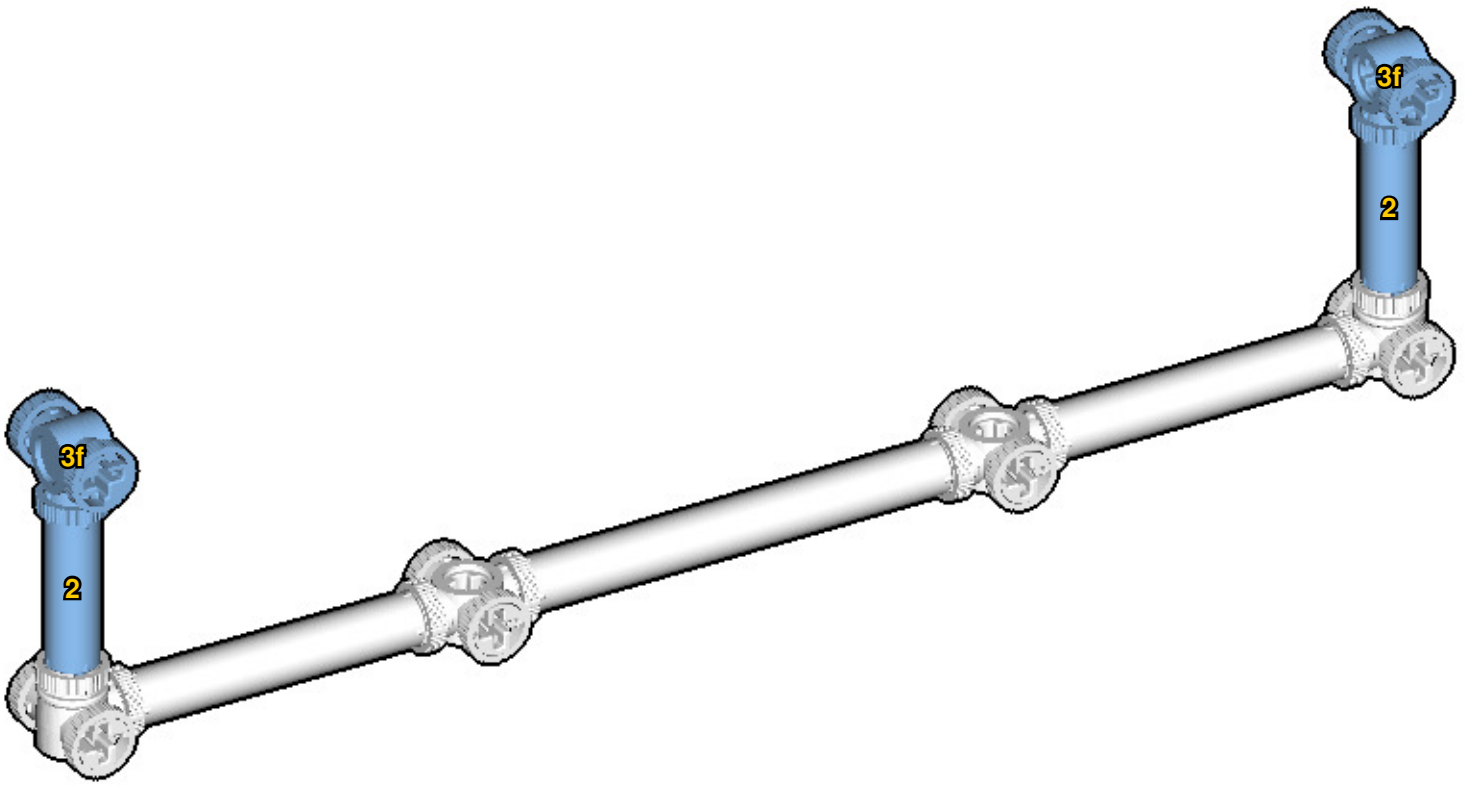

CROSS
BEAMS™

FERRIS WHEEL

SIZE
1.2ft x 1.0ft x 0.4ft

PIECES
350

DESIGNER
Charles Sharman

MADE IN
U.S.A.

⚠ WARNING: Small parts. Age 14+. Not a toy. Handle responsibly. U.S. Patent 9,086,087.

Wrong
Connecting/Disconnecting Two Directions

17

18

19

20

21

22

23

24

25

26

33

34

35

36

INVENTORY

ACTUAL SIZE