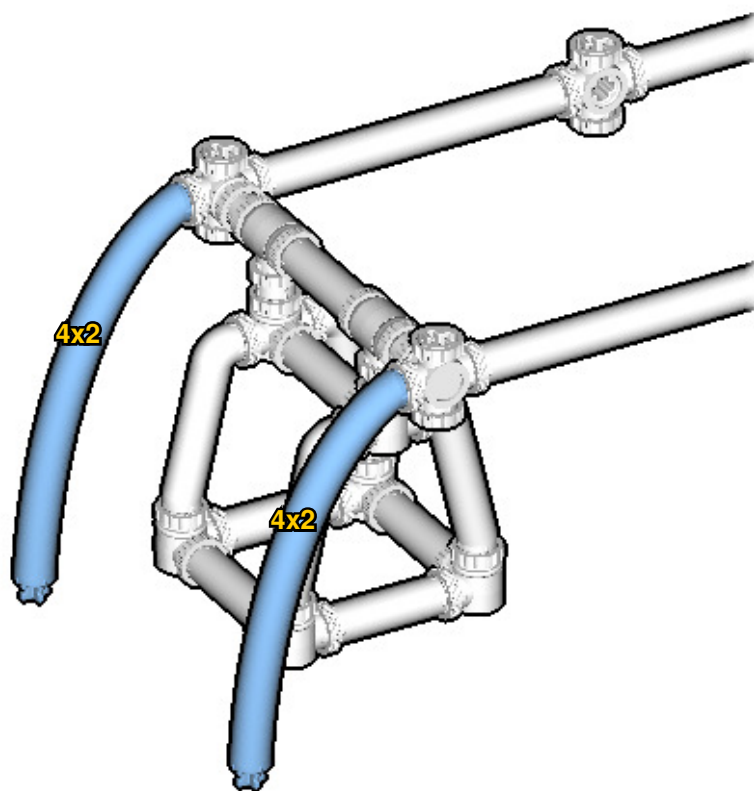

CROSS
BEAMS™

FERRIS WHEEL

SIZE
1.2ft x 1.0ft x 0.4ft

PIECES
350

DESIGNER
Charles Sharman

MADE IN
U.S.A.

⚠ WARNING: Small parts. Age 14+. Not a toy. Handle responsibly. U.S. Patent 9,086,087.

Wrong
Connecting/Disconnecting Two Directions

Right
Connecting/Disconnecting One Direction

1

New pieces are drawn blue. Old pieces are drawn white.
See back for piece names.

2

Connect new pieces together before connecting to old pieces.

3

4

5

17

18

19

20

21

22

23

24

25

26

33

34

35

36

INVENTORY

ACTUAL SIZE