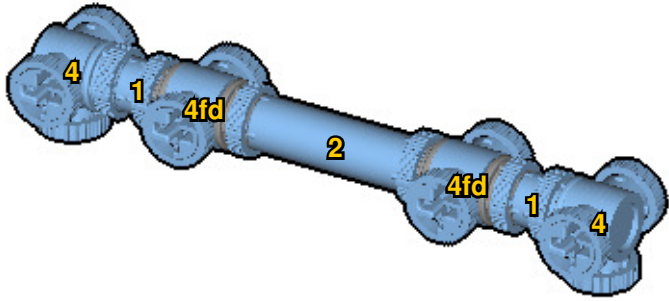

CROSS
BEAMS™

FERRIS WHEEL

SIZE
1.2ft x 1.0ft x 0.4ft

PIECES
350

DESIGNER
Charles Sharman

MADE IN
U.S.A.

⚠ WARNING: Small parts. Age 14+. Not a toy. Handle responsibly. U.S. Patent 9,086,087.

Wrong
Connecting/Disconnecting Two Directions

17

18

19

20

21

22

23

24

25

26

33

34

35

36

INVENTORY

ACTUAL SIZE