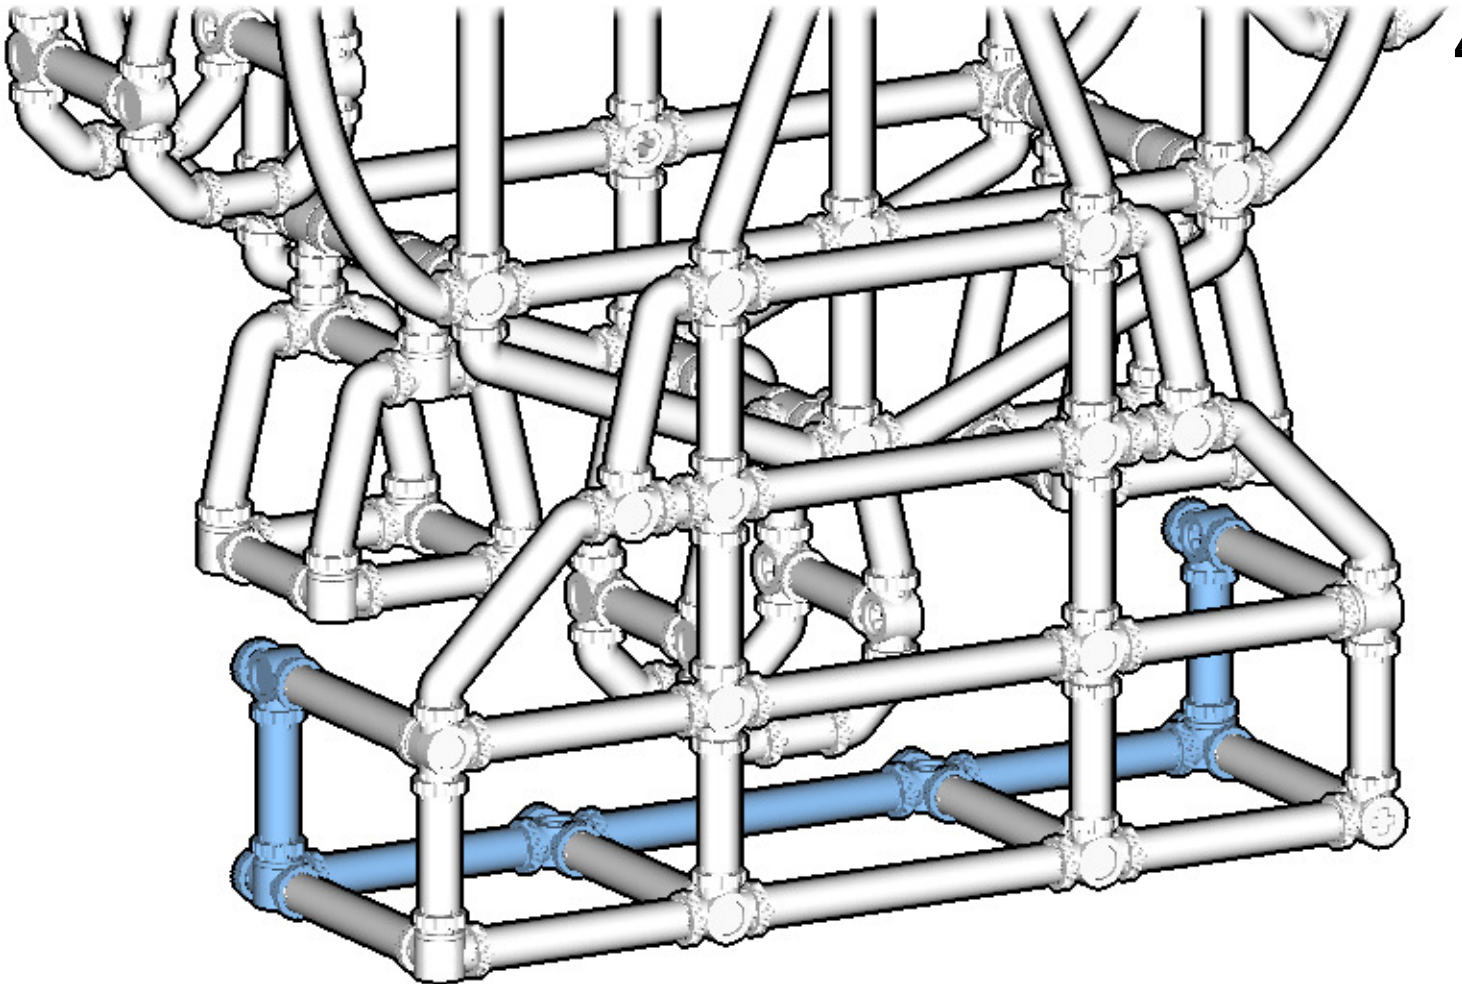

CROSS
BEAMS™

FERRIS WHEEL

SIZE
1.2ft x 1.0ft x 0.4ft

PIECES
350

DESIGNER
Charles Sharman

MADE IN
U.S.A.

⚠ WARNING: Small parts. Age 14+. Not a toy. Handle responsibly. U.S. Patent 9,086,087.

Wrong
Connecting/Disconnecting Two Directions

6

7

 : Copy new pieces from old pieces.

Submodel begins → **9**

11

12

13

16

25

26

33

34

35

36

INVENTORY

ACTUAL SIZE