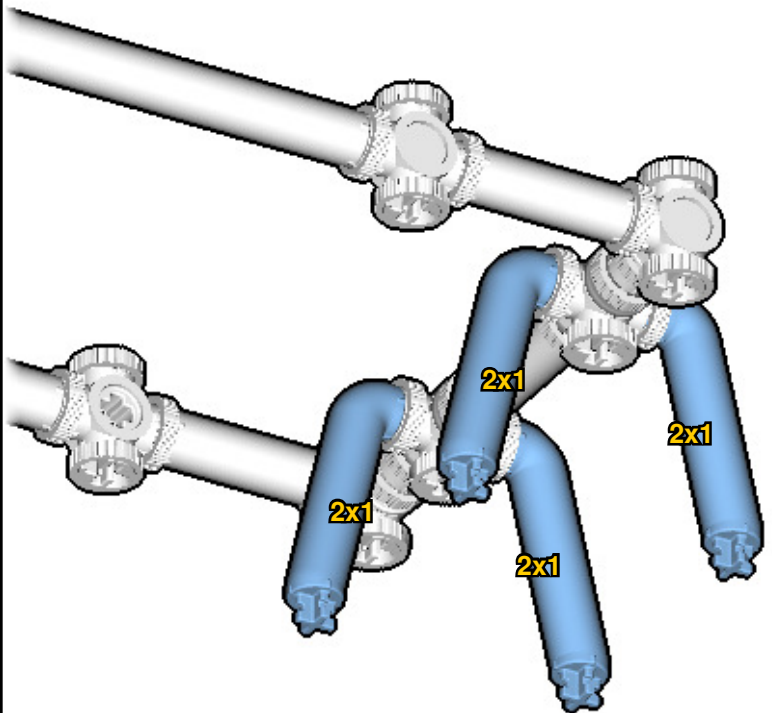

CROSS
BEAMS™

FERRIS WHEEL

SIZE
1.2ft x 1.0ft x 0.4ft

PIECES
350

DESIGNER
Charles Sharman

MADE IN
U.S.A.

⚠ WARNING: Small parts. Age 14+. Not a toy. Handle responsibly. U.S. Patent 9,086,087.

Wrong
Connecting/Disconnecting Two Directions

Right
Connecting/Disconnecting One Direction

1

New pieces are drawn blue. Old pieces are drawn white.
See back for piece names.

2

Connect new pieces together before connecting to old pieces.

3

4

5

6

7

 : Copy new pieces from old pieces.

Submodel begins → **9**

11

12

13

16

17

18

19

20

21

22

23

24