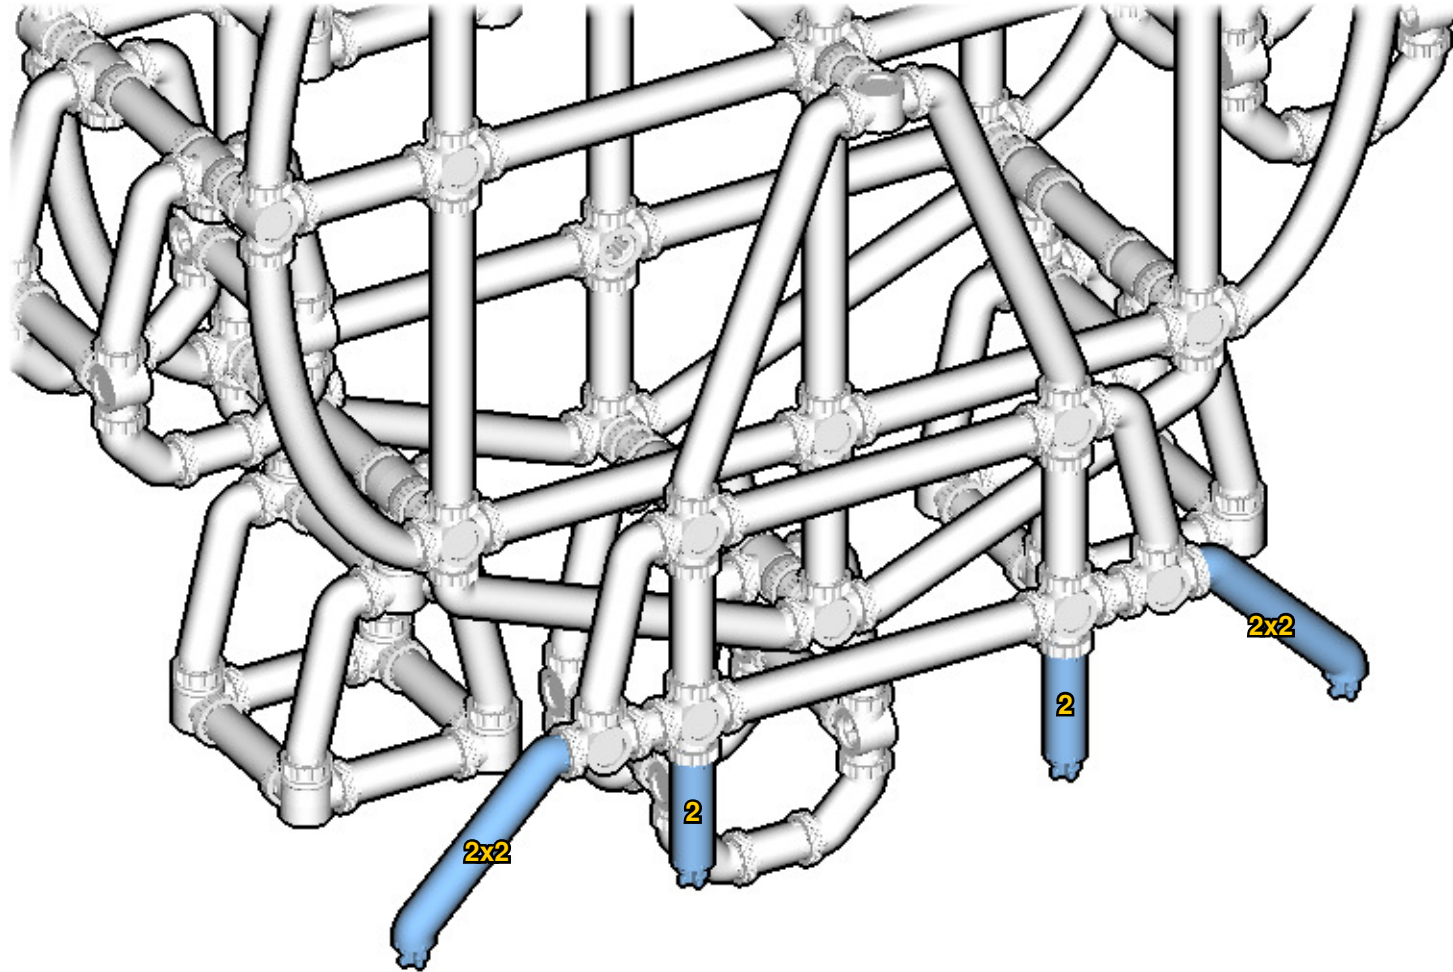

CROSS
BEAMS™

FERRIS WHEEL

SIZE
1.2ft x 1.0ft x 0.4ft

PIECES
350

DESIGNER
Charles Sharman

MADE IN
U.S.A.

⚠ WARNING: Small parts. Age 14+. Not a toy. Handle responsibly. U.S. Patent 9,086,087.

Wrong
Connecting/Disconnecting Two Directions

17

18

19

20

21

22

23

24

25

26

33

34

35

36

INVENTORY

ACTUAL SIZE