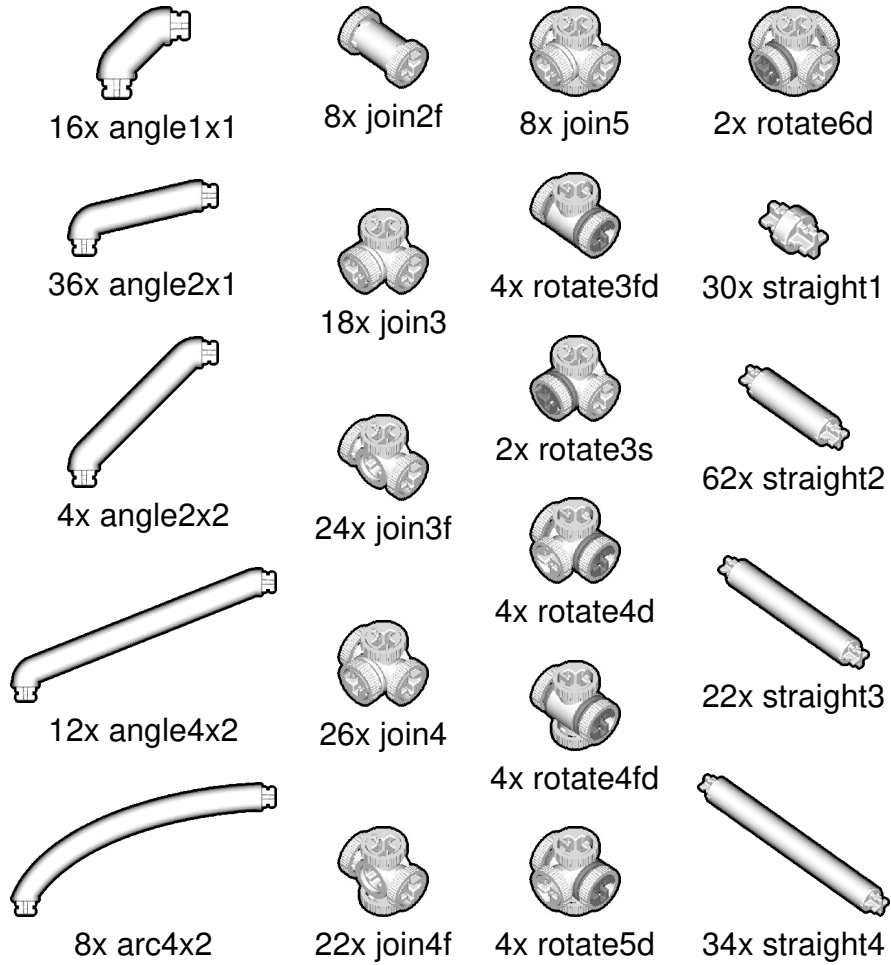

CROSS
BEAMS™

FERRIS WHEEL

SIZE
1.2ft x 1.0ft x 0.4ft

PIECES
350

DESIGNER
Charles Sharman

MADE IN
U.S.A.

⚠ WARNING: Small parts. Age 14+. Not a toy. Handle responsibly. U.S. Patent 9,086,087.

Wrong
Connecting/Disconnecting Two Directions

Right
Connecting/Disconnecting One Direction

1

New pieces are drawn blue. Old pieces are drawn white.
See back for piece names.

2

Connect new pieces together before connecting to old pieces.

3

4

5

17

18

19

20

21

22

23

24

25

26

33

34

35

36

INVENTORY

ACTUAL SIZE