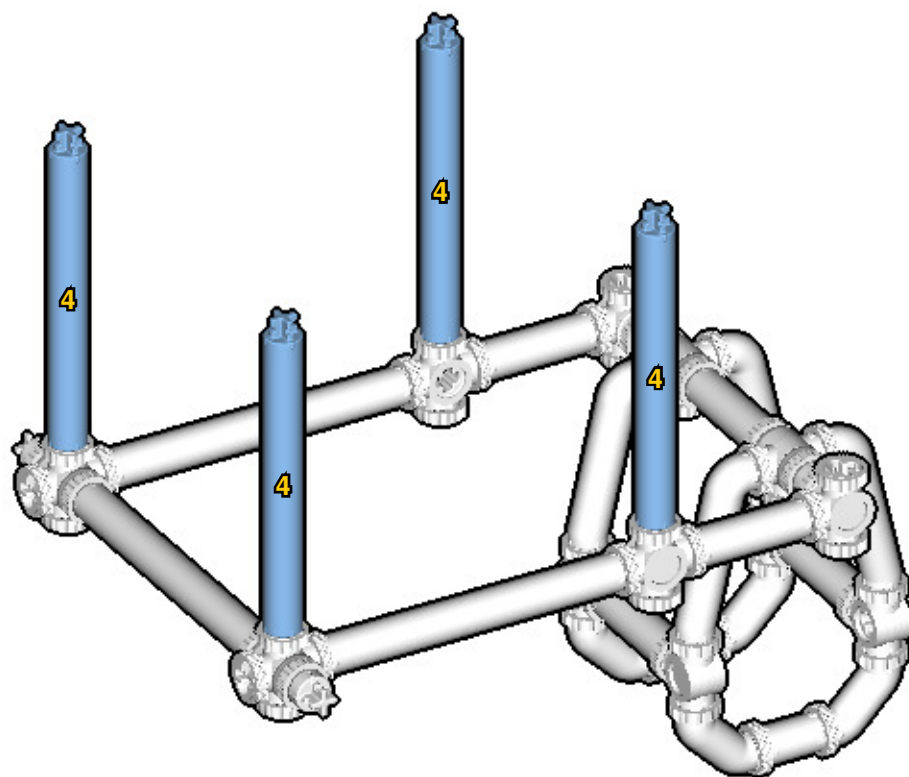

CROSS
BEAMS™

FERRIS WHEEL

SIZE
1.2ft x 1.0ft x 0.4ft

PIECES
350

DESIGNER
Charles Sharman

MADE IN
U.S.A.

⚠ WARNING: Small parts. Age 14+. Not a toy. Handle responsibly. U.S. Patent 9,086,087.

Wrong
Connecting/Disconnecting Two Directions

Right
Connecting/Disconnecting One Direction

1

New pieces are drawn blue. Old pieces are drawn white.
See back for piece names.

2

Connect new pieces together before connecting to old pieces.

3

4

5

6

7

 : Copy new pieces from old pieces.

Submodel begins → **9**

11

12

13

16

17

18

19

20

21

22

23

24