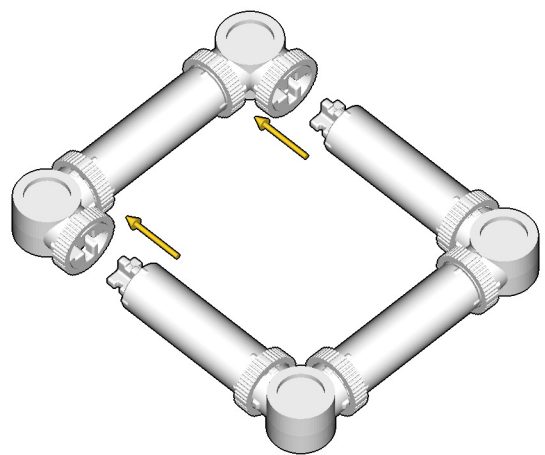

CROSS
BEAMS™

FERRIS WHEEL

SIZE
1.2ft x 1.0ft x 0.4ft

PIECES
350

DESIGNER
Charles Sharman

MADE IN
U.S.A.

⚠ WARNING: Small parts. Age 14+. Not a toy. Handle responsibly. U.S. Patent 9,086,087.

Wrong
Connecting/Disconnecting Two Directions

Right
Connecting/Disconnecting One Direction

1

New pieces are drawn blue. Old pieces are drawn white.
See back for piece names.

2

Connect new pieces together before connecting to old pieces.

3

4

5

6

7

 : Copy new pieces from old pieces.

Submodel begins → **9**

11

12

13

16