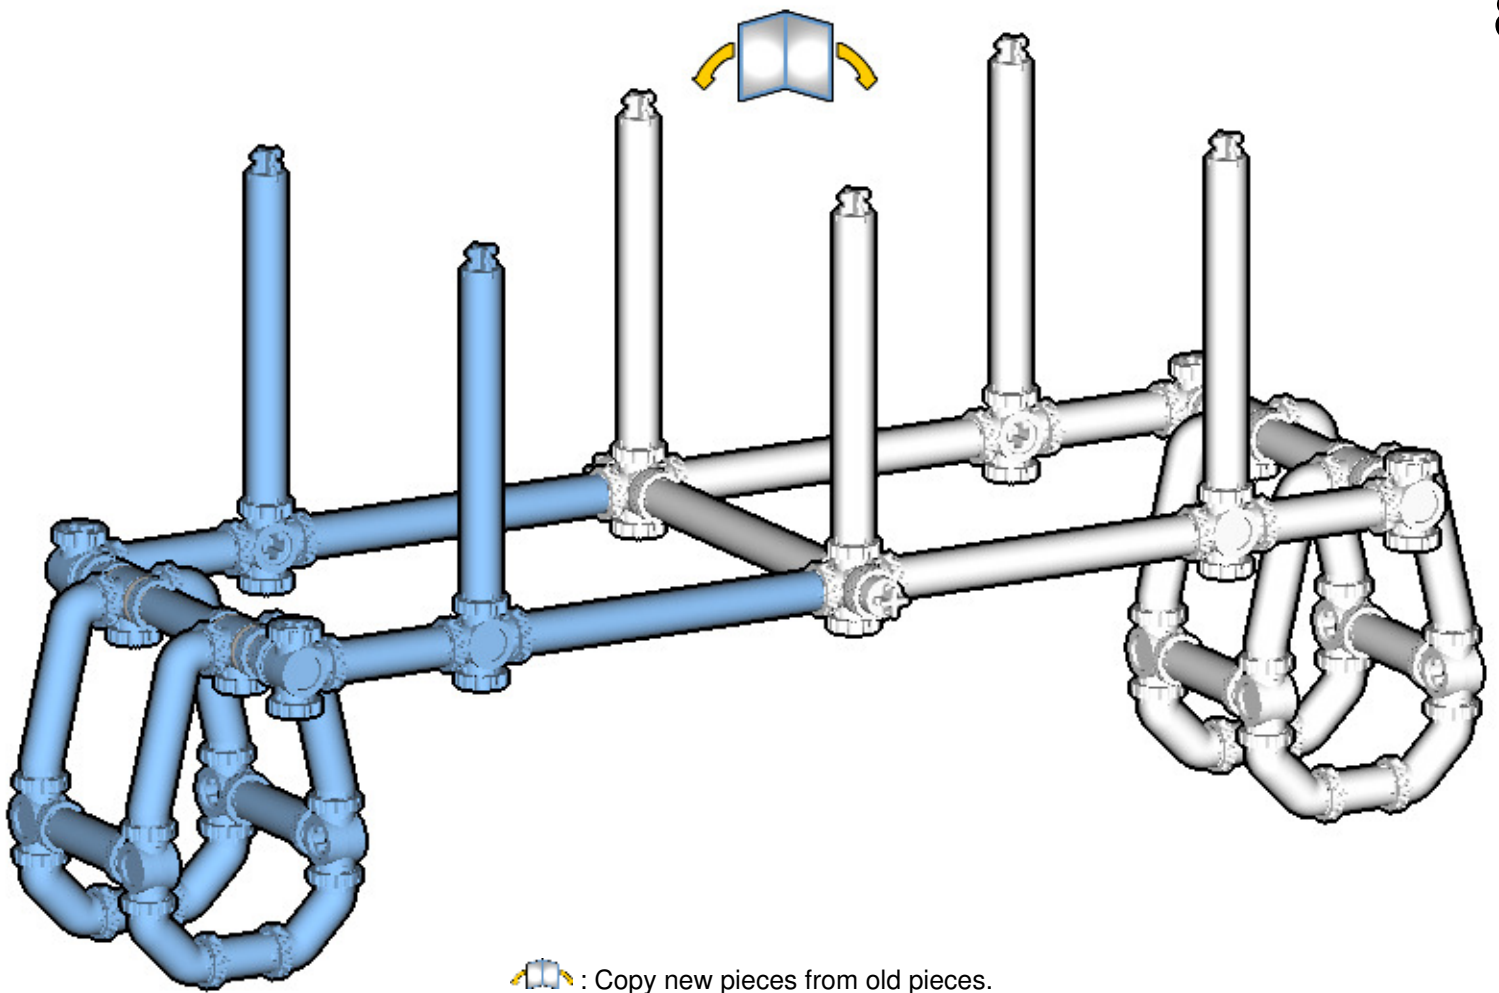

CROSS
BEAMS™

FERRIS WHEEL

SIZE
1.2ft x 1.0ft x 0.4ft

PIECES
350

DESIGNER
Charles Sharman

MADE IN
U.S.A.

⚠ WARNING: Small parts. Age 14+. Not a toy. Handle responsibly. U.S. Patent 9,086,087.

Wrong
Connecting/Disconnecting Two Directions

Right
Connecting/Disconnecting One Direction

1

New pieces are drawn blue. Old pieces are drawn white.
See back for piece names.

2

Connect new pieces together before connecting to old pieces.

3

4

5

6

7

 : Copy new pieces from old pieces.

Submodel begins → **9**

11

12

13

16

17

18

19

20

21

22

23

24