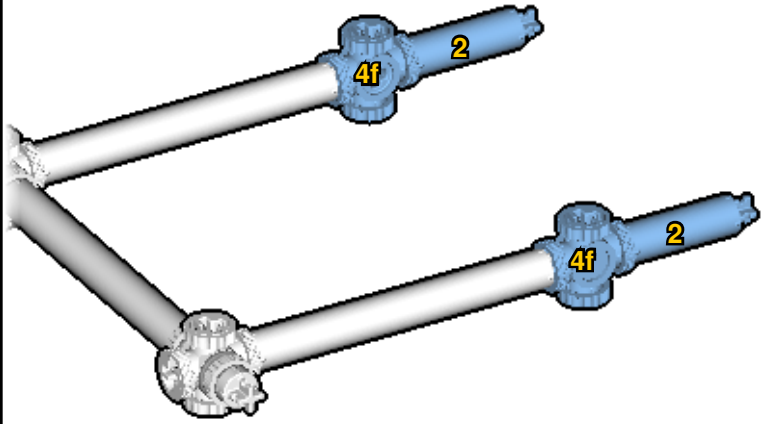

CROSS
BEAMS™

FERRIS WHEEL

SIZE
1.2ft x 1.0ft x 0.4ft

PIECES
350

DESIGNER
Charles Sharman

MADE IN
U.S.A.

⚠ WARNING: Small parts. Age 14+. Not a toy. Handle responsibly. U.S. Patent 9,086,087.

Wrong
Connecting/Disconnecting Two Directions

Right
Connecting/Disconnecting One Direction

1

New pieces are drawn blue. Old pieces are drawn white.
See back for piece names.

2

Connect new pieces together before connecting to old pieces.

3

4

5

6

7

 : Copy new pieces from old pieces.

Submodel begins → **9**

11

12

13

16