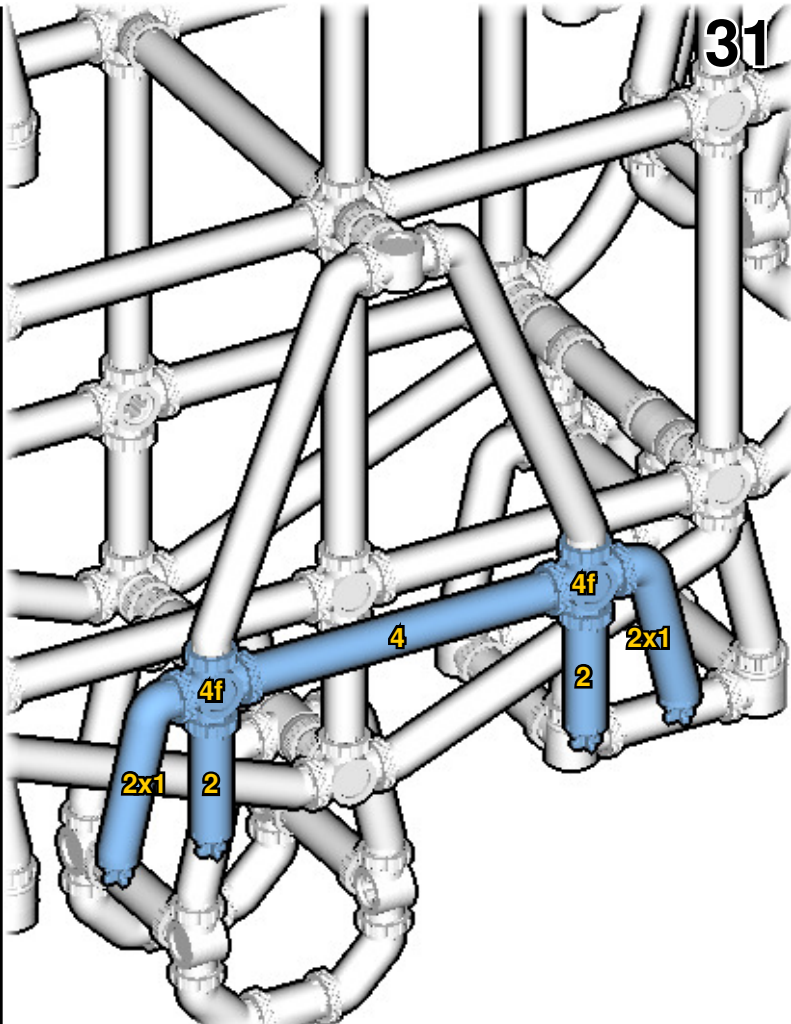

CROSS
BEAMS™

FERRIS WHEEL

SIZE
1.2ft x 1.0ft x 0.4ft

PIECES
350

DESIGNER
Charles Sharman

MADE IN
U.S.A.

⚠ WARNING: Small parts. Age 14+. Not a toy. Handle responsibly. U.S. Patent 9,086,087.

Wrong
Connecting/Disconnecting Two Directions

Right
Connecting/Disconnecting One Direction

1

New pieces are drawn blue. Old pieces are drawn white.
See back for piece names.

2

Connect new pieces together before connecting to old pieces.

3

4

5

17

18

19

20

21

22

23

24

25

26

33

34

35

36

INVENTORY

ACTUAL SIZE