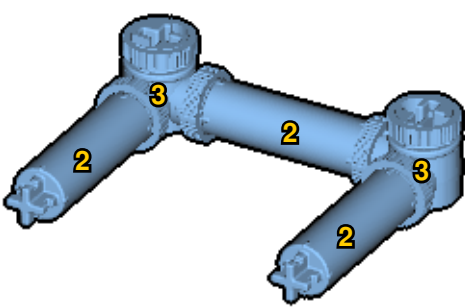

CROSS
BEAMS™

FERRIS WHEEL

SIZE
1.2ft x 1.0ft x 0.4ft

PIECES
350

DESIGNER
Charles Sharman

MADE IN
U.S.A.

⚠ WARNING: Small parts. Age 14+. Not a toy. Handle responsibly. U.S. Patent 9,086,087.

Wrong
Connecting/Disconnecting Two Directions

Right
Connecting/Disconnecting One Direction

1

New pieces are drawn blue. Old pieces are drawn white.
See back for piece names.

2

Connect new pieces together before connecting to old pieces.

3

4

5

6

7

 : Copy new pieces from old pieces.

Submodel begins → **9**

11

12

13

16

17

18

19

20

21

22

23

24