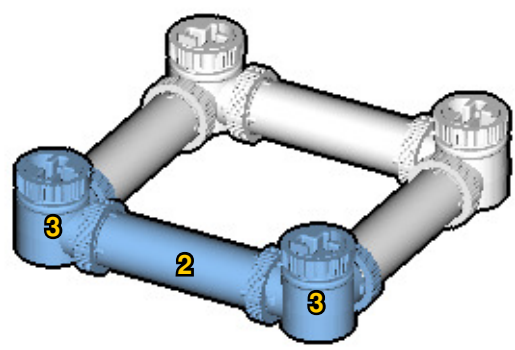

CROSS
BEAMS™

FERRIS WHEEL

SIZE
1.2ft x 1.0ft x 0.4ft

PIECES
350

DESIGNER
Charles Sharman

MADE IN
U.S.A.

⚠ WARNING: Small parts. Age 14+. Not a toy. Handle responsibly. U.S. Patent 9,086,087.

Wrong
Connecting/Disconnecting Two Directions

Right
Connecting/Disconnecting One Direction

1

New pieces are drawn blue. Old pieces are drawn white.
See back for piece names.

2

Connect new pieces together before connecting to old pieces.

3

4

5

6

7

 : Copy new pieces from old pieces.

Submodel begins → **9**

11

12

13

16

17

18

19

20

21

22

23

24