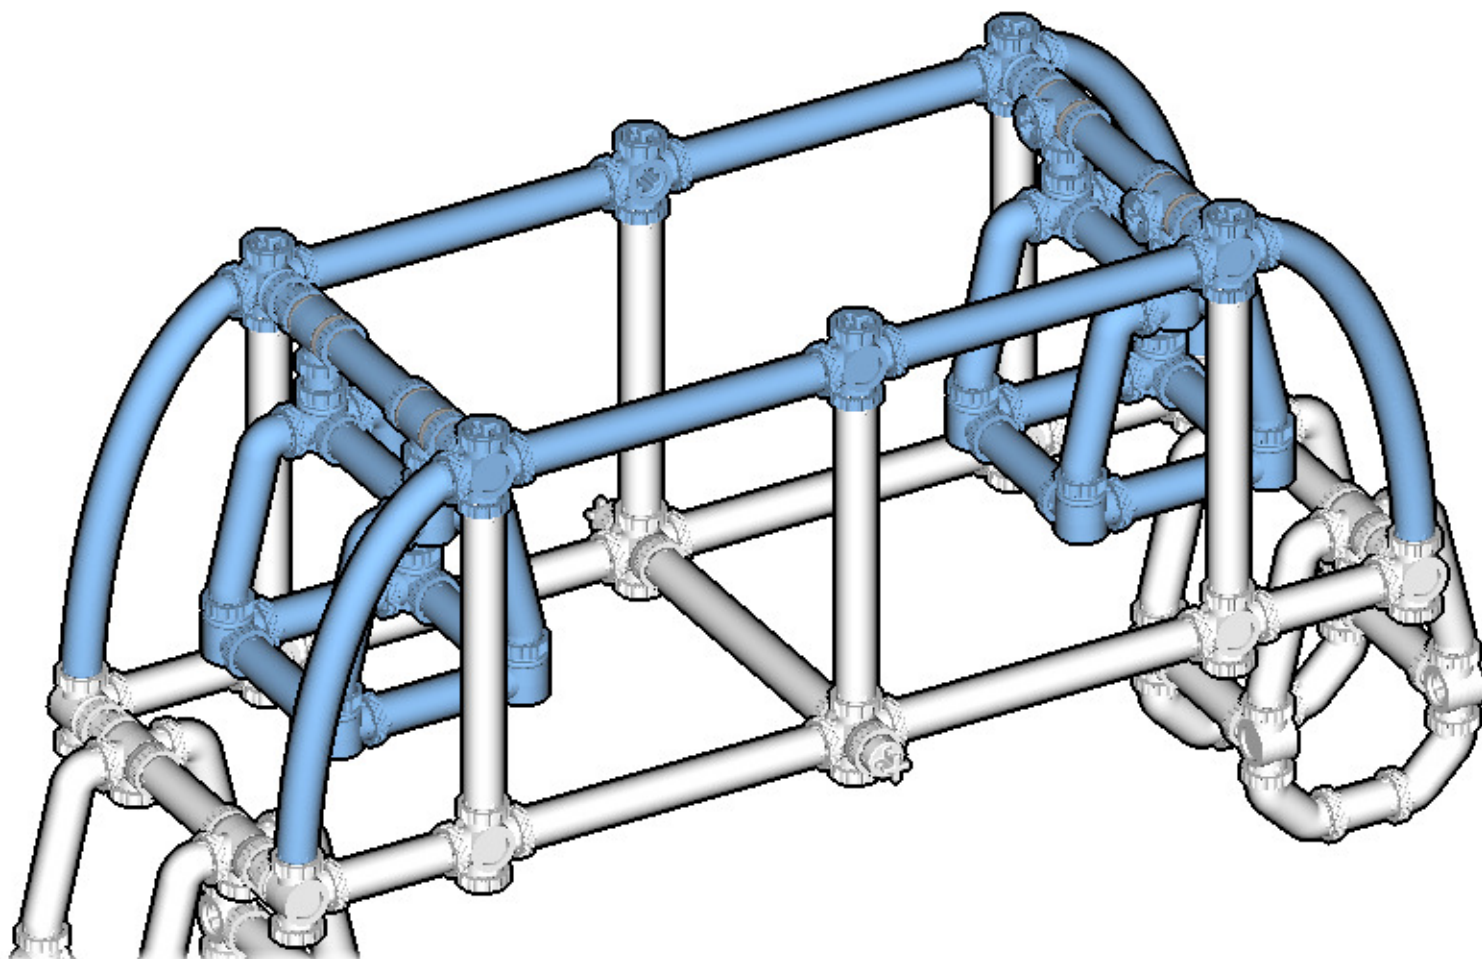

CROSS
BEAMS™

FERRIS WHEEL

SIZE
1.2ft x 1.0ft x 0.4ft

PIECES
350

DESIGNER
Charles Sharman

MADE IN
U.S.A.

⚠ WARNING: Small parts. Age 14+. Not a toy. Handle responsibly. U.S. Patent 9,086,087.

Wrong
Connecting/Disconnecting Two Directions

6

7

 : Copy new pieces from old pieces.

Submodel begins → **9**

11

12

13

16

17

18

19

20

21

22

23

24

25

26

33

34

35

36

INVENTORY

ACTUAL SIZE