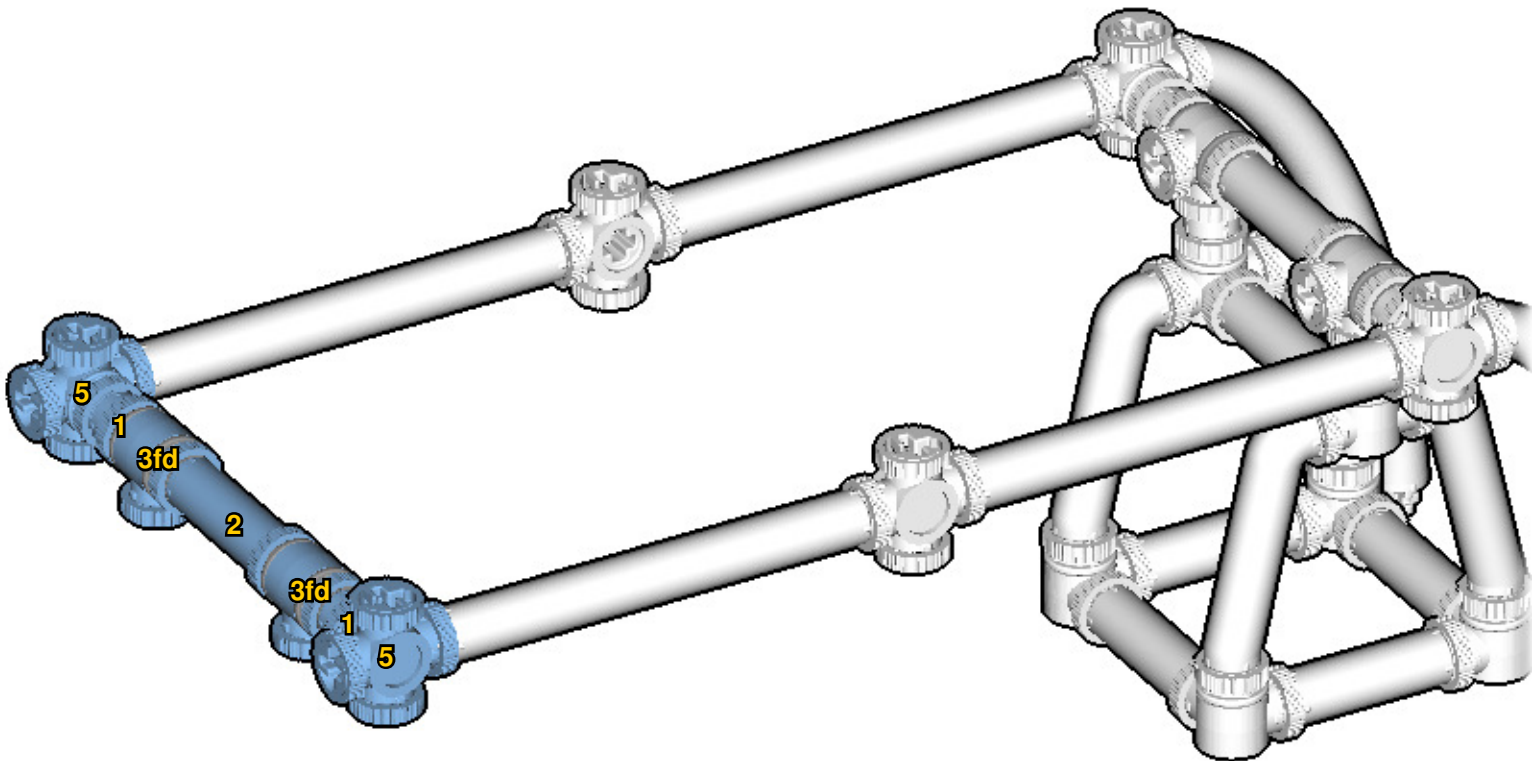

CROSS
BEAMS™

FERRIS WHEEL

SIZE
1.2ft x 1.0ft x 0.4ft

PIECES
350

DESIGNER
Charles Sharman

MADE IN
U.S.A.

⚠ WARNING: Small parts. Age 14+. Not a toy. Handle responsibly. U.S. Patent 9,086,087.

Wrong
Connecting/Disconnecting Two Directions

Right
Connecting/Disconnecting One Direction

1

New pieces are drawn blue. Old pieces are drawn white.
See back for piece names.

2

Connect new pieces together before connecting to old pieces.

3

4

5

6

7

 : Copy new pieces from old pieces.

Submodel begins → **9**

11

12

13

16

17

18

19

20

21

22

23

24