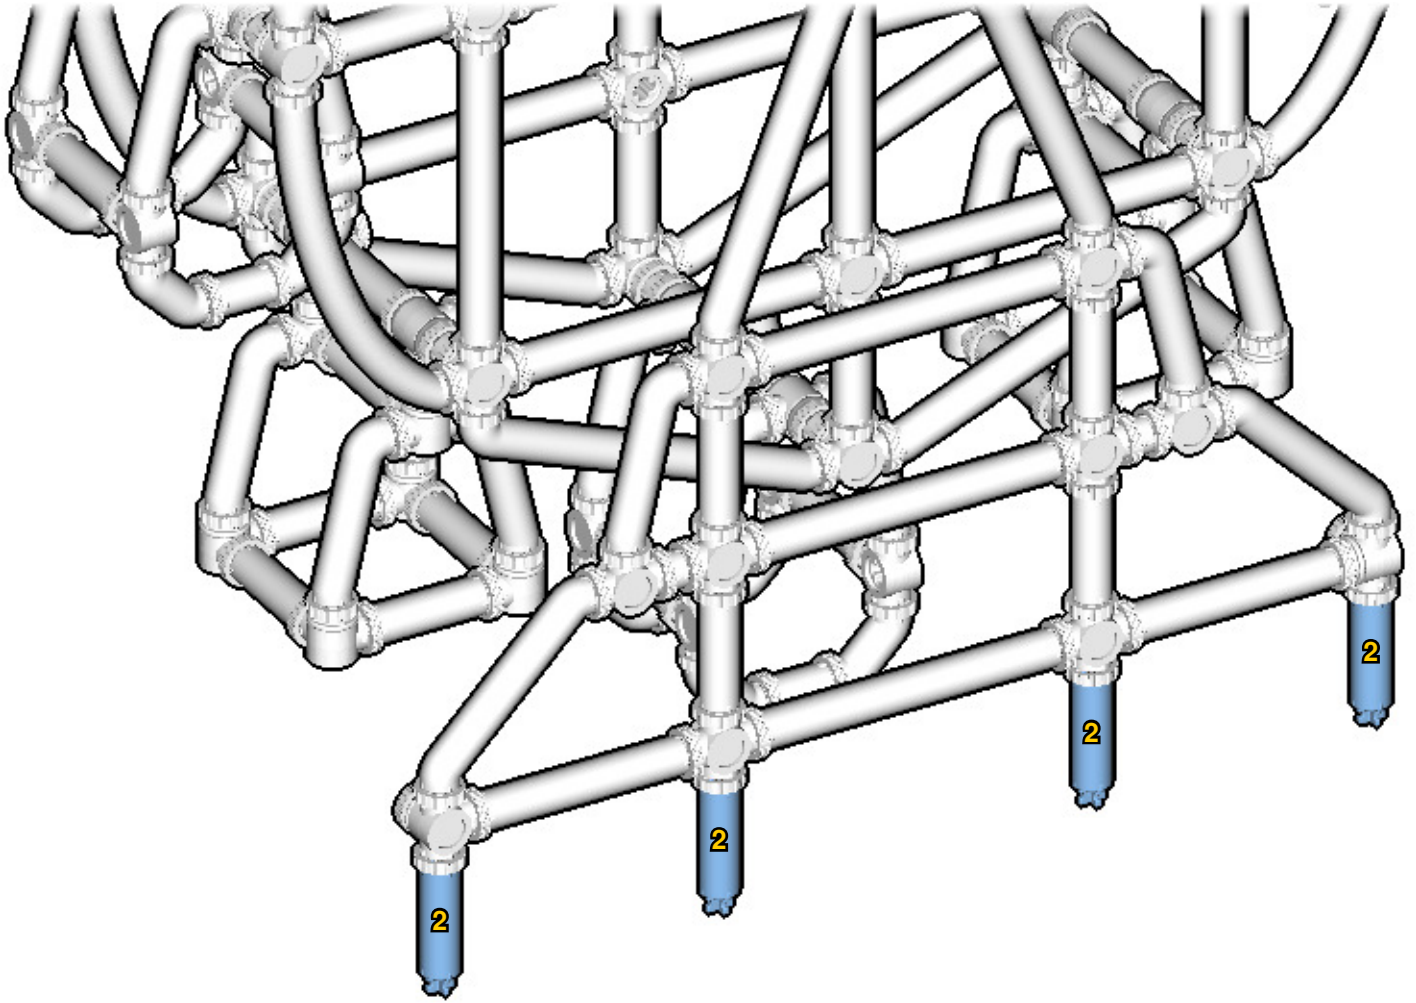

CROSS
BEAMS™

FERRIS WHEEL

SIZE
1.2ft x 1.0ft x 0.4ft

PIECES
350

DESIGNER
Charles Sharman

MADE IN
U.S.A.

⚠ WARNING: Small parts. Age 14+. Not a toy. Handle responsibly. U.S. Patent 9,086,087.

Wrong
Connecting/Disconnecting Two Directions

25

26

33

34

35

36

INVENTORY

ACTUAL SIZE