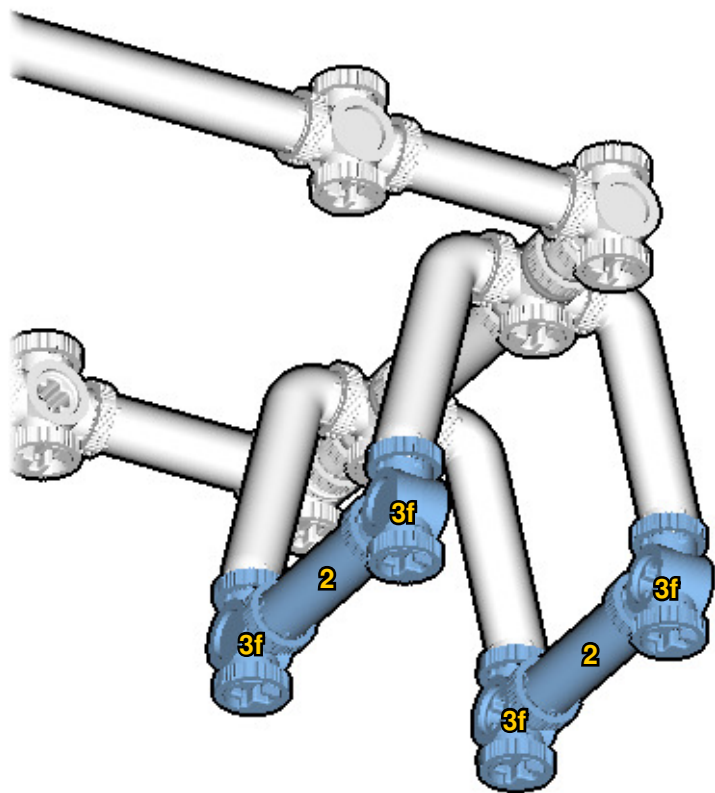

CROSS
BEAMS™

FERRIS WHEEL

SIZE
1.2ft x 1.0ft x 0.4ft

PIECES
350

DESIGNER
Charles Sharman

MADE IN
U.S.A.

⚠ WARNING: Small parts. Age 14+. Not a toy. Handle responsibly. U.S. Patent 9,086,087.

Wrong
Connecting/Disconnecting Two Directions

Right
Connecting/Disconnecting One Direction

1

New pieces are drawn blue. Old pieces are drawn white.
See back for piece names.

2

Connect new pieces together before connecting to old pieces.

3

4

5

6

7

 : Copy new pieces from old pieces.

Submodel begins → **9**

11

12

13

16

17

18

19

20

21

22

23

24