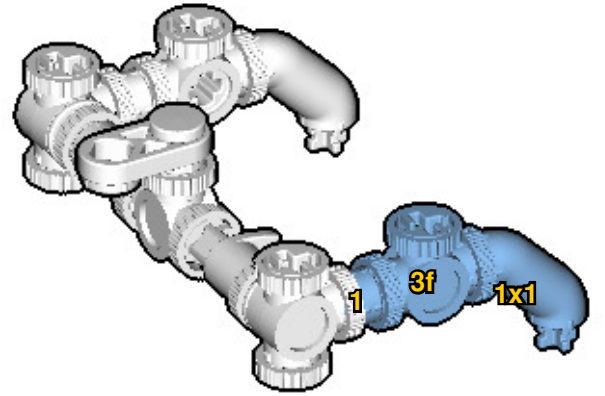

FROG PULL TOY

SIZE	1.0ft x 0.7ft x 0.5ft
DESIGNER	Charles Sharman
PIECES	168
MADE IN	U.S.A.

⚠ WARNING: Small parts. Age 12+. Handle responsibly. U.S. Patent 9,086,087.

Wrong
Connecting/Disconnecting Two Directions

Right
Connecting/Disconnecting One Direction

1

New pieces are drawn blue. Old pieces are drawn white.
See back for piece names.

2

Connect new pieces together before connecting to old pieces.

3

Submodel begins → **4**

5

6

Submodel ends → **7**

Connect submodel to model.

11

12

13

14