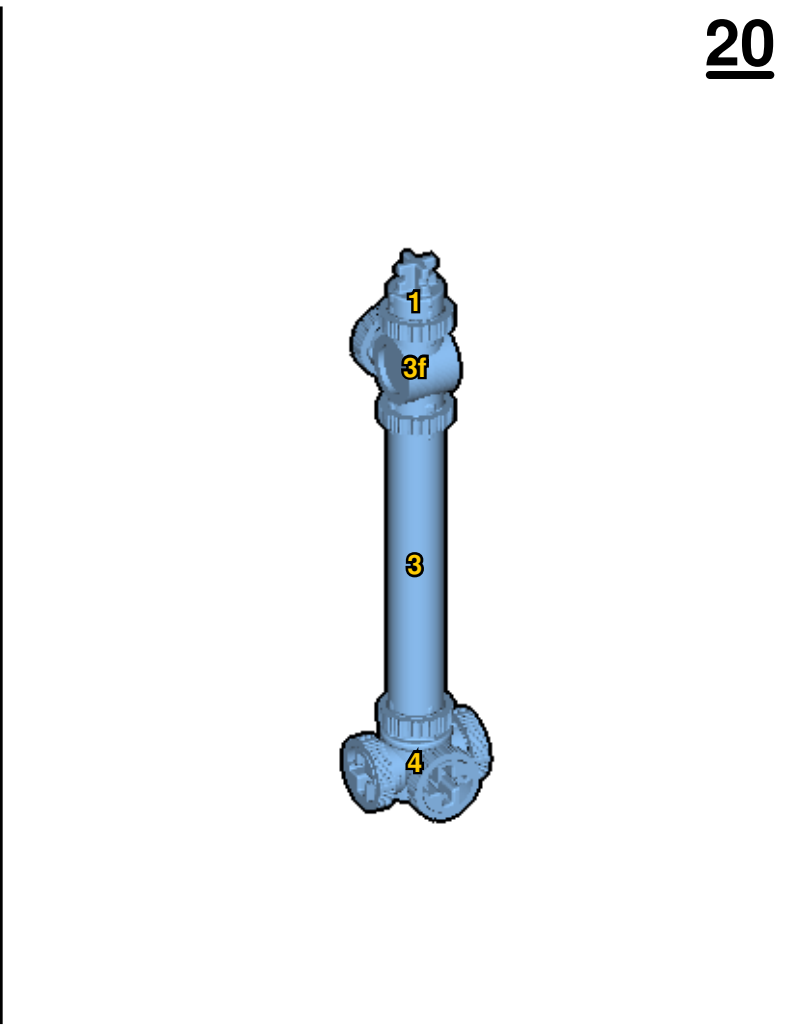

FROG PULL TOY

SIZE	1.0ft x 0.7ft x 0.5ft
DESIGNER	Charles Sharman
PIECES	168
MADE IN	U.S.A.

⚠ WARNING: Small parts. Age 12+. Handle responsibly. U.S. Patent 9,086,087.

Wrong
Connecting/Disconnecting Two Directions

Right
Connecting/Disconnecting One Direction

1

New pieces are drawn blue. Old pieces are drawn white.
See back for piece names.

2

Connect new pieces together before connecting to old pieces.

3

Submodel begins → **4**

5

6

Submodel ends → **7**

Connect submodel to model.

11

12

13

14

15

16

17

18

✦ : The next frame is centered on this piece.

INVENTORY

ACTUAL SIZE