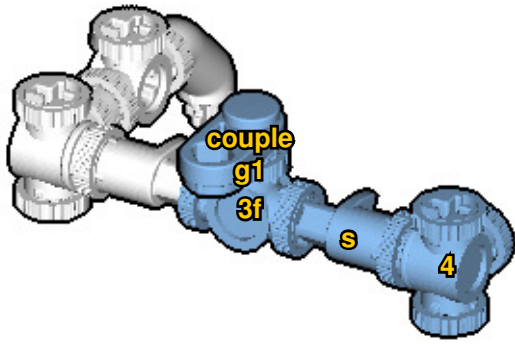

FROG PULL TOY

SIZE	1.0ft x 0.7ft x 0.5ft
DESIGNER	Charles Sharman
PIECES	168
MADE IN	U.S.A.

⚠ WARNING: Small parts. Age 12+. Handle responsibly. U.S. Patent 9,086,087.

Wrong
Connecting/Disconnecting Two Directions

Right
Connecting/Disconnecting One Direction

1

New pieces are drawn blue. Old pieces are drawn white.
See back for piece names.

2

Connect new pieces together before connecting to old pieces.

3

Submodel begins → **4**

5

6

Submodel ends → **7**

Connect submodel to model.

11

12

13

14

15

16

17

18

✦ : The next frame is centered on this piece.

INVENTORY

ACTUAL SIZE