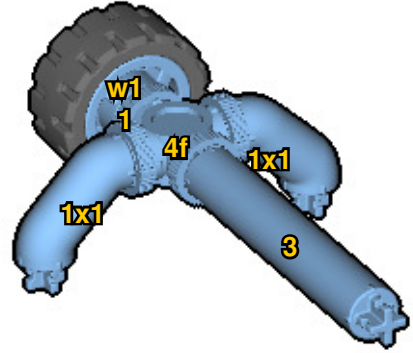

Right
Connecting/Disconnecting One Direction

1

New pieces are drawn blue. Old pieces are drawn white.
See back for piece names.

2

Connect new pieces together before connecting to old pieces.

3

Submodel begins → **4**

5

6

Submodel ends → **7**

Connect submodel to model.

11

12

13

14

15

16

17

18

✦ : The next frame is centered on this piece.

INVENTORY

ACTUAL SIZE