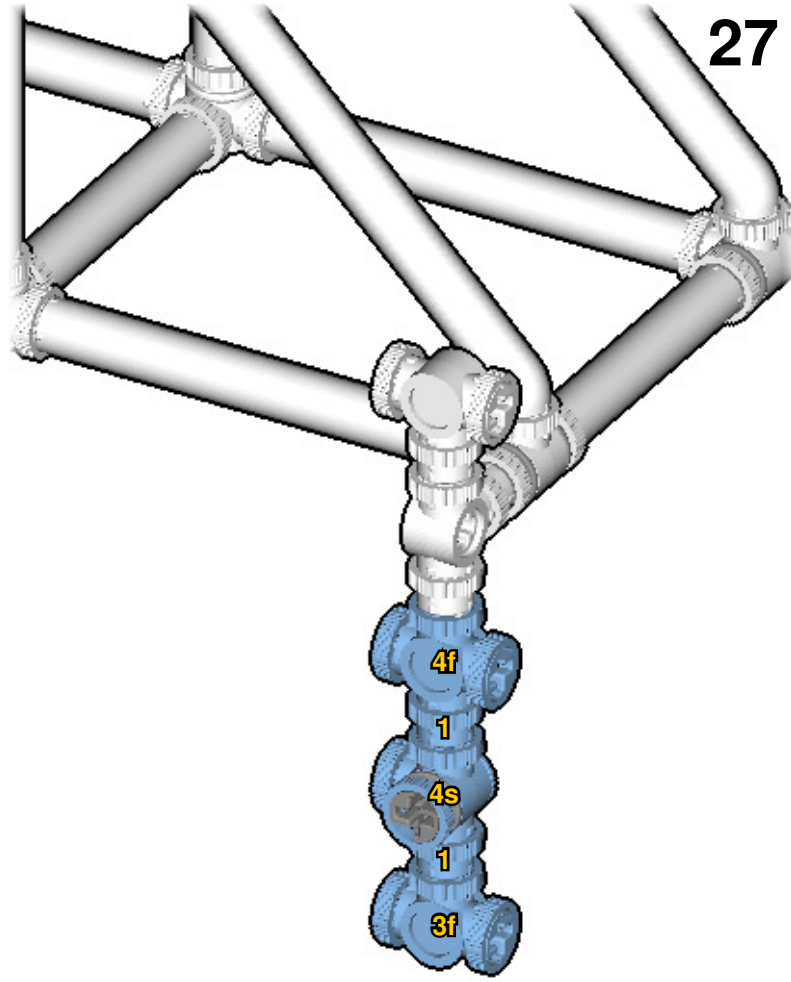

FROG PULL TOY

SIZE	1.0ft x 0.7ft x 0.5ft
DESIGNER	Charles Sharman
PIECES	168
MADE IN	U.S.A.

⚠ WARNING: Small parts. Age 12+. Handle responsibly. U.S. Patent 9,086,087.

Wrong
Connecting/Disconnecting Two Directions

Right
Connecting/Disconnecting One Direction

1

New pieces are drawn blue. Old pieces are drawn white.
See back for piece names.

2

Connect new pieces together before connecting to old pieces.

3

Submodel begins → **4**

5

6

Submodel ends → **7**

Connect submodel to model.

11

12

13

14

15

16

17

18

✦ : The next frame is centered on this piece.

INVENTORY

ACTUAL SIZE