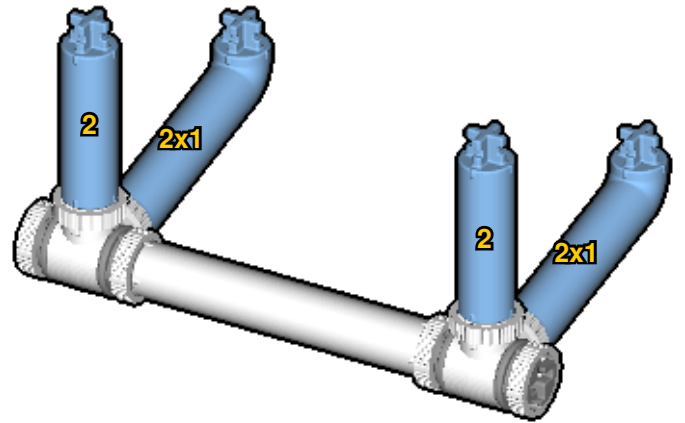

FROG PULL TOY

SIZE	1.0ft x 0.7ft x 0.5ft
DESIGNER	Charles Sharman
PIECES	168
MADE IN	U.S.A.

⚠ WARNING: Small parts. Age 12+. Handle responsibly. U.S. Patent 9,086,087.

Wrong
Connecting/Disconnecting Two Directions

Right
Connecting/Disconnecting One Direction

1

New pieces are drawn blue. Old pieces are drawn white.
See back for piece names.

2

Connect new pieces together before connecting to old pieces.

3

Submodel begins → **4**

5

6

Submodel ends → **7**

Connect submodel to model.

11

12

13

14