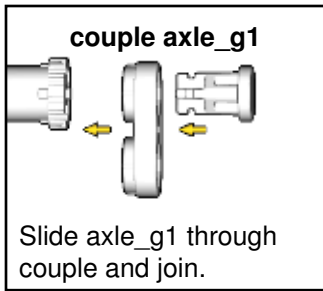

FROG PULL TOY

SIZE	1.0ft x 0.7ft x 0.5ft
DESIGNER	Charles Sharman
PIECES	168
MADE IN	U.S.A.

⚠ WARNING: Small parts. Age 12+. Handle responsibly. U.S. Patent 9,086,087.

Wrong
Connecting/Disconnecting Two Directions

Right
Connecting/Disconnecting One Direction

1

New pieces are drawn blue. Old pieces are drawn white.
See back for piece names.

2

Connect new pieces together before connecting to old pieces.

3

Submodel begins → **4**

5

6

Submodel ends → **7**

Connect submodel to model.

11

12

13

14