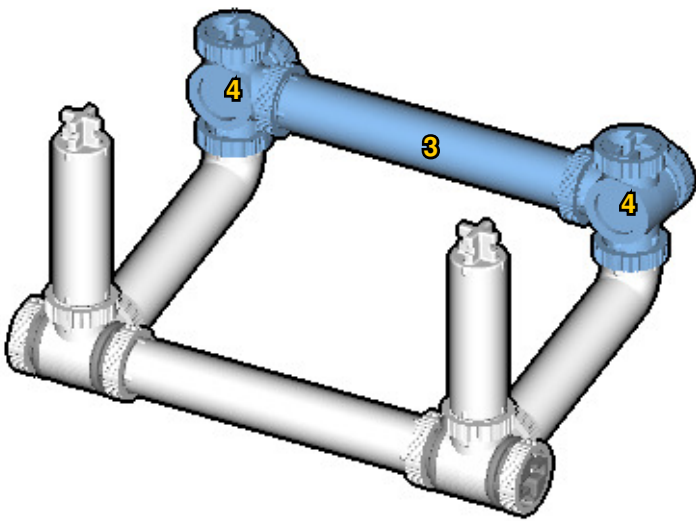

FROG PULL TOY

SIZE	1.0ft x 0.7ft x 0.5ft
DESIGNER	Charles Sharman
PIECES	168
MADE IN	U.S.A.

⚠ WARNING: Small parts. Age 12+. Handle responsibly. U.S. Patent 9,086,087.

Wrong
Connecting/Disconnecting Two Directions

Right
Connecting/Disconnecting One Direction

1

New pieces are drawn blue. Old pieces are drawn white.
See back for piece names.

2

Connect new pieces together before connecting to old pieces.

3

Submodel begins → **4**

5

6

Submodel ends → **7**

Connect submodel to model.

11

12

13

14