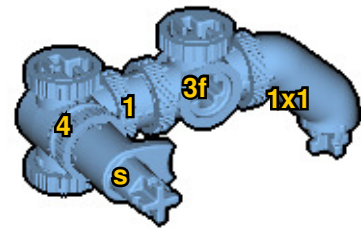

FROG PULL TOY

SIZE	1.0ft x 0.7ft x 0.5ft
DESIGNER	Charles Sharman
PIECES	168
MADE IN	U.S.A.

⚠ WARNING: Small parts. Age 12+. Handle responsibly. U.S. Patent 9,086,087.

Wrong
Connecting/Disconnecting Two Directions

Right
Connecting/Disconnecting One Direction

1

New pieces are drawn blue. Old pieces are drawn white.
See back for piece names.

2

Connect new pieces together before connecting to old pieces.

3

Submodel begins → **4**

5

6

Submodel ends → **7**

Connect submodel to model.

11

12

13

14