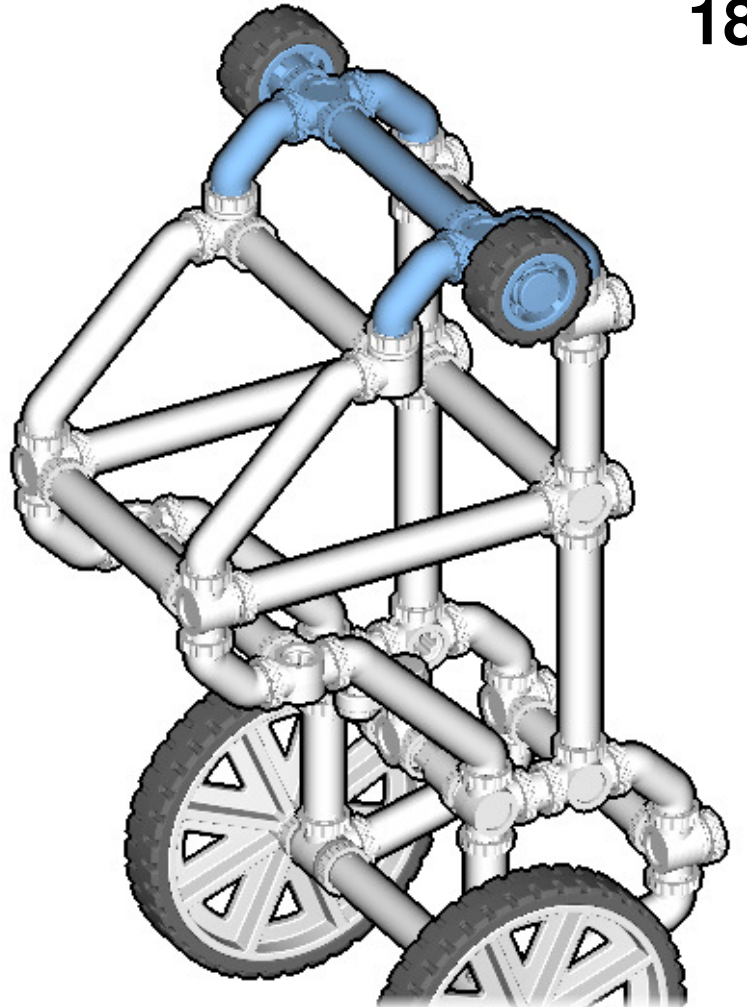

FROG PULL TOY

SIZE	1.0ft x 0.7ft x 0.5ft
DESIGNER	Charles Sharman
PIECES	168
MADE IN	U.S.A.

⚠ WARNING: Small parts. Age 12+. Handle responsibly. U.S. Patent 9,086,087.

Wrong
Connecting/Disconnecting Two Directions

Right
Connecting/Disconnecting One Direction

1

New pieces are drawn blue. Old pieces are drawn white.
See back for piece names.

2

Connect new pieces together before connecting to old pieces.

3

Submodel begins → **4**

5

6

Submodel ends → **7**

Connect submodel to model.

11

12

13

14

15

16

17

18

✦ : The next frame is centered on this piece.

INVENTORY

ACTUAL SIZE