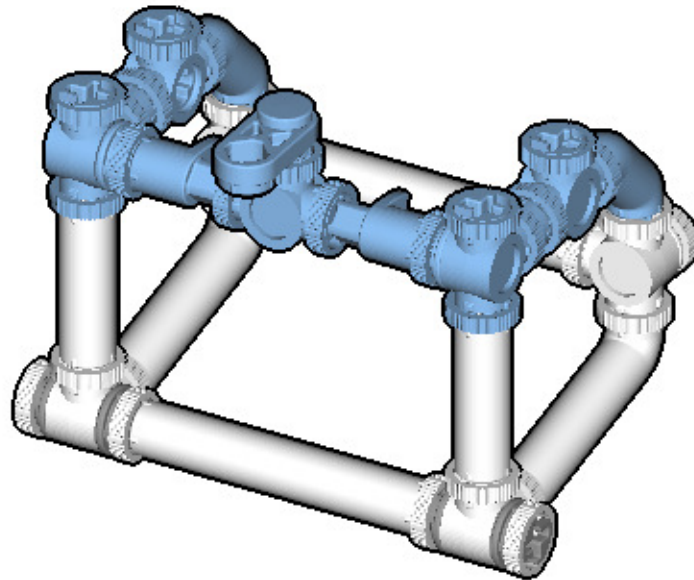

FROG PULL TOY

SIZE	1.0ft x 0.7ft x 0.5ft
DESIGNER	Charles Sharman
PIECES	168
MADE IN	U.S.A.

⚠ WARNING: Small parts. Age 12+. Handle responsibly. U.S. Patent 9,086,087.

Wrong
Connecting/Disconnecting Two Directions

Right
Connecting/Disconnecting One Direction

1

New pieces are drawn blue. Old pieces are drawn white.
See back for piece names.

2

Connect new pieces together before connecting to old pieces.

3

Submodel begins → **4**

5

6

Submodel ends → **7**

Connect submodel to model.

11

12

13

14

15

16

17

18

✦ : The next frame is centered on this piece.

INVENTORY

ACTUAL SIZE