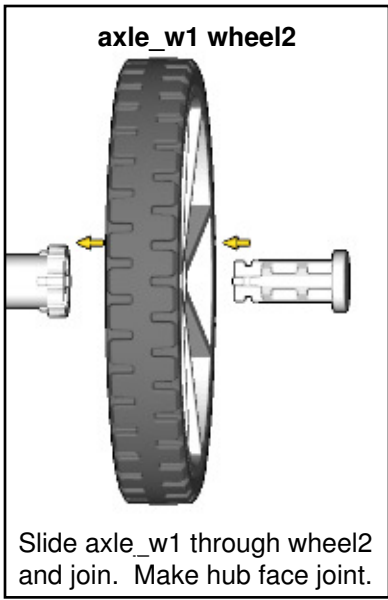

FROG PULL TOY

SIZE	1.0ft x 0.7ft x 0.5ft
DESIGNER	Charles Sharman
PIECES	168
MADE IN	U.S.A.

⚠ WARNING: Small parts. Age 12+. Handle responsibly. U.S. Patent 9,086,087.

Wrong
Connecting/Disconnecting Two Directions

5

6

Submodel ends → **7**

Connect submodel to model.

11

12

13

14

15

16

17

18

✦ : The next frame is centered on this piece.

INVENTORY

ACTUAL SIZE