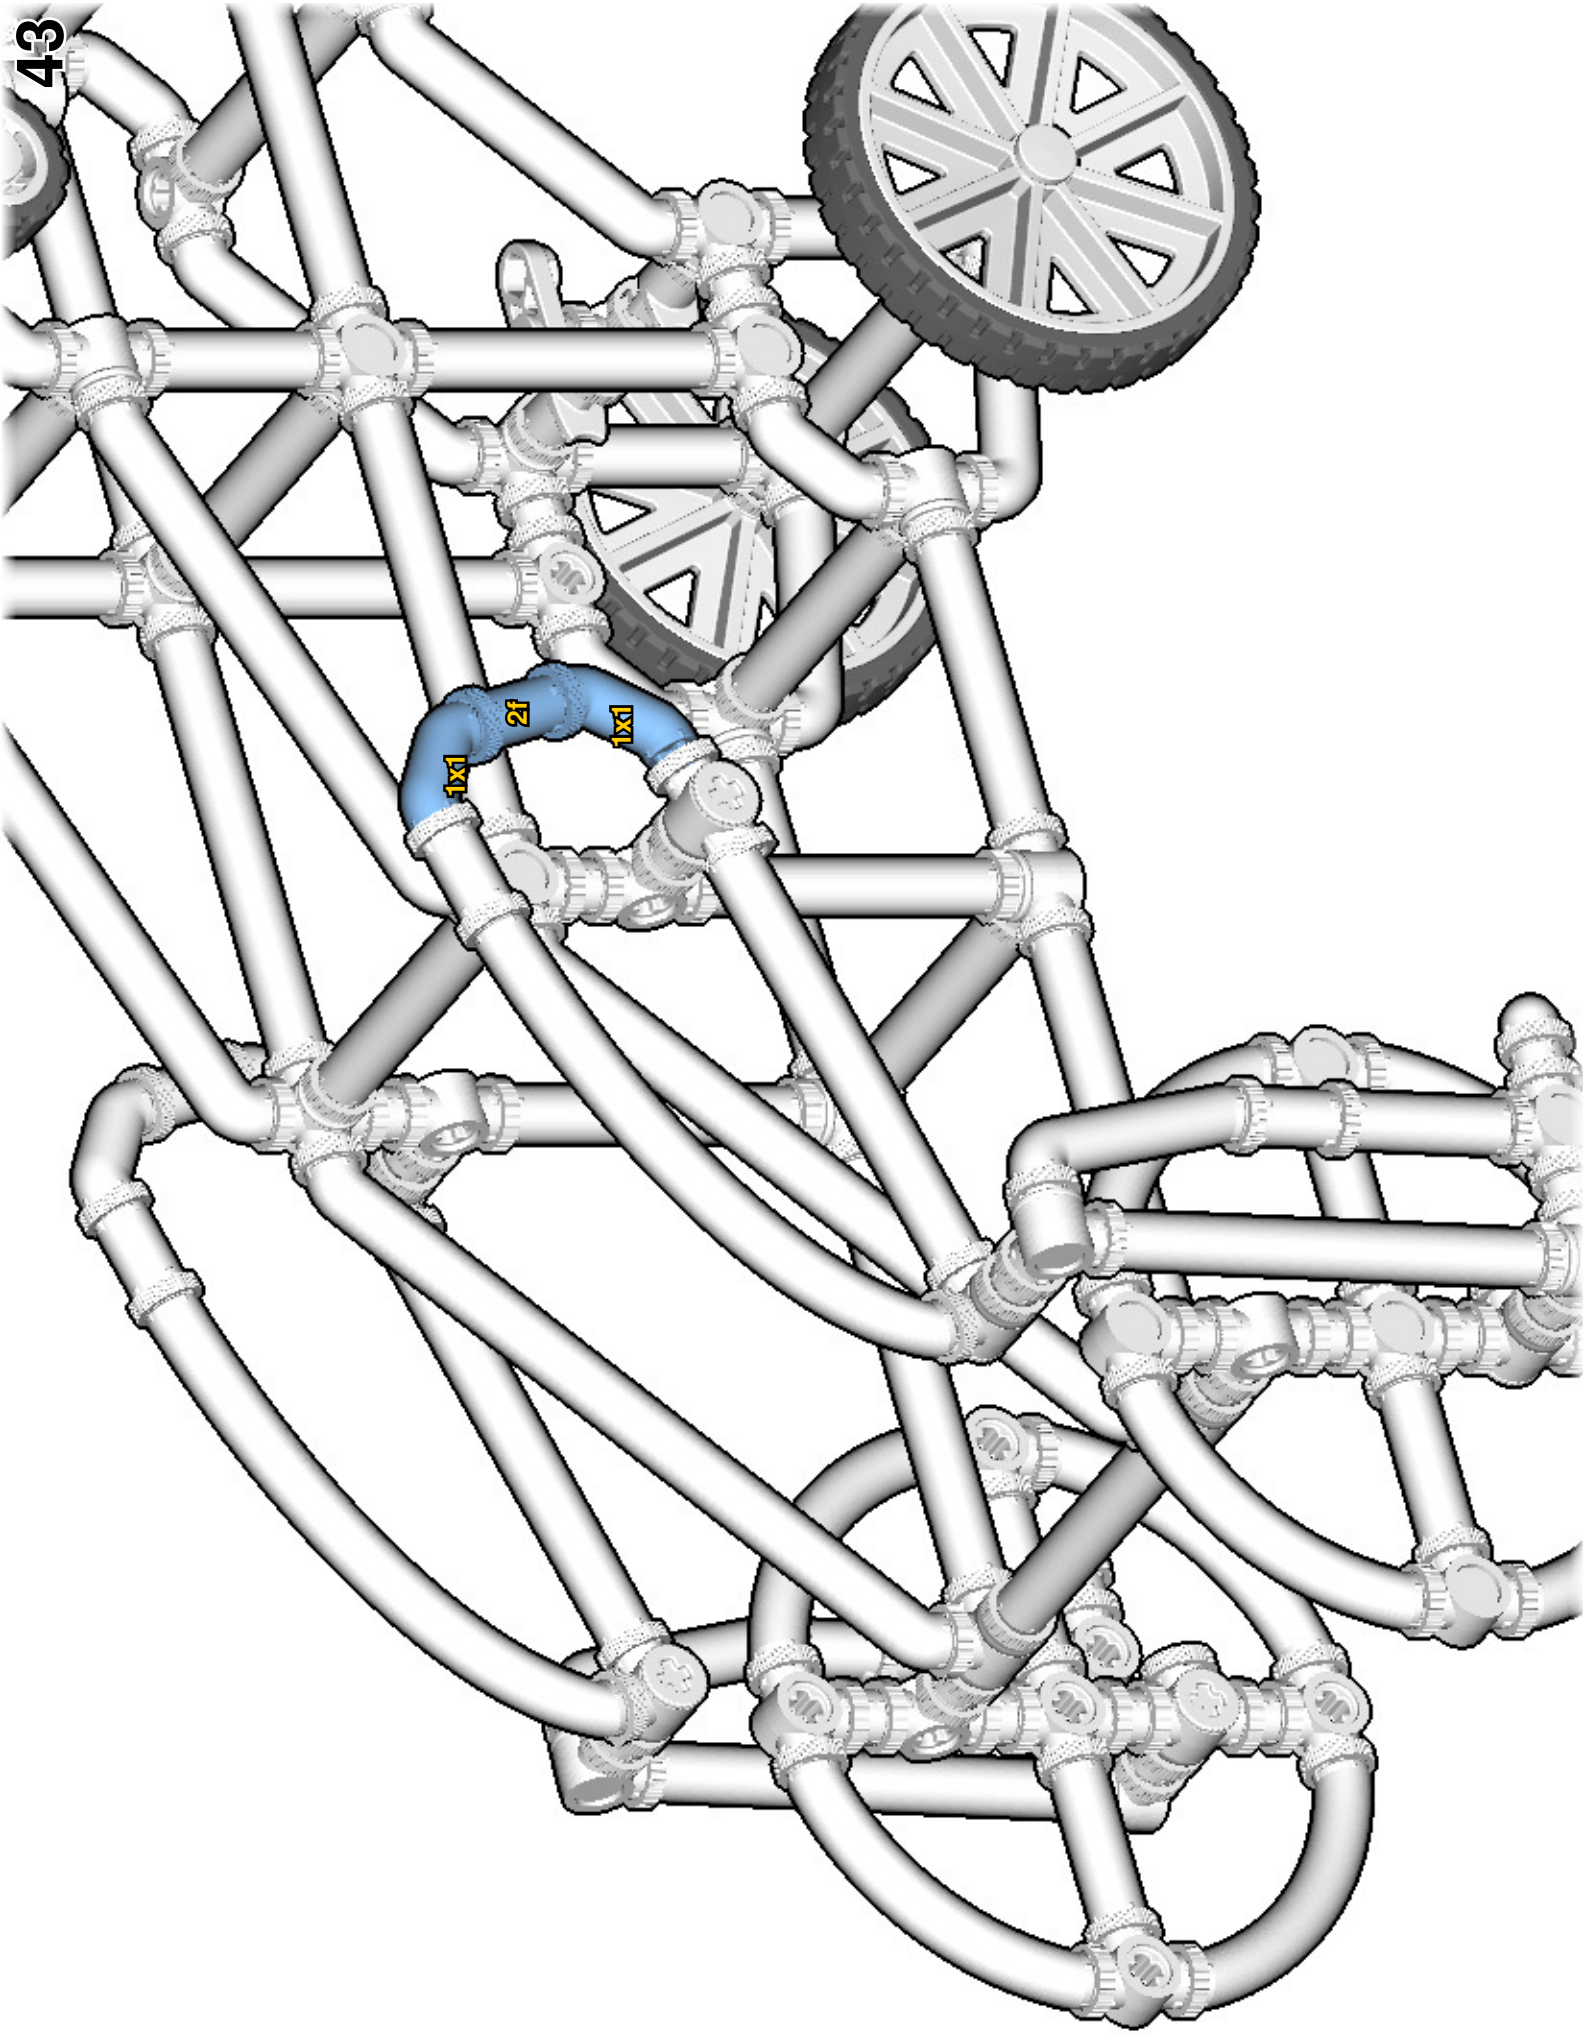

FROG PULL TOY

SIZE	1.0ft x 0.7ft x 0.5ft
DESIGNER	Charles Sharman
PIECES	168
MADE IN	U.S.A.

⚠ WARNING: Small parts. Age 12+. Handle responsibly. U.S. Patent 9,086,087.

Wrong
Connecting/Disconnecting Two Directions

Right
Connecting/Disconnecting One Direction

1

New pieces are drawn blue. Old pieces are drawn white.
See back for piece names.

2

Connect new pieces together before connecting to old pieces.

3

Submodel begins → **4**

5

6

Submodel ends → **7**

Connect submodel to model.

11

12

13

14

15

16

17

18

✦ : The next frame is centered on this piece.

INVENTORY

ACTUAL SIZE