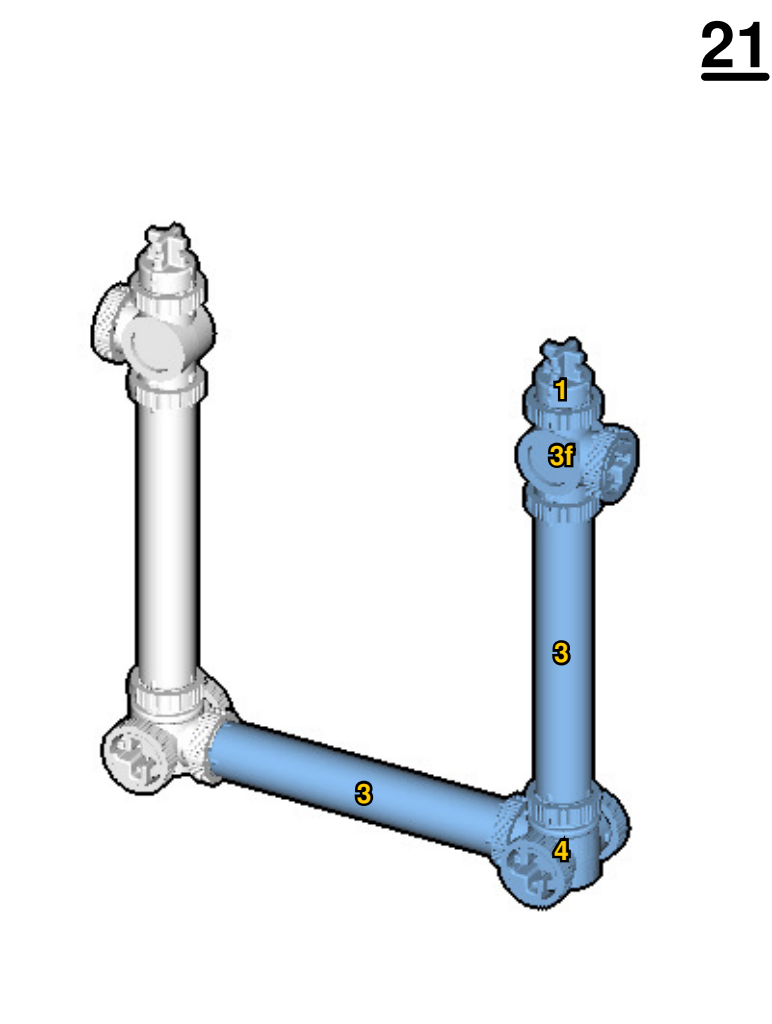

Right
Connecting/Disconnecting One Direction

1

New pieces are drawn blue. Old pieces are drawn white.
See back for piece names.

2

Connect new pieces together before connecting to old pieces.

3

Submodel begins → **4**

5

6

Submodel ends → **7**

Connect submodel to model.

11

12

13

14

15

16

17

18

✦ : The next frame is centered on this piece.

INVENTORY

ACTUAL SIZE