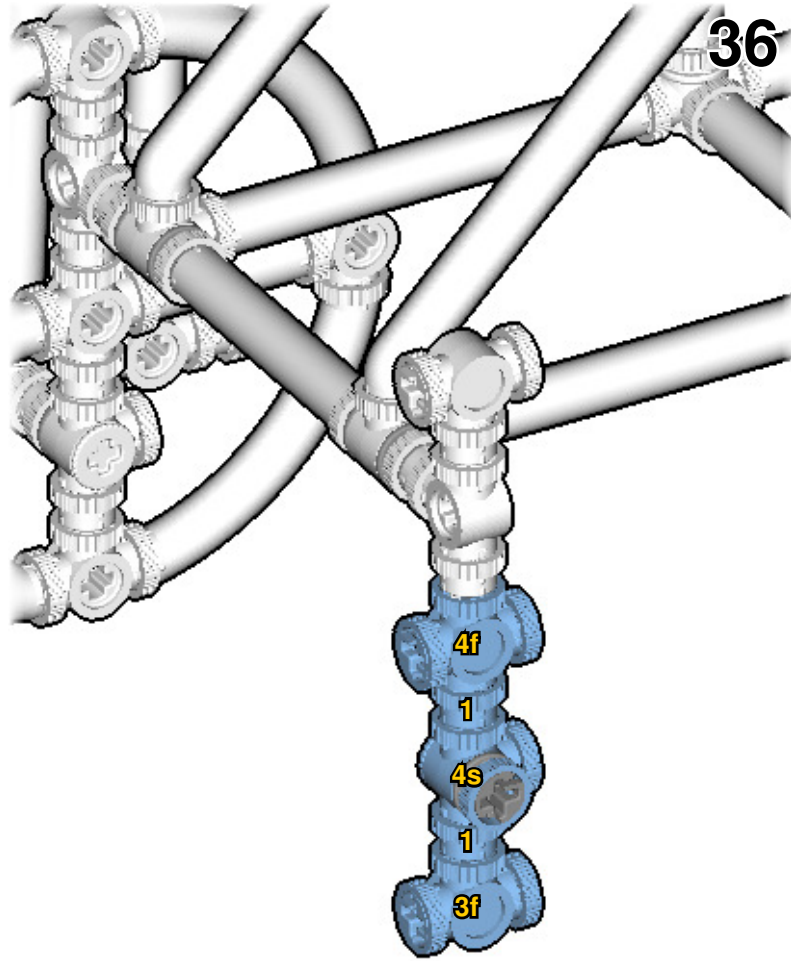

FROG PULL TOY

SIZE	1.0ft x 0.7ft x 0.5ft
DESIGNER	Charles Sharman
PIECES	168
MADE IN	U.S.A.

⚠ WARNING: Small parts. Age 12+. Handle responsibly. U.S. Patent 9,086,087.

Wrong
Connecting/Disconnecting Two Directions

Right
Connecting/Disconnecting One Direction

1

New pieces are drawn blue. Old pieces are drawn white.
See back for piece names.

2

Connect new pieces together before connecting to old pieces.

3

Submodel begins → **4**

5

6

Submodel ends → **7**

Connect submodel to model.

11

12

13

14

15

16

17

18

✦ : The next frame is centered on this piece.

INVENTORY

ACTUAL SIZE