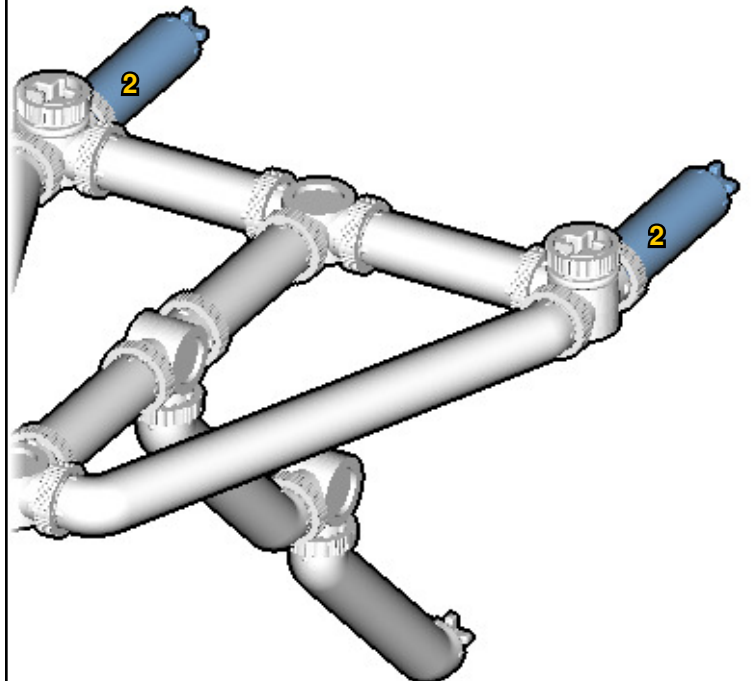

# GALLEON

SIZE	1.6ft x 1.1ft x 0.6ft	PIECES	202
DESIGNER	Derek Sharman	MADE IN	U.S.A.

⚠ WARNING: Small parts. Age 12+. Handle responsibly. U.S. Patent 9,086,087.

Wrong  
Connecting/Disconnecting Two Directions

Right  
Connecting/Disconnecting One Direction

1

New pieces are drawn blue. Old pieces are drawn white.  
See back for piece names.

2

Connect new pieces together before connecting to old pieces.

3

4

Submodel begins → **5**

**6**

Submodel ends → **7**

Connect submodel to model.

**18**

**19**

**10**

**11**

13

# ACTUAL SIZE