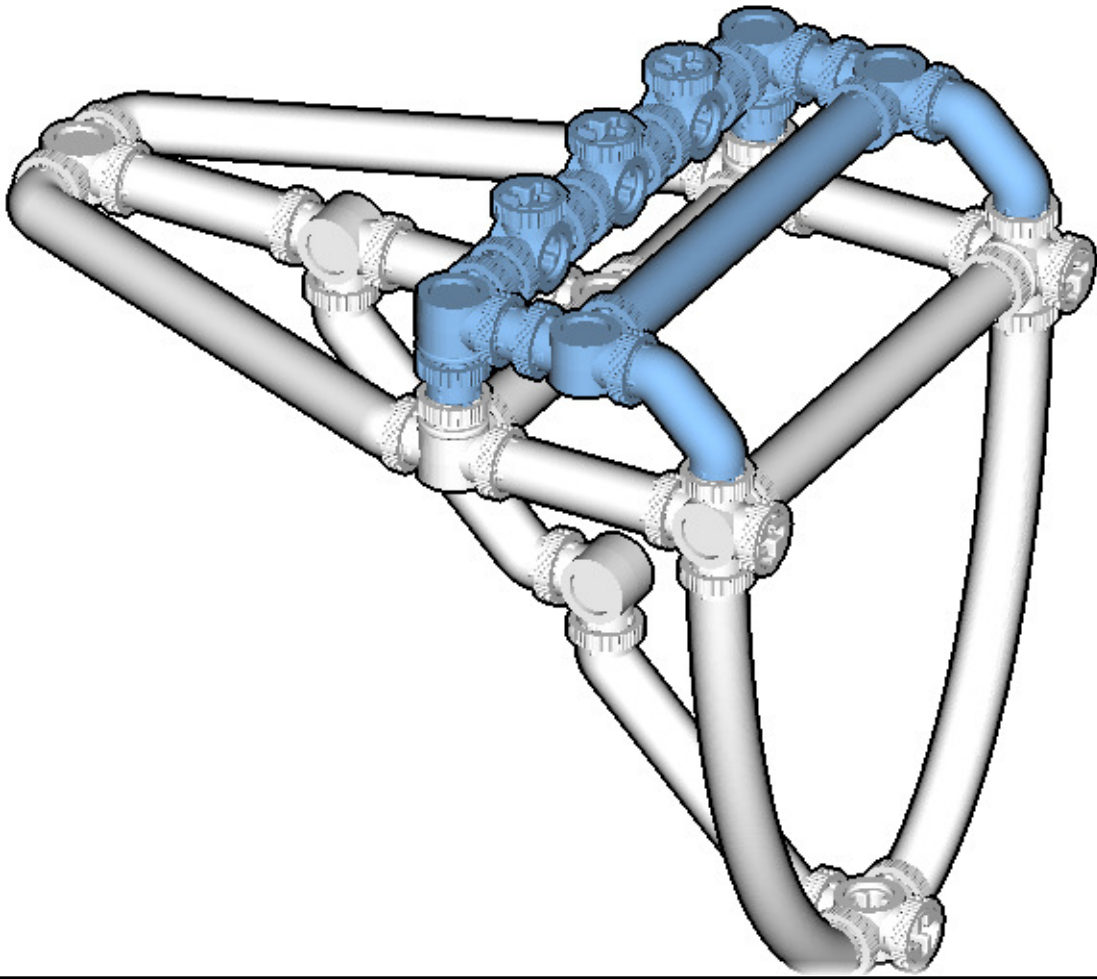

# GALLEON

SIZE	1.6ft x 1.1ft x 0.6ft	PIECES	202
DESIGNER	Derek Sharman	MADE IN	U.S.A.

⚠ WARNING: Small parts. Age 12+. Handle responsibly. U.S. Patent 9,086,087.

Wrong  
Connecting/Disconnecting Two Directions

Right  
Connecting/Disconnecting One Direction

1

New pieces are drawn blue. Old pieces are drawn white.  
See back for piece names.

2

Connect new pieces together before connecting to old pieces.

3

4

Submodel begins → **5**

**6**

Submodel ends → **7**

Connect submodel to model.

**18**

**19**

**10**

**11**

13

14

15

16

17

18

✚ : The next frame is centered on this piece.

19

20