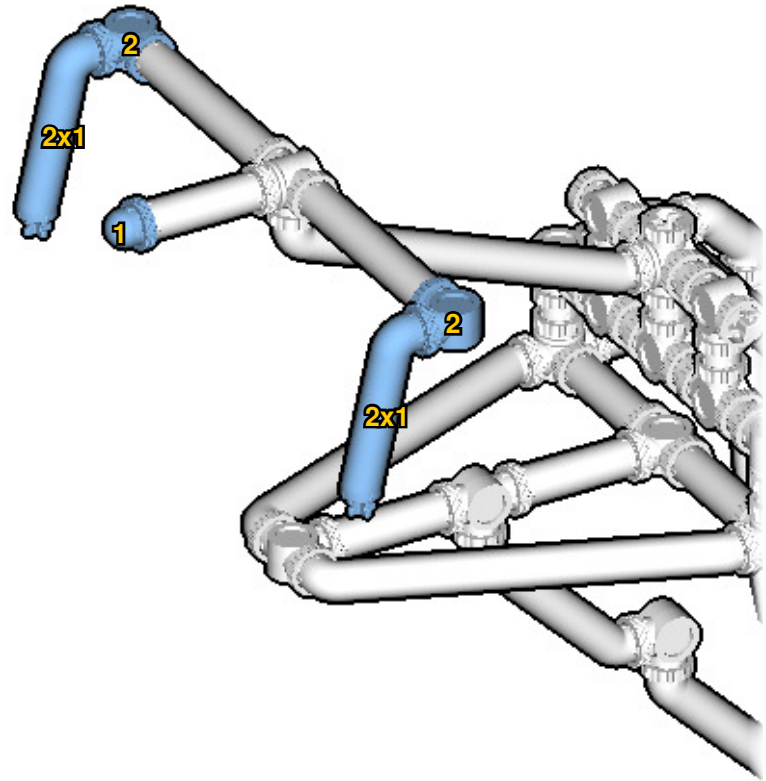

15

16

17

18

✚ : The next frame is centered on this piece.