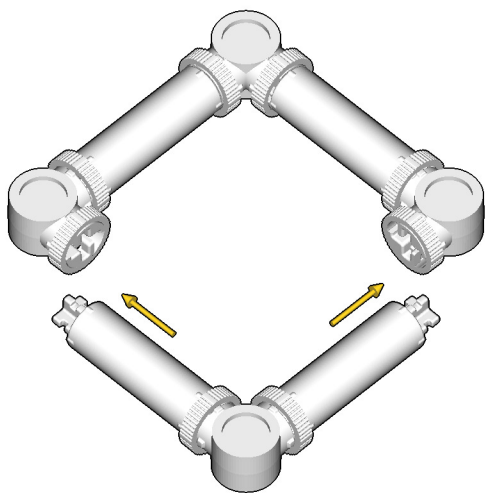

# GALLEON

SIZE	1.6ft x 1.1ft x 0.6ft	PIECES	202
DESIGNER	Derek Sharman	MADE IN	U.S.A.

⚠ WARNING: Small parts. Age 12+. Handle responsibly. U.S. Patent 9,086,087.

Wrong  
Connecting/Disconnecting Two Directions

Right  
Connecting/Disconnecting One Direction

1

New pieces are drawn blue. Old pieces are drawn white.  
See back for piece names.

2

Connect new pieces together before connecting to old pieces.

3

4

Submodel begins → **5**

**6**

Submodel ends → **7**

Connect submodel to model.

**18**

**19**

**10**

**11**

13

# ACTUAL SIZE