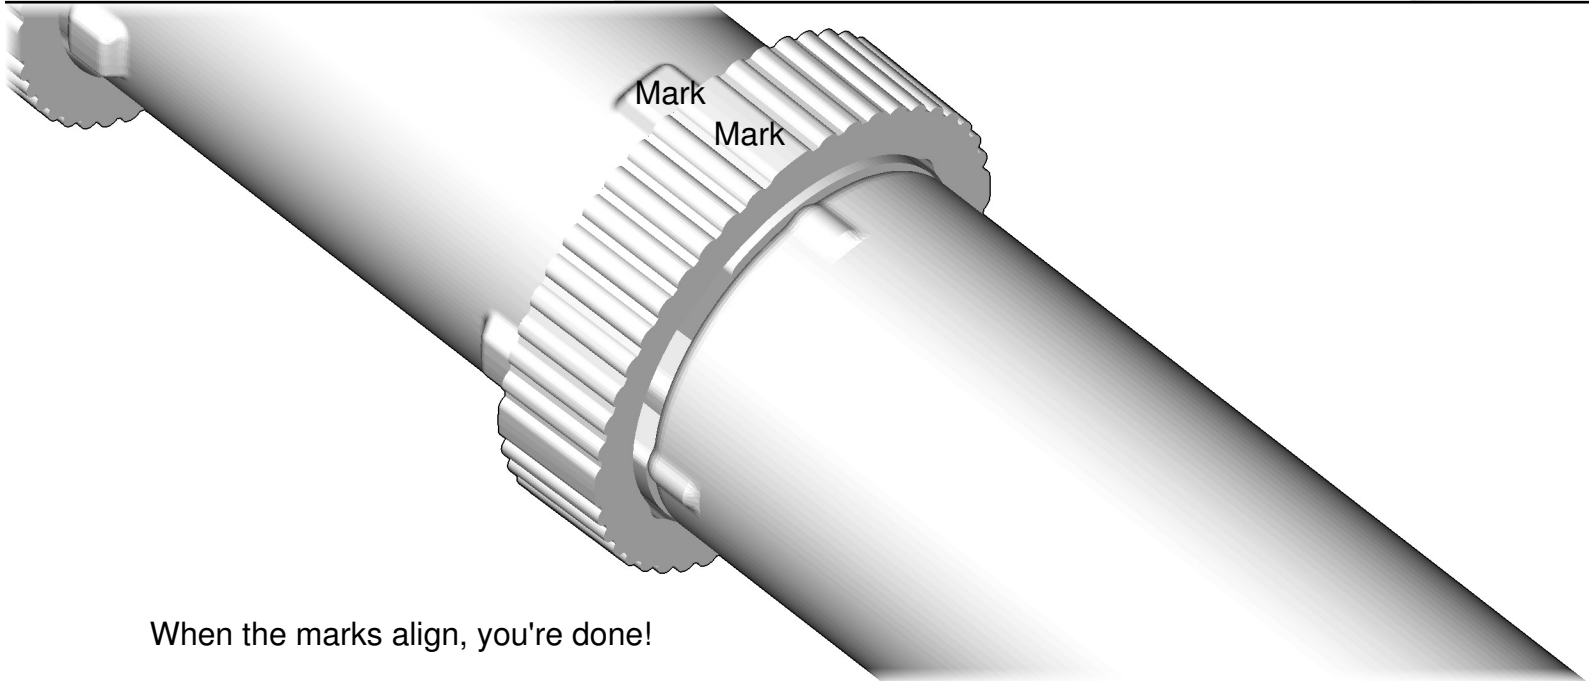

# GALLEON

SIZE	1.6ft x 1.1ft x 0.6ft	PIECES	202
DESIGNER	Derek Sharman	MADE IN	U.S.A.

⚠ WARNING: Small parts. Age 12+. Handle responsibly. U.S. Patent 9,086,087.

Wrong  
Connecting/Disconnecting Two Directions

Right  
Connecting/Disconnecting One Direction

1

New pieces are drawn blue. Old pieces are drawn white.  
See back for piece names.

2

Connect new pieces together before connecting to old pieces.

3

4

Submodel begins → **5**