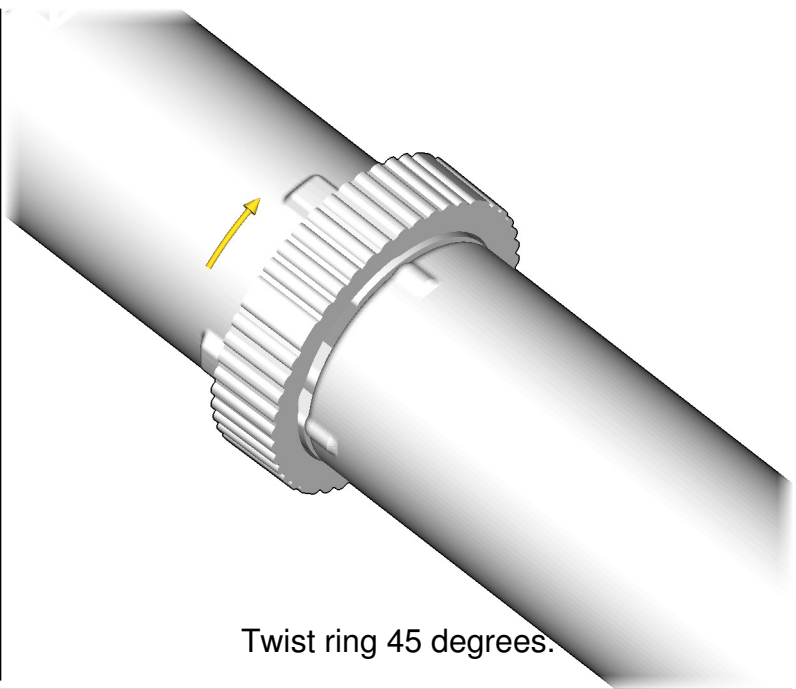

# GALLEON

SIZE	1.6ft x 1.1ft x 0.6ft	PIECES	202
DESIGNER	Derek Sharman	MADE IN	U.S.A.

⚠ WARNING: Small parts. Age 12+. Handle responsibly. U.S. Patent 9,086,087.

Wrong  
Connecting/Disconnecting Two Directions

Right  
Connecting/Disconnecting One Direction

1

New pieces are drawn blue. Old pieces are drawn white.  
See back for piece names.

2

Connect new pieces together before connecting to old pieces.

3

4

Submodel begins → **5**