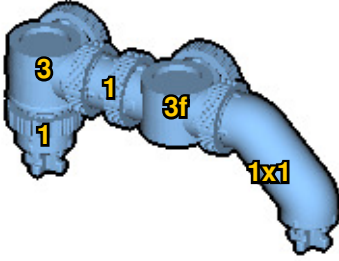

# GALLEON

SIZE	1.6ft x 1.1ft x 0.6ft	PIECES	202
DESIGNER	Derek Sharman	MADE IN	U.S.A.

⚠ WARNING: Small parts. Age 12+. Handle responsibly. U.S. Patent 9,086,087.

Wrong  
Connecting/Disconnecting Two Directions

**6**

Submodel ends → **7**

Connect submodel to model.

**18**

**19**

**10**

**11**

13

21

22

23

24

25

26

**27**

**28**