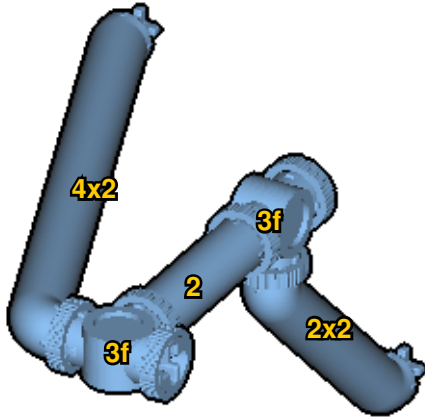

# GALLEON

SIZE	1.6ft x 1.1ft x 0.6ft	PIECES	202
DESIGNER	Derek Sharman	MADE IN	U.S.A.

⚠ WARNING: Small parts. Age 12+. Handle responsibly. U.S. Patent 9,086,087.

Wrong  
Connecting/Disconnecting Two Directions

Right  
Connecting/Disconnecting One Direction

1

New pieces are drawn blue. Old pieces are drawn white.  
See back for piece names.

2

Connect new pieces together before connecting to old pieces.

3

4

Submodel begins → **5**

**6**

Submodel ends → **7**

Connect submodel to model.

**18**

**19**

**10**

**11**

13

# ACTUAL SIZE