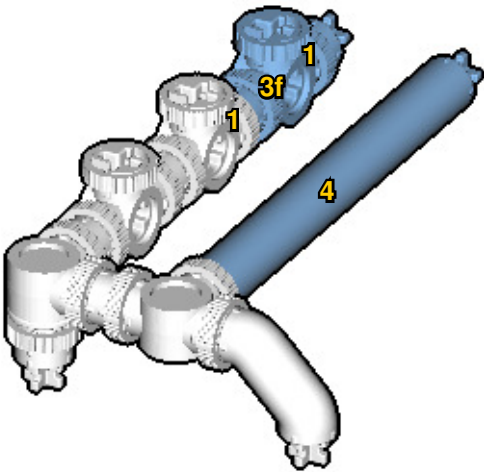

# GALLEON

SIZE	1.6ft x 1.1ft x 0.6ft	PIECES	202
DESIGNER	Derek Sharman	MADE IN	U.S.A.

⚠ WARNING: Small parts. Age 12+. Handle responsibly. U.S. Patent 9,086,087.

Wrong  
Connecting/Disconnecting Two Directions

Right  
Connecting/Disconnecting One Direction

1

New pieces are drawn blue. Old pieces are drawn white.  
See back for piece names.

2

Connect new pieces together before connecting to old pieces.

3

4

Submodel begins → **5**

**6**

Submodel ends → **7**

Connect submodel to model.

**18**

**19**

**10**

**11**

13

21

22

23

24

25

26

**27**

**28**