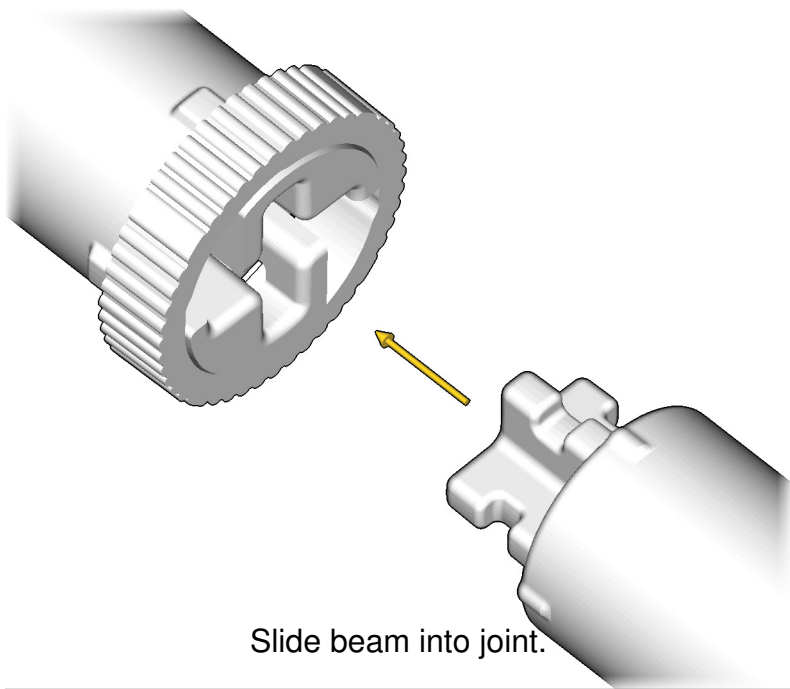

# GALLEON

SIZE	1.6ft x 1.1ft x 0.6ft	PIECES	202
DESIGNER	Derek Sharman	MADE IN	U.S.A.

⚠ WARNING: Small parts. Age 12+. Handle responsibly. U.S. Patent 9,086,087.

Wrong  
Connecting/Disconnecting Two Directions

Right  
Connecting/Disconnecting One Direction

1

New pieces are drawn blue. Old pieces are drawn white.  
See back for piece names.

2

Connect new pieces together before connecting to old pieces.

3

4

Submodel begins → **5**