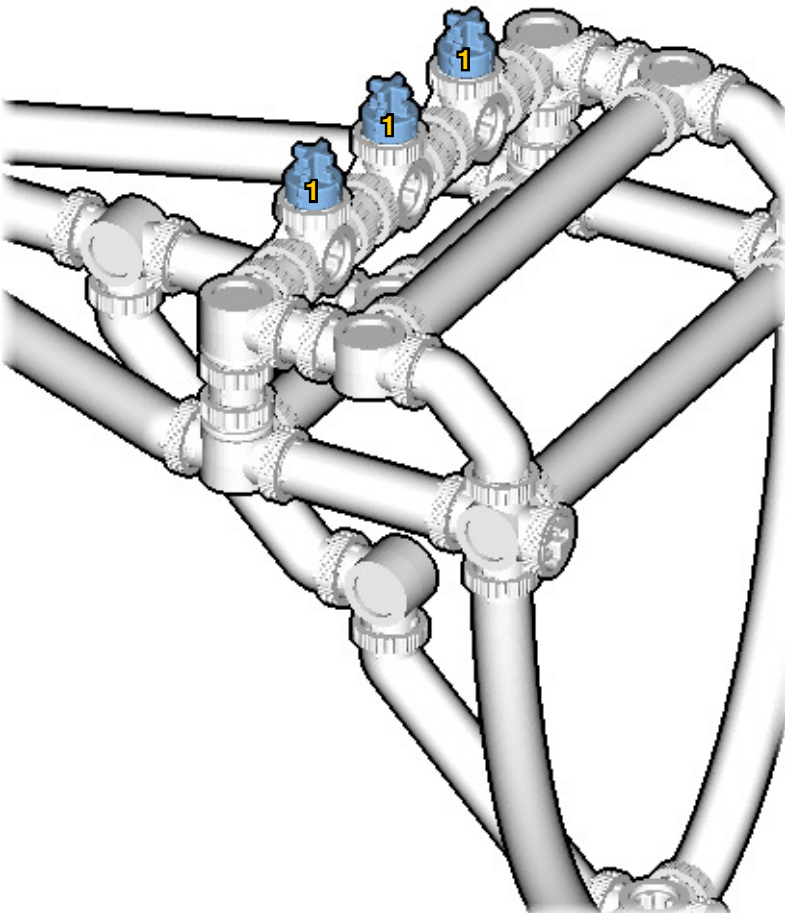

# GALLEON

SIZE	1.6ft x 1.1ft x 0.6ft	PIECES	202
DESIGNER	Derek Sharman	MADE IN	U.S.A.

⚠ WARNING: Small parts. Age 12+. Handle responsibly. U.S. Patent 9,086,087.

Wrong  
Connecting/Disconnecting Two Directions

Right  
Connecting/Disconnecting One Direction

1

New pieces are drawn blue. Old pieces are drawn white.  
See back for piece names.

2

Connect new pieces together before connecting to old pieces.

3

4

Submodel begins → **5**

**6**

Submodel ends → **7**

Connect submodel to model.

**18**

**19**

**10**

**11**

13

21

22

23

24

25

26

**27**

**28**