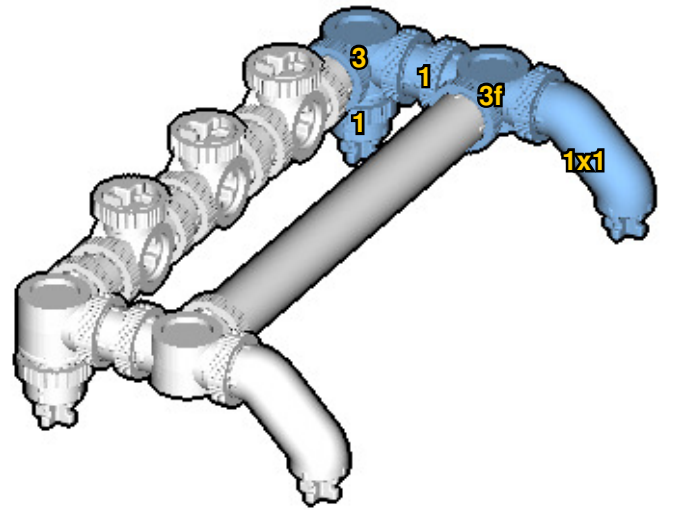

# GALLEON

SIZE	1.6ft x 1.1ft x 0.6ft	PIECES	202
DESIGNER	Derek Sharman	MADE IN	U.S.A.

⚠ WARNING: Small parts. Age 12+. Handle responsibly. U.S. Patent 9,086,087.

Wrong  
Connecting/Disconnecting Two Directions

**6**

Submodel ends → **7**

Connect submodel to model.

**18**

**19**

**10**

**11**

13

21

22

23

24

25

26

**27**

**28**

# ACTUAL SIZE