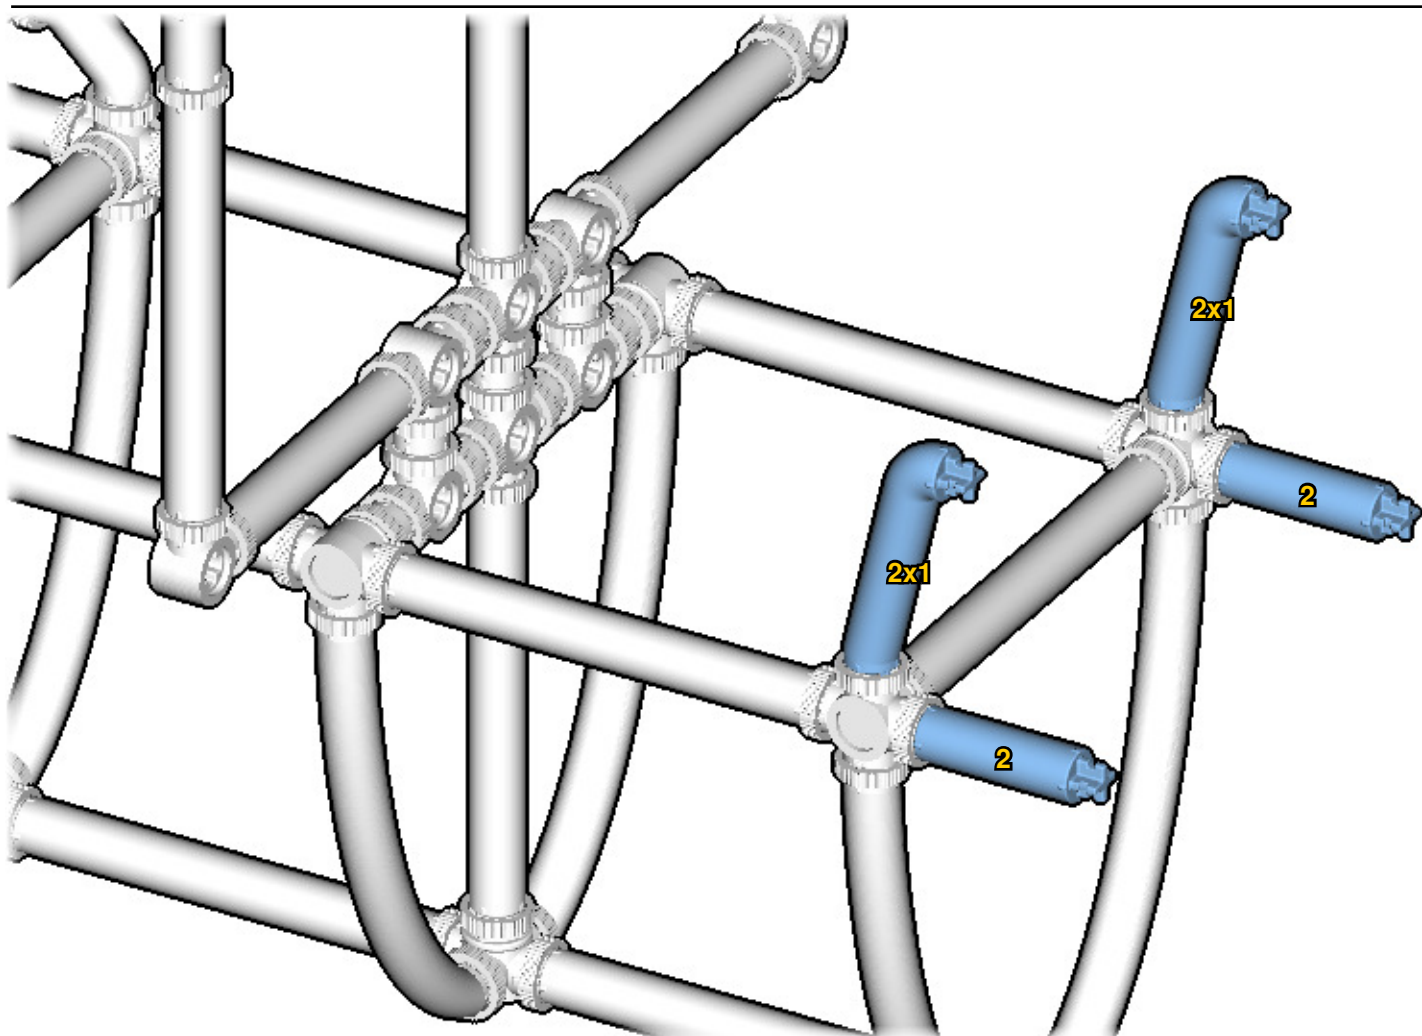

# GALLEON

SIZE	1.6ft x 1.1ft x 0.6ft	PIECES	202
DESIGNER	Derek Sharman	MADE IN	U.S.A.

⚠ WARNING: Small parts. Age 12+. Handle responsibly. U.S. Patent 9,086,087.

Wrong  
Connecting/Disconnecting Two Directions

**37**

41

42

43

44

45

46

50

51

52

53

54

55

# ACTUAL SIZE