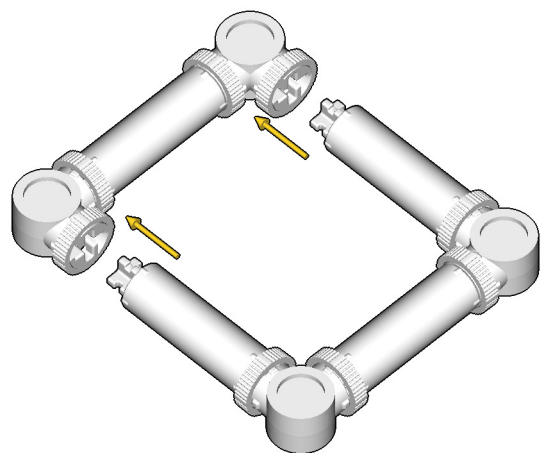

# GALLEON

SIZE	1.6ft x 1.1ft x 0.6ft	PIECES	202
DESIGNER	Derek Sharman	MADE IN	U.S.A.

⚠ WARNING: Small parts. Age 12+. Handle responsibly. U.S. Patent 9,086,087.

Wrong  
Connecting/Disconnecting Two Directions

Right  
Connecting/Disconnecting One Direction

1

New pieces are drawn blue. Old pieces are drawn white.  
See back for piece names.

2

Connect new pieces together before connecting to old pieces.

3

4

Submodel begins → **5**

**6**

Submodel ends → **7**

Connect submodel to model.

**18**

**19**

**10**

**11**

13

# ACTUAL SIZE