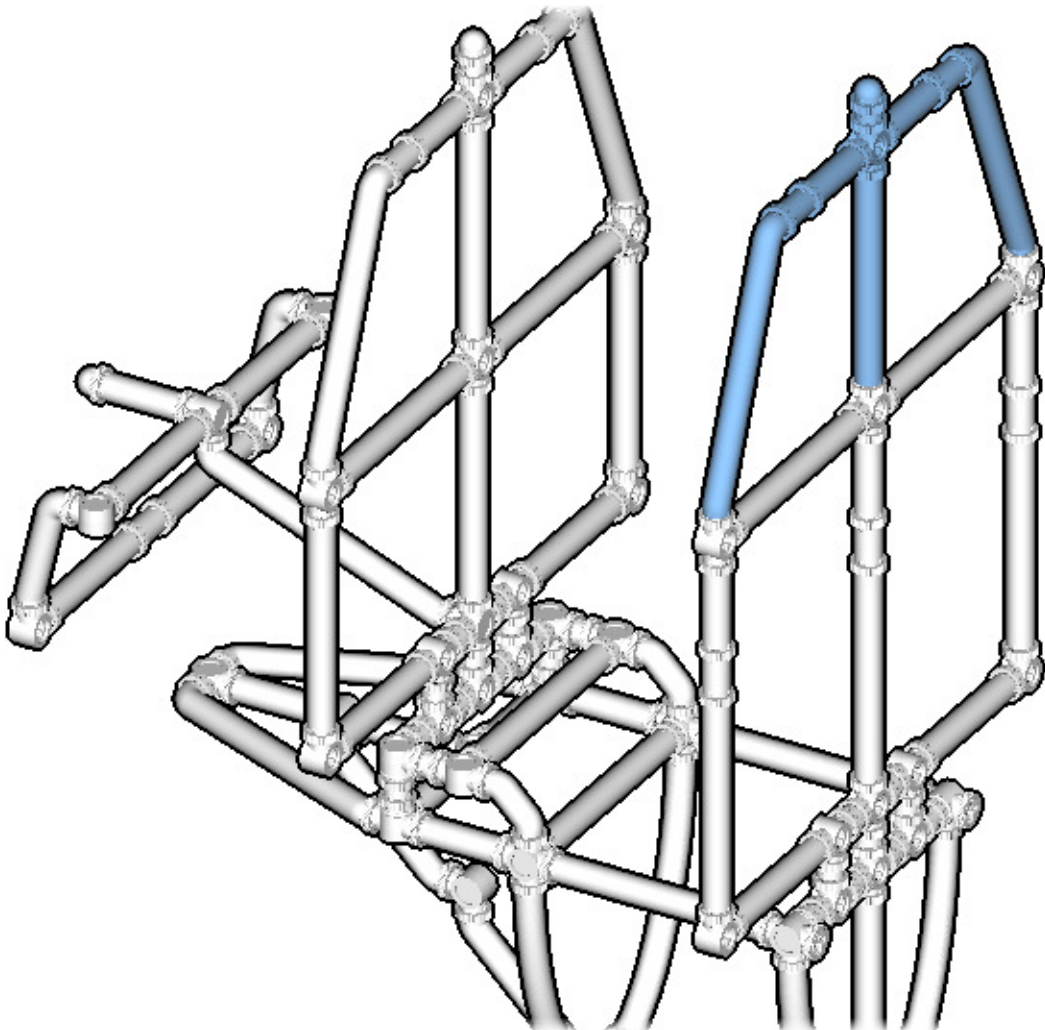

# GALLEON

SIZE	1.6ft x 1.1ft x 0.6ft	PIECES	202
DESIGNER	Derek Sharman	MADE IN	U.S.A.

⚠ WARNING: Small parts. Age 12+. Handle responsibly. U.S. Patent 9,086,087.

Wrong  
Connecting/Disconnecting Two Directions

21

22

23

24

25

26

**27**

**28**

**29**

**30**

31

32

33

34

**35**

**36**

**37**

41

42

43

44

45

46

50