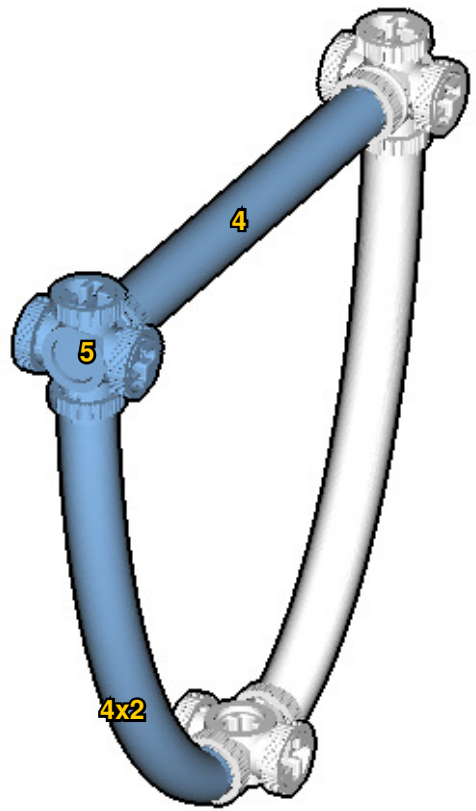

# GALLEON

SIZE	1.6ft x 1.1ft x 0.6ft	PIECES	202
DESIGNER	Derek Sharman	MADE IN	U.S.A.

⚠ WARNING: Small parts. Age 12+. Handle responsibly. U.S. Patent 9,086,087.

Wrong  
Connecting/Disconnecting Two Directions

Right  
Connecting/Disconnecting One Direction

1

New pieces are drawn blue. Old pieces are drawn white.  
See back for piece names.

2

Connect new pieces together before connecting to old pieces.

3

4

Submodel begins → **5**

**6**

Submodel ends → **7**

Connect submodel to model.

**18**

**19**

**10**

**11**

13

14

15

16

17

18

✚ : The next frame is centered on this piece.

19

20