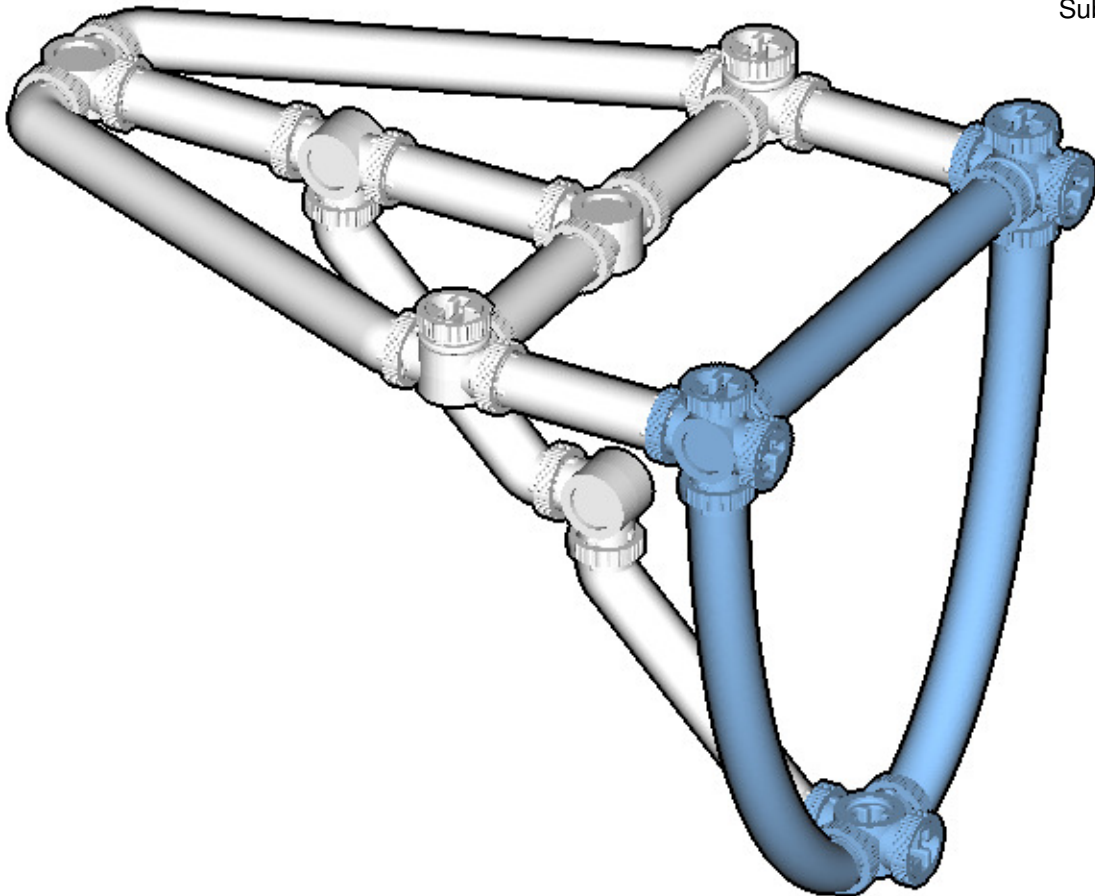

# GALLEON

SIZE	1.6ft x 1.1ft x 0.6ft	PIECES	202
DESIGNER	Derek Sharman	MADE IN	U.S.A.

⚠ WARNING: Small parts. Age 12+. Handle responsibly. U.S. Patent 9,086,087.

Wrong  
Connecting/Disconnecting Two Directions

Right  
Connecting/Disconnecting One Direction

1

New pieces are drawn blue. Old pieces are drawn white.  
See back for piece names.

2

Connect new pieces together before connecting to old pieces.

3

4

Submodel begins → **5**

**6**

Submodel ends → **7**

Connect submodel to model.

**18**

**19**

**10**

**11**

13

# ACTUAL SIZE