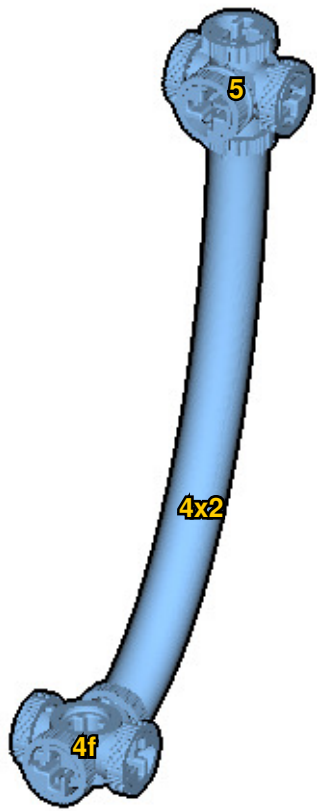

# GALLEON

SIZE	1.6ft x 1.1ft x 0.6ft	PIECES	202
DESIGNER	Derek Sharman	MADE IN	U.S.A.

⚠ WARNING: Small parts. Age 12+. Handle responsibly. U.S. Patent 9,086,087.

Wrong  
Connecting/Disconnecting Two Directions

Right  
Connecting/Disconnecting One Direction

1

New pieces are drawn blue. Old pieces are drawn white.  
See back for piece names.

2

Connect new pieces together before connecting to old pieces.

3

4

Submodel begins → **5**

**6**

Submodel ends → **7**

Connect submodel to model.

**18**

**19**

**10**

**11**

13

# ACTUAL SIZE