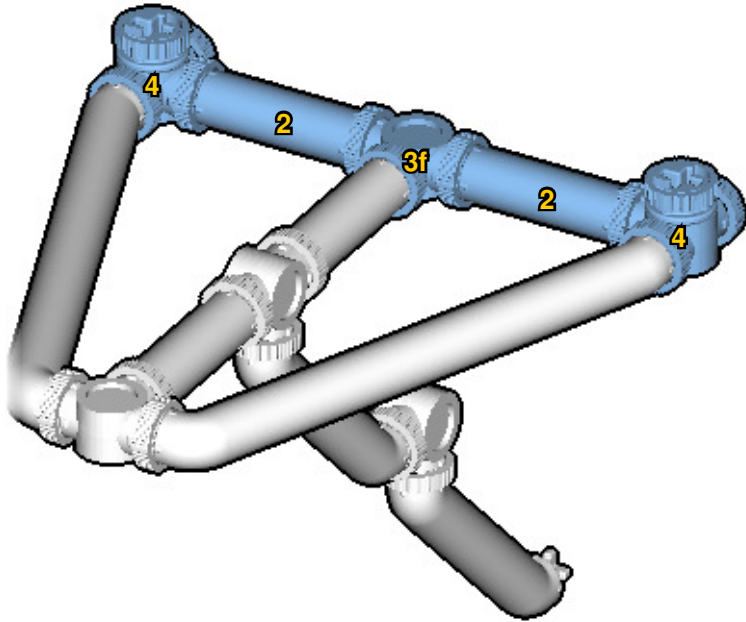

# GALLEON

SIZE	1.6ft x 1.1ft x 0.6ft	PIECES	202
DESIGNER	Derek Sharman	MADE IN	U.S.A.

⚠ WARNING: Small parts. Age 12+. Handle responsibly. U.S. Patent 9,086,087.

Wrong  
Connecting/Disconnecting Two Directions

Right  
Connecting/Disconnecting One Direction

1

New pieces are drawn blue. Old pieces are drawn white.  
See back for piece names.

2

Connect new pieces together before connecting to old pieces.

3

4

Submodel begins → **5**

**6**

Submodel ends → **7**

Connect submodel to model.

**18**

**19**

**10**

**11**

13

# ACTUAL SIZE