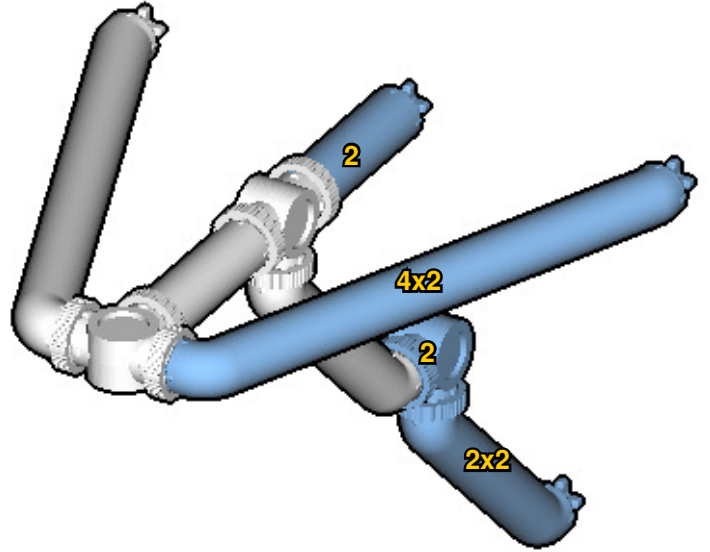

# GALLEON

SIZE	1.6ft x 1.1ft x 0.6ft	PIECES	202
DESIGNER	Derek Sharman	MADE IN	U.S.A.

⚠ WARNING: Small parts. Age 12+. Handle responsibly. U.S. Patent 9,086,087.

Wrong  
Connecting/Disconnecting Two Directions

Right  
Connecting/Disconnecting One Direction

1

New pieces are drawn blue. Old pieces are drawn white.  
See back for piece names.

2

Connect new pieces together before connecting to old pieces.

3

4

Submodel begins → **5**

**6**

Submodel ends → **7**

Connect submodel to model.

**18**

**19**

**10**

**11**

13

# ACTUAL SIZE