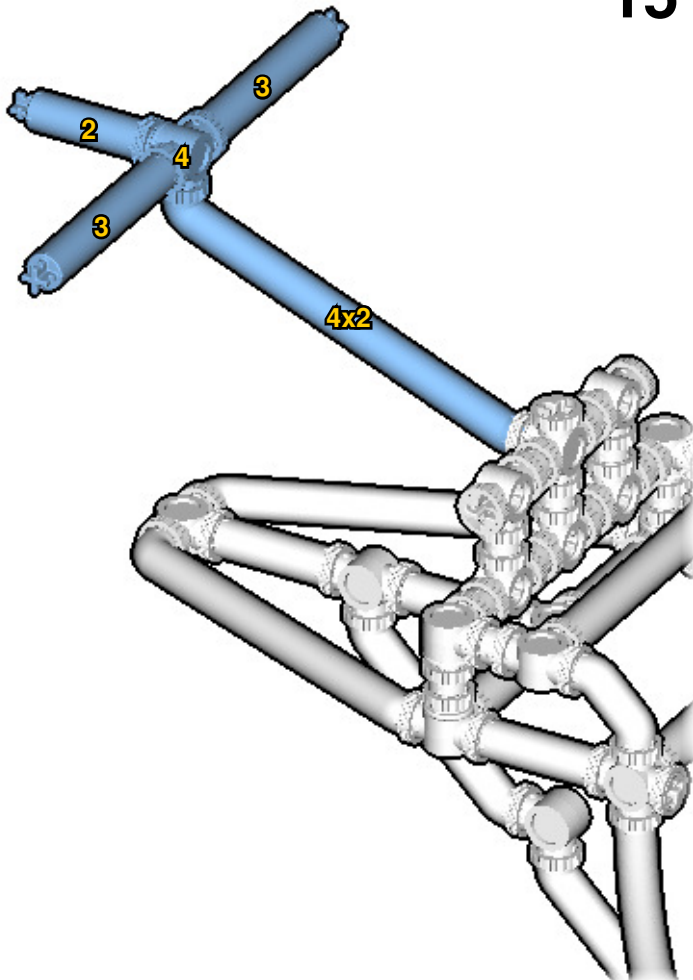

# GALLEON

SIZE	1.6ft x 1.1ft x 0.6ft	PIECES	202
DESIGNER	Derek Sharman	MADE IN	U.S.A.

⚠ WARNING: Small parts. Age 12+. Handle responsibly. U.S. Patent 9,086,087.

Wrong  
Connecting/Disconnecting Two Directions

Right  
Connecting/Disconnecting One Direction

1

New pieces are drawn blue. Old pieces are drawn white.  
See back for piece names.

2

Connect new pieces together before connecting to old pieces.

3

4

Submodel begins → **5**

**6**

Submodel ends → **7**

Connect submodel to model.

**18**

**19**

**10**

**11**

13

14

15

16

17

18

✚ : The next frame is centered on this piece.

19

20