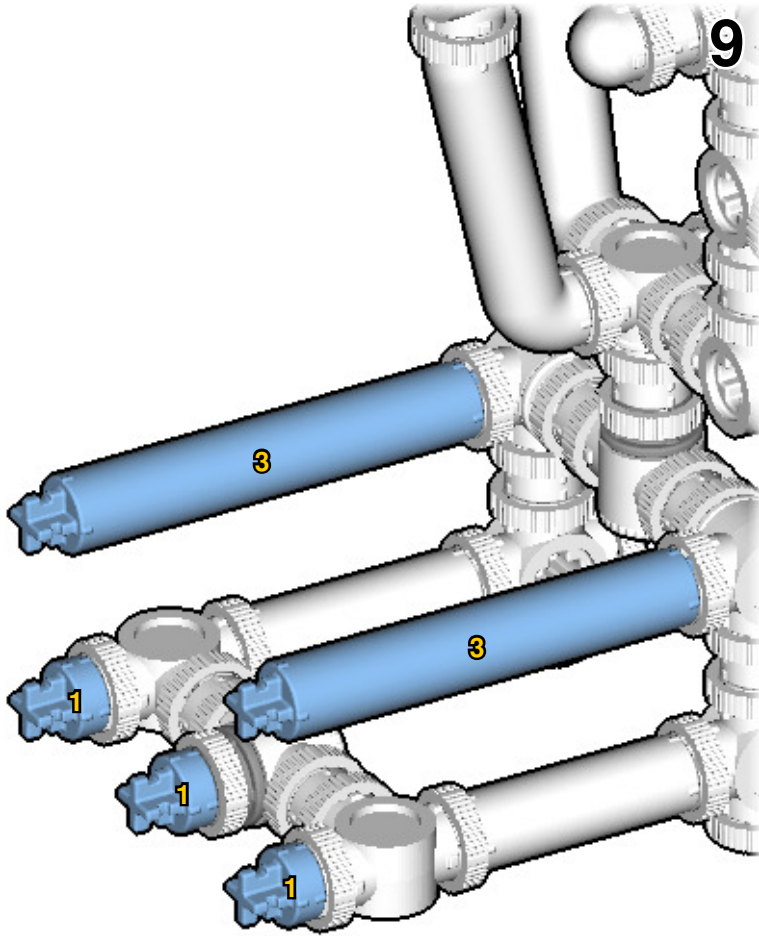

CROSS  
BEAMS™

**HUMAN**

SIZE	PIECES
1.4ft x 0.7ft x 0.3ft	310
DESIGNER	MADE IN
Charles Sharman	U.S.A.

⚠ WARNING: Small parts. Age 14+. Not a toy. Handle responsibly. U.S. Patent 9,086,087.

Wrong  
Connecting/Disconnecting Two Directions

Right  
Connecting/Disconnecting One Direction

1

New pieces are drawn blue. Old pieces are drawn white.  
See back for piece names.

2

Connect new pieces together before connecting to old pieces.

3

4

5

6

7

8

Submodel begins → **10**

**11**

Submodel ends → **12**

13

14

# ACTUAL SIZE