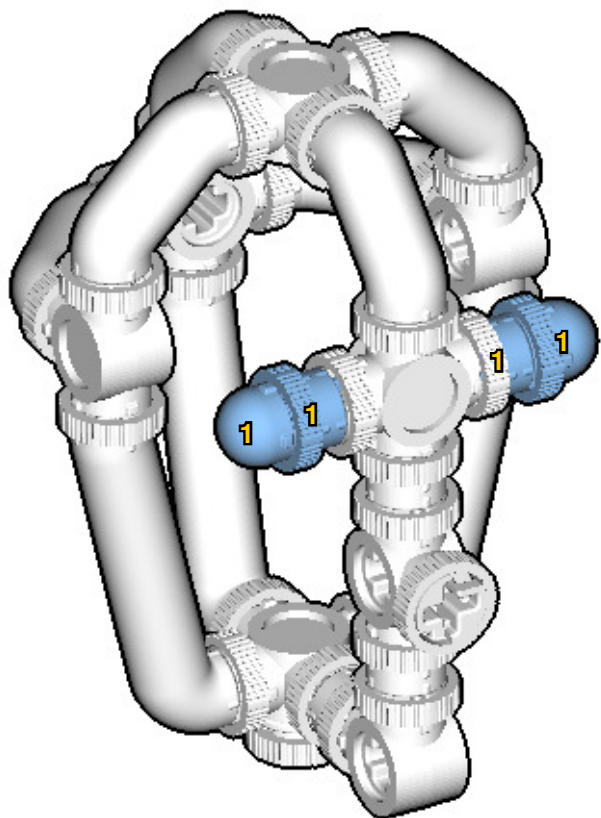

CROSS  
BEAMS™

**HUMAN**

SIZE	PIECES
1.4ft x 0.7ft x 0.3ft	310
DESIGNER	MADE IN
Charles Sharman	U.S.A.

⚠ WARNING: Small parts. Age 14+. Not a toy. Handle responsibly. U.S. Patent 9,086,087.

Wrong  
Connecting/Disconnecting Two Directions

Right  
Connecting/Disconnecting One Direction

1

New pieces are drawn blue. Old pieces are drawn white.  
See back for piece names.

2

Connect new pieces together before connecting to old pieces.

3

4

5

6

7

8

Submodel begins → **10**

**11**

Submodel ends → **12**

13

14

# ACTUAL SIZE