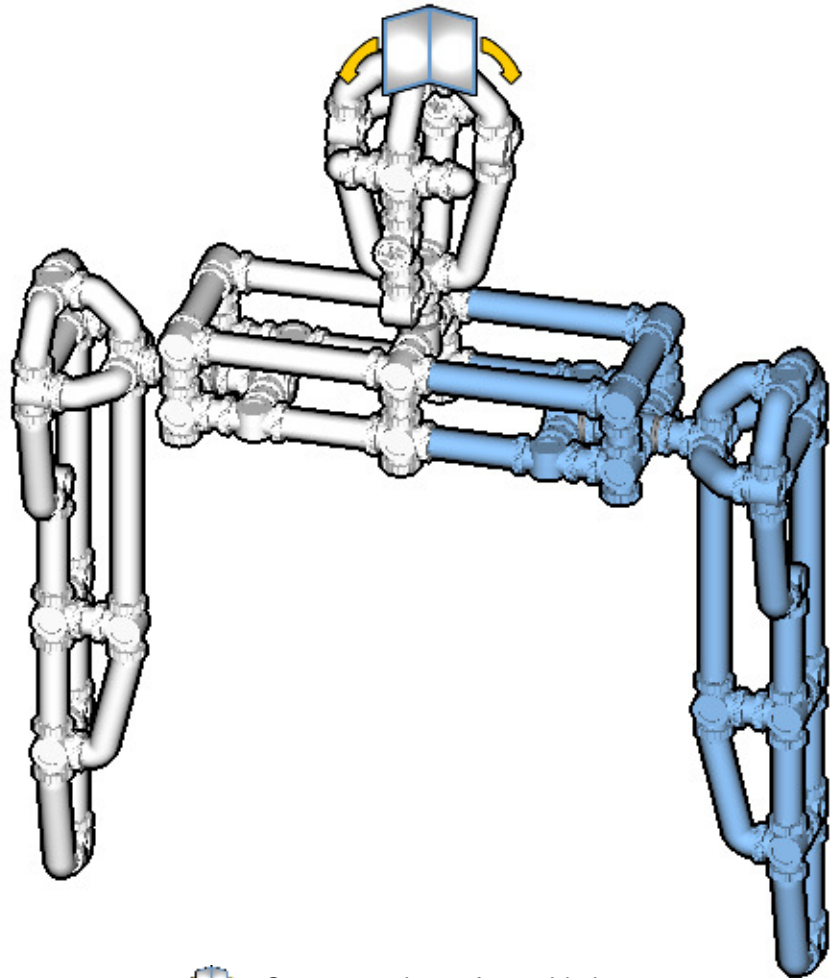

CROSS  
BEAMS™

**HUMAN**

SIZE	PIECES
1.4ft x 0.7ft x 0.3ft	310
DESIGNER	MADE IN
Charles Sharman	U.S.A.

⚠ WARNING: Small parts. Age 14+. Not a toy. Handle responsibly. U.S. Patent 9,086,087.

Wrong  
Connecting/Disconnecting Two Directions

Right  
Connecting/Disconnecting One Direction

1

New pieces are drawn blue. Old pieces are drawn white.  
See back for piece names.

2

Connect new pieces together before connecting to old pieces.

3

4

5

15

16

18

19

 : Copy new pieces from old pieces.

23

24

25

2728

**29**

**30**

**31**

3334

35

36

37