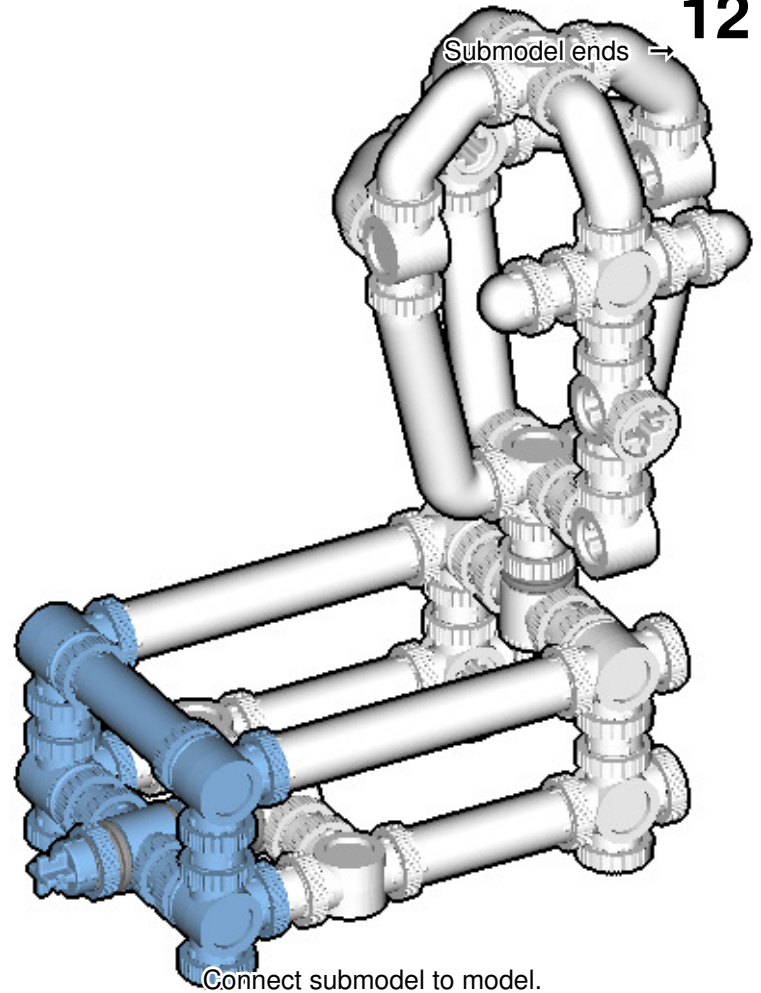

CROSS  
BEAMS™

**HUMAN**

SIZE	PIECES
1.4ft x 0.7ft x 0.3ft	310
DESIGNER	MADE IN
Charles Sharman	U.S.A.

⚠ WARNING: Small parts. Age 14+. Not a toy. Handle responsibly. U.S. Patent 9,086,087.

Wrong  
Connecting/Disconnecting Two Directions

Right  
Connecting/Disconnecting One Direction

1

New pieces are drawn blue. Old pieces are drawn white.  
See back for piece names.

2

Connect new pieces together before connecting to old pieces.

3

4

5

6

7

8

Submodel begins → **10**

**11**

Submodel ends → **12**

13

14

# ACTUAL SIZE