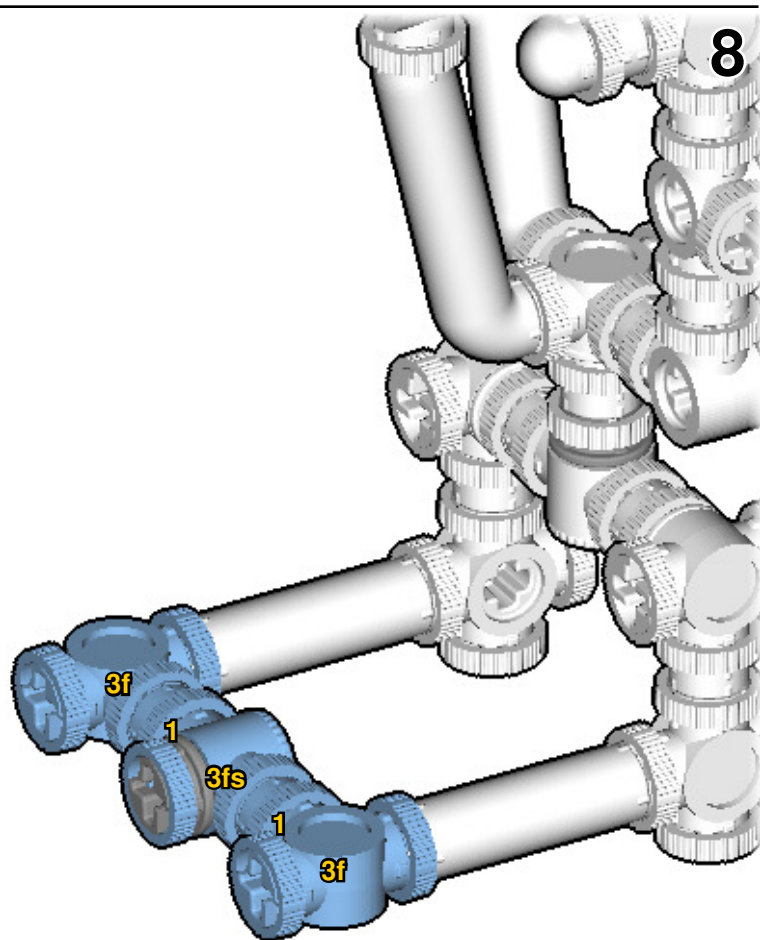

CROSS  
BEAMS™

**HUMAN**

SIZE	PIECES
1.4ft x 0.7ft x 0.3ft	310
DESIGNER	MADE IN
Charles Sharman	U.S.A.

⚠ WARNING: Small parts. Age 14+. Not a toy. Handle responsibly. U.S. Patent 9,086,087.

Wrong  
Connecting/Disconnecting Two Directions

Right  
Connecting/Disconnecting One Direction

1

New pieces are drawn blue. Old pieces are drawn white.  
See back for piece names.

2

Connect new pieces together before connecting to old pieces.

3

4

5

6

7

8

Submodel begins → **10**

**11**

Submodel ends → **12**

13

14

# ACTUAL SIZE