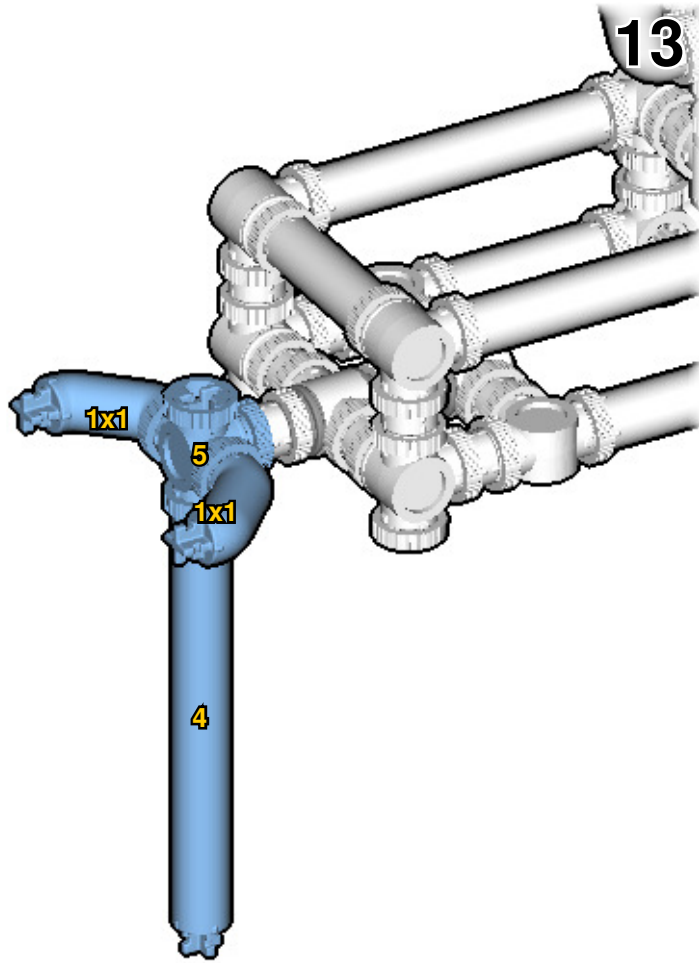

CROSS  
BEAMS™

**HUMAN**

SIZE	PIECES
1.4ft x 0.7ft x 0.3ft	310
DESIGNER	MADE IN
Charles Sharman	U.S.A.

⚠ WARNING: Small parts. Age 14+. Not a toy. Handle responsibly. U.S. Patent 9,086,087.

Wrong  
Connecting/Disconnecting Two Directions

Right  
Connecting/Disconnecting One Direction

1

New pieces are drawn blue. Old pieces are drawn white.  
See back for piece names.

2

Connect new pieces together before connecting to old pieces.

3

4

5

6

7

8

Submodel begins → **10**

**11**

Submodel ends → **12**

13

14

# ACTUAL SIZE