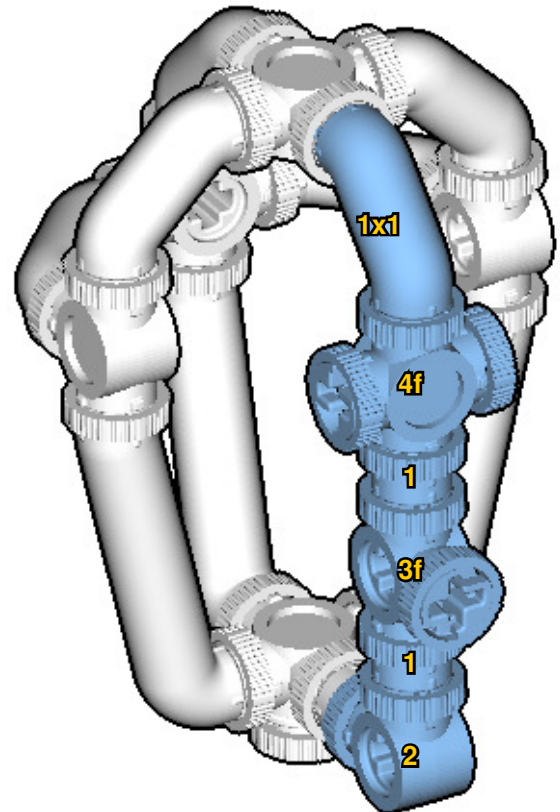

CROSS  
BEAMS™

**HUMAN**

SIZE	PIECES
1.4ft x 0.7ft x 0.3ft	310
DESIGNER	MADE IN
Charles Sharman	U.S.A.

⚠ WARNING: Small parts. Age 14+. Not a toy. Handle responsibly. U.S. Patent 9,086,087.

Wrong  
Connecting/Disconnecting Two Directions

Right  
Connecting/Disconnecting One Direction

1

New pieces are drawn blue. Old pieces are drawn white.  
See back for piece names.

2

Connect new pieces together before connecting to old pieces.

3

4

5

6

7

8

Submodel begins → **10**

**11**

Submodel ends → **12**

13

14

# ACTUAL SIZE