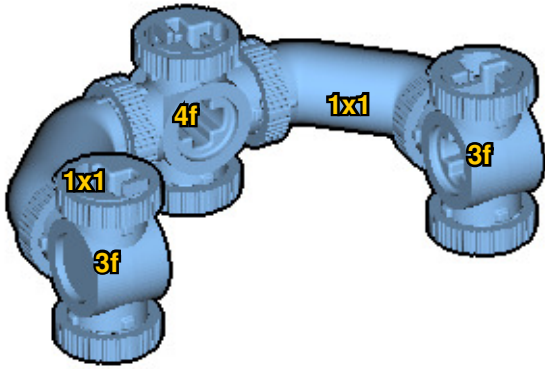

CROSS  
BEAMS™

**HUMAN**

SIZE	PIECES
1.4ft x 0.7ft x 0.3ft	310
DESIGNER	MADE IN
Charles Sharman	U.S.A.

⚠ WARNING: Small parts. Age 14+. Not a toy. Handle responsibly. U.S. Patent 9,086,087.

Wrong  
Connecting/Disconnecting Two Directions

Right  
Connecting/Disconnecting One Direction

1

New pieces are drawn blue. Old pieces are drawn white.  
See back for piece names.

2

Connect new pieces together before connecting to old pieces.

3

4

5

6

7

8

Submodel begins → **10**

**11**

Submodel ends → **12**

13

14

# ACTUAL SIZE