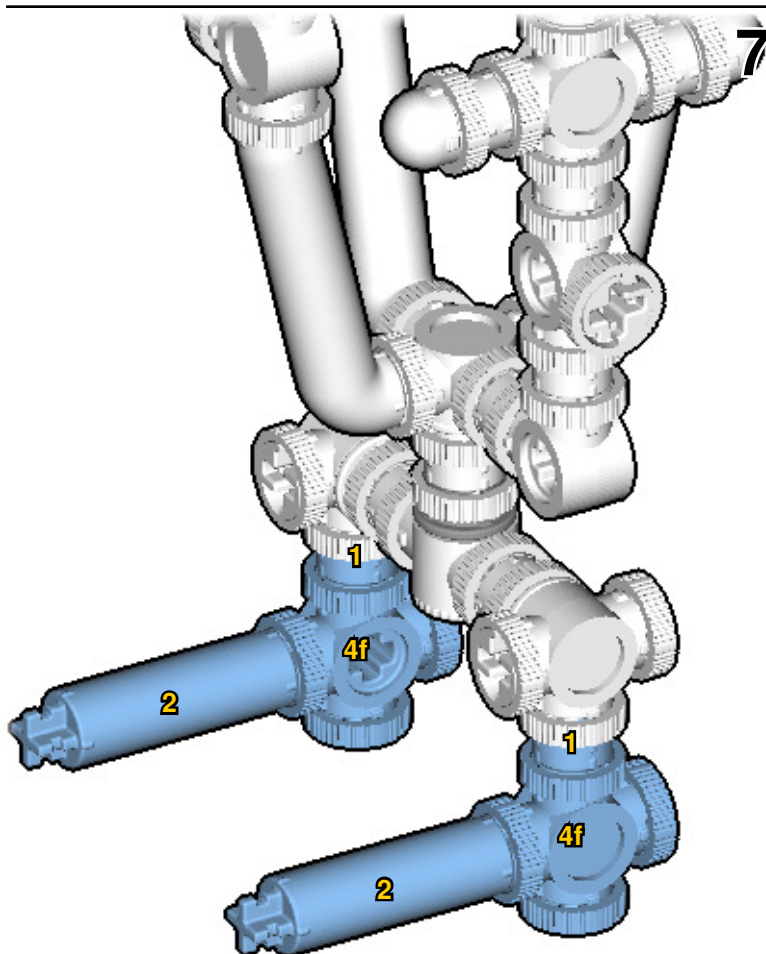

CROSS  
BEAMS™

**HUMAN**

SIZE	PIECES
1.4ft x 0.7ft x 0.3ft	310
DESIGNER	MADE IN
Charles Sharman	U.S.A.

⚠ WARNING: Small parts. Age 14+. Not a toy. Handle responsibly. U.S. Patent 9,086,087.

Wrong  
Connecting/Disconnecting Two Directions

Right  
Connecting/Disconnecting One Direction

1

New pieces are drawn blue. Old pieces are drawn white.  
See back for piece names.

2

Connect new pieces together before connecting to old pieces.

3

4

5

6

7

8

Submodel begins → **10**

**11**

Submodel ends → **12**

13

14

# ACTUAL SIZE