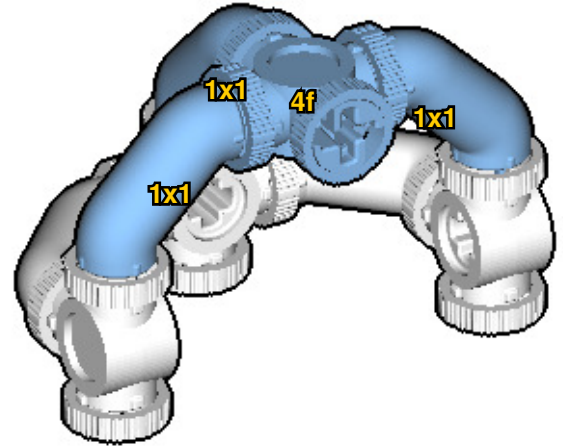

CROSS  
BEAMS™

**HUMAN**

SIZE	PIECES
1.4ft x 0.7ft x 0.3ft	310
DESIGNER	MADE IN
Charles Sharman	U.S.A.

⚠ WARNING: Small parts. Age 14+. Not a toy. Handle responsibly. U.S. Patent 9,086,087.

Wrong  
Connecting/Disconnecting Two Directions

Right  
Connecting/Disconnecting One Direction

1

New pieces are drawn blue. Old pieces are drawn white.  
See back for piece names.

2

Connect new pieces together before connecting to old pieces.

3

4

5

6

7

8

Submodel begins → **10**

**11**

Submodel ends → **12**

13

14

# ACTUAL SIZE