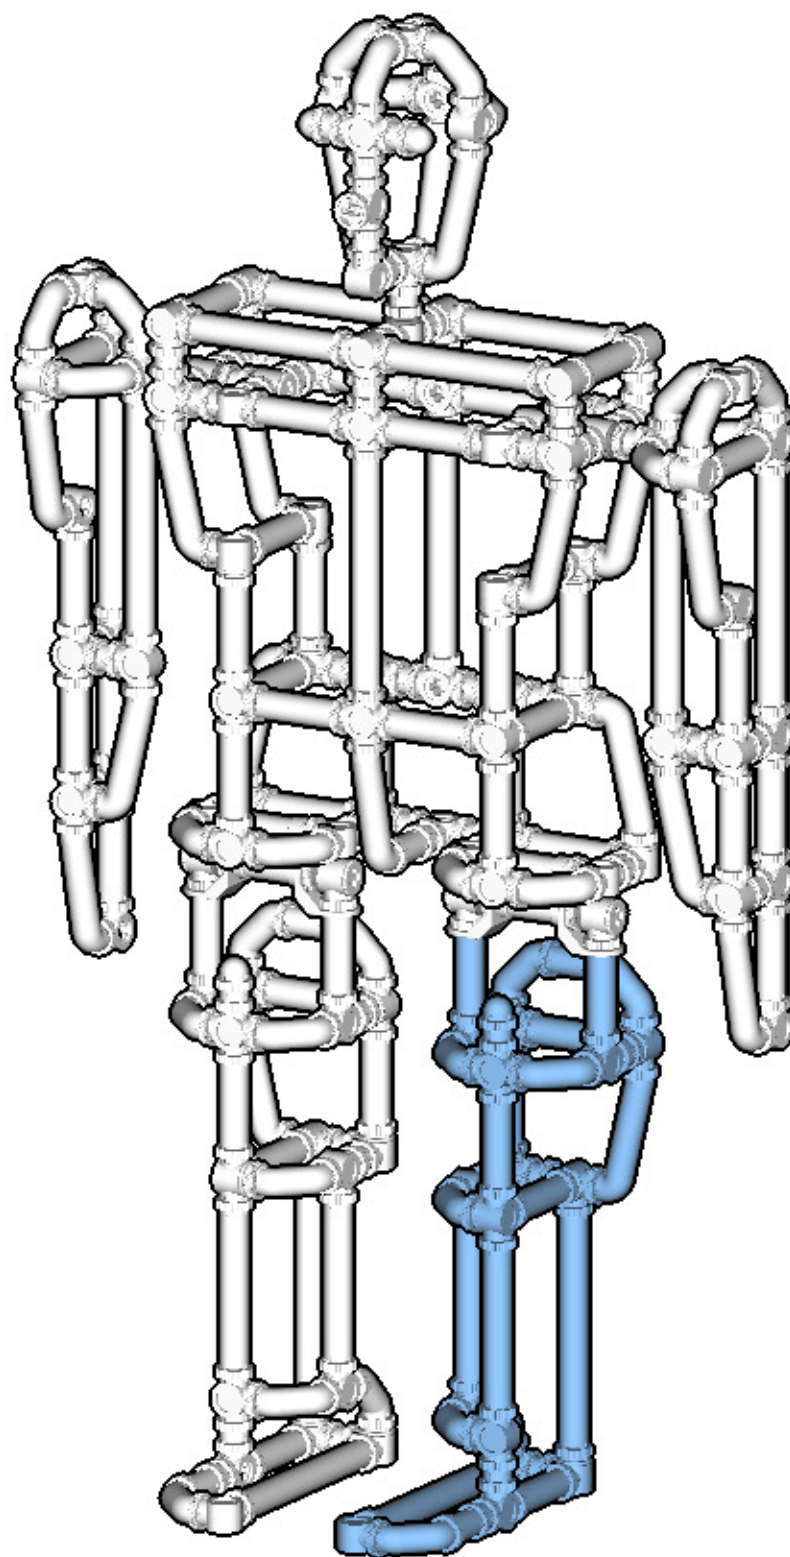

CROSS  
BEAMS™

**HUMAN**

SIZE	PIECES
1.4ft x 0.7ft x 0.3ft	310
DESIGNER	MADE IN
Charles Sharman	U.S.A.

⚠ WARNING: Small parts. Age 14+. Not a toy. Handle responsibly. U.S. Patent 9,086,087.

Wrong  
Connecting/Disconnecting Two Directions

Right  
Connecting/Disconnecting One Direction

1

New pieces are drawn blue. Old pieces are drawn white.  
See back for piece names.

2

Connect new pieces together before connecting to old pieces.

3

4

5

38

✚ : The next frame is centered on this piece.

39

40

41

# ACTUAL SIZE