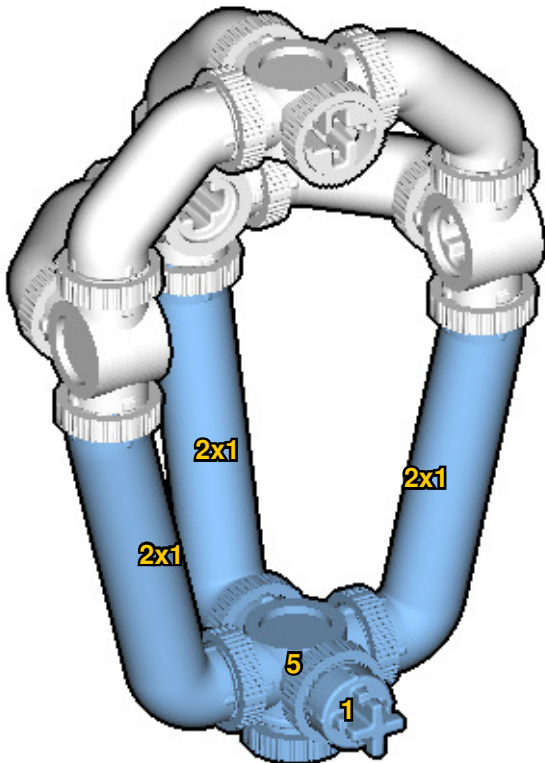

CROSS  
BEAMS™

**HUMAN**

SIZE	PIECES
1.4ft x 0.7ft x 0.3ft	310
DESIGNER	MADE IN
Charles Sharman	U.S.A.

⚠ WARNING: Small parts. Age 14+. Not a toy. Handle responsibly. U.S. Patent 9,086,087.

Wrong  
Connecting/Disconnecting Two Directions

Right  
Connecting/Disconnecting One Direction

1

New pieces are drawn blue. Old pieces are drawn white.  
See back for piece names.

2

Connect new pieces together before connecting to old pieces.

3

4

5

6

7

8

Submodel begins → **10**

**11**

Submodel ends → **12**

13

14

# ACTUAL SIZE