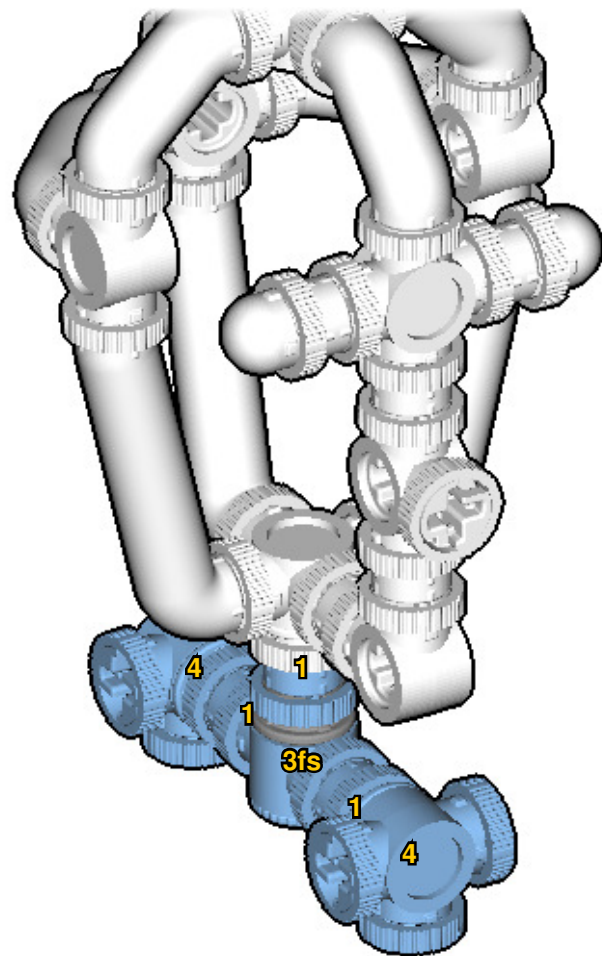

CROSS  
BEAMS™

**HUMAN**

SIZE	PIECES
1.4ft x 0.7ft x 0.3ft	310
DESIGNER	MADE IN
Charles Sharman	U.S.A.

⚠ WARNING: Small parts. Age 14+. Not a toy. Handle responsibly. U.S. Patent 9,086,087.

Wrong  
Connecting/Disconnecting Two Directions

Right  
Connecting/Disconnecting One Direction

1

New pieces are drawn blue. Old pieces are drawn white.  
See back for piece names.

2

Connect new pieces together before connecting to old pieces.

3

4

5

6

7

8

Submodel begins → **10**

**11**

Submodel ends → **12**

13

14

# ACTUAL SIZE