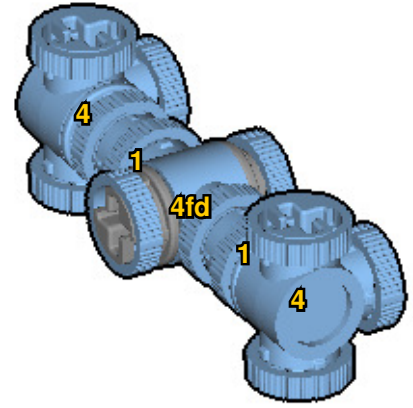

CROSS  
BEAMS™

**HUMAN**

SIZE	PIECES
1.4ft x 0.7ft x 0.3ft	310
DESIGNER	MADE IN
Charles Sharman	U.S.A.

⚠ WARNING: Small parts. Age 14+. Not a toy. Handle responsibly. U.S. Patent 9,086,087.

Wrong  
Connecting/Disconnecting Two Directions

Right  
Connecting/Disconnecting One Direction

1

New pieces are drawn blue. Old pieces are drawn white.  
See back for piece names.

2

Connect new pieces together before connecting to old pieces.

3

4

5

6

7

8

Submodel begins → **10**

**11**

Submodel ends → **12**

13

14