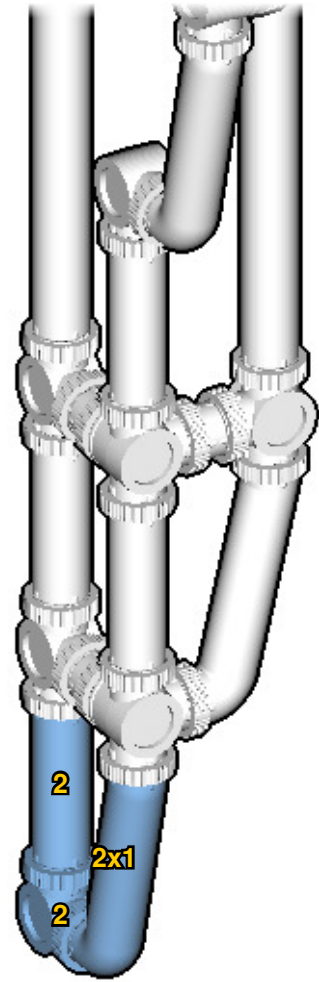

CROSS  
BEAMS™

**HUMAN**

SIZE	PIECES
1.4ft x 0.7ft x 0.3ft	310
DESIGNER	MADE IN
Charles Sharman	U.S.A.

⚠ WARNING: Small parts. Age 14+. Not a toy. Handle responsibly. U.S. Patent 9,086,087.

Wrong  
Connecting/Disconnecting Two Directions

Right  
Connecting/Disconnecting One Direction

1

New pieces are drawn blue. Old pieces are drawn white.  
See back for piece names.

2

Connect new pieces together before connecting to old pieces.

3

4

5

15

16

18

19

 : Copy new pieces from old pieces.

23

24

25

38

✚ : The next frame is centered on this piece.

39

40

41