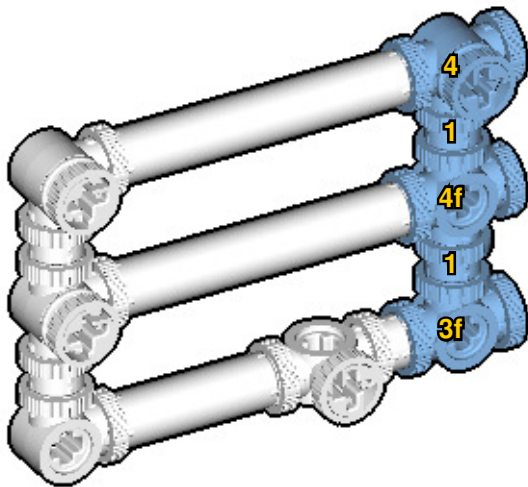

# MONSTER TRUCK

SIZE  
0.8ft x 0.4ft x 0.4ft

PIECES  
188

DESIGNER  
Charles Sharman

MADE IN  
U.S.A.

⚠ WARNING: Small parts. Age 12+. Handle responsibly. U.S. Patent 9,086,087.

Wrong  
Connecting/Disconnecting Two Directions

Right  
Connecting/Disconnecting One Direction

1

New pieces are drawn blue. Old pieces are drawn white.  
See back for piece names.

2

Connect new pieces together before connecting to old pieces.

3

4

Submodel begins → **14**

**16**

**17**

**18**

Connect submodel to model.

21

22

32

33

# ACTUAL SIZE