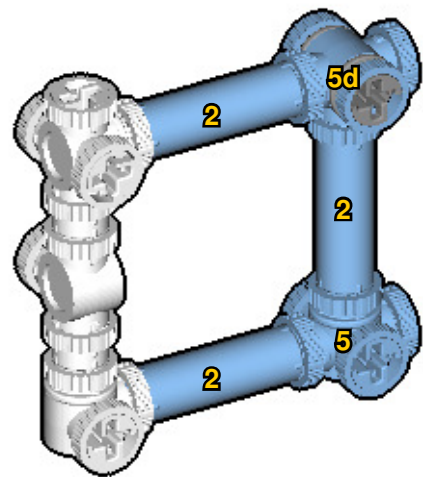

# MONSTER TRUCK

SIZE  
0.8ft x 0.4ft x 0.4ft

PIECES  
188

DESIGNER  
Charles Sharman

MADE IN  
U.S.A.

⚠ WARNING: Small parts. Age 12+. Handle responsibly. U.S. Patent 9,086,087.

Wrong  
Connecting/Disconnecting Two Directions

Right  
Connecting/Disconnecting One Direction

1

New pieces are drawn blue. Old pieces are drawn white.  
See back for piece names.

2

Connect new pieces together before connecting to old pieces.

3

4

Submodel begins → **14**

**16**

**17**

**18**

Connect submodel to model.

21

22

32

33

# ACTUAL SIZE