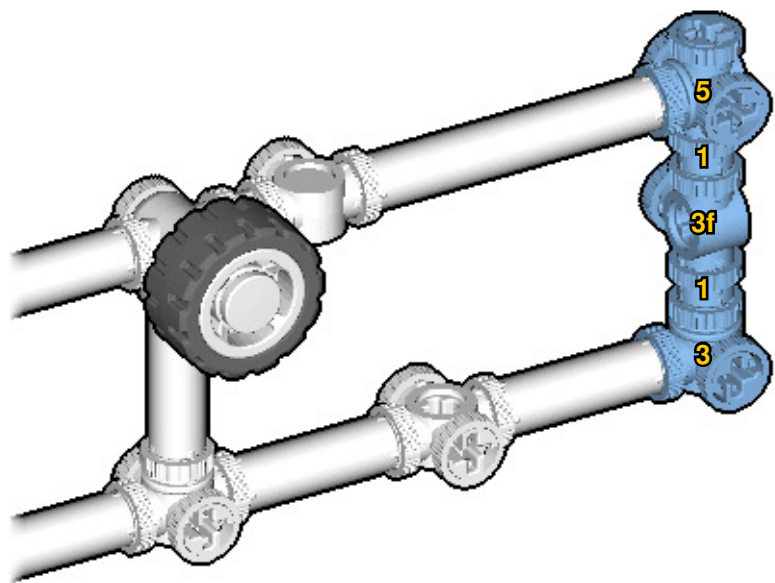

# MONSTER TRUCK

SIZE  
0.8ft x 0.4ft x 0.4ft

PIECES  
188

DESIGNER  
Charles Sharman

MADE IN  
U.S.A.

⚠ WARNING: Small parts. Age 12+. Handle responsibly. U.S. Patent 9,086,087.

Wrong  
Connecting/Disconnecting Two Directions

Right  
Connecting/Disconnecting One Direction

1

New pieces are drawn blue. Old pieces are drawn white.  
See back for piece names.

2

Connect new pieces together before connecting to old pieces.

3

4

Submodel begins → **14**

**16**

**17**

**18**

Connect submodel to model.

21

22

32

33

# ACTUAL SIZE