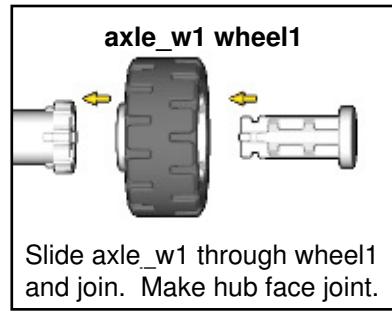

# MONSTER TRUCK

SIZE  
0.8ft x 0.4ft x 0.4ft

PIECES  
188

DESIGNER  
Charles Sharman

MADE IN  
U.S.A.

⚠ WARNING: Small parts. Age 12+. Handle responsibly. U.S. Patent 9,086,087.

Wrong  
Connecting/Disconnecting Two Directions

Right  
Connecting/Disconnecting One Direction

1

New pieces are drawn blue. Old pieces are drawn white.  
See back for piece names.

2

Connect new pieces together before connecting to old pieces.

3

4

Submodel begins → **14**

**16**

**17**

**18**

Connect submodel to model.

21

22

32

33