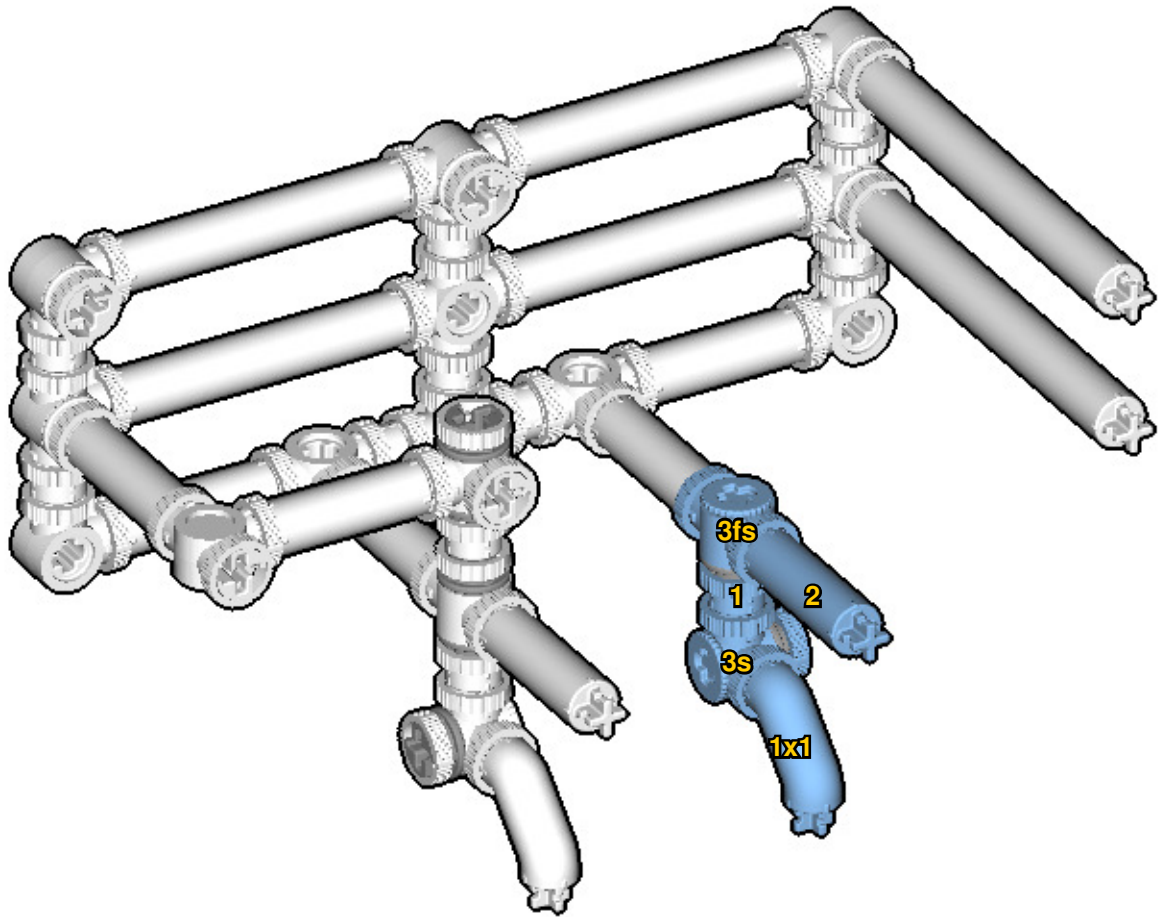

# MONSTER TRUCK

SIZE  
0.8ft x 0.4ft x 0.4ft

PIECES  
188

DESIGNER  
Charles Sharman

MADE IN  
U.S.A.

⚠ WARNING: Small parts. Age 12+. Handle responsibly. U.S. Patent 9,086,087.

Wrong  
Connecting/Disconnecting Two Directions

Right  
Connecting/Disconnecting One Direction

1

New pieces are drawn blue. Old pieces are drawn white.  
See back for piece names.

2

Connect new pieces together before connecting to old pieces.

3

4

Submodel begins → **14**

**16**

**17**

**18**

Connect submodel to model.

21

22

32

33

# ACTUAL SIZE