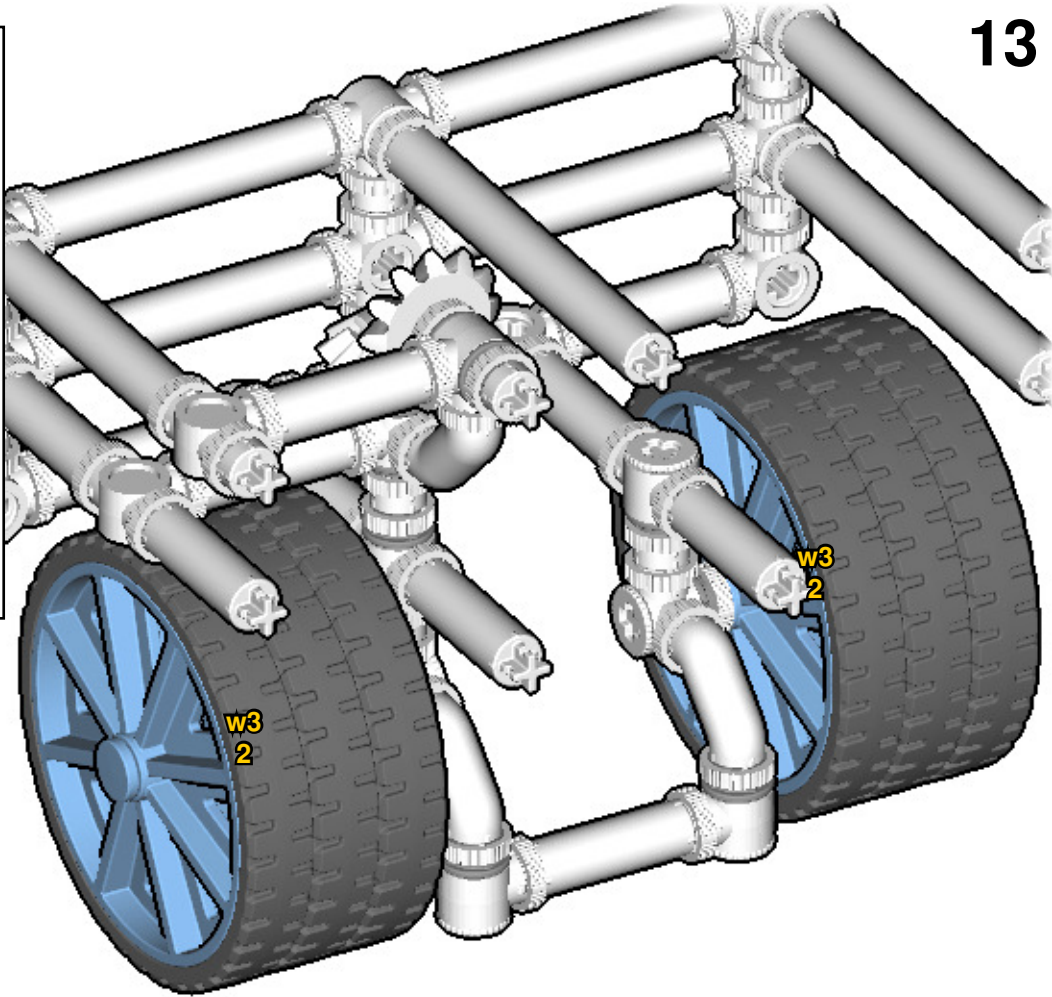

# MONSTER TRUCK

SIZE  
0.8ft x 0.4ft x 0.4ft

PIECES  
188

DESIGNER  
Charles Sharman

MADE IN  
U.S.A.

⚠ WARNING: Small parts. Age 12+. Handle responsibly. U.S. Patent 9,086,087.

Wrong  
Connecting/Disconnecting Two Directions

Right  
Connecting/Disconnecting One Direction

1

New pieces are drawn blue. Old pieces are drawn white.  
See back for piece names.

2

Connect new pieces together before connecting to old pieces.

3

4

Submodel begins → **14**

**16**

**17**

**18**

Connect submodel to model.

21

22

32

33

# ACTUAL SIZE