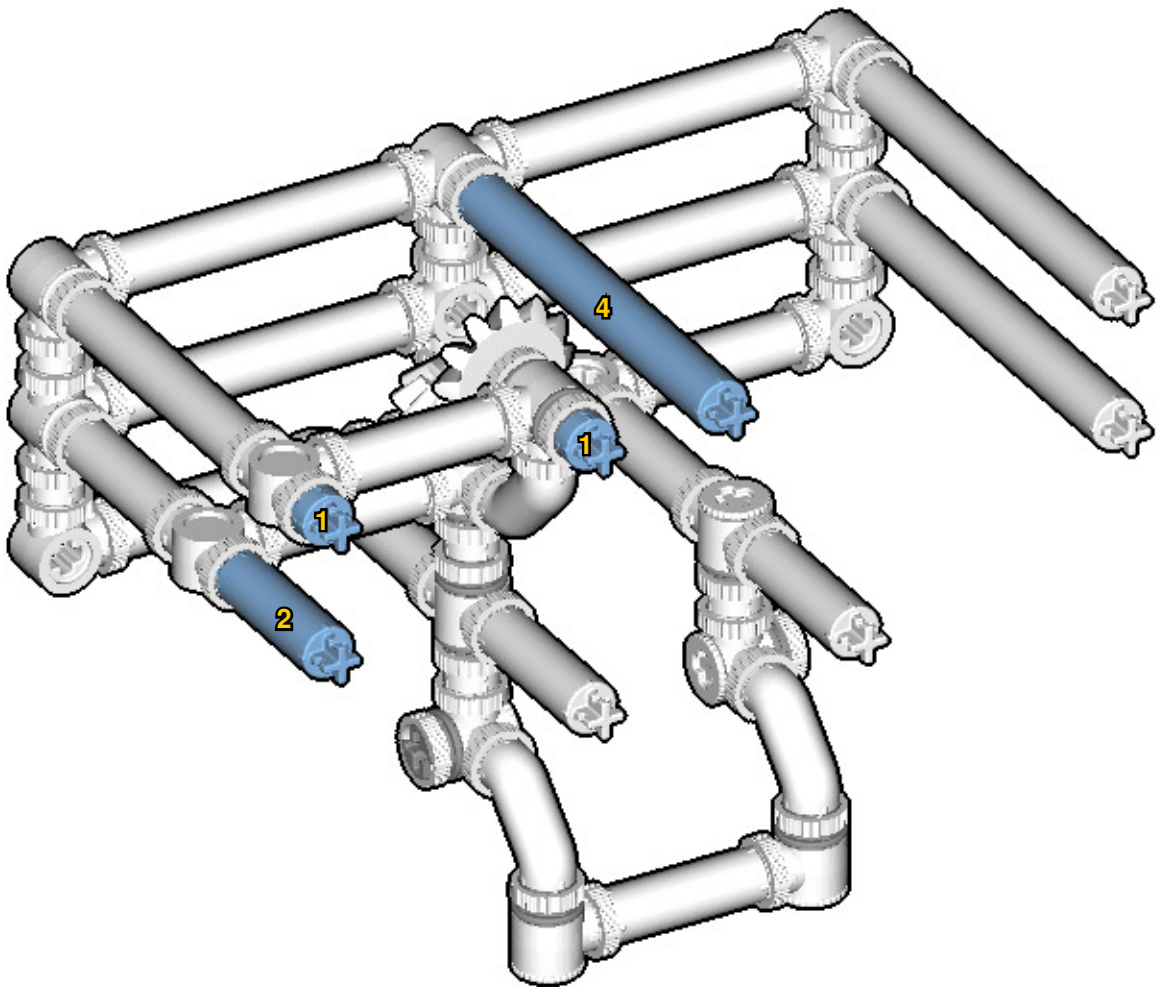

# MONSTER TRUCK

SIZE  
0.8ft x 0.4ft x 0.4ft

PIECES  
188

DESIGNER  
Charles Sharman

MADE IN  
U.S.A.

⚠ WARNING: Small parts. Age 12+. Handle responsibly. U.S. Patent 9,086,087.

Wrong  
Connecting/Disconnecting Two Directions

Right  
Connecting/Disconnecting One Direction

1

New pieces are drawn blue. Old pieces are drawn white.  
See back for piece names.

2

Connect new pieces together before connecting to old pieces.

3

4

Submodel begins → **14**

**16**

**17**

**18**

Connect submodel to model.

21

22

32

33

# ACTUAL SIZE