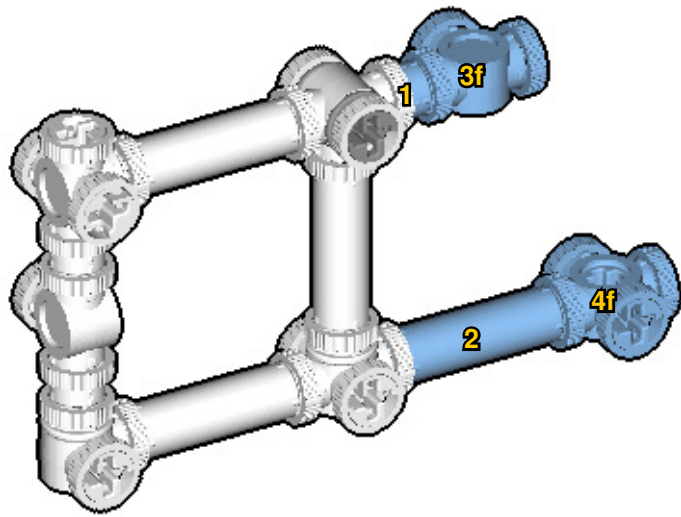

# MONSTER TRUCK

SIZE  
0.8ft x 0.4ft x 0.4ft

PIECES  
188

DESIGNER  
Charles Sharman

MADE IN  
U.S.A.

⚠ WARNING: Small parts. Age 12+. Handle responsibly. U.S. Patent 9,086,087.

Wrong  
Connecting/Disconnecting Two Directions

Right  
Connecting/Disconnecting One Direction

1

New pieces are drawn blue. Old pieces are drawn white.  
See back for piece names.

2

Connect new pieces together before connecting to old pieces.

3

4

Submodel begins → **14**

**16**

**17**

**18**

Connect submodel to model.

21

22

32

33

# ACTUAL SIZE