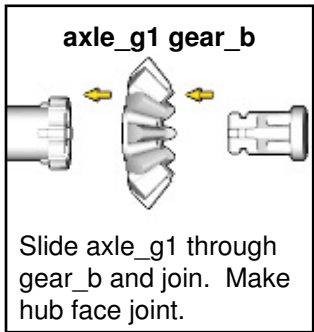

# MONSTER TRUCK

SIZE  
0.8ft x 0.4ft x 0.4ft

PIECES  
188

DESIGNER  
Charles Sharman

MADE IN  
U.S.A.

⚠ WARNING: Small parts. Age 12+. Handle responsibly. U.S. Patent 9,086,087.

Wrong  
Connecting/Disconnecting Two Directions

Right  
Connecting/Disconnecting One Direction

1

New pieces are drawn blue. Old pieces are drawn white.  
See back for piece names.

2

Connect new pieces together before connecting to old pieces.

3

4

Submodel begins → **14**

**16**

**17**

**18**

Connect submodel to model.

21

22

32

33