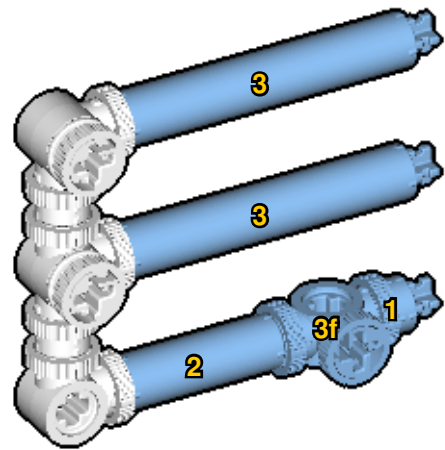

# MONSTER TRUCK

SIZE  
0.8ft x 0.4ft x 0.4ft

PIECES  
188

DESIGNER  
Charles Sharman

MADE IN  
U.S.A.

⚠ WARNING: Small parts. Age 12+. Handle responsibly. U.S. Patent 9,086,087.

Wrong  
Connecting/Disconnecting Two Directions

Right  
Connecting/Disconnecting One Direction

1

New pieces are drawn blue. Old pieces are drawn white.  
See back for piece names.

2

Connect new pieces together before connecting to old pieces.

3

4

Submodel begins → **14**

**16**

**17**

**18**

Connect submodel to model.

21

22

32

33

# ACTUAL SIZE