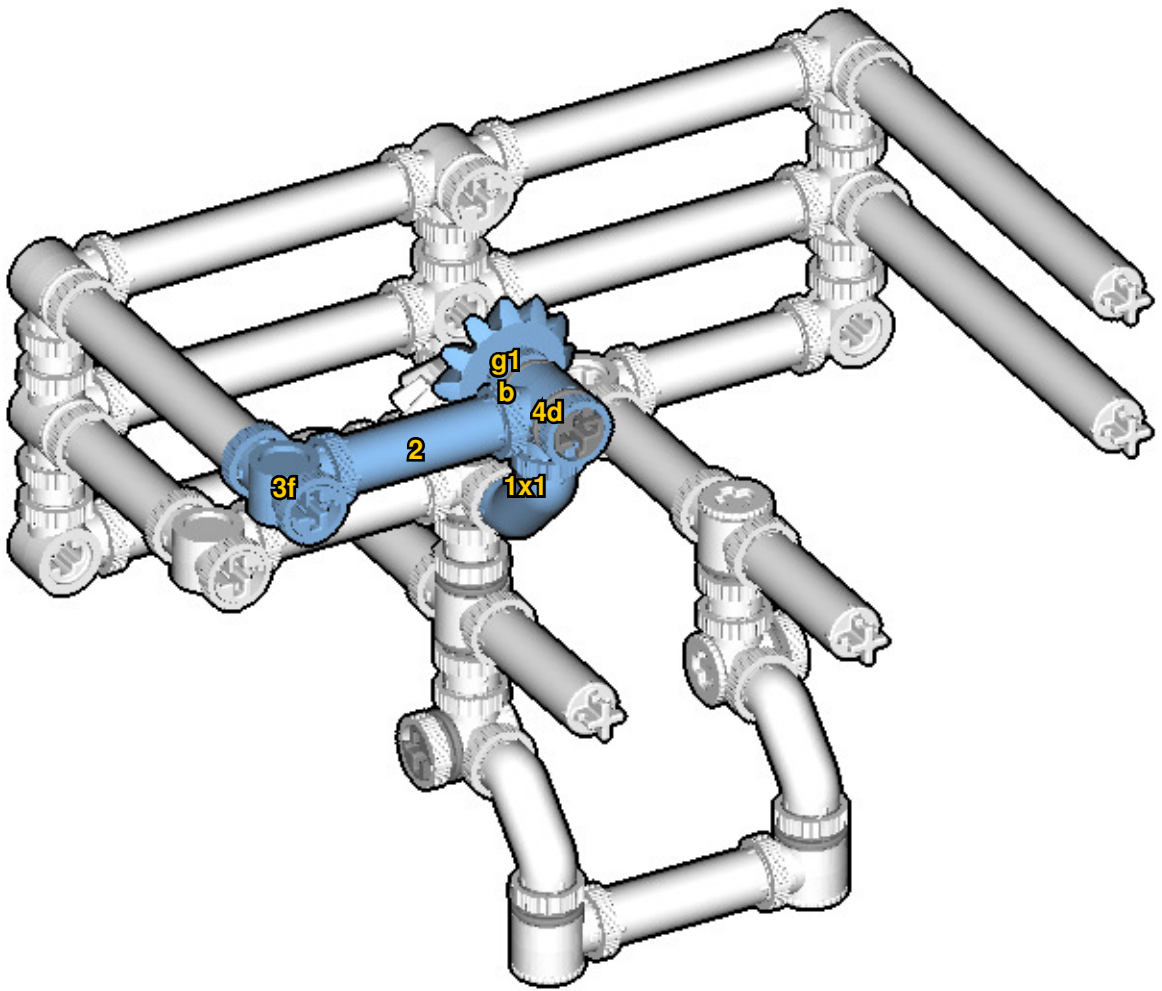

# MONSTER TRUCK

SIZE  
0.8ft x 0.4ft x 0.4ft

PIECES  
188

DESIGNER  
Charles Sharman

MADE IN  
U.S.A.

⚠ WARNING: Small parts. Age 12+. Handle responsibly. U.S. Patent 9,086,087.

Wrong  
Connecting/Disconnecting Two Directions

Right  
Connecting/Disconnecting One Direction

1

New pieces are drawn blue. Old pieces are drawn white.  
See back for piece names.

2

Connect new pieces together before connecting to old pieces.

3

4

Submodel begins → **14**

**16**

**17**

**18**

Connect submodel to model.

21

22

32

33

# ACTUAL SIZE