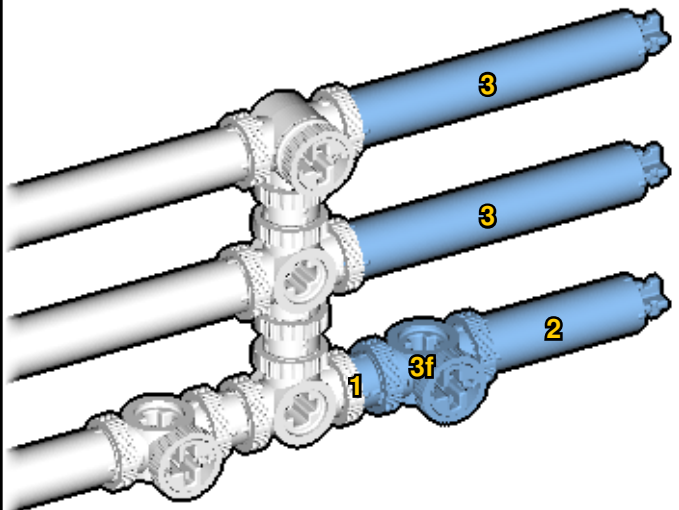

# MONSTER TRUCK

SIZE  
0.8ft x 0.4ft x 0.4ft

PIECES  
188

DESIGNER  
Charles Sharman

MADE IN  
U.S.A.

⚠ WARNING: Small parts. Age 12+. Handle responsibly. U.S. Patent 9,086,087.

Wrong  
Connecting/Disconnecting Two Directions

Right  
Connecting/Disconnecting One Direction

1

New pieces are drawn blue. Old pieces are drawn white.  
See back for piece names.

2

Connect new pieces together before connecting to old pieces.

3

4

Submodel begins → **14**

**16**

**17**

**18**

Connect submodel to model.

21

22

32

33

# ACTUAL SIZE