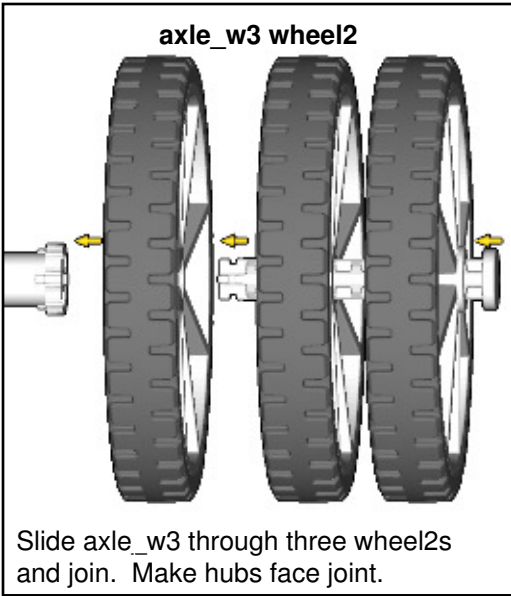

# MONSTER TRUCK

SIZE  
0.8ft x 0.4ft x 0.4ft

PIECES  
188

DESIGNER  
Charles Sharman

MADE IN  
U.S.A.

⚠ WARNING: Small parts. Age 12+. Handle responsibly. U.S. Patent 9,086,087.

Wrong  
Connecting/Disconnecting Two Directions

Right  
Connecting/Disconnecting One Direction

1

New pieces are drawn blue. Old pieces are drawn white.  
See back for piece names.

2

Connect new pieces together before connecting to old pieces.

3

4

Submodel begins → **14**

**16**

**17**

**18**

Connect submodel to model.

21

22

32

33

# ACTUAL SIZE