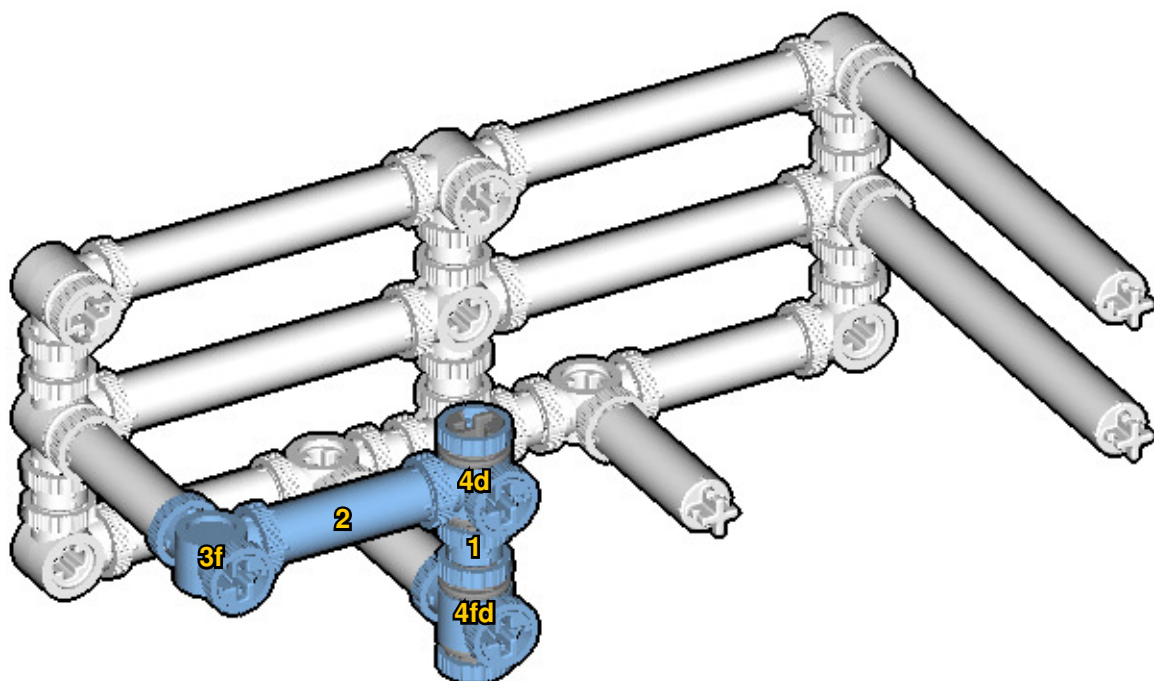

# MONSTER TRUCK

SIZE  
0.8ft x 0.4ft x 0.4ft

PIECES  
188

DESIGNER  
Charles Sharman

MADE IN  
U.S.A.

⚠ WARNING: Small parts. Age 12+. Handle responsibly. U.S. Patent 9,086,087.

Wrong  
Connecting/Disconnecting Two Directions

Right  
Connecting/Disconnecting One Direction

1

New pieces are drawn blue. Old pieces are drawn white.  
See back for piece names.

2

Connect new pieces together before connecting to old pieces.

3

4

Submodel begins → **14**

**16**

**17**

**18**

Connect submodel to model.

21

22

32

33

# ACTUAL SIZE