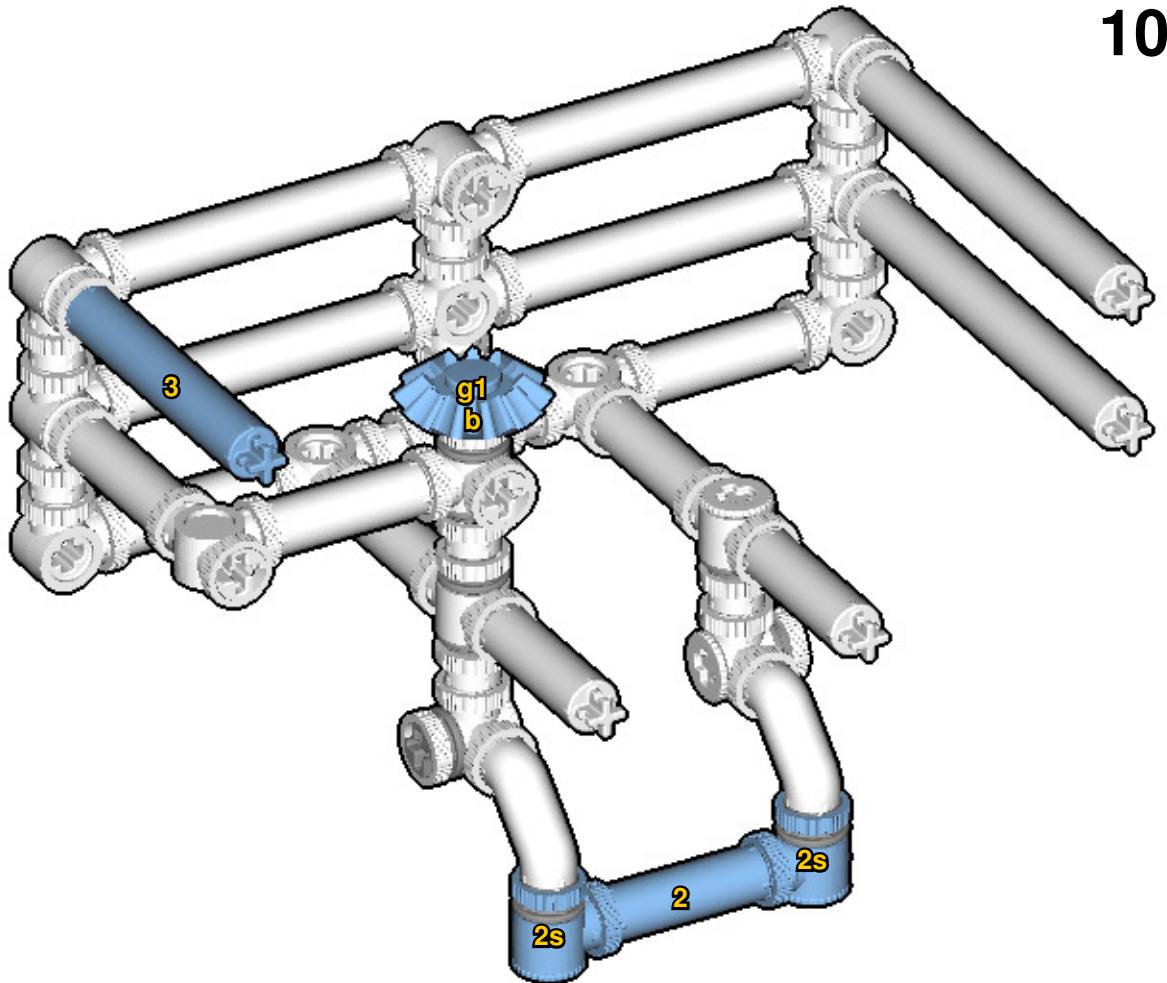

# MONSTER TRUCK

SIZE  
0.8ft x 0.4ft x 0.4ft

PIECES  
188

DESIGNER  
Charles Sharman

MADE IN  
U.S.A.

⚠ WARNING: Small parts. Age 12+. Handle responsibly. U.S. Patent 9,086,087.

Wrong  
Connecting/Disconnecting Two Directions

Right  
Connecting/Disconnecting One Direction

1

New pieces are drawn blue. Old pieces are drawn white.  
See back for piece names.

2

Connect new pieces together before connecting to old pieces.

3

4

Submodel begins → **14**

**16**

**17**

**18**

Connect submodel to model.

21

22

32

33

# ACTUAL SIZE