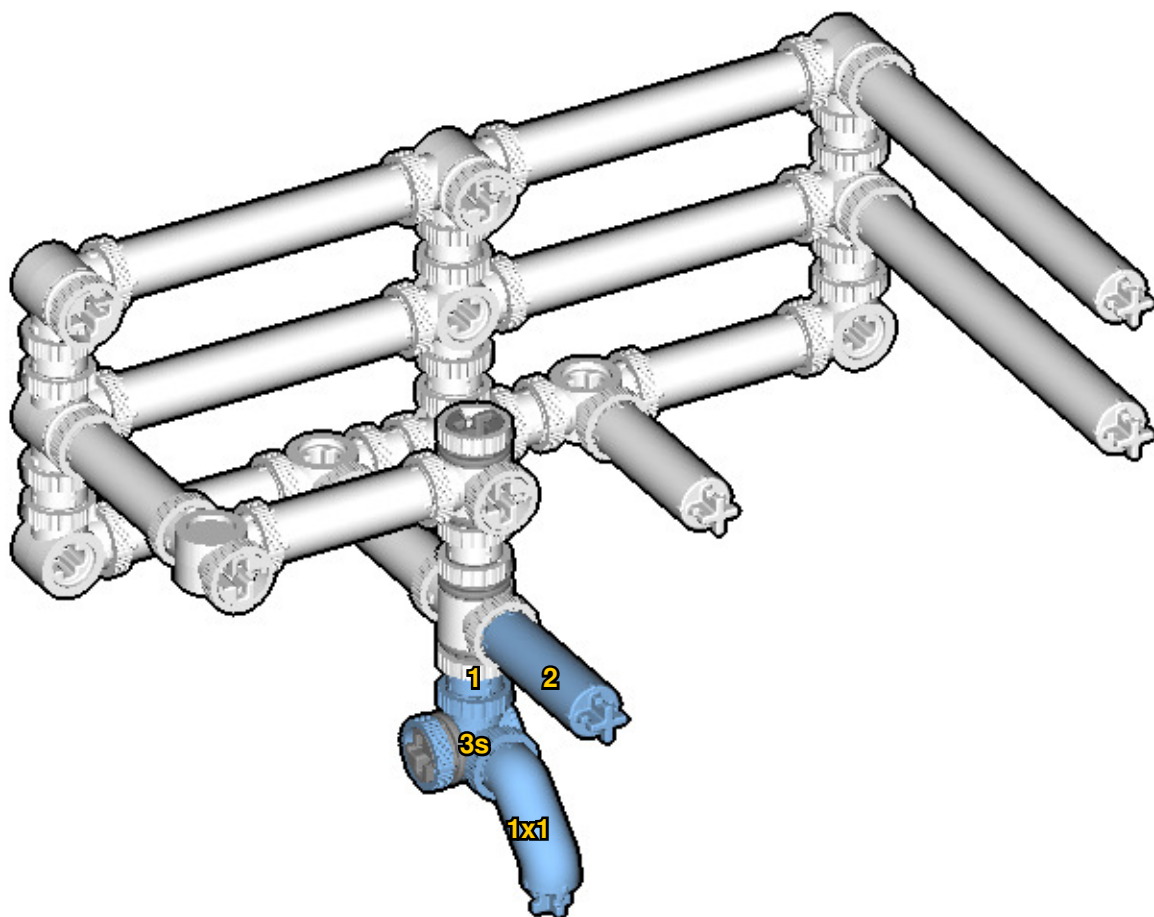

# MONSTER TRUCK

SIZE  
0.8ft x 0.4ft x 0.4ft

PIECES  
188

DESIGNER  
Charles Sharman

MADE IN  
U.S.A.

⚠ WARNING: Small parts. Age 12+. Handle responsibly. U.S. Patent 9,086,087.

Wrong  
Connecting/Disconnecting Two Directions

Right  
Connecting/Disconnecting One Direction

1

New pieces are drawn blue. Old pieces are drawn white.  
See back for piece names.

2

Connect new pieces together before connecting to old pieces.

3

4

Submodel begins → **14**

**16**

**17**

**18**

Connect submodel to model.

21

22

32

33

# ACTUAL SIZE