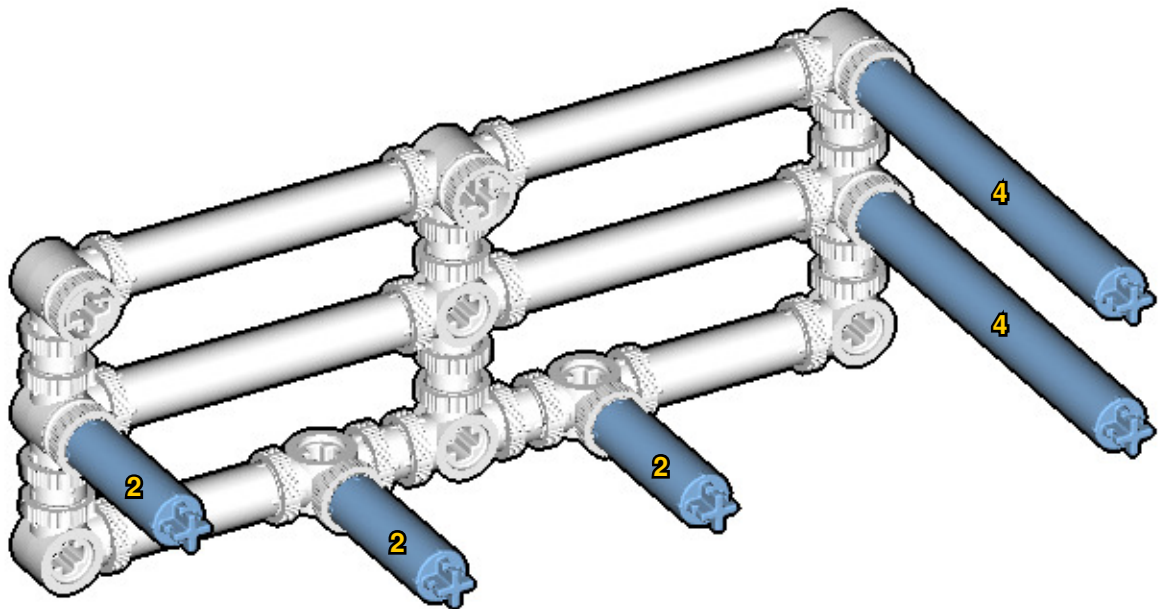

# MONSTER TRUCK

SIZE  
0.8ft x 0.4ft x 0.4ft

PIECES  
188

DESIGNER  
Charles Sharman

MADE IN  
U.S.A.

⚠ WARNING: Small parts. Age 12+. Handle responsibly. U.S. Patent 9,086,087.

Wrong  
Connecting/Disconnecting Two Directions

Right  
Connecting/Disconnecting One Direction

1

New pieces are drawn blue. Old pieces are drawn white.  
See back for piece names.

2

Connect new pieces together before connecting to old pieces.

3

4

Submodel begins → **14**

**16**

**17**

**18**

Connect submodel to model.

21

22

32

33

# ACTUAL SIZE