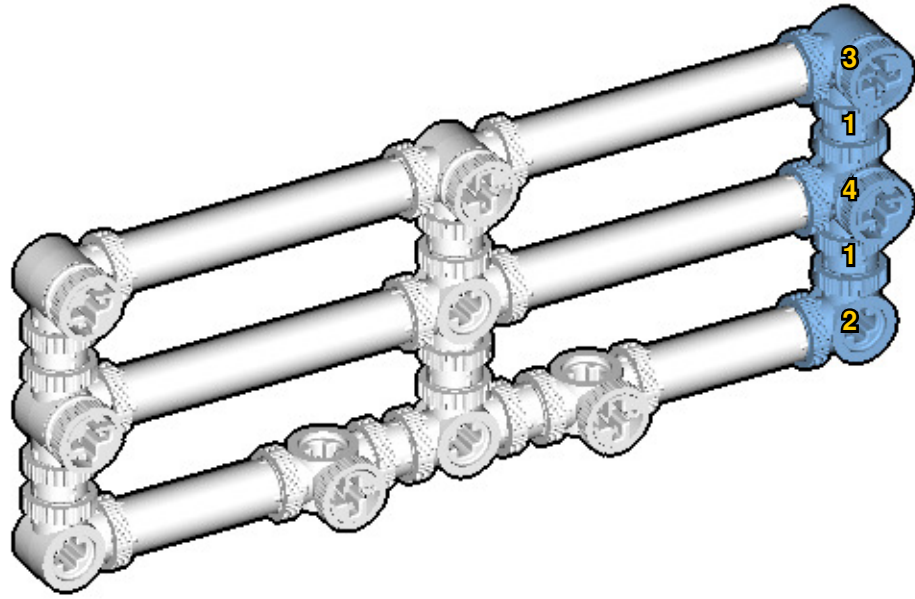

# MONSTER TRUCK

SIZE  
0.8ft x 0.4ft x 0.4ft

PIECES  
188

DESIGNER  
Charles Sharman

MADE IN  
U.S.A.

⚠ WARNING: Small parts. Age 12+. Handle responsibly. U.S. Patent 9,086,087.

Wrong  
Connecting/Disconnecting Two Directions

Right  
Connecting/Disconnecting One Direction

1

New pieces are drawn blue. Old pieces are drawn white.  
See back for piece names.

2

Connect new pieces together before connecting to old pieces.

3

4

Submodel begins → **14**

**16**

**17**

**18**

Connect submodel to model.

21

22

32

33

# ACTUAL SIZE