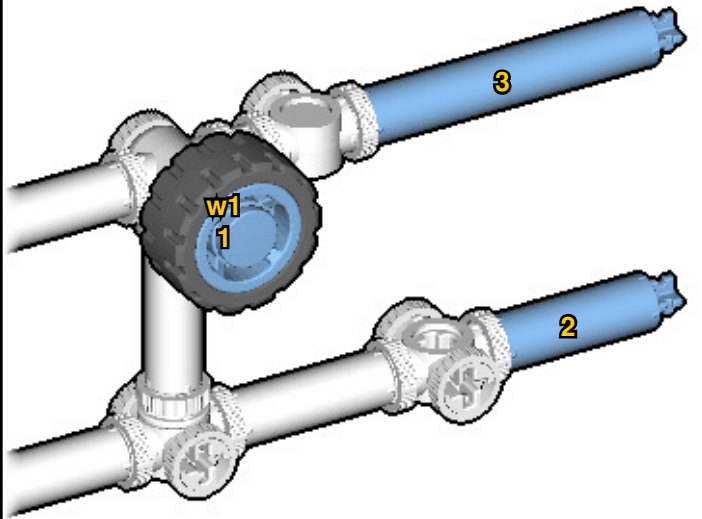

# MONSTER TRUCK

SIZE  
0.8ft x 0.4ft x 0.4ft

PIECES  
188

DESIGNER  
Charles Sharman

MADE IN  
U.S.A.

⚠ WARNING: Small parts. Age 12+. Handle responsibly. U.S. Patent 9,086,087.

Wrong  
Connecting/Disconnecting Two Directions

Right  
Connecting/Disconnecting One Direction

1

New pieces are drawn blue. Old pieces are drawn white.  
See back for piece names.

2

Connect new pieces together before connecting to old pieces.

3

4

Submodel begins → **14**

**16**

**17**

**18**

Connect submodel to model.

21

22

32

33

# ACTUAL SIZE