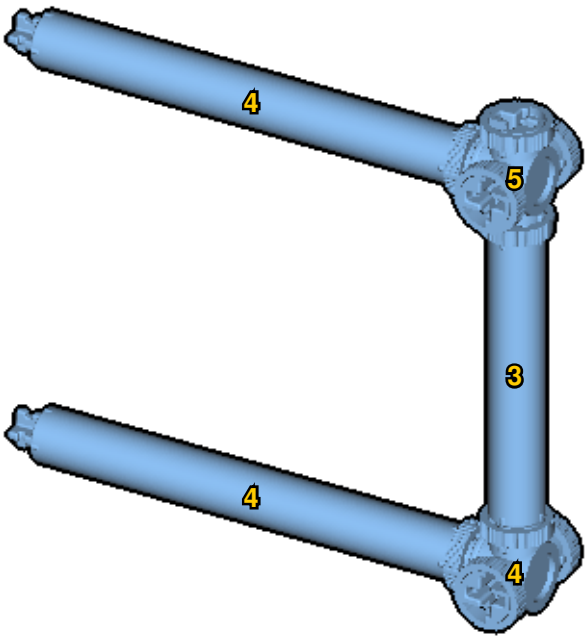

MADE IN

U.S.A.

⚠ WARNING: Small parts. Age 12+. Handle responsibly. U.S. Patent 9,086,087.

Wrong
Connecting/Disconnecting Two Directions

Right
Connecting/Disconnecting One Direction

1

New pieces are drawn blue. Old pieces are drawn white.
See back for piece names.

2

Connect new pieces together before connecting to old pieces.

3**4**

5

6

7

Submodel begins → **10**

Connect submodel to model.

18

19

20

23

24

25

2728

31

32

33

34

35

40

41

42

43