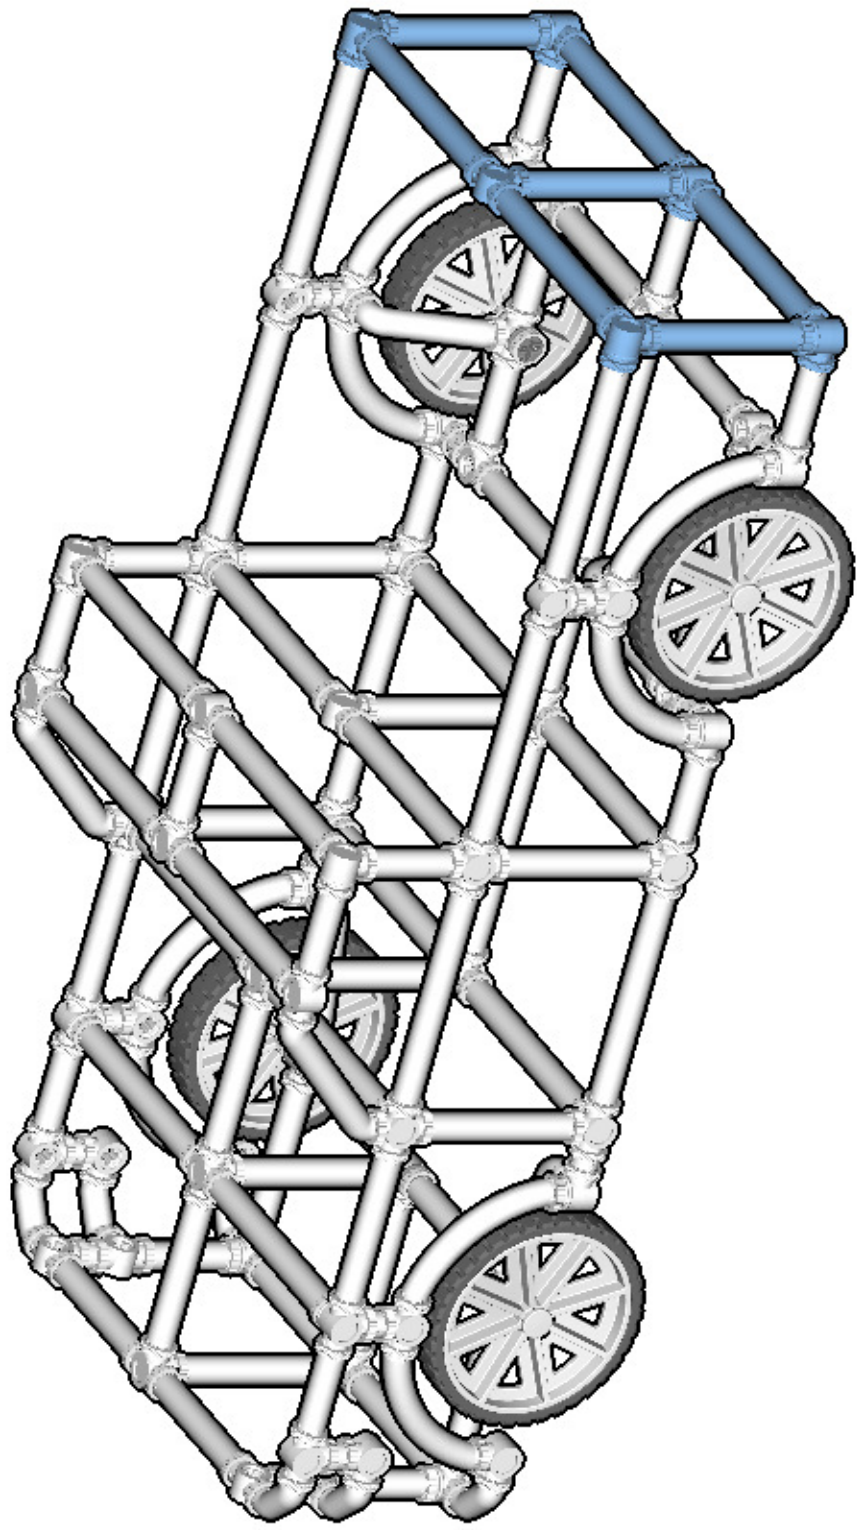

**CROSS
BEAMS™**

PICKUP

SIZE

1.3ft x 0.6ft x 0.4ft

PIECES

181

DESIGNER

Derek Sharman

MADE IN

U.S.A.

⚠ WARNING: Small parts. Age 12+. Handle responsibly. U.S. Patent 9,086,087.

Wrong
Connecting/Disconnecting Two Directions

Right
Connecting/Disconnecting One Direction

1

New pieces are drawn blue. Old pieces are drawn white.
See back for piece names.

32

33

34

35

40

41

42

43

46

47

48

INVENTORY

ACTUAL SIZE