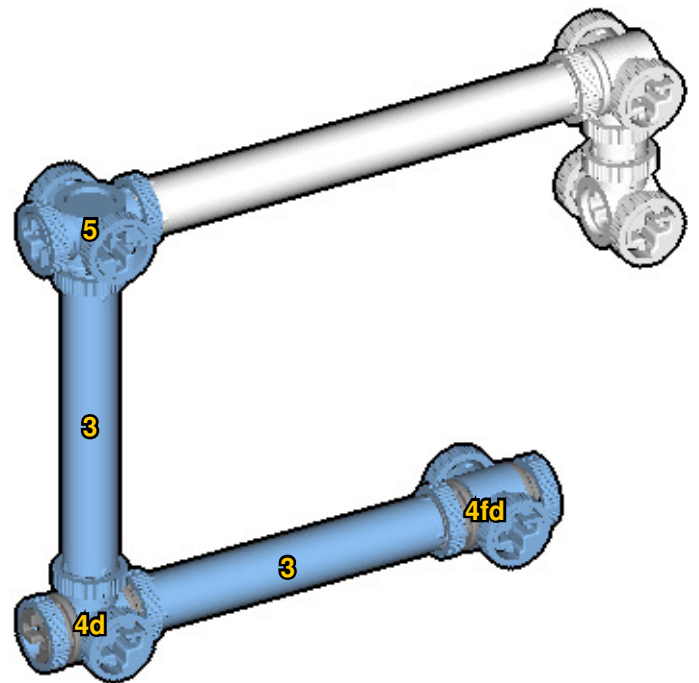

**CROSS
BEAMS™**

PICKUP

SIZE

1.3ft x 0.6ft x 0.4ft

PIECES

181

DESIGNER

Derek Sharman

MADE IN

U.S.A.

⚠ WARNING: Small parts. Age 12+. Handle responsibly. U.S. Patent 9,086,087.

Wrong
Connecting/Disconnecting Two Directions

Right
Connecting/Disconnecting One Direction

1

New pieces are drawn blue. Old pieces are drawn white.
See back for piece names.

2

Connect new pieces together before connecting to old pieces.

3**4**

5

6

7

Submodel begins → **10**

Connect submodel to model.

18

19

20

23

24

25

2728

31