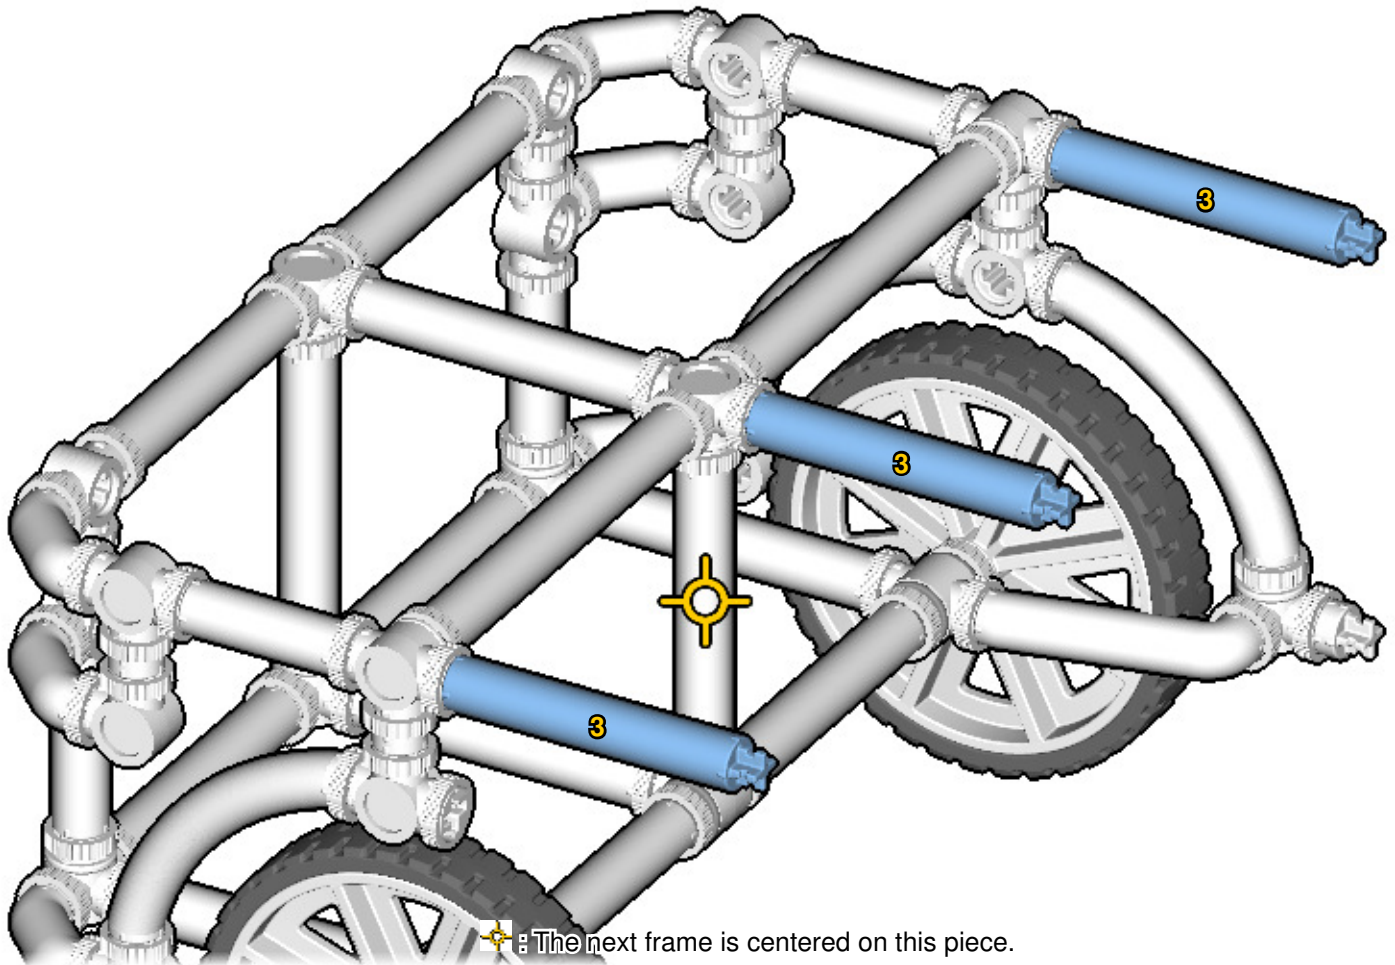

MADE IN

U.S.A.

⚠ WARNING: Small parts. Age 12+. Handle responsibly. U.S. Patent 9,086,087.

Wrong
Connecting/Disconnecting Two Directions

Right
Connecting/Disconnecting One Direction

1

New pieces are drawn blue. Old pieces are drawn white.
See back for piece names.

2

Connect new pieces together before connecting to old pieces.

3**4**

5

6

7

Submodel begins → **10**

Connect submodel to model.

18

19

20

23

24

25

2728

31