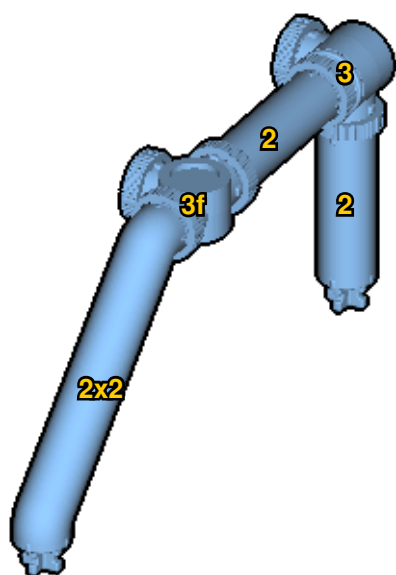

MADE IN

U.S.A.

⚠ WARNING: Small parts. Age 12+. Handle responsibly. U.S. Patent 9,086,087.

Wrong
Connecting/Disconnecting Two Directions

Right
Connecting/Disconnecting One Direction

1

New pieces are drawn blue. Old pieces are drawn white.
See back for piece names.

18

19

20

23

24

25

2728

31

32

33

34

35

40

41

42

43

46

47

48

INVENTORY

ACTUAL SIZE