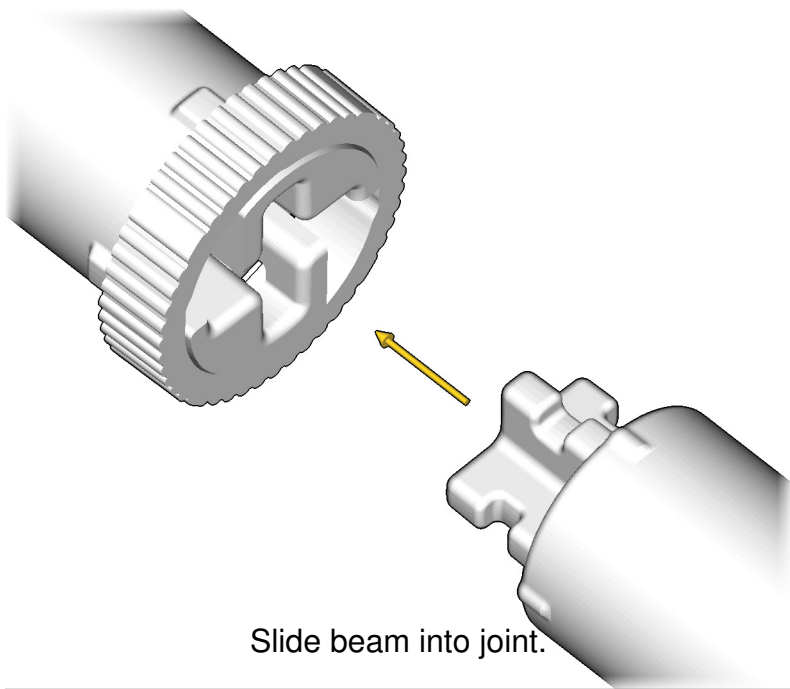

**CROSS
BEAMS™**

PICKUP

SIZE

1.3ft x 0.6ft x 0.4ft

PIECES

181

DESIGNER

Derek Sharman

MADE IN

U.S.A.

⚠ WARNING: Small parts. Age 12+. Handle responsibly. U.S. Patent 9,086,087.

Wrong
Connecting/Disconnecting Two Directions

Right
Connecting/Disconnecting One Direction

1

New pieces are drawn blue. Old pieces are drawn white.
See back for piece names.

2

Connect new pieces together before connecting to old pieces.

3**4**

5

6

7

Submodel begins → **10**

Connect submodel to model.