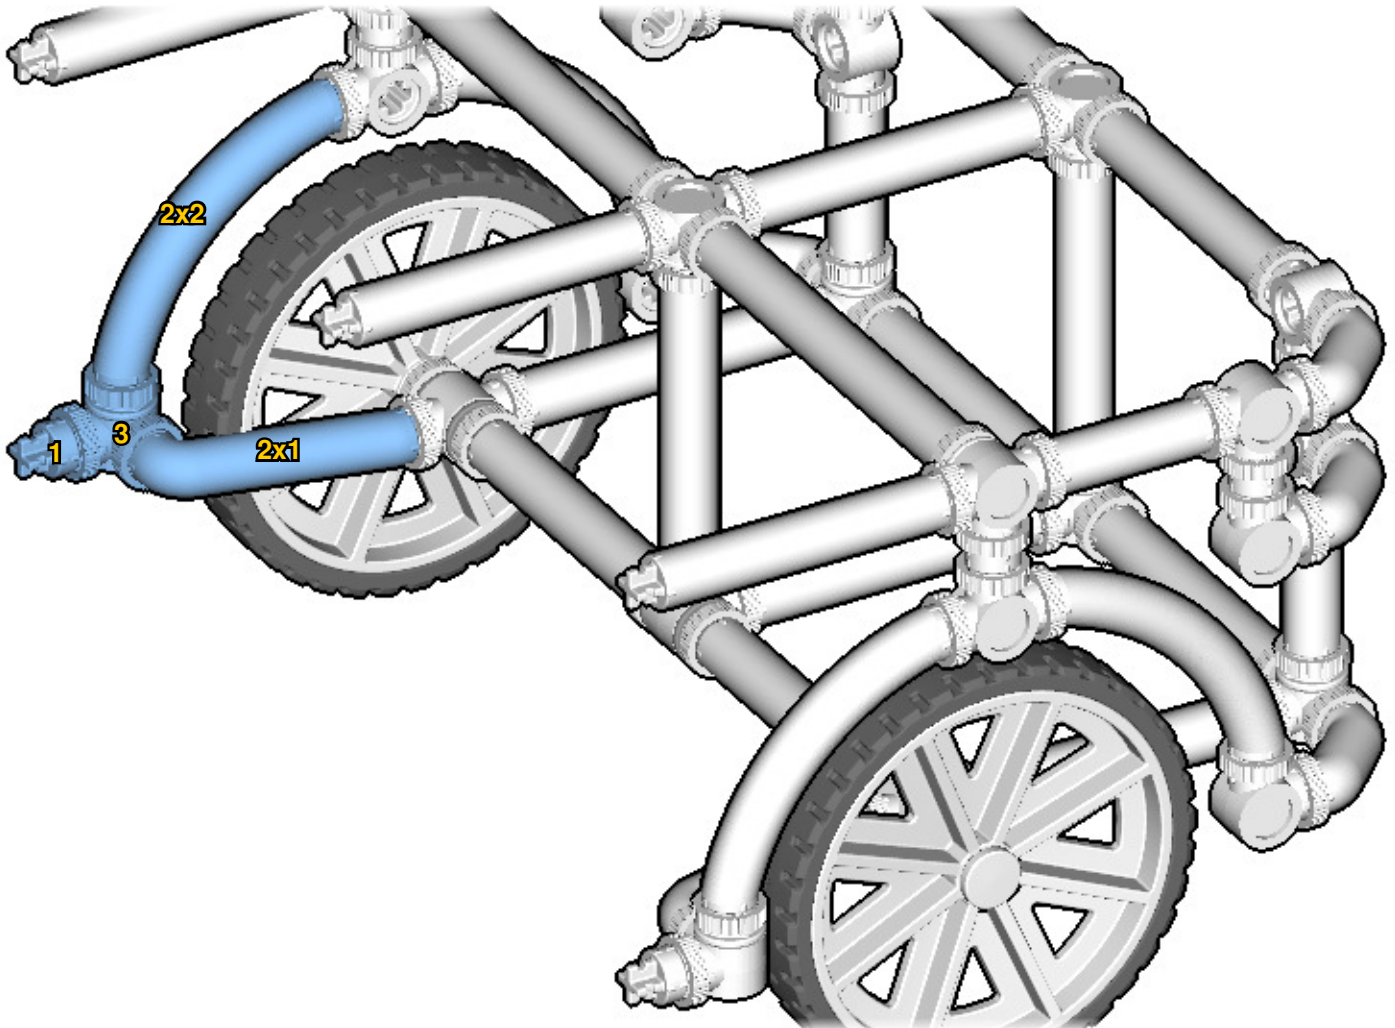

MADE IN

U.S.A.

⚠ WARNING: Small parts. Age 12+. Handle responsibly. U.S. Patent 9,086,087.

Wrong
Connecting/Disconnecting Two Directions

Right
Connecting/Disconnecting One Direction

1

New pieces are drawn blue. Old pieces are drawn white.
See back for piece names.

2

Connect new pieces together before connecting to old pieces.

3**4**

5

6

7

Submodel begins → **10**

Connect submodel to model.

18

19

20

23

24

25

2728

31