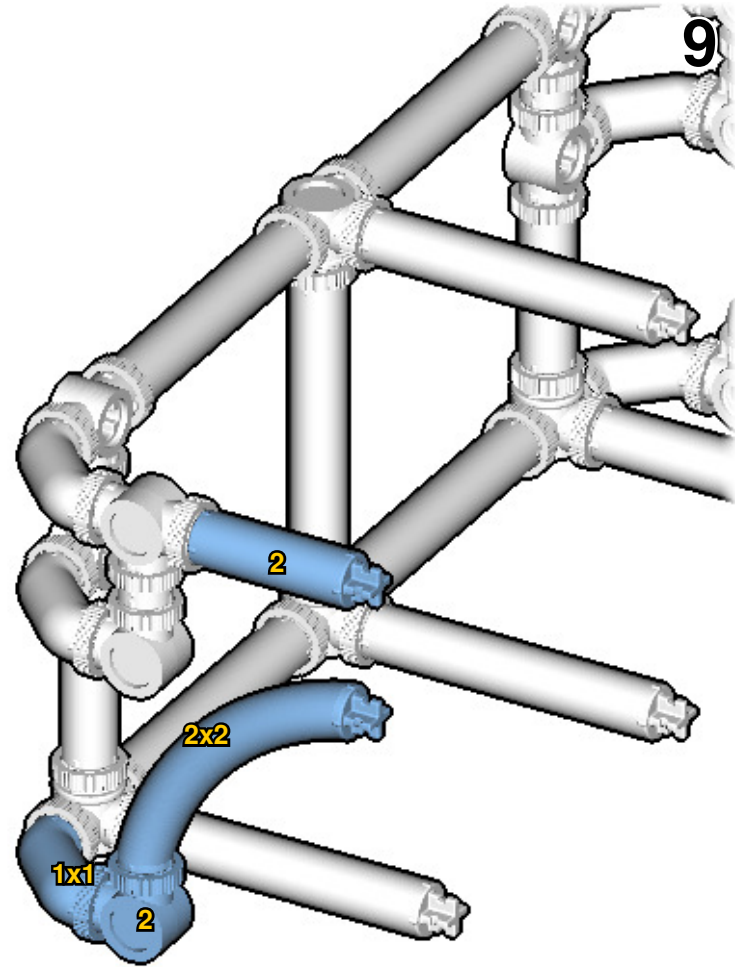

MADE IN

U.S.A.

⚠ WARNING: Small parts. Age 12+. Handle responsibly. U.S. Patent 9,086,087.

Wrong
Connecting/Disconnecting Two Directions

Right
Connecting/Disconnecting One Direction

1

New pieces are drawn blue. Old pieces are drawn white.
See back for piece names.

2

Connect new pieces together before connecting to old pieces.

3**4**

5

6

7

Submodel begins → **10**

Connect submodel to model.

18

19

20

23

24

25

2728

31