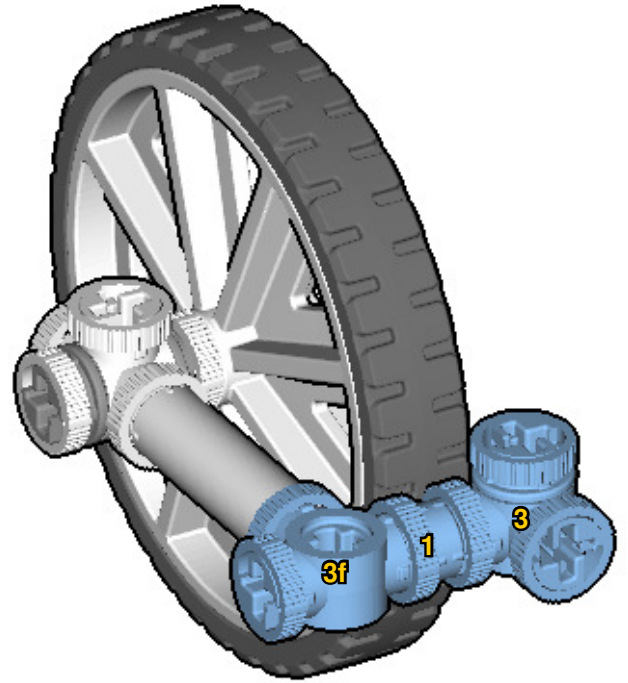

MADE IN

U.S.A.

⚠ WARNING: Small parts. Age 12+. Handle responsibly. U.S. Patent 9,086,087.

Wrong
Connecting/Disconnecting Two Directions

Right
Connecting/Disconnecting One Direction

1

New pieces are drawn blue. Old pieces are drawn white.
See back for piece names.

18

19

20

23

24

25

2728

31

32

33

34

35

40

41

42

43