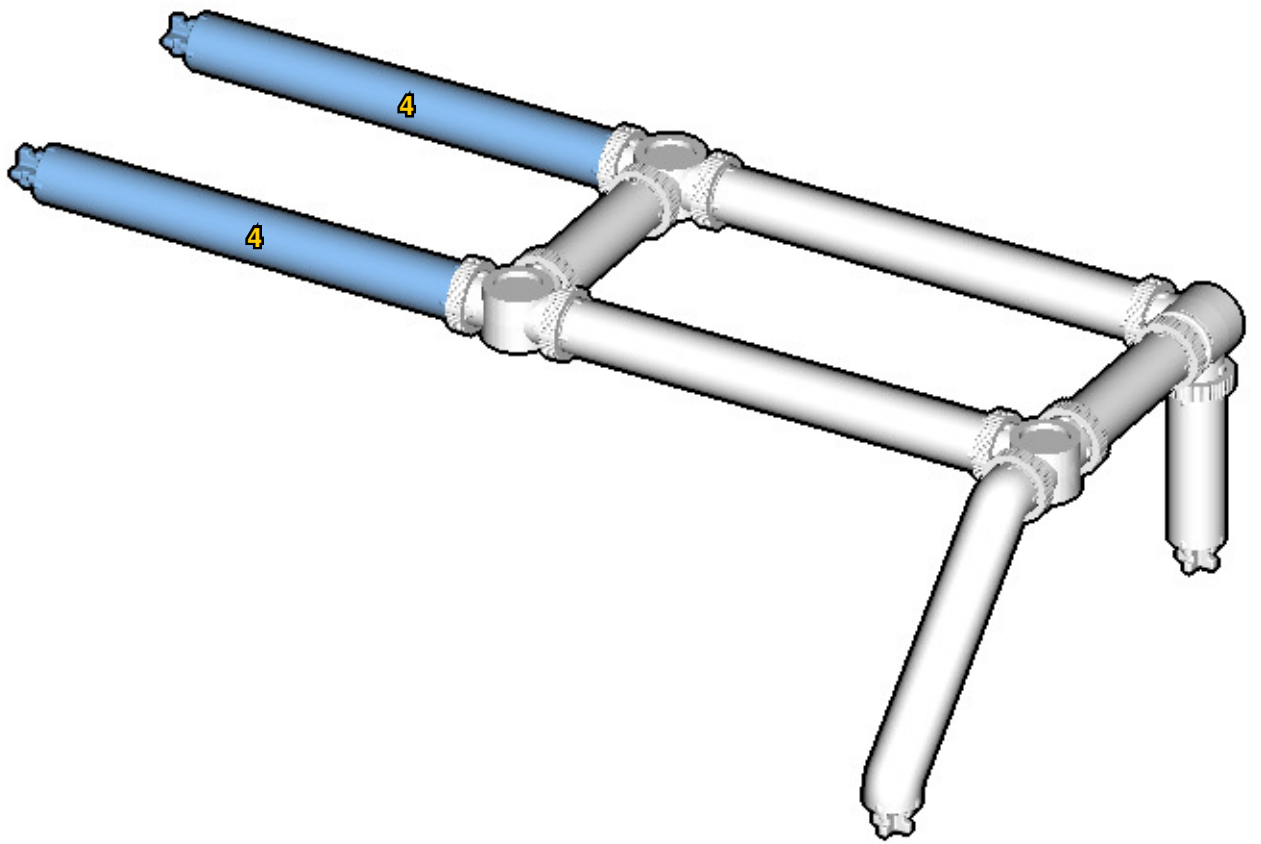

**CROSS
BEAMS™**

PICKUP

SIZE

1.3ft x 0.6ft x 0.4ft

PIECES

181

DESIGNER

Derek Sharman

2

Connect new pieces together before connecting to old pieces.

3**4**

5

6

7

Submodel begins → **10**

Connect submodel to model.

18

19

20

23

24

25

2728

31

32

33

34

35

40

41

42

43