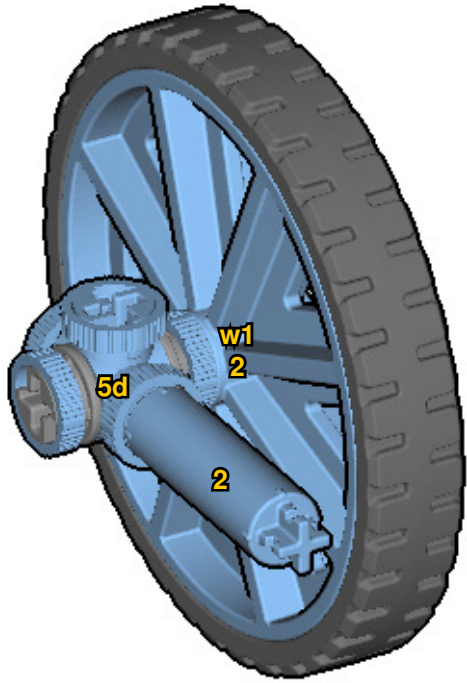

MADE IN

U.S.A.

⚠ WARNING: Small parts. Age 12+. Handle responsibly. U.S. Patent 9,086,087.

Wrong
Connecting/Disconnecting Two Directions

Right
Connecting/Disconnecting One Direction

1

New pieces are drawn blue. Old pieces are drawn white.
See back for piece names.

18

19

20

23

24

25

2728

31

32

33

34

35

40

41

42

43

46

47

48

INVENTORY

ACTUAL SIZE