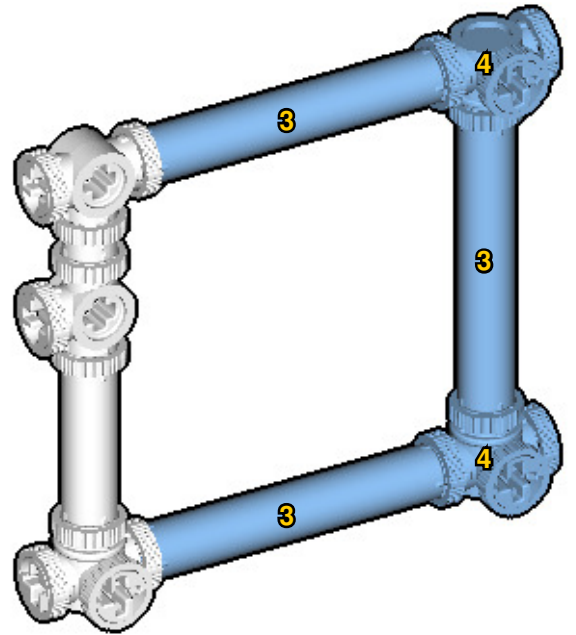

**CROSS
BEAMS™**

PICKUP

SIZE

1.3ft x 0.6ft x 0.4ft

PIECES

181

DESIGNER

Derek Sharman

MADE IN

U.S.A.

⚠ WARNING: Small parts. Age 12+. Handle responsibly. U.S. Patent 9,086,087.

Wrong
Connecting/Disconnecting Two Directions

Right
Connecting/Disconnecting One Direction

1

New pieces are drawn blue. Old pieces are drawn white.
See back for piece names.

2

Connect new pieces together before connecting to old pieces.

3**4**

5

6

7

Submodel begins → **10**

Connect submodel to model.

18

19

20

23

24

25

2728

31