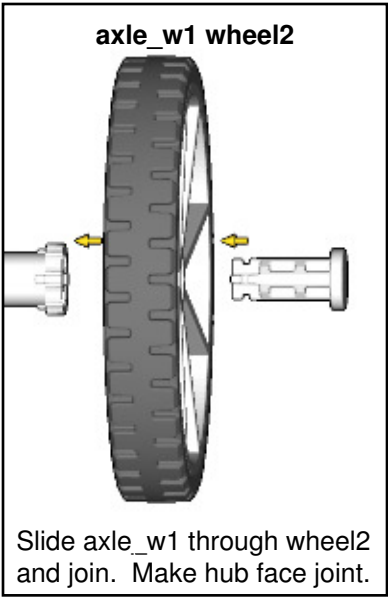

MADE IN

U.S.A.

⚠ WARNING: Small parts. Age 12+. Handle responsibly. U.S. Patent 9,086,087.

Wrong
Connecting/Disconnecting Two Directions

Right
Connecting/Disconnecting One Direction

1

New pieces are drawn blue. Old pieces are drawn white.
See back for piece names.

2

Connect new pieces together before connecting to old pieces.

3**4**

5

6

7

Submodel begins → **10**

Connect submodel to model.