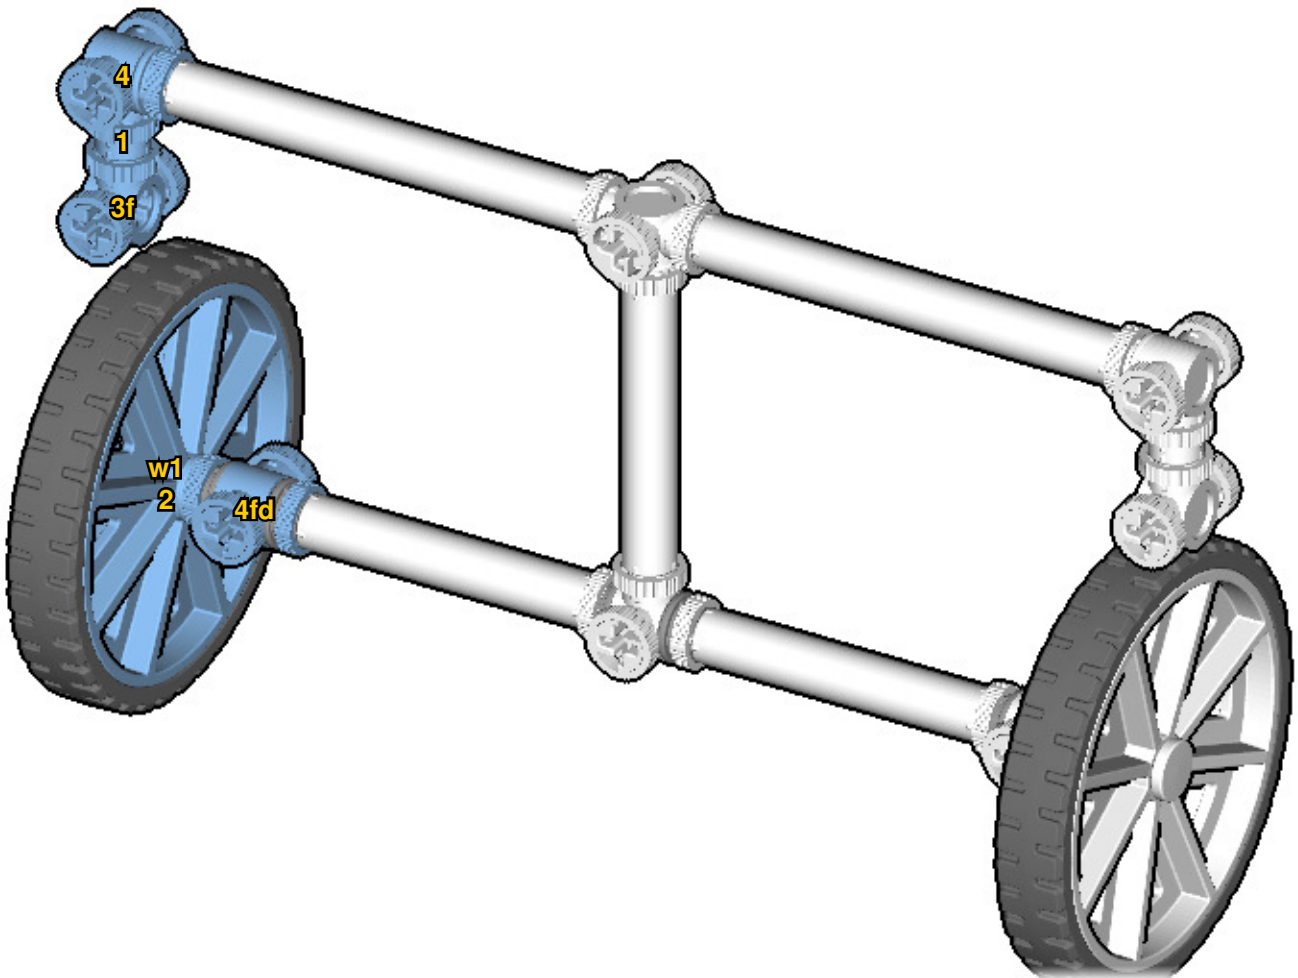

**CROSS
BEAMS™**

PICKUP

SIZE

1.3ft x 0.6ft x 0.4ft

PIECES

181

DESIGNER

Derek Sharman

MADE IN

U.S.A.

⚠ WARNING: Small parts. Age 12+. Handle responsibly. U.S. Patent 9,086,087.

Wrong
Connecting/Disconnecting Two Directions

Right
Connecting/Disconnecting One Direction

1

New pieces are drawn blue. Old pieces are drawn white.
See back for piece names.

2

Connect new pieces together before connecting to old pieces.

3**4**

5

6

7

Submodel begins → **10**

Connect submodel to model.

18

19

20

23

24

25

2728

31