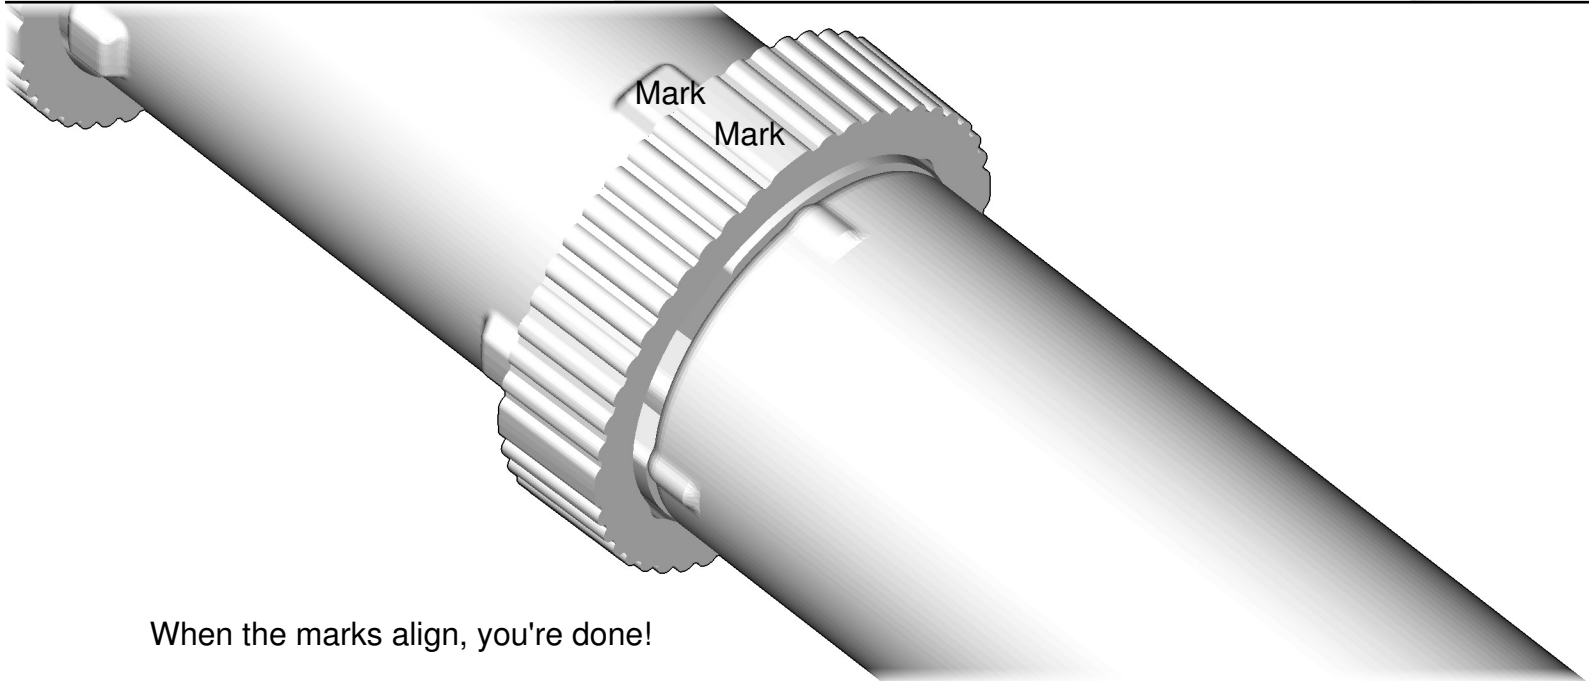

**CROSS
BEAMS™**

PICKUP

SIZE

1.3ft x 0.6ft x 0.4ft

PIECES

181

DESIGNER

Derek Sharman

MADE IN

U.S.A.

⚠ WARNING: Small parts. Age 12+. Handle responsibly. U.S. Patent 9,086,087.

Wrong
Connecting/Disconnecting Two Directions

Right
Connecting/Disconnecting One Direction

1

New pieces are drawn blue. Old pieces are drawn white.
See back for piece names.