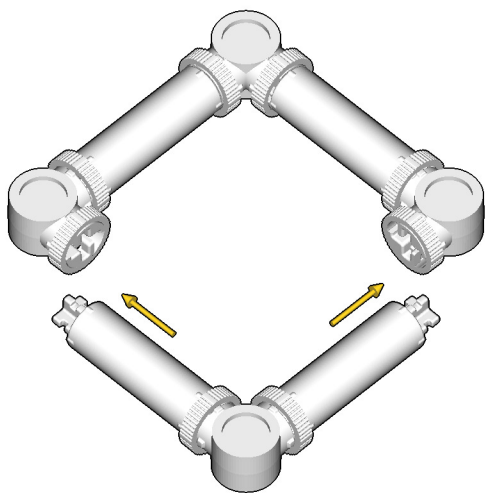

**CROSS
BEAMS™**

PICKUP

SIZE

1.3ft x 0.6ft x 0.4ft

PIECES

181

DESIGNER

Derek Sharman

MADE IN

U.S.A.

⚠ WARNING: Small parts. Age 12+. Handle responsibly. U.S. Patent 9,086,087.

Wrong
Connecting/Disconnecting Two Directions

Right
Connecting/Disconnecting One Direction

1

New pieces are drawn blue. Old pieces are drawn white.
See back for piece names.

2

Connect new pieces together before connecting to old pieces.

3**4**

5

6

7

Submodel begins → **10**

Connect submodel to model.