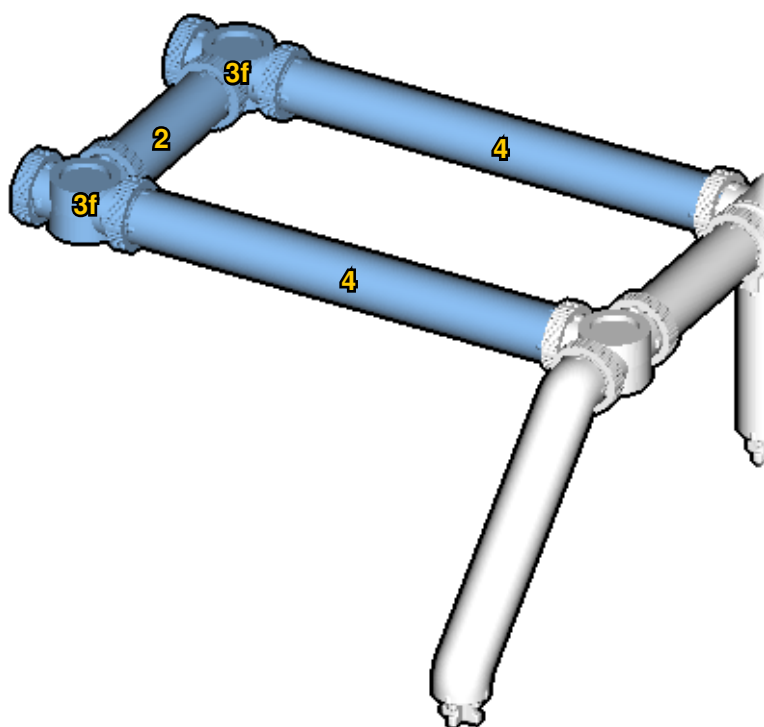

MADE IN

U.S.A.

⚠ WARNING: Small parts. Age 12+. Handle responsibly. U.S. Patent 9,086,087.

Wrong
Connecting/Disconnecting Two Directions

Right
Connecting/Disconnecting One Direction

1

New pieces are drawn blue. Old pieces are drawn white.
See back for piece names.

2

Connect new pieces together before connecting to old pieces.

3**4**

5

6

7

Submodel begins → **10**

Connect submodel to model.

18

19

20

23

24

25

2728

31

32

33

34

35

40

41

42

43