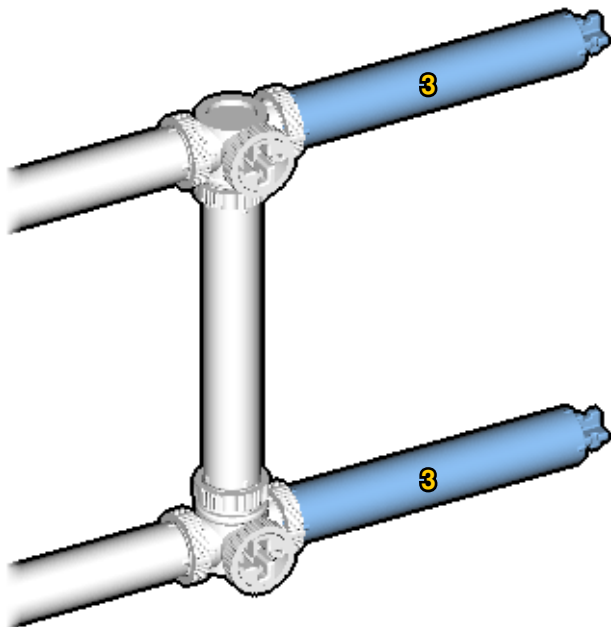

**CROSS
BEAMS™**

PICKUP

SIZE

1.3ft x 0.6ft x 0.4ft

PIECES

181

DESIGNER

Derek Sharman

MADE IN

U.S.A.

⚠ WARNING: Small parts. Age 12+. Handle responsibly. U.S. Patent 9,086,087.

Wrong
Connecting/Disconnecting Two Directions

Right
Connecting/Disconnecting One Direction

1

New pieces are drawn blue. Old pieces are drawn white.
See back for piece names.

2

Connect new pieces together before connecting to old pieces.

3**4**

5

6

7

Submodel begins → **10**

Connect submodel to model.