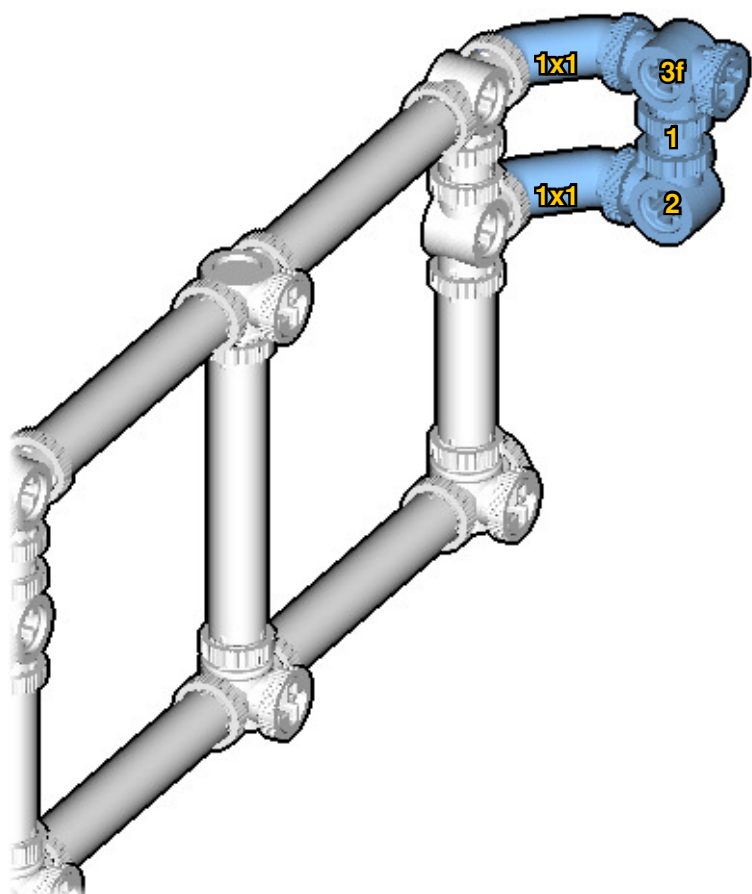

**CROSS
BEAMS™**

PICKUP

SIZE

1.3ft x 0.6ft x 0.4ft

PIECES

181

DESIGNER

Derek Sharman

MADE IN

U.S.A.

⚠ WARNING: Small parts. Age 12+. Handle responsibly. U.S. Patent 9,086,087.

Wrong
Connecting/Disconnecting Two Directions

Right
Connecting/Disconnecting One Direction

1

New pieces are drawn blue. Old pieces are drawn white.
See back for piece names.

2

Connect new pieces together before connecting to old pieces.

3**4**

5

6

7

Submodel begins → **10**

Connect submodel to model.