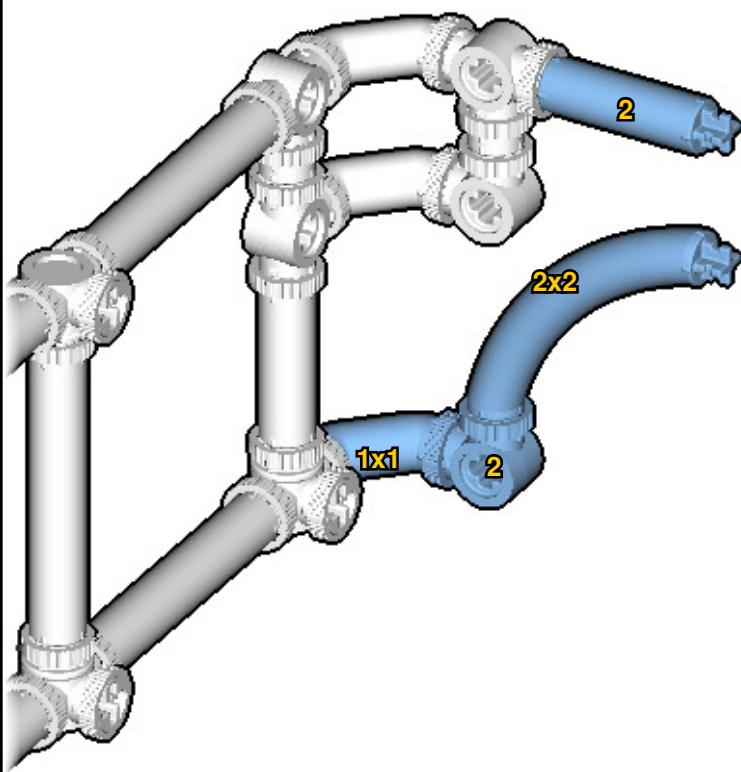

MADE IN

U.S.A.

⚠ WARNING: Small parts. Age 12+. Handle responsibly. U.S. Patent 9,086,087.

Wrong
Connecting/Disconnecting Two Directions

Right
Connecting/Disconnecting One Direction

1

New pieces are drawn blue. Old pieces are drawn white.
See back for piece names.

2

Connect new pieces together before connecting to old pieces.

3**4**

5

6

7

Submodel begins → **10**

Connect submodel to model.

18

19

20

23

24

25

2728

31