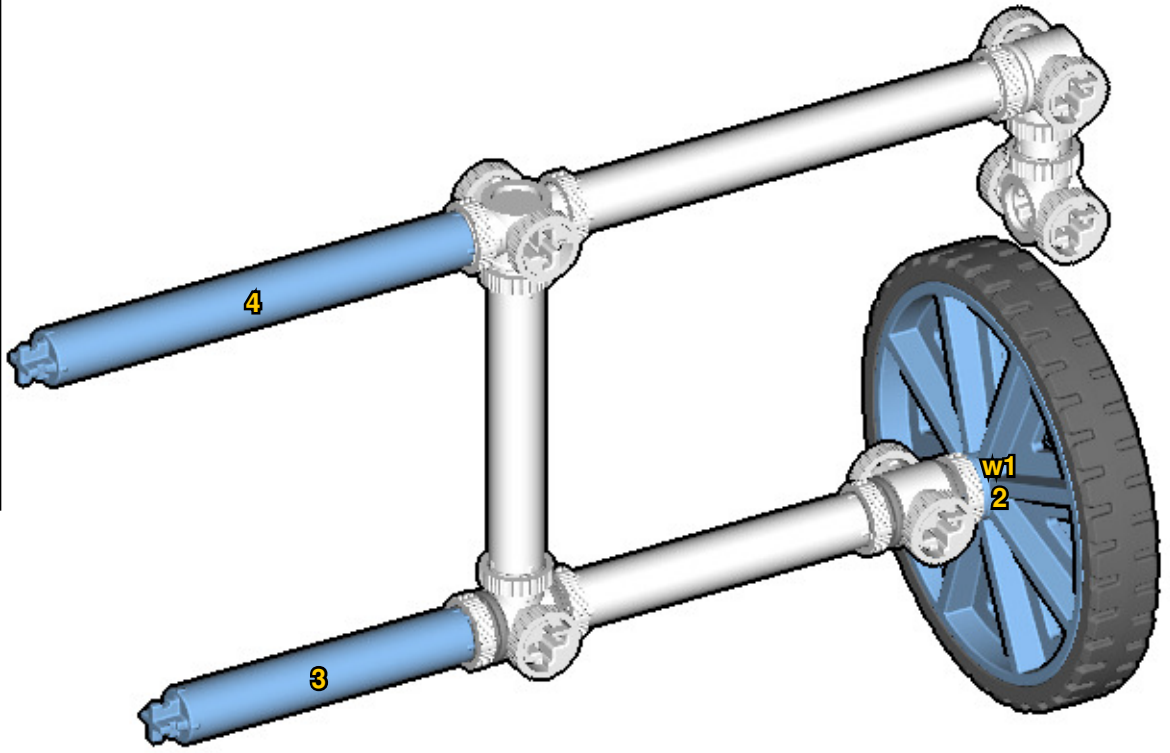

**CROSS
BEAMS™**

PICKUP

SIZE

1.3ft x 0.6ft x 0.4ft

PIECES

181

DESIGNER

Derek Sharman

MADE IN

U.S.A.

⚠ WARNING: Small parts. Age 12+. Handle responsibly. U.S. Patent 9,086,087.

Wrong
Connecting/Disconnecting Two Directions

Right
Connecting/Disconnecting One Direction

1

New pieces are drawn blue. Old pieces are drawn white.
See back for piece names.

2

Connect new pieces together before connecting to old pieces.

3**4**

5

6

7

Submodel begins → **10**

Connect submodel to model.

18

19

20

23

24

25

2728

31