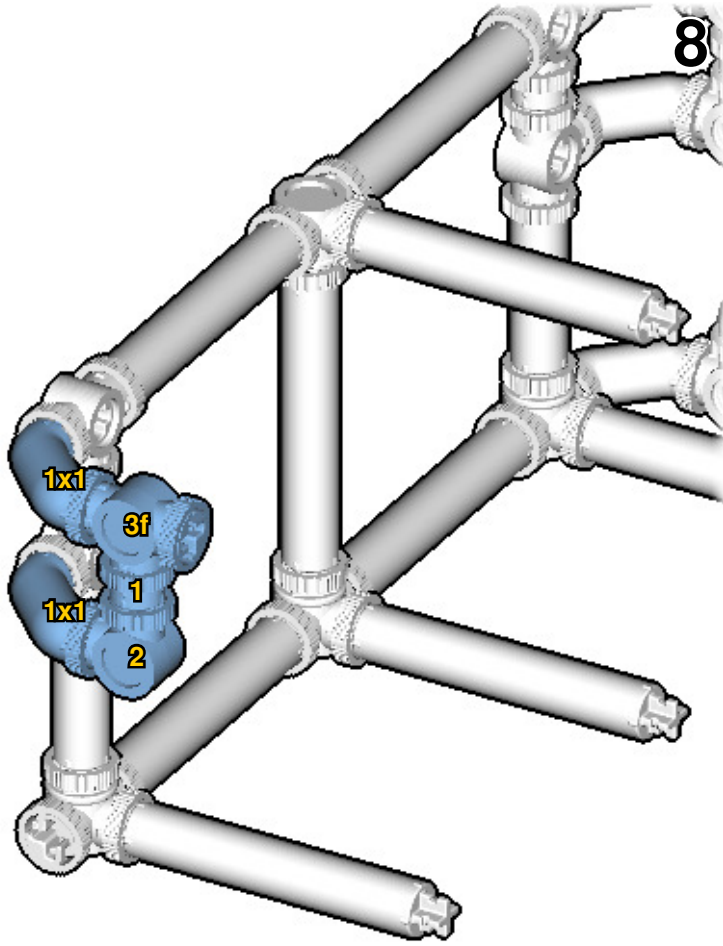

**CROSS
BEAMS™**

PICKUP

SIZE

1.3ft x 0.6ft x 0.4ft

PIECES

181

DESIGNER

Derek Sharman

MADE IN

U.S.A.

⚠ WARNING: Small parts. Age 12+. Handle responsibly. U.S. Patent 9,086,087.

Wrong
Connecting/Disconnecting Two Directions

Right
Connecting/Disconnecting One Direction

1

New pieces are drawn blue. Old pieces are drawn white.
See back for piece names.

2

Connect new pieces together before connecting to old pieces.

3**4**

5

6

7

Submodel begins → **10**

Connect submodel to model.

18

19

20

23

24

25

2728

31