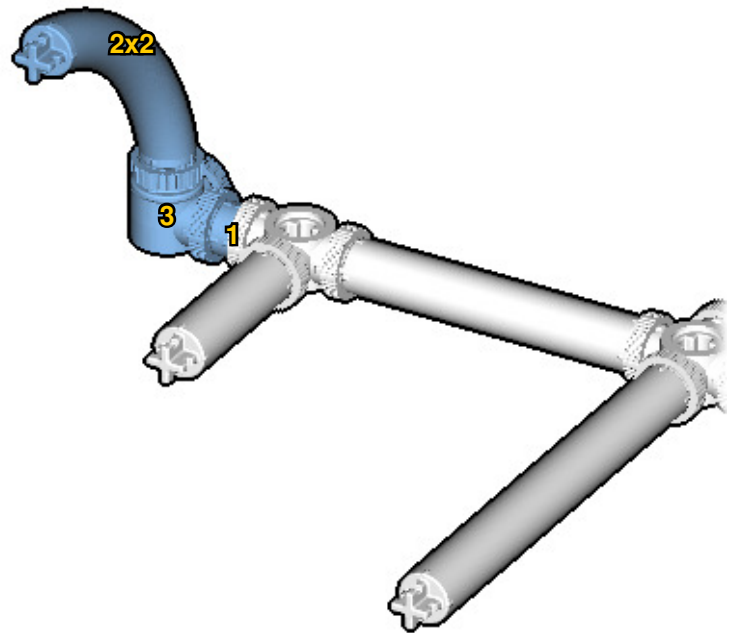

**CROSS
BEAMS™**

PICKUP

SIZE

1.3ft x 0.6ft x 0.4ft

PIECES

181

DESIGNER

Derek Sharman

18

19

20

23

24

25

2728

31

32

33

34

35

40

41

42

43

46

47

48

INVENTORY

ACTUAL SIZE