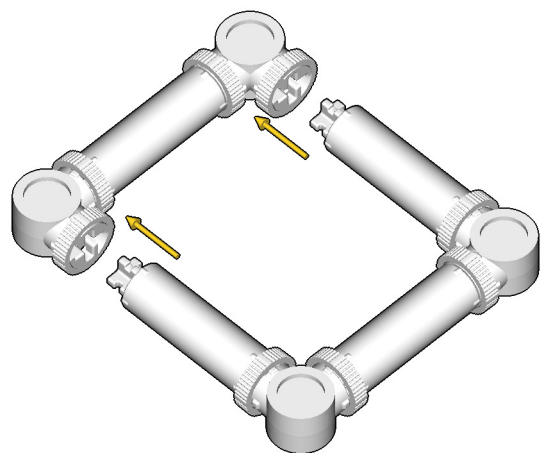

**CROSS
BEAMS™**

PICKUP

SIZE

1.3ft x 0.6ft x 0.4ft

PIECES

181

DESIGNER

Derek Sharman

MADE IN

U.S.A.

⚠ WARNING: Small parts. Age 12+. Handle responsibly. U.S. Patent 9,086,087.

Wrong
Connecting/Disconnecting Two Directions

Right
Connecting/Disconnecting One Direction

1

New pieces are drawn blue. Old pieces are drawn white.
See back for piece names.

2

Connect new pieces together before connecting to old pieces.

3**4**

5

6

7

Submodel begins → **10**

Connect submodel to model.