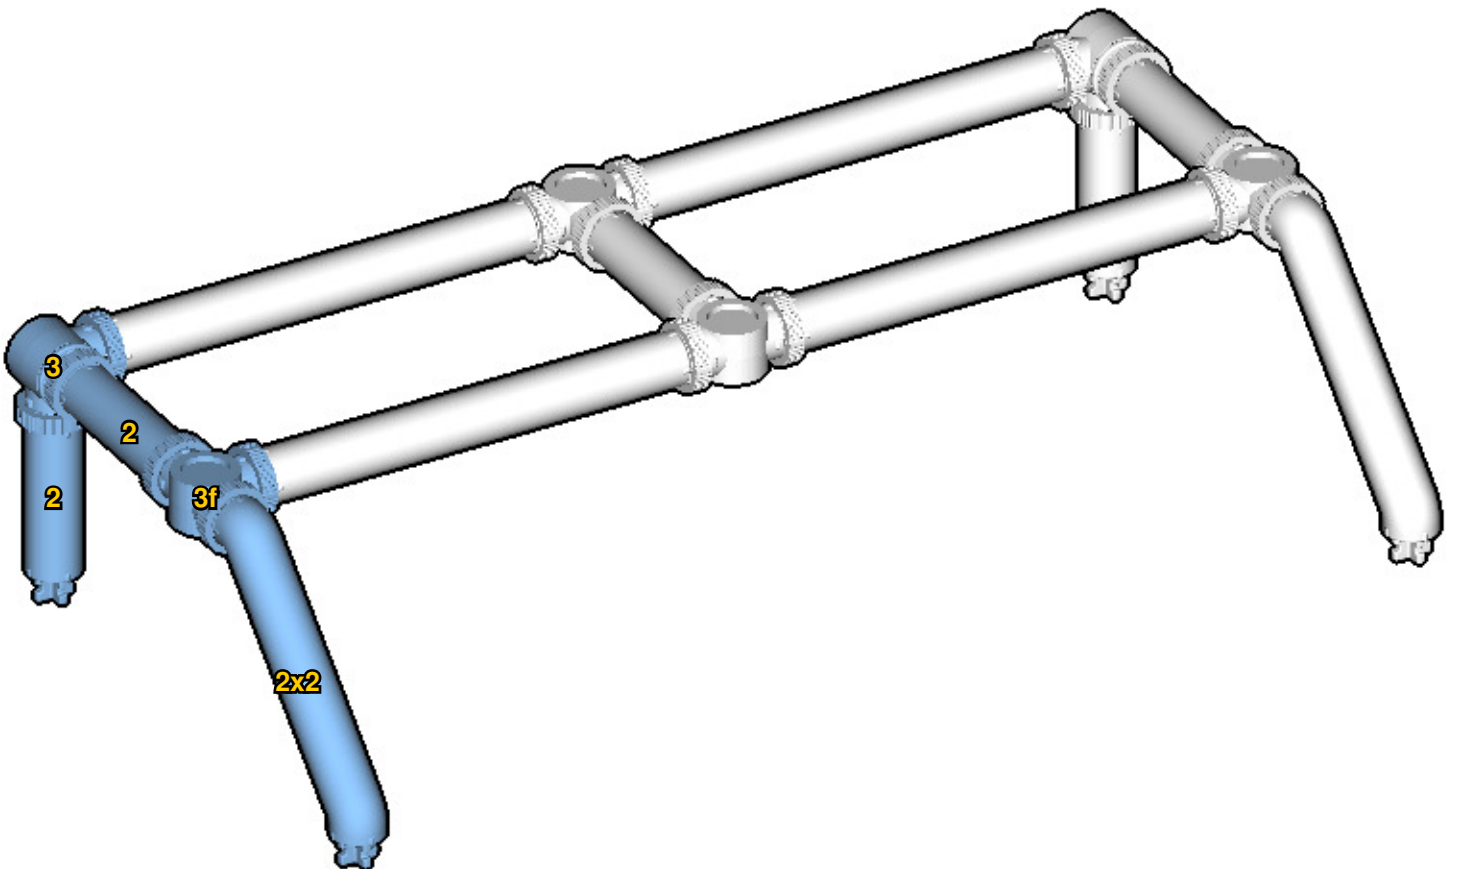

**CROSS
BEAMS™**

PICKUP

SIZE

1.3ft x 0.6ft x 0.4ft

PIECES

181

DESIGNER

Derek Sharman

2

Connect new pieces together before connecting to old pieces.

3**4**

5

6

7

Submodel begins → **10**

Connect submodel to model.

18

19

20

23

24

25

2728

31

32

33

34

35

40

41

42

43