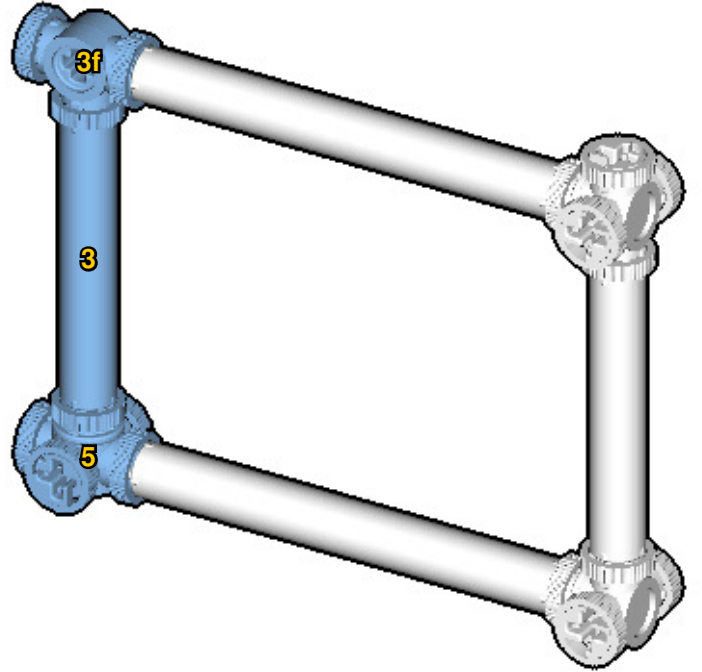

**CROSS
BEAMS™**

PICKUP

SIZE

1.3ft x 0.6ft x 0.4ft

PIECES

181

DESIGNER

Derek Sharman

MADE IN

U.S.A.

⚠ WARNING: Small parts. Age 12+. Handle responsibly. U.S. Patent 9,086,087.

Wrong
Connecting/Disconnecting Two Directions

Right
Connecting/Disconnecting One Direction

1

New pieces are drawn blue. Old pieces are drawn white.
See back for piece names.

18

19

20

23

24

25

2728

31

32

33

34

35

40

41

42

43