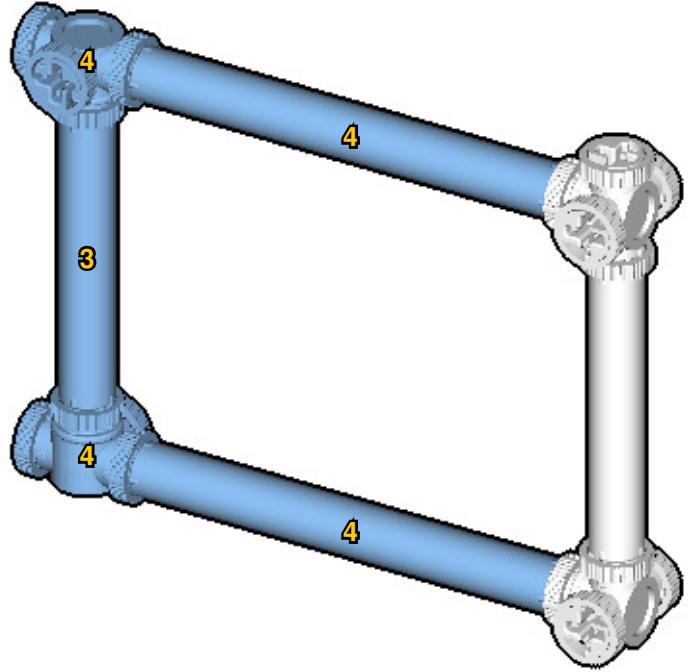

**CROSS
BEAMS™**

PICKUP

SIZE

1.3ft x 0.6ft x 0.4ft

PIECES

181

DESIGNER

Derek Sharman

MADE IN

U.S.A.

⚠ WARNING: Small parts. Age 12+. Handle responsibly. U.S. Patent 9,086,087.

Wrong
Connecting/Disconnecting Two Directions

Right
Connecting/Disconnecting One Direction

1

New pieces are drawn blue. Old pieces are drawn white.
See back for piece names.

2

Connect new pieces together before connecting to old pieces.

3**4**

5

6

7

Submodel begins → **10**

Connect submodel to model.

18

19

20

23

24

25

2728

31