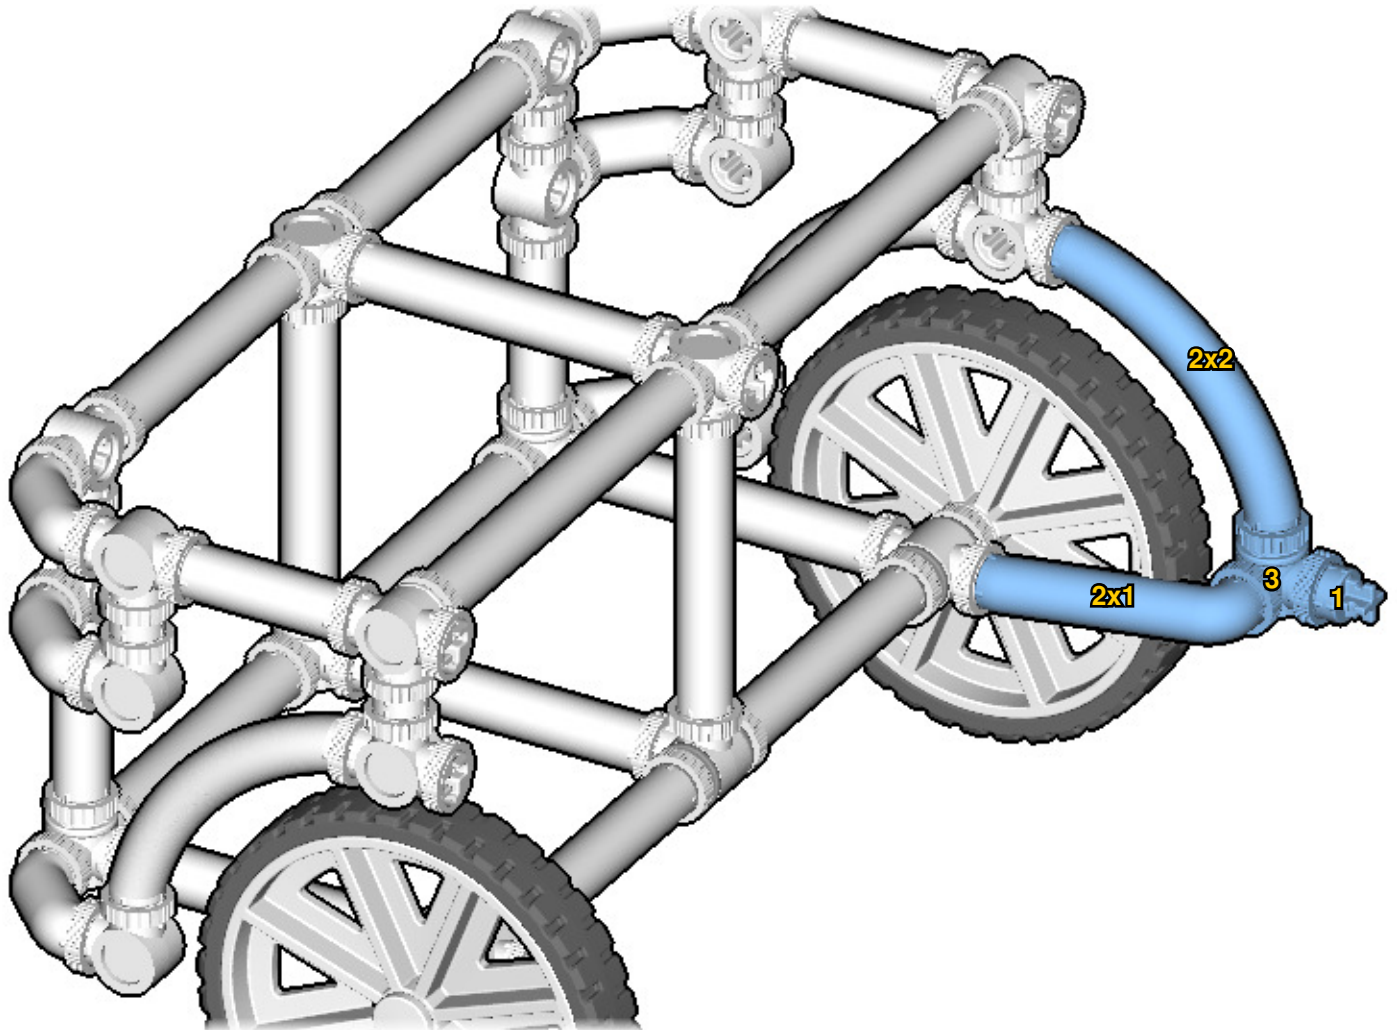

**CROSS
BEAMS™**

PICKUP

SIZE

1.3ft x 0.6ft x 0.4ft

PIECES

181

DESIGNER

Derek Sharman

MADE IN

U.S.A.

⚠ WARNING: Small parts. Age 12+. Handle responsibly. U.S. Patent 9,086,087.

Wrong
Connecting/Disconnecting Two Directions

Right
Connecting/Disconnecting One Direction

1

New pieces are drawn blue. Old pieces are drawn white.
See back for piece names.

2

Connect new pieces together before connecting to old pieces.

3**4**

5

6

7

Submodel begins → **10**

Connect submodel to model.

18

19

20

23

24

25

2728

31