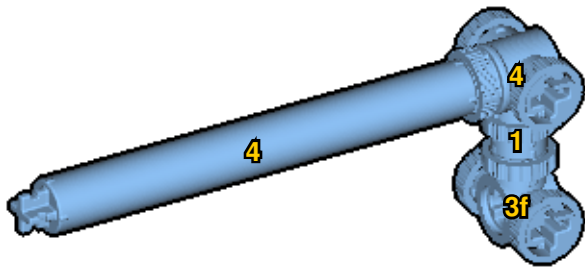

**CROSS
BEAMS™**

PICKUP

SIZE

1.3ft x 0.6ft x 0.4ft

PIECES

181

DESIGNER

Derek Sharman

MADE IN

U.S.A.

⚠ WARNING: Small parts. Age 12+. Handle responsibly. U.S. Patent 9,086,087.

Wrong
Connecting/Disconnecting Two Directions

Right
Connecting/Disconnecting One Direction

1

New pieces are drawn blue. Old pieces are drawn white.
See back for piece names.

2

Connect new pieces together before connecting to old pieces.

3**4**

5

6

7

Submodel begins → **10**

Connect submodel to model.

18

19

20

23

24

25

2728

31