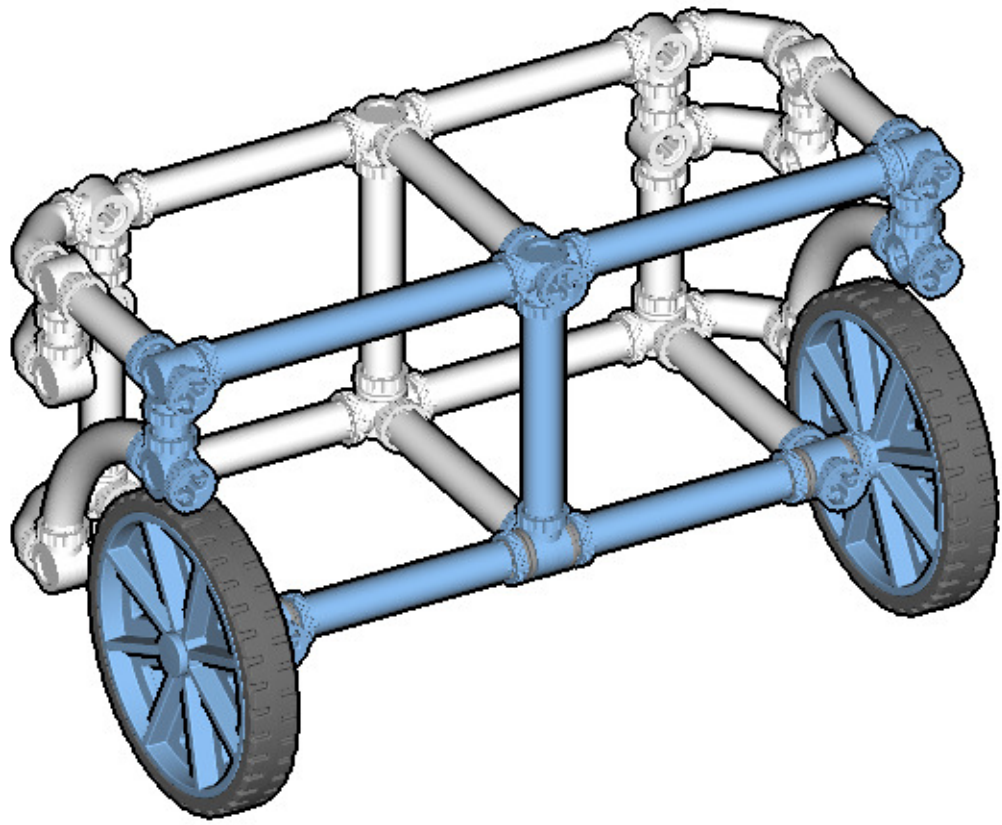

**CROSS
BEAMS™**

PICKUP

SIZE

1.3ft x 0.6ft x 0.4ft

PIECES

181

DESIGNER

Derek Sharman

MADE IN

U.S.A.

⚠ WARNING: Small parts. Age 12+. Handle responsibly. U.S. Patent 9,086,087.

Wrong
Connecting/Disconnecting Two Directions

Right
Connecting/Disconnecting One Direction

1

New pieces are drawn blue. Old pieces are drawn white.
See back for piece names.

2

Connect new pieces together before connecting to old pieces.

3**4**

5

6

7

Submodel begins → **10**

Connect submodel to model.

18

19

20

23

24

25

2728

31