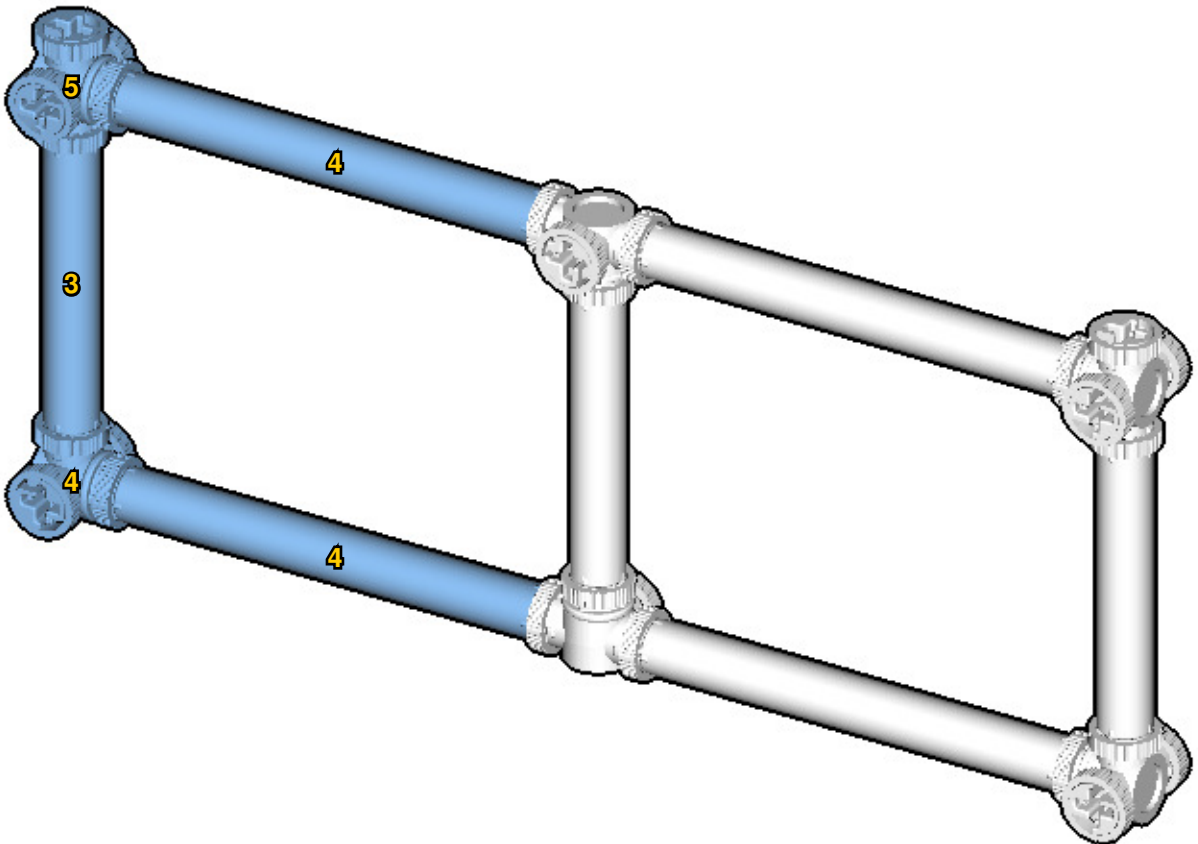

**CROSS
BEAMS™**

PICKUP

SIZE

1.3ft x 0.6ft x 0.4ft

PIECES

181

DESIGNER

Derek Sharman

MADE IN

U.S.A.

⚠ WARNING: Small parts. Age 12+. Handle responsibly. U.S. Patent 9,086,087.

Wrong
Connecting/Disconnecting Two Directions

Right
Connecting/Disconnecting One Direction

1

New pieces are drawn blue. Old pieces are drawn white.
See back for piece names.

2

Connect new pieces together before connecting to old pieces.

3**4**

5

6

7

Submodel begins → **10**

Connect submodel to model.

18

19

20

23

24

25

2728

31