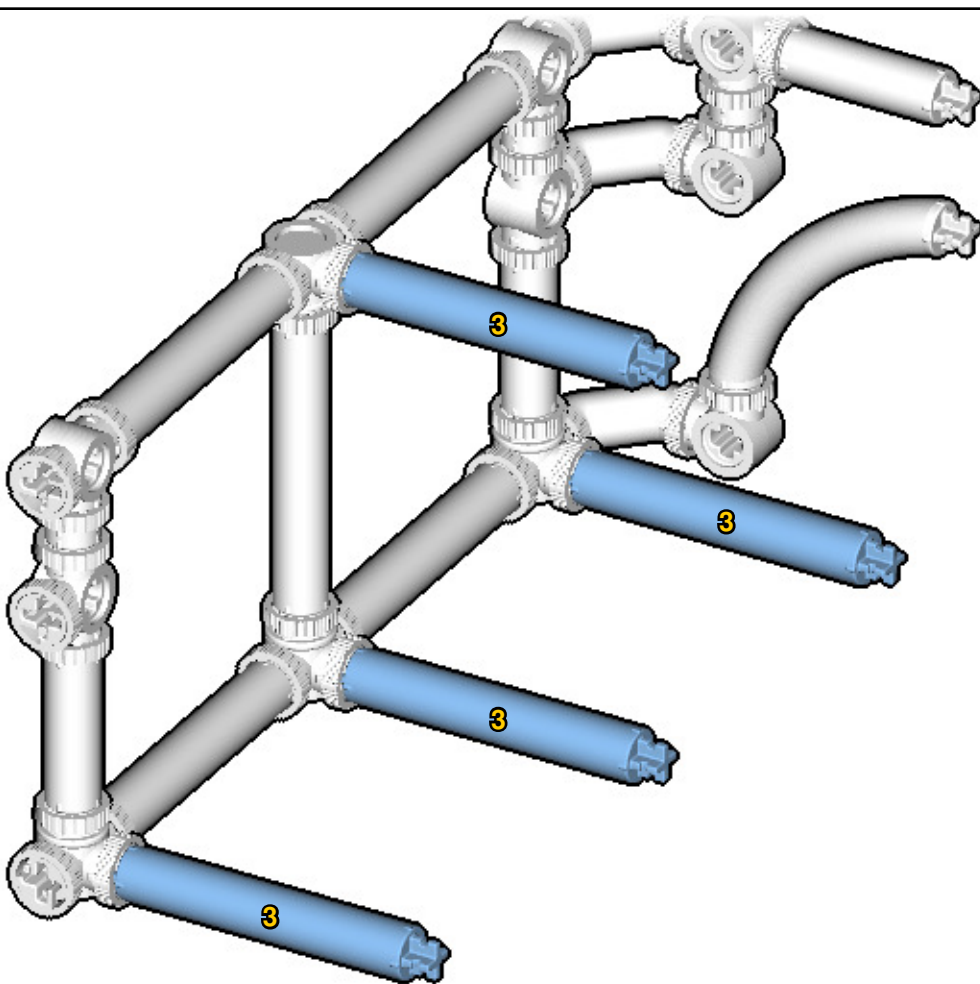

**CROSS
BEAMS™**

PICKUP

SIZE

1.3ft x 0.6ft x 0.4ft

PIECES

181

DESIGNER

Derek Sharman

MADE IN

U.S.A.

⚠ WARNING: Small parts. Age 12+. Handle responsibly. U.S. Patent 9,086,087.

Wrong
Connecting/Disconnecting Two Directions

Right
Connecting/Disconnecting One Direction

1

New pieces are drawn blue. Old pieces are drawn white.
See back for piece names.

2

Connect new pieces together before connecting to old pieces.

3**4**

5

6

7

Submodel begins → **10**

Connect submodel to model.

18

19

20

23

24

25

2728

31