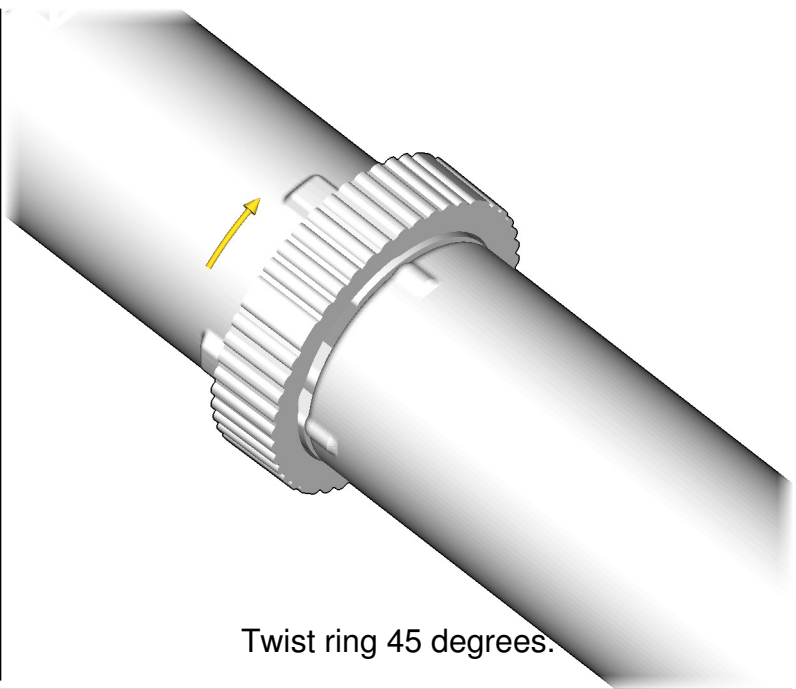

**CROSS
BEAMS™**

PICKUP

SIZE

1.3ft x 0.6ft x 0.4ft

PIECES

181

DESIGNER

Derek Sharman

MADE IN

U.S.A.

⚠ WARNING: Small parts. Age 12+. Handle responsibly. U.S. Patent 9,086,087.

Wrong
Connecting/Disconnecting Two Directions

Right
Connecting/Disconnecting One Direction

1

New pieces are drawn blue. Old pieces are drawn white.
See back for piece names.

2

Connect new pieces together before connecting to old pieces.

3**4**

5

6

7

Submodel begins → **10**

Connect submodel to model.