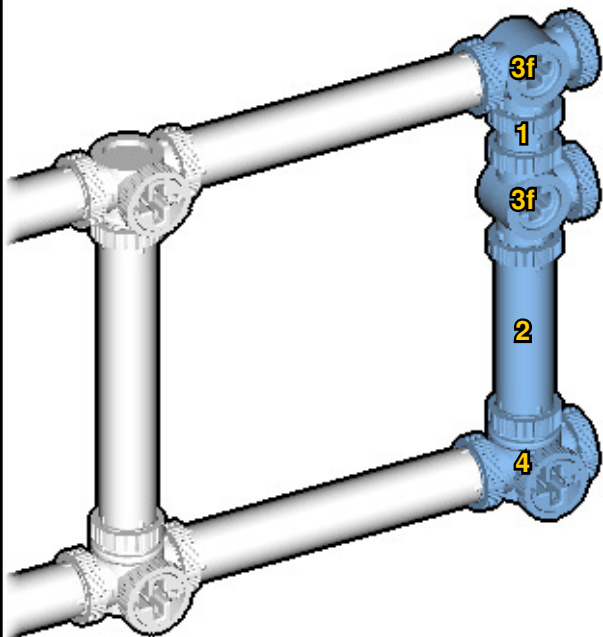

**CROSS
BEAMS™**

PICKUP

SIZE

1.3ft x 0.6ft x 0.4ft

PIECES

181

DESIGNER

Derek Sharman

MADE IN

U.S.A.

⚠ WARNING: Small parts. Age 12+. Handle responsibly. U.S. Patent 9,086,087.

Wrong
Connecting/Disconnecting Two Directions

Right
Connecting/Disconnecting One Direction

1

New pieces are drawn blue. Old pieces are drawn white.
See back for piece names.

2

Connect new pieces together before connecting to old pieces.

3**4**

5

6

7

Submodel begins → **10**

Connect submodel to model.

18

19

20

23

24

25

2728

31