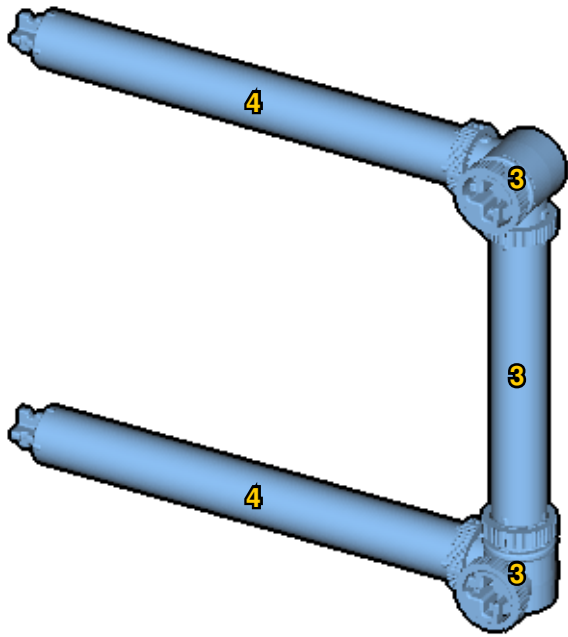

MADE IN

U.S.A.

⚠ WARNING: Small parts. Age 12+. Handle responsibly. U.S. Patent 9,086,087.

Wrong
Connecting/Disconnecting Two Directions

Right
Connecting/Disconnecting One Direction

1

New pieces are drawn blue. Old pieces are drawn white.
See back for piece names.

18

19

20

23

24

25

2728

31

32

33

34

35

40

41

42

43

46

47

48

INVENTORY

ACTUAL SIZE