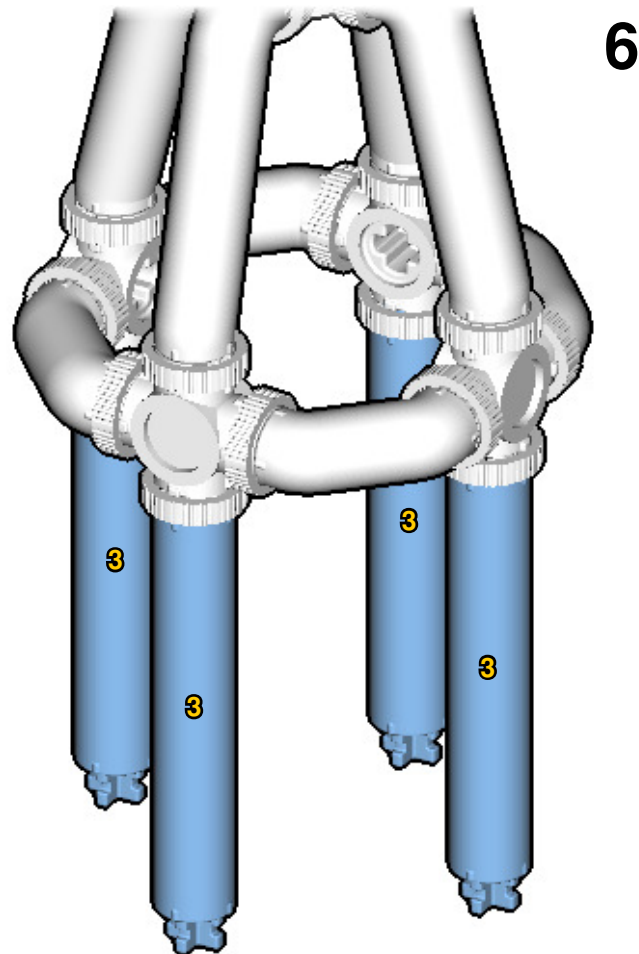

# ROCKET

SIZE	PIECES
1.6ft x 0.4ft x 0.4ft	127
DESIGNER	MADE IN
Derek Sharman	U.S.A.

⚠ WARNING: Small parts. Age 12+. Handle responsibly. U.S. Patent 9,086,087.

Wrong  
Connecting/Disconnecting Two Directions

Right  
Connecting/Disconnecting One Direction

1

New pieces are drawn blue. Old pieces are drawn white.  
See back for piece names.

2

Connect new pieces together before connecting to old pieces.

Submodel begins → **3**

4

Connect submodel to model.

9

10

11

12

13

14

# ACTUAL SIZE