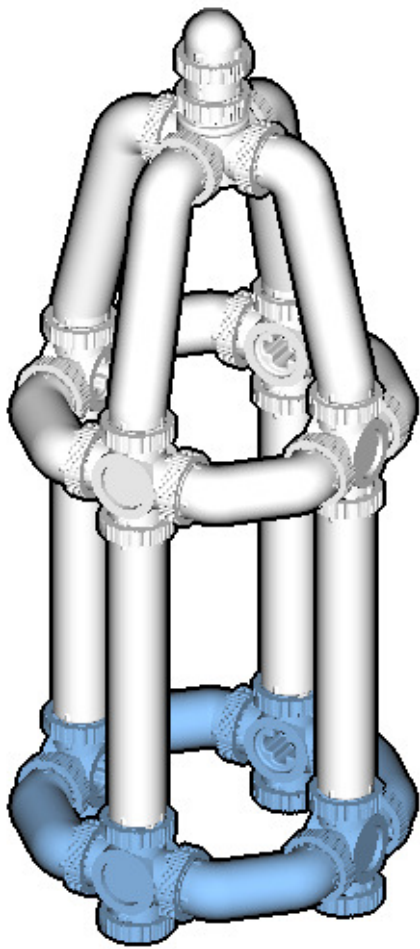

# ROCKET

SIZE	PIECES
1.6ft x 0.4ft x 0.4ft	127
DESIGNER	MADE IN
Derek Sharman	U.S.A.

⚠ WARNING: Small parts. Age 12+. Handle responsibly. U.S. Patent 9,086,087.

Wrong  
Connecting/Disconnecting Two Directions

Right  
Connecting/Disconnecting One Direction

1

New pieces are drawn blue. Old pieces are drawn white.  
See back for piece names.

2

Connect new pieces together before connecting to old pieces.

Submodel begins → **3**

4

Connect submodel to model.

9

10

11

12

13

14

# ACTUAL SIZE