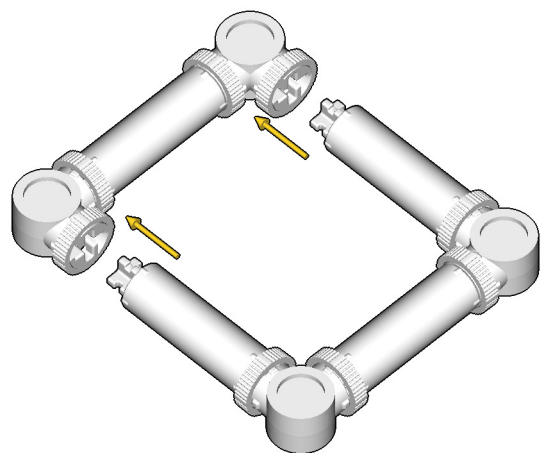

# ROCKET

SIZE	PIECES
1.6ft x 0.4ft x 0.4ft	127
DESIGNER	MADE IN
Derek Sharman	U.S.A.

⚠ WARNING: Small parts. Age 12+. Handle responsibly. U.S. Patent 9,086,087.

Wrong  
Connecting/Disconnecting Two Directions

Right  
Connecting/Disconnecting One Direction

1

New pieces are drawn blue. Old pieces are drawn white.  
See back for piece names.

2

Connect new pieces together before connecting to old pieces.

Submodel begins → **3**

4

Connect submodel to model.

9

10

11

12

13

14

# ACTUAL SIZE