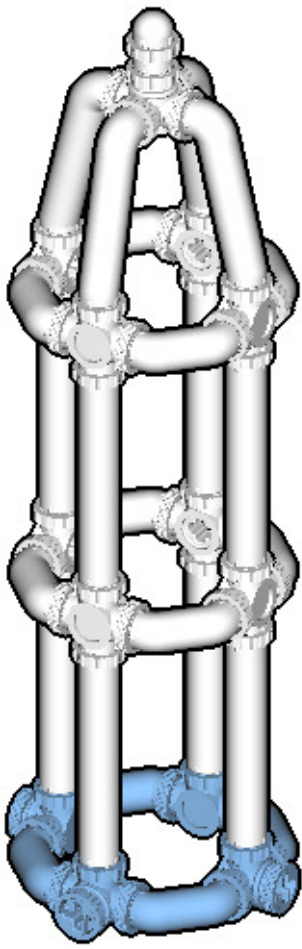

# ROCKET

SIZE	PIECES
1.6ft x 0.4ft x 0.4ft	127
DESIGNER	MADE IN
Derek Sharman	U.S.A.

⚠ WARNING: Small parts. Age 12+. Handle responsibly. U.S. Patent 9,086,087.

Wrong  
Connecting/Disconnecting Two Directions

Right  
Connecting/Disconnecting One Direction

1

New pieces are drawn blue. Old pieces are drawn white.  
See back for piece names.

2

Connect new pieces together before connecting to old pieces.

Submodel begins → **3**

4

Connect submodel to model.

9

10

11

12

13

14

# ACTUAL SIZE