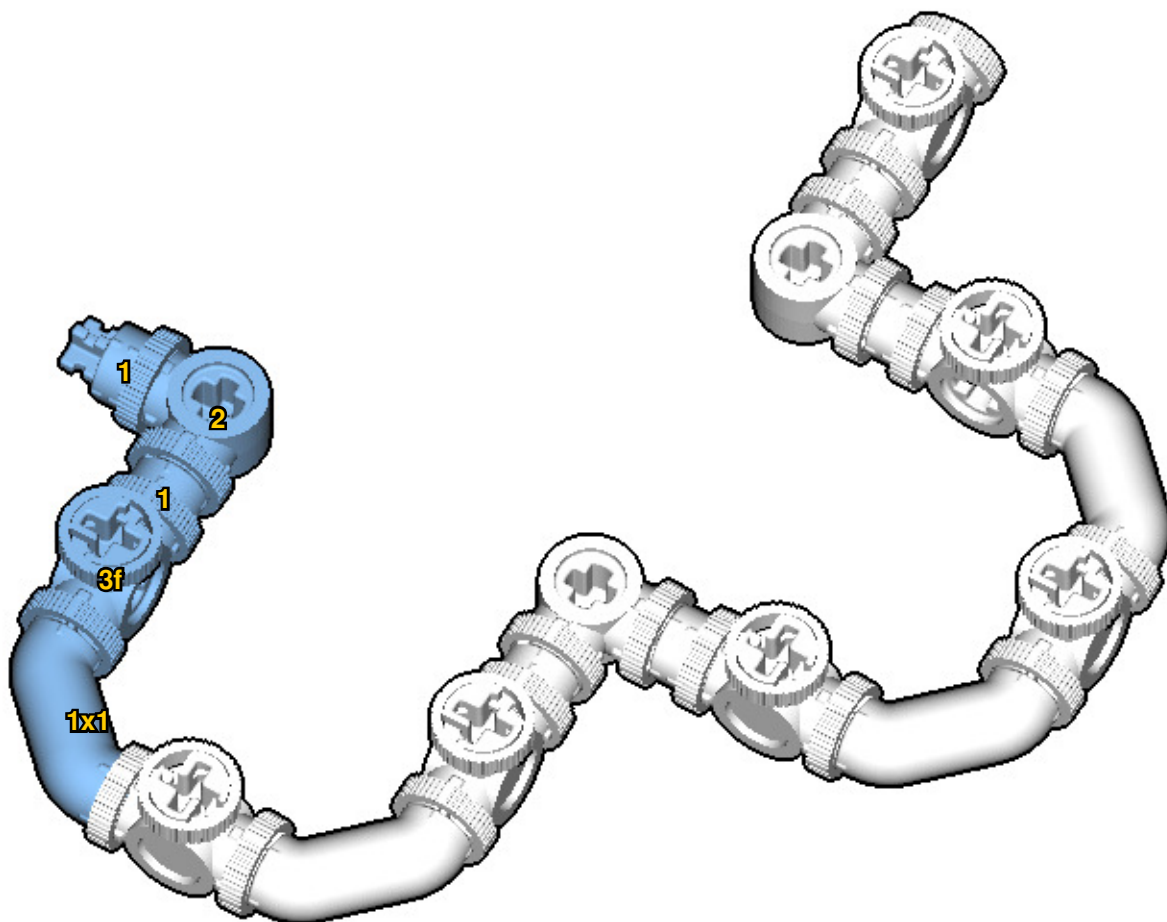

# ROCKET

SIZE	PIECES
1.6ft x 0.4ft x 0.4ft	127
DESIGNER	MADE IN
Derek Sharman	U.S.A.

⚠ WARNING: Small parts. Age 12+. Handle responsibly. U.S. Patent 9,086,087.

Wrong  
Connecting/Disconnecting Two Directions

15

16

17

18

19

20

21

22

23

24

30

31

32

# ACTUAL SIZE