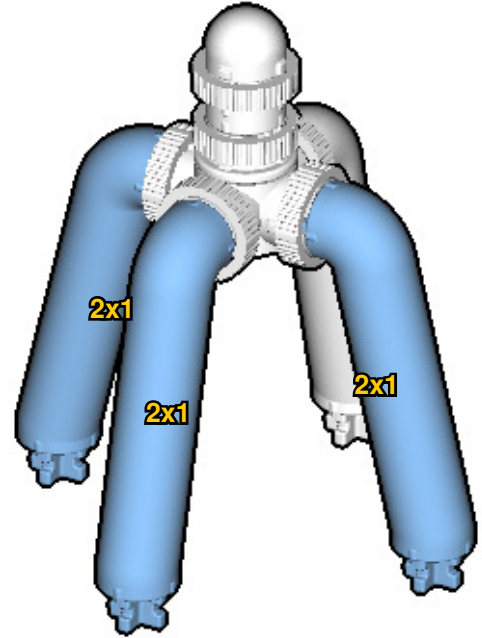

# ROCKET

SIZE	PIECES
1.6ft x 0.4ft x 0.4ft	127
DESIGNER	MADE IN
Derek Sharman	U.S.A.

⚠ WARNING: Small parts. Age 12+. Handle responsibly. U.S. Patent 9,086,087.

Wrong  
Connecting/Disconnecting Two Directions

Right  
Connecting/Disconnecting One Direction

1

New pieces are drawn blue. Old pieces are drawn white.  
See back for piece names.

2

Connect new pieces together before connecting to old pieces.

Submodel begins → **3**

4

Connect submodel to model.

9

10

11

12

13

14

# ACTUAL SIZE