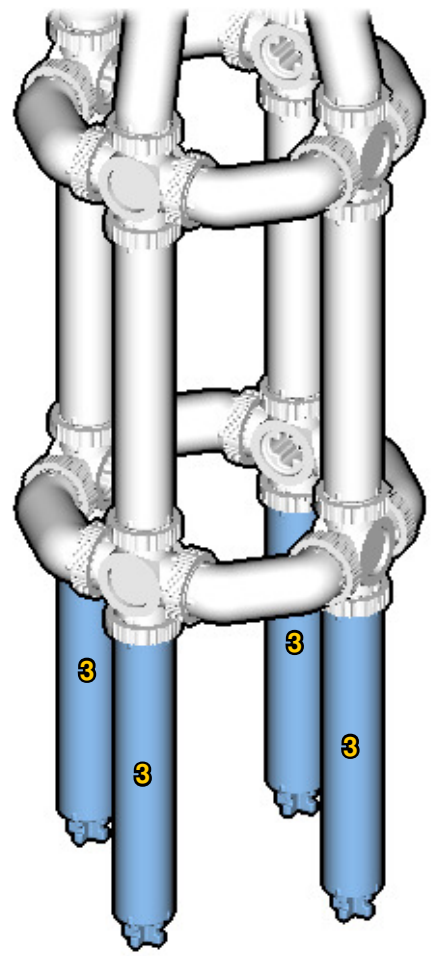

# ROCKET

SIZE	PIECES
1.6ft x 0.4ft x 0.4ft	127
DESIGNER	MADE IN
Derek Sharman	U.S.A.

⚠ WARNING: Small parts. Age 12+. Handle responsibly. U.S. Patent 9,086,087.

Wrong  
Connecting/Disconnecting Two Directions

Right  
Connecting/Disconnecting One Direction

1

New pieces are drawn blue. Old pieces are drawn white.  
See back for piece names.

2

Connect new pieces together before connecting to old pieces.

Submodel begins → **3**

4

Connect submodel to model.

9

10

11

12

13

14

# ACTUAL SIZE