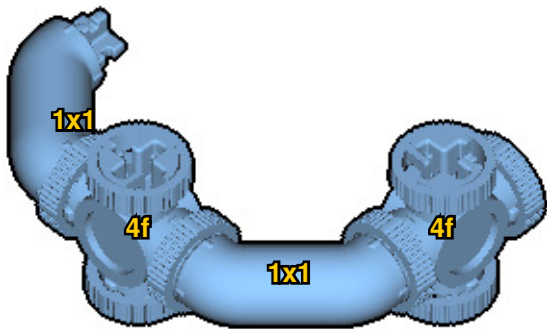

# ROCKET

SIZE	PIECES
1.6ft x 0.4ft x 0.4ft	127
DESIGNER	MADE IN
Derek Sharman	U.S.A.

⚠ WARNING: Small parts. Age 12+. Handle responsibly. U.S. Patent 9,086,087.

Wrong  
Connecting/Disconnecting Two Directions

Right  
Connecting/Disconnecting One Direction

1

New pieces are drawn blue. Old pieces are drawn white.  
See back for piece names.

2

Connect new pieces together before connecting to old pieces.

Submodel begins → **3**

4

Connect submodel to model.

9

10

11

12

13

14

# ACTUAL SIZE