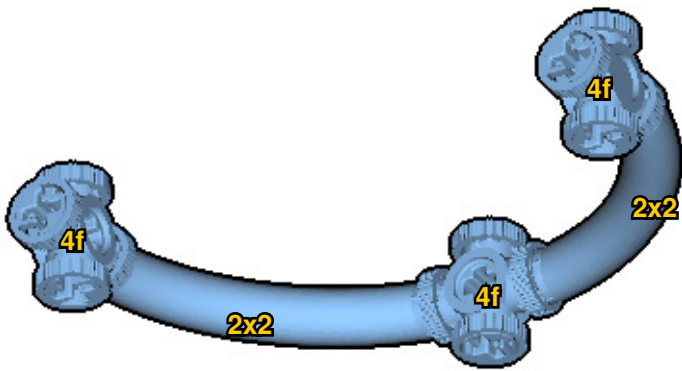

# ROCKET

SIZE	PIECES
1.6ft x 0.4ft x 0.4ft	127
DESIGNER	MADE IN
Derek Sharman	U.S.A.

⚠ WARNING: Small parts. Age 12+. Handle responsibly. U.S. Patent 9,086,087.

Wrong  
Connecting/Disconnecting Two Directions

4

Connect submodel to model.

9

10

11

12

13

14

15

16

17

18

19

20

21

22

# ACTUAL SIZE