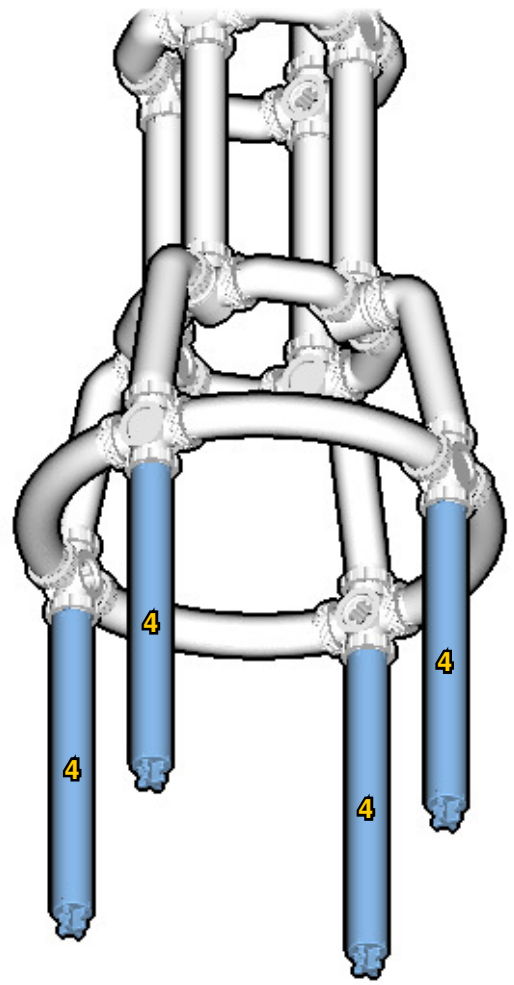

# ROCKET

SIZE	PIECES
1.6ft x 0.4ft x 0.4ft	127
DESIGNER	MADE IN
Derek Sharman	U.S.A.

⚠ WARNING: Small parts. Age 12+. Handle responsibly. U.S. Patent 9,086,087.

Wrong  
Connecting/Disconnecting Two Directions

Right  
Connecting/Disconnecting One Direction

1

New pieces are drawn blue. Old pieces are drawn white.  
See back for piece names.

2

Connect new pieces together before connecting to old pieces.

Submodel begins → **3**

15

16

17

18

19

20

21

22

# ACTUAL SIZE