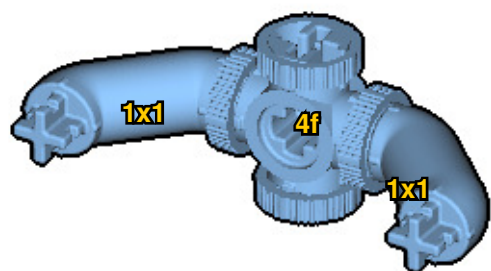

# ROCKET

SIZE	PIECES
1.6ft x 0.4ft x 0.4ft	127
DESIGNER	MADE IN
Derek Sharman	U.S.A.

⚠ WARNING: Small parts. Age 12+. Handle responsibly. U.S. Patent 9,086,087.

Wrong  
Connecting/Disconnecting Two Directions

Right  
Connecting/Disconnecting One Direction

1

New pieces are drawn blue. Old pieces are drawn white.  
See back for piece names.

2

Connect new pieces together before connecting to old pieces.

Submodel begins → **3**

4

Connect submodel to model.

9

10

11

12

13

14