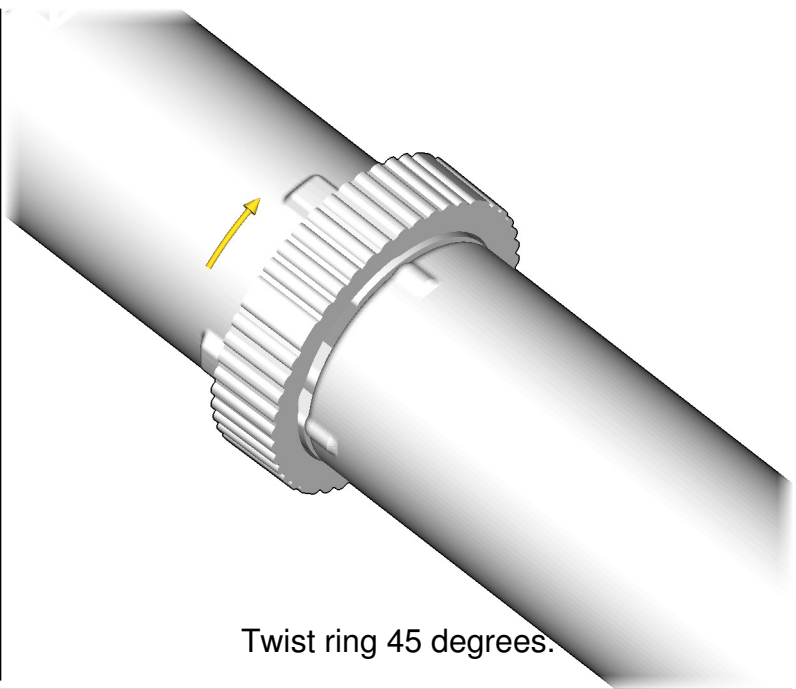

# ROCKET

SIZE	PIECES
1.6ft x 0.4ft x 0.4ft	127
DESIGNER	MADE IN
Derek Sharman	U.S.A.

⚠ WARNING: Small parts. Age 12+. Handle responsibly. U.S. Patent 9,086,087.

Wrong  
Connecting/Disconnecting Two Directions

Right  
Connecting/Disconnecting One Direction

1

New pieces are drawn blue. Old pieces are drawn white.  
See back for piece names.

2

Connect new pieces together before connecting to old pieces.

Submodel begins → **3**