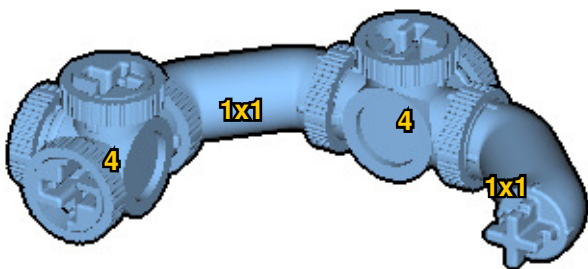

# ROCKET

SIZE	PIECES
1.6ft x 0.4ft x 0.4ft	127
DESIGNER	MADE IN
Derek Sharman	U.S.A.

⚠ WARNING: Small parts. Age 12+. Handle responsibly. U.S. Patent 9,086,087.

Wrong  
Connecting/Disconnecting Two Directions

Right  
Connecting/Disconnecting One Direction

1

New pieces are drawn blue. Old pieces are drawn white.  
See back for piece names.

2

Connect new pieces together before connecting to old pieces.

Submodel begins → **3**

4

Connect submodel to model.

9

10

11

12

13

14