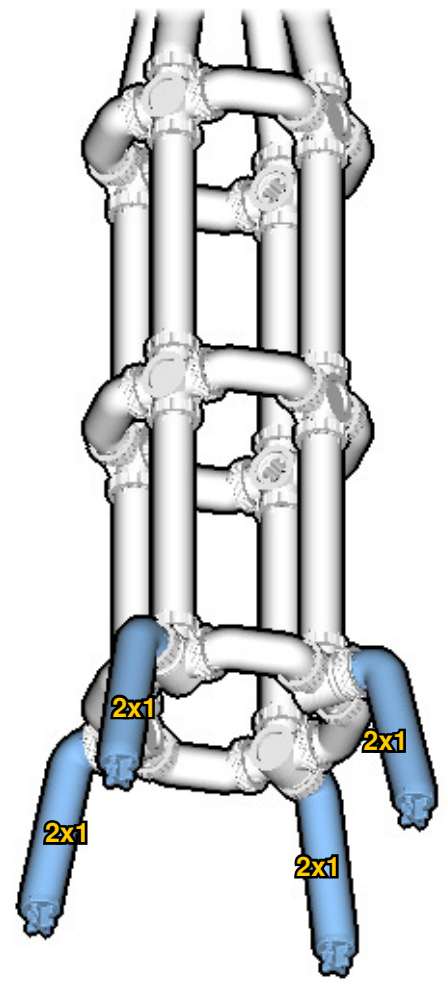

# ROCKET

SIZE	PIECES
1.6ft x 0.4ft x 0.4ft	127
DESIGNER	MADE IN
Derek Sharman	U.S.A.

⚠ WARNING: Small parts. Age 12+. Handle responsibly. U.S. Patent 9,086,087.

Wrong  
Connecting/Disconnecting Two Directions

Right  
Connecting/Disconnecting One Direction

1

New pieces are drawn blue. Old pieces are drawn white.  
See back for piece names.

2

Connect new pieces together before connecting to old pieces.

Submodel begins → **3**

4

Connect submodel to model.

9

10

11

12

13

14

# ACTUAL SIZE