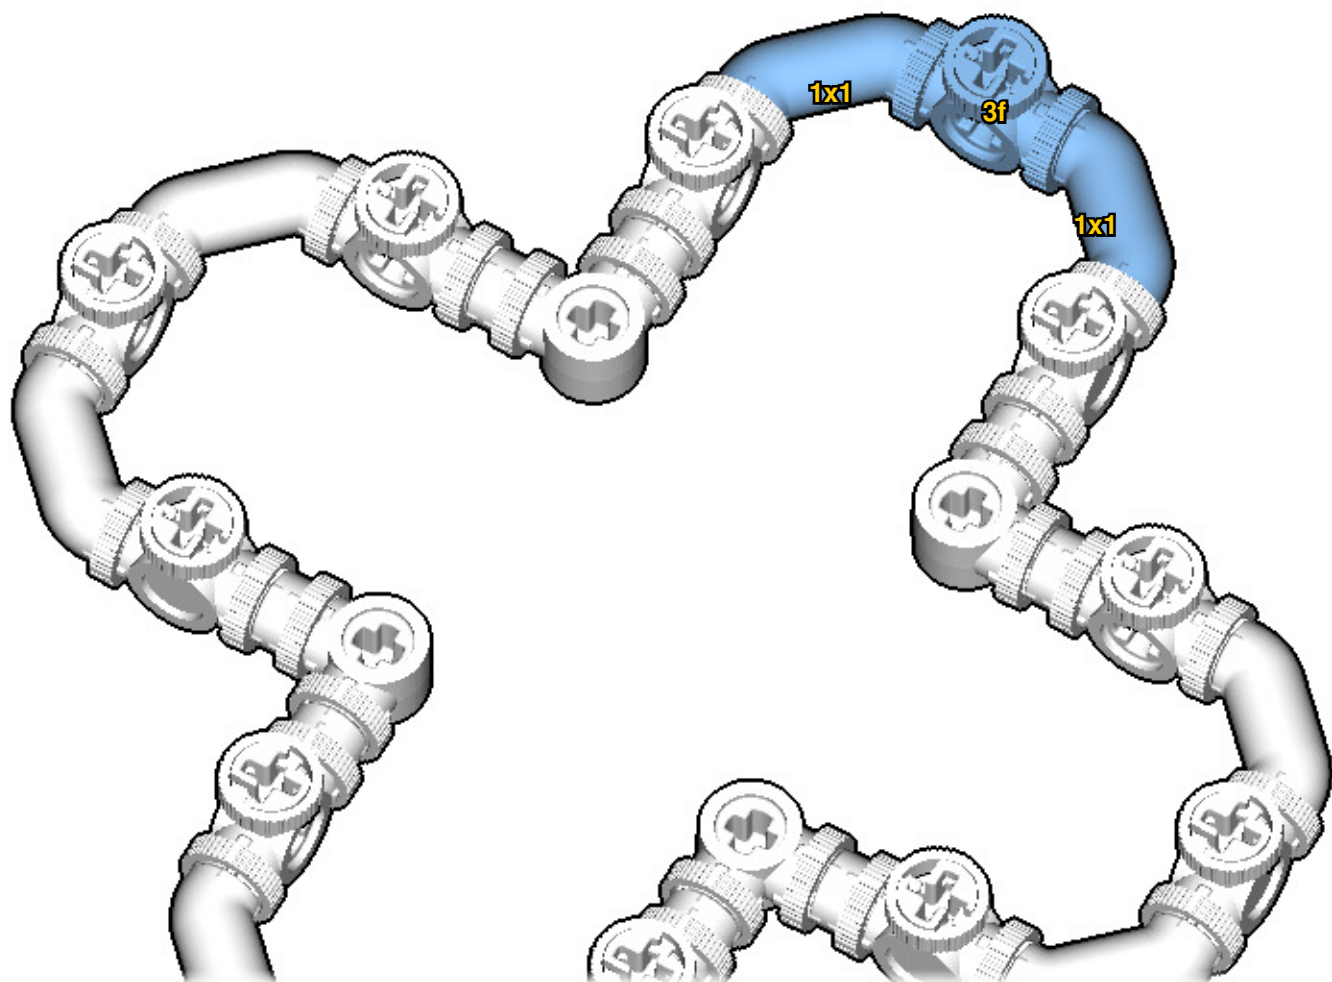

# ROCKET

SIZE	PIECES
1.6ft x 0.4ft x 0.4ft	127
DESIGNER	MADE IN
Derek Sharman	U.S.A.

⚠ WARNING: Small parts. Age 12+. Handle responsibly. U.S. Patent 9,086,087.

Wrong  
Connecting/Disconnecting Two Directions

15

16

17

18

19

20

21

22

23

24

30

31

32

# ACTUAL SIZE