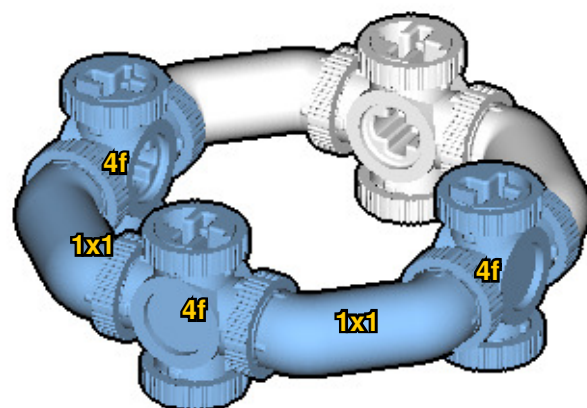

# ROCKET

SIZE	PIECES
1.6ft x 0.4ft x 0.4ft	127
DESIGNER	MADE IN
Derek Sharman	U.S.A.

⚠ WARNING: Small parts. Age 12+. Handle responsibly. U.S. Patent 9,086,087.

Wrong  
Connecting/Disconnecting Two Directions

Right  
Connecting/Disconnecting One Direction

1

New pieces are drawn blue. Old pieces are drawn white.  
See back for piece names.

2

Connect new pieces together before connecting to old pieces.

Submodel begins → **3**

4

Connect submodel to model.

9

10

11

12

13

14

# ACTUAL SIZE