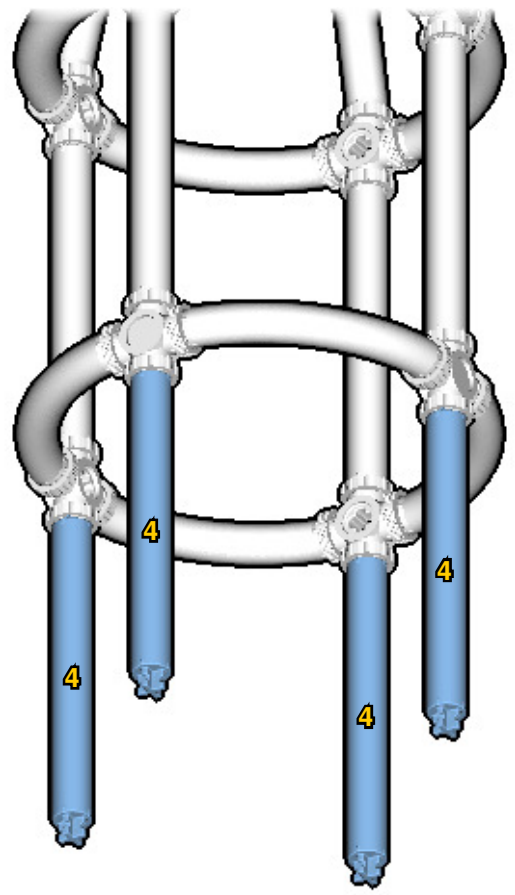

# ROCKET

SIZE	PIECES
1.6ft x 0.4ft x 0.4ft	127
DESIGNER	MADE IN
Derek Sharman	U.S.A.

⚠ WARNING: Small parts. Age 12+. Handle responsibly. U.S. Patent 9,086,087.

Wrong  
Connecting/Disconnecting Two Directions

Right  
Connecting/Disconnecting One Direction

1

New pieces are drawn blue. Old pieces are drawn white.  
See back for piece names.

2

Connect new pieces together before connecting to old pieces.

Submodel begins → **3**

15

16

17

18

19

20

21

22

# ACTUAL SIZE