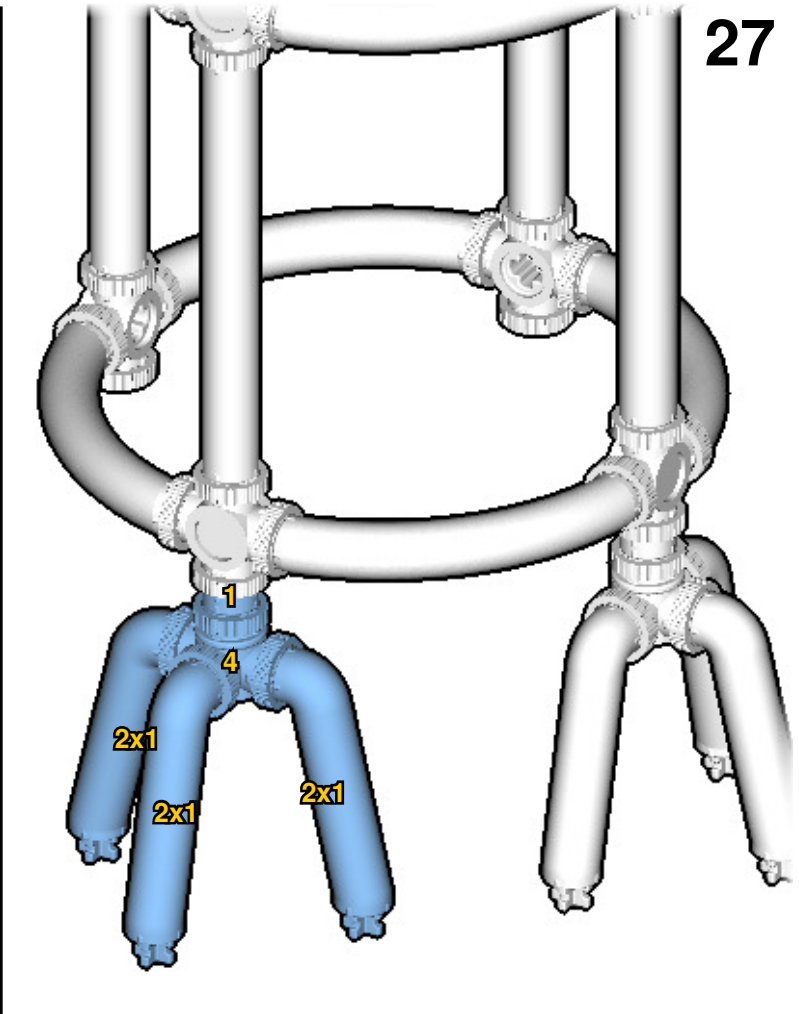

# ROCKET

SIZE	PIECES
1.6ft x 0.4ft x 0.4ft	127
DESIGNER	MADE IN
Derek Sharman	U.S.A.

⚠ WARNING: Small parts. Age 12+. Handle responsibly. U.S. Patent 9,086,087.

Wrong  
Connecting/Disconnecting Two Directions

15

16

17

18

19

20

21

22

23

24

30

31

32

# ACTUAL SIZE