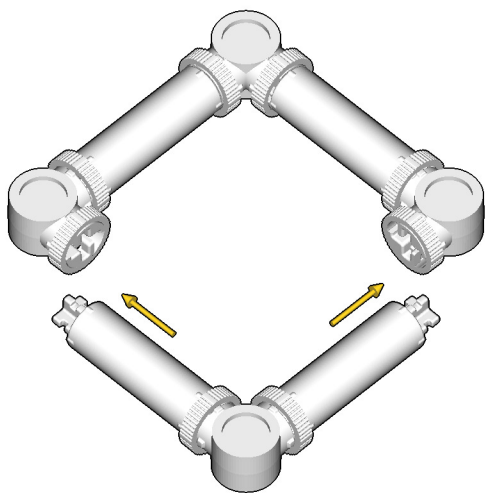

# ROCKET

SIZE	PIECES
1.6ft x 0.4ft x 0.4ft	127
DESIGNER	MADE IN
Derek Sharman	U.S.A.

⚠ WARNING: Small parts. Age 12+. Handle responsibly. U.S. Patent 9,086,087.

Wrong  
Connecting/Disconnecting Two Directions

Right  
Connecting/Disconnecting One Direction

1

New pieces are drawn blue. Old pieces are drawn white.  
See back for piece names.

2

Connect new pieces together before connecting to old pieces.

Submodel begins → **3**

# ACTUAL SIZE