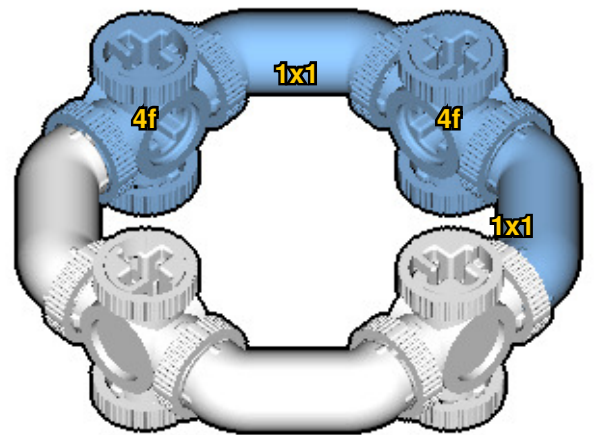

# ROCKET

SIZE	PIECES
1.6ft x 0.4ft x 0.4ft	127
DESIGNER	MADE IN
Derek Sharman	U.S.A.

⚠ WARNING: Small parts. Age 12+. Handle responsibly. U.S. Patent 9,086,087.

Wrong  
Connecting/Disconnecting Two Directions

Right  
Connecting/Disconnecting One Direction

1

New pieces are drawn blue. Old pieces are drawn white.  
See back for piece names.

2

Connect new pieces together before connecting to old pieces.

Submodel begins → **3**

4

Connect submodel to model.

9

10

11

12

13

14

# ACTUAL SIZE