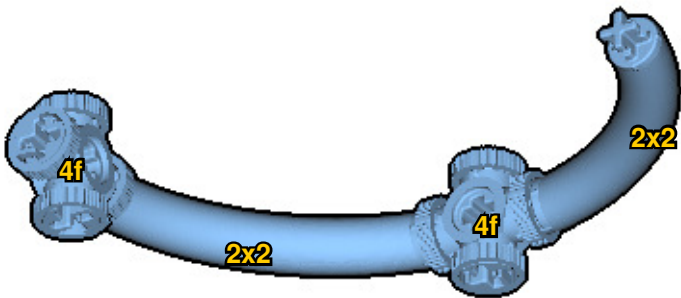

# ROCKET

SIZE	PIECES
1.6ft x 0.4ft x 0.4ft	127
DESIGNER	MADE IN
Derek Sharman	U.S.A.

⚠ WARNING: Small parts. Age 12+. Handle responsibly. U.S. Patent 9,086,087.

Wrong  
Connecting/Disconnecting Two Directions

4

Connect submodel to model.

9

10

11

12

13

14

15

16

17

18

19

20

21

22

# ACTUAL SIZE