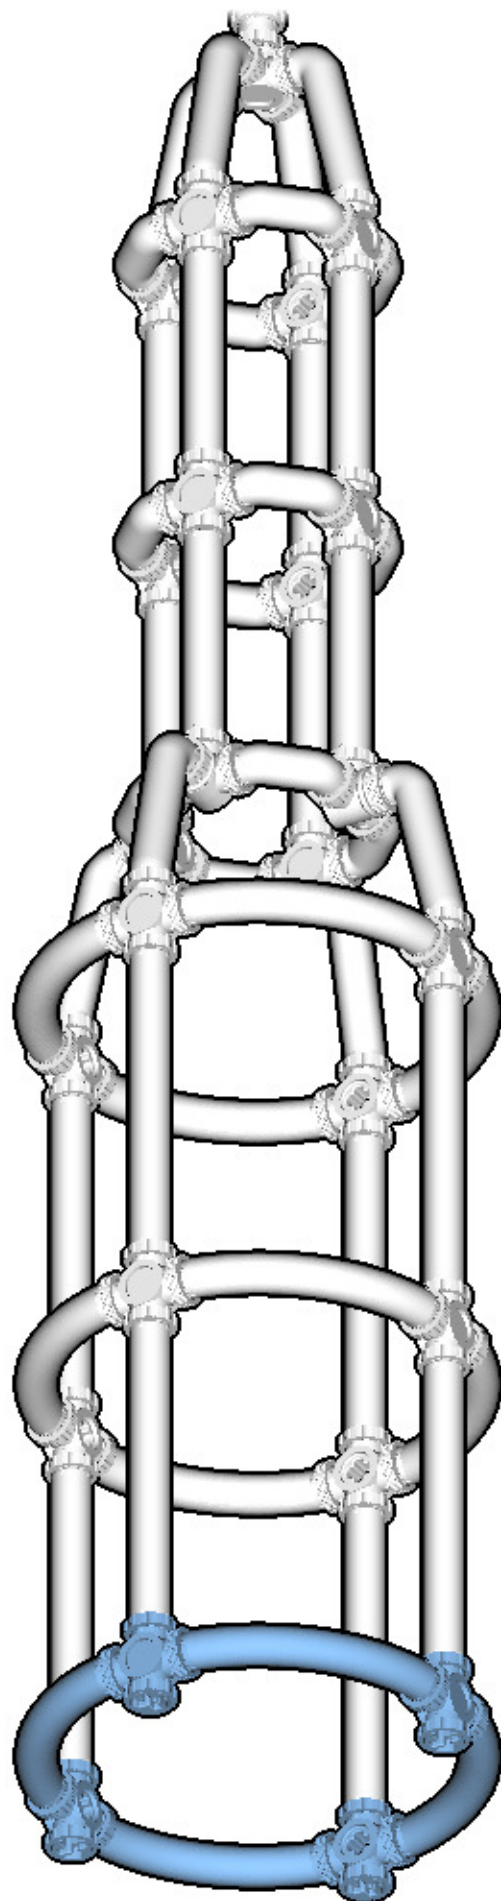

# ROCKET

SIZE	PIECES
1.6ft x 0.4ft x 0.4ft	127
DESIGNER	MADE IN
Derek Sharman	U.S.A.

⚠ WARNING: Small parts. Age 12+. Handle responsibly. U.S. Patent 9,086,087.

Wrong  
Connecting/Disconnecting Two Directions

Right  
Connecting/Disconnecting One Direction

1

New pieces are drawn blue. Old pieces are drawn white.  
See back for piece names.

2

Connect new pieces together before connecting to old pieces.

Submodel begins → **3**

15

16

17

18

19

20

21

22

23

24

30

31

32