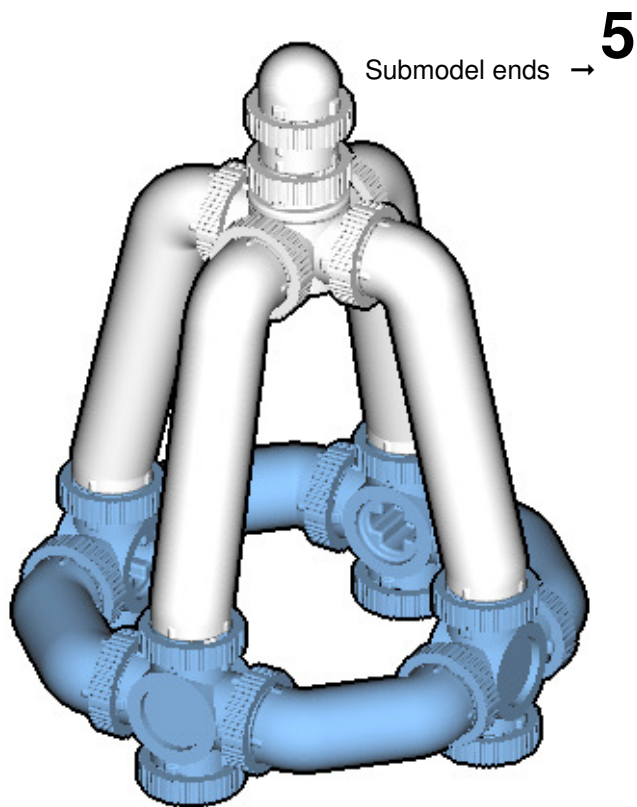

# ROCKET

SIZE	PIECES
1.6ft x 0.4ft x 0.4ft	127
DESIGNER	MADE IN
Derek Sharman	U.S.A.

⚠ WARNING: Small parts. Age 12+. Handle responsibly. U.S. Patent 9,086,087.

Wrong  
Connecting/Disconnecting Two Directions

Right  
Connecting/Disconnecting One Direction

1

New pieces are drawn blue. Old pieces are drawn white.  
See back for piece names.

2

Connect new pieces together before connecting to old pieces.

Submodel begins → **3**

4

Connect submodel to model.

9

10

11

12

13

14

# ACTUAL SIZE