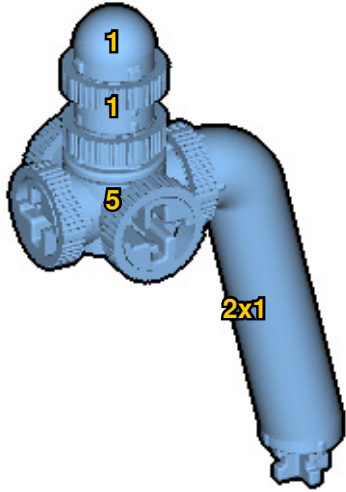

# ROCKET

SIZE	PIECES
1.6ft x 0.4ft x 0.4ft	127
DESIGNER	MADE IN
Derek Sharman	U.S.A.

⚠ WARNING: Small parts. Age 12+. Handle responsibly. U.S. Patent 9,086,087.

Wrong  
Connecting/Disconnecting Two Directions

Right  
Connecting/Disconnecting One Direction

1

New pieces are drawn blue. Old pieces are drawn white.  
See back for piece names.

2

Connect new pieces together before connecting to old pieces.

Submodel begins → **3**

4

Connect submodel to model.

9

10

11

12

13

14

# ACTUAL SIZE