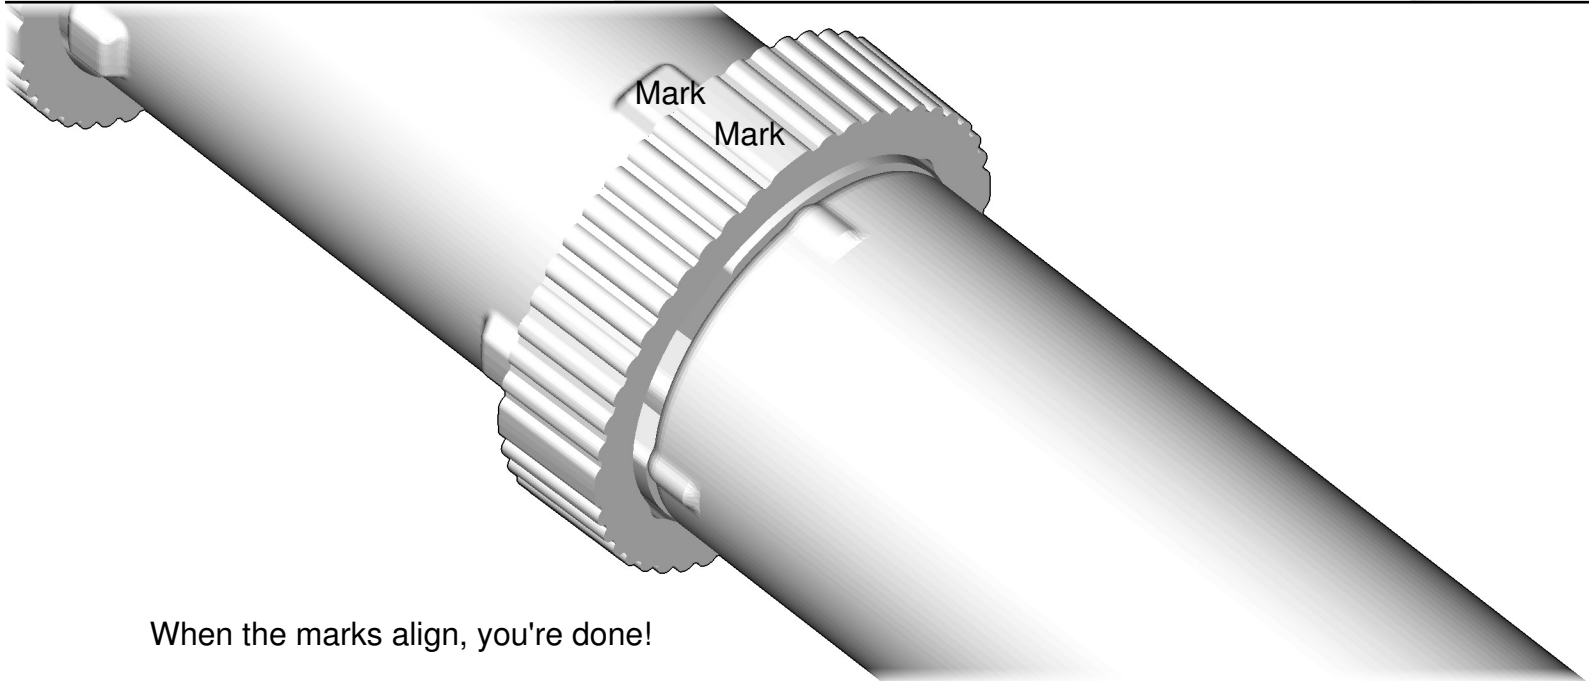

# ROCKET

SIZE	PIECES
1.6ft x 0.4ft x 0.4ft	127
DESIGNER	MADE IN
Derek Sharman	U.S.A.

⚠ WARNING: Small parts. Age 12+. Handle responsibly. U.S. Patent 9,086,087.

Wrong  
Connecting/Disconnecting Two Directions

Right  
Connecting/Disconnecting One Direction

1

New pieces are drawn blue. Old pieces are drawn white.  
See back for piece names.

2

Connect new pieces together before connecting to old pieces.

Submodel begins → **3**