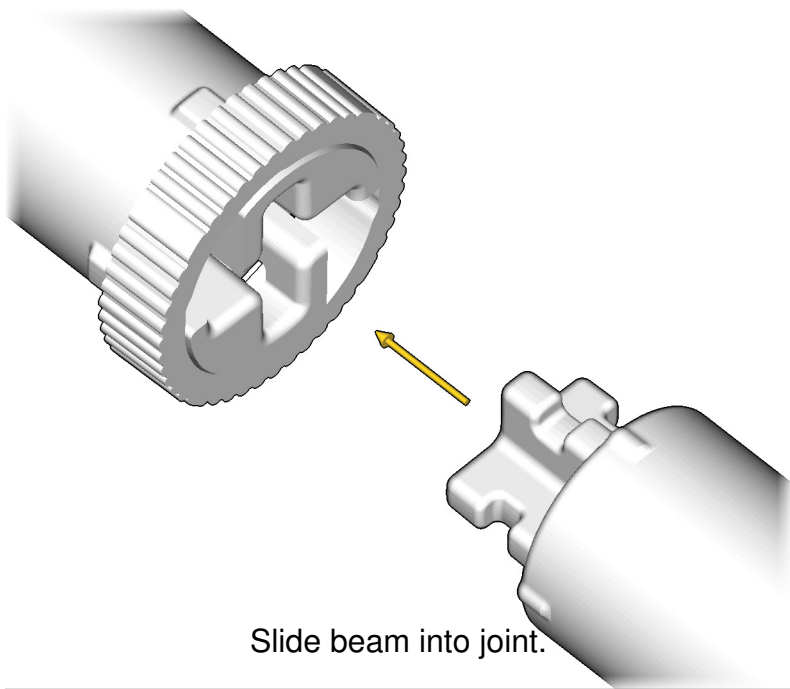

# ROCKET

SIZE	PIECES
1.6ft x 0.4ft x 0.4ft	127
DESIGNER	MADE IN
Derek Sharman	U.S.A.

⚠ WARNING: Small parts. Age 12+. Handle responsibly. U.S. Patent 9,086,087.

Wrong  
Connecting/Disconnecting Two Directions

Right  
Connecting/Disconnecting One Direction

1

New pieces are drawn blue. Old pieces are drawn white.  
See back for piece names.

2

Connect new pieces together before connecting to old pieces.

Submodel begins → **3**