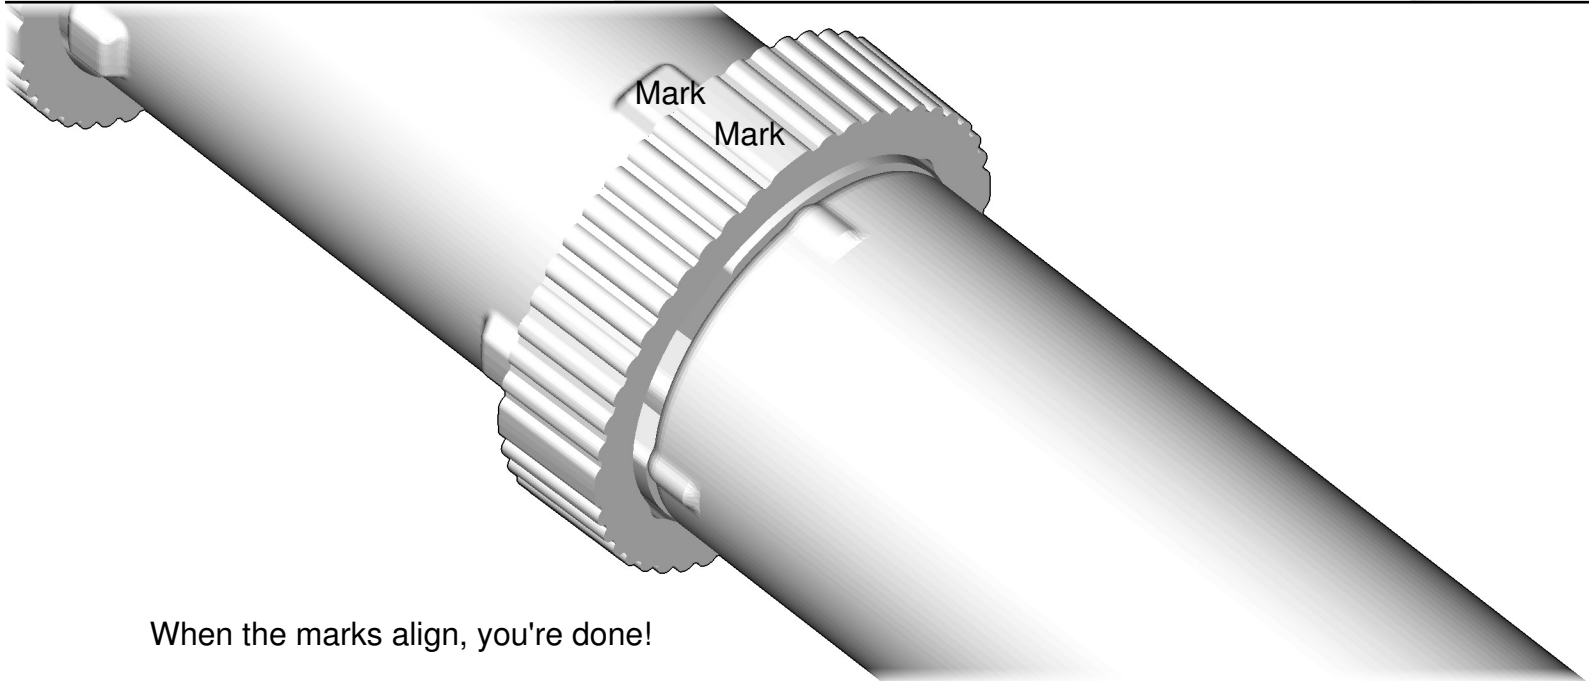

# SPEEDBIKE

SIZE	1.0ft x 0.5ft x 0.3ft	PIECES	163
DESIGNER	Derek Sharman	MADE IN	U.S.A.

⚠ WARNING: Small parts. Age 12+. Handle responsibly. U.S. Patent 9,086,087.

Wrong  
Connecting/Disconnecting Two Directions

Right  
Connecting/Disconnecting One Direction

1

New pieces are drawn blue. Old pieces are drawn white.  
See back for piece names.

2

Connect new pieces together before connecting to old pieces.

3

4

5