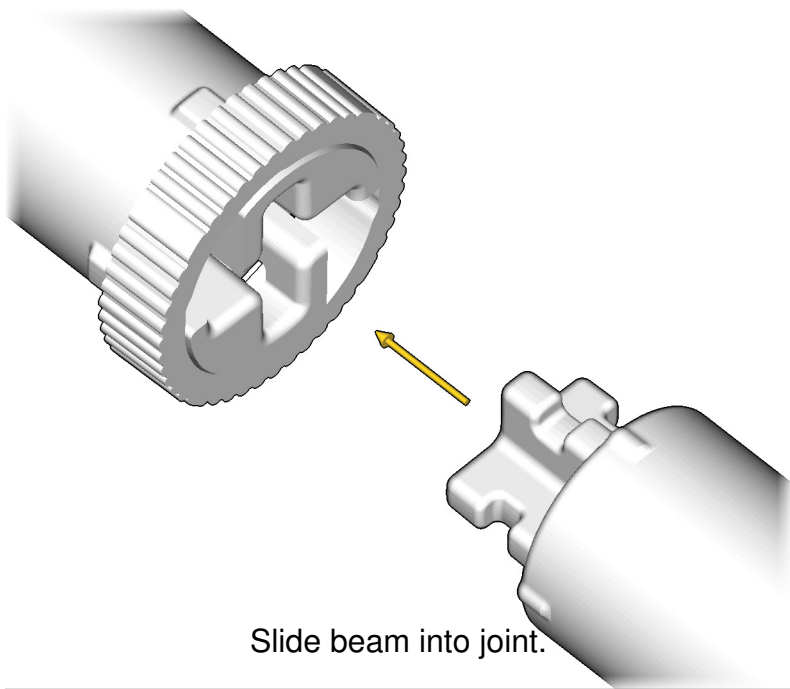

# SPEEDBIKE

SIZE	1.0ft x 0.5ft x 0.3ft	PIECES	163
DESIGNER	Derek Sharman	MADE IN	U.S.A.

⚠ WARNING: Small parts. Age 12+. Handle responsibly. U.S. Patent 9,086,087.

Wrong  
Connecting/Disconnecting Two Directions

Right  
Connecting/Disconnecting One Direction

1

New pieces are drawn blue. Old pieces are drawn white.  
See back for piece names.

2

Connect new pieces together before connecting to old pieces.

3

4

5