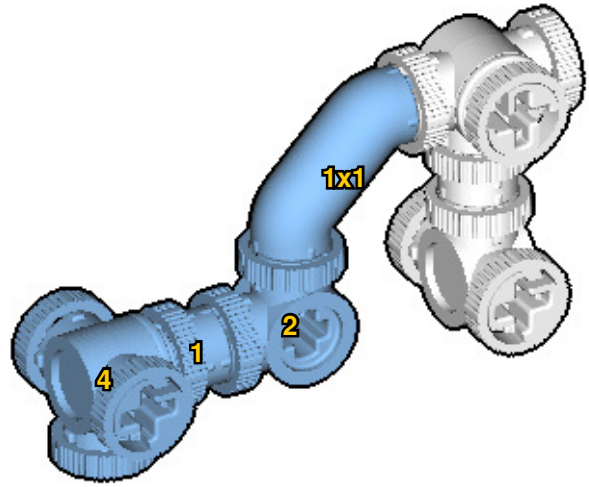

# SPEEDBIKE

SIZE	1.0ft x 0.5ft x 0.3ft	PIECES	163
DESIGNER	Derek Sharman	MADE IN	U.S.A.

⚠ WARNING: Small parts. Age 12+. Handle responsibly. U.S. Patent 9,086,087.

Wrong  
Connecting/Disconnecting Two Directions

Right  
Connecting/Disconnecting One Direction

1

New pieces are drawn blue. Old pieces are drawn white.  
See back for piece names.

2

Connect new pieces together before connecting to old pieces.

3

4

5

6

7

8

9

10

11

12

Submodel begins → **13**

**14**

**15**

Submodel ends → **16**

Connect submodel to model.

17

18

19

20