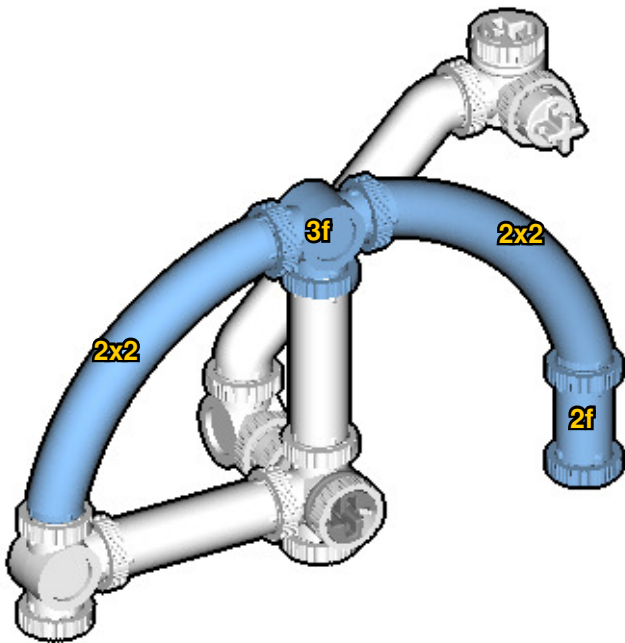

# SPEEDBIKE

SIZE	1.0ft x 0.5ft x 0.3ft	PIECES	163
DESIGNER	Derek Sharman	MADE IN	U.S.A.

⚠ WARNING: Small parts. Age 12+. Handle responsibly. U.S. Patent 9,086,087.

Wrong  
Connecting/Disconnecting Two Directions

Right  
Connecting/Disconnecting One Direction

1

New pieces are drawn blue. Old pieces are drawn white.  
See back for piece names.

2

Connect new pieces together before connecting to old pieces.

3

4

5

**14**

**15**

Submodel ends → **16**

Connect submodel to model.

17

18

19

20

# ACTUAL SIZE