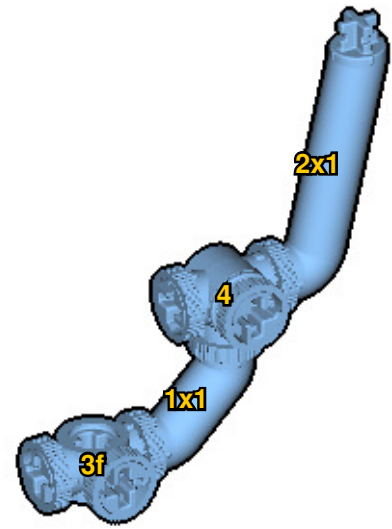

# SPEEDBIKE

SIZE	1.0ft x 0.5ft x 0.3ft	PIECES	163
DESIGNER	Derek Sharman	MADE IN	U.S.A.

⚠ WARNING: Small parts. Age 12+. Handle responsibly. U.S. Patent 9,086,087.

Wrong  
Connecting/Disconnecting Two Directions

**14**

**15**

Submodel ends → **16**

Connect submodel to model.

17

18

19

20

24

25

26

27

28

29

30

34

# ACTUAL SIZE