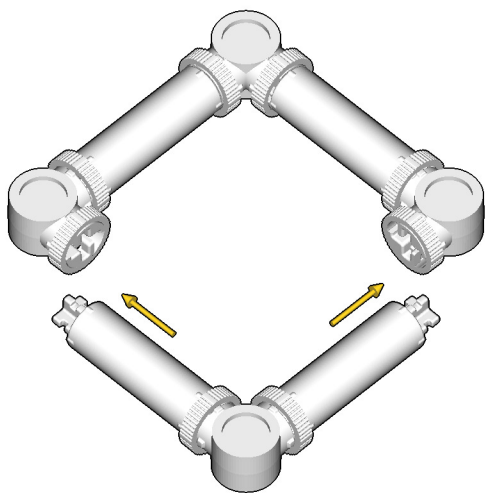

# SPEEDBIKE

SIZE	1.0ft x 0.5ft x 0.3ft	PIECES	163
DESIGNER	Derek Sharman	MADE IN	U.S.A.

⚠ WARNING: Small parts. Age 12+. Handle responsibly. U.S. Patent 9,086,087.

Wrong  
Connecting/Disconnecting Two Directions

Right  
Connecting/Disconnecting One Direction

1

New pieces are drawn blue. Old pieces are drawn white.  
See back for piece names.

2

Connect new pieces together before connecting to old pieces.

3

4

5

# ACTUAL SIZE