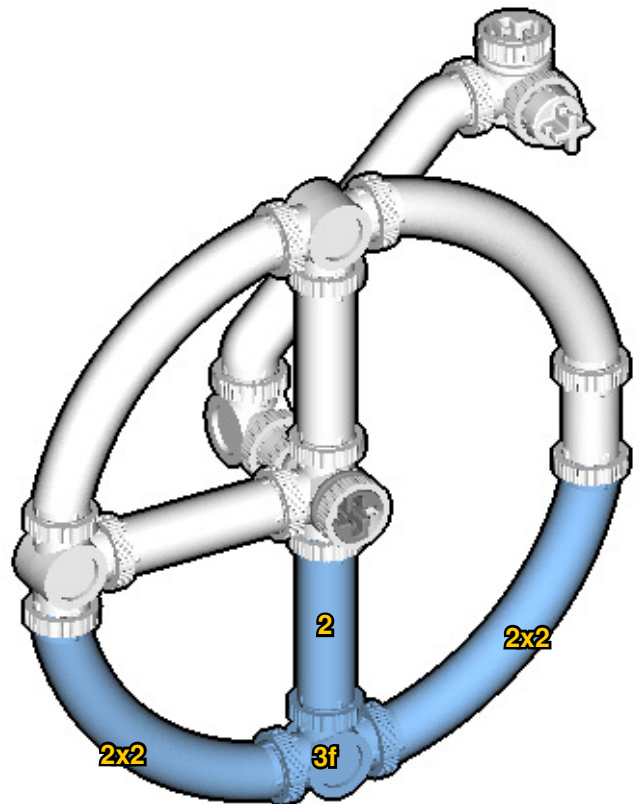

# SPEEDBIKE

SIZE	1.0ft x 0.5ft x 0.3ft	PIECES	163
DESIGNER	Derek Sharman	MADE IN	U.S.A.

⚠ WARNING: Small parts. Age 12+. Handle responsibly. U.S. Patent 9,086,087.

Wrong  
Connecting/Disconnecting Two Directions

Right  
Connecting/Disconnecting One Direction

1

New pieces are drawn blue. Old pieces are drawn white.  
See back for piece names.

2

Connect new pieces together before connecting to old pieces.

3

4

5

**14**

**15**

Submodel ends → **16**

Connect submodel to model.

17

18

19

20

# ACTUAL SIZE