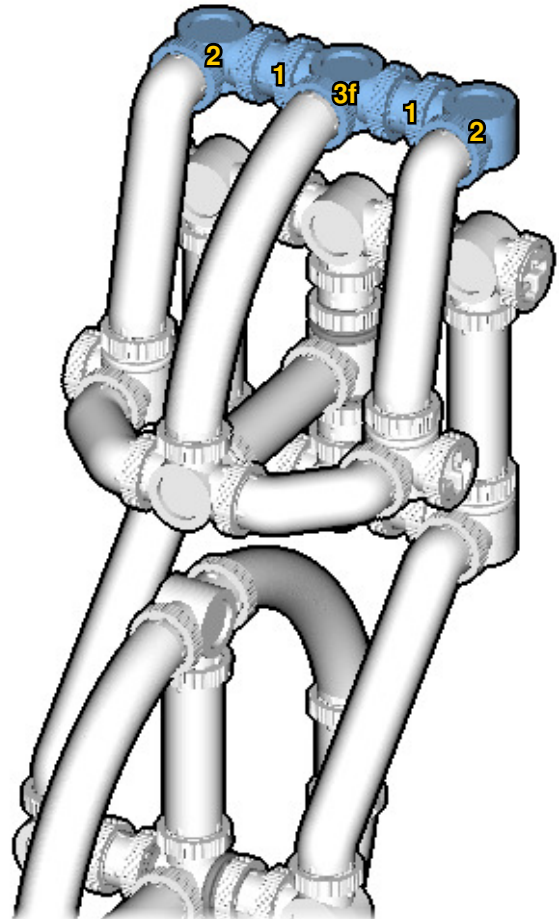

# SPEEDBIKE

SIZE	1.0ft x 0.5ft x 0.3ft	PIECES	163
DESIGNER	Derek Sharman	MADE IN	U.S.A.

⚠ WARNING: Small parts. Age 12+. Handle responsibly. U.S. Patent 9,086,087.

Wrong  
Connecting/Disconnecting Two Directions

Right  
Connecting/Disconnecting One Direction

1

New pieces are drawn blue. Old pieces are drawn white.  
See back for piece names.

2

Connect new pieces together before connecting to old pieces.

3

4

5

6

7

8

9

10

11

12

Submodel begins → **13**

**14**

**15**

Submodel ends → **16**

Connect submodel to model.

17

18

19

20