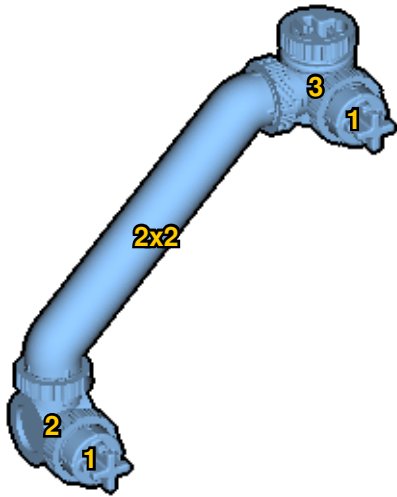

# SPEEDBIKE

SIZE	1.0ft x 0.5ft x 0.3ft	PIECES	163
DESIGNER	Derek Sharman	MADE IN	U.S.A.

⚠ WARNING: Small parts. Age 12+. Handle responsibly. U.S. Patent 9,086,087.

Wrong  
Connecting/Disconnecting Two Directions

Right  
Connecting/Disconnecting One Direction

1

New pieces are drawn blue. Old pieces are drawn white.  
See back for piece names.

2

Connect new pieces together before connecting to old pieces.

3

4

5

**14**

**15**

Submodel ends → **16**

Connect submodel to model.

17

18

19

20

# ACTUAL SIZE