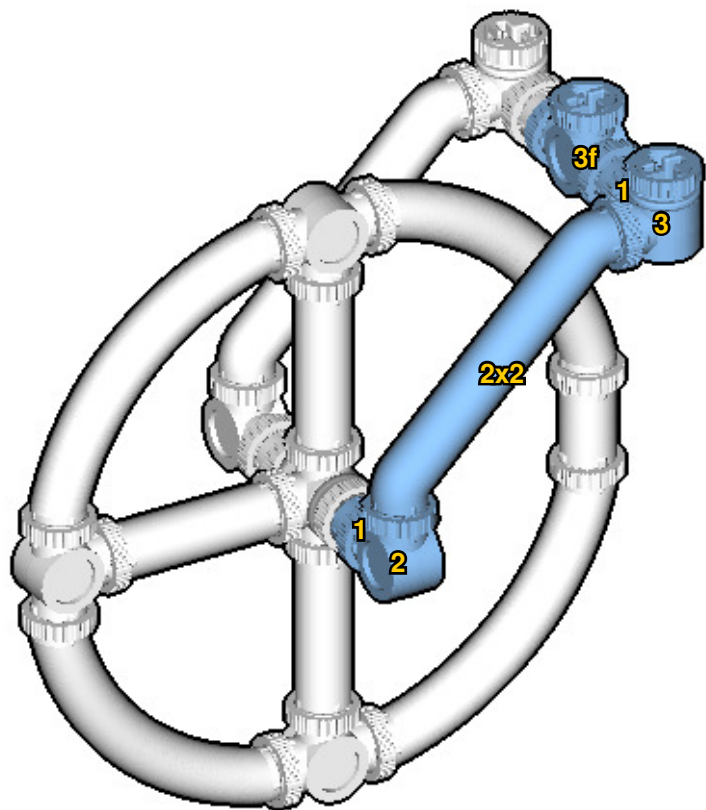

# SPEEDBIKE

SIZE	1.0ft x 0.5ft x 0.3ft	PIECES	163
DESIGNER	Derek Sharman	MADE IN	U.S.A.

⚠ WARNING: Small parts. Age 12+. Handle responsibly. U.S. Patent 9,086,087.

Wrong  
Connecting/Disconnecting Two Directions

Right  
Connecting/Disconnecting One Direction

1

New pieces are drawn blue. Old pieces are drawn white.  
See back for piece names.

2

Connect new pieces together before connecting to old pieces.

3

4

5

**14**

**15**

Submodel ends → **16**

Connect submodel to model.

17

18

19

20

# ACTUAL SIZE