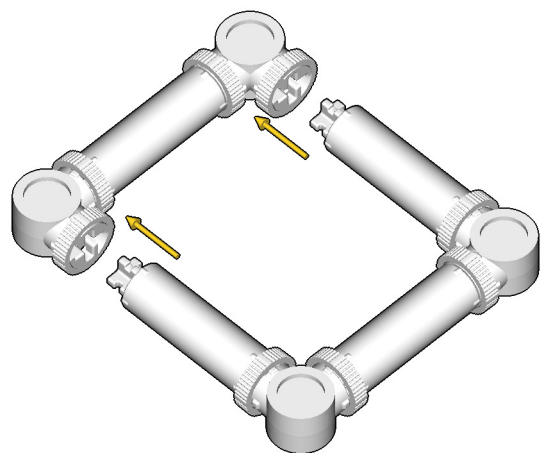

# SPEEDBIKE

SIZE	1.0ft x 0.5ft x 0.3ft	PIECES	163
DESIGNER	Derek Sharman	MADE IN	U.S.A.

⚠ WARNING: Small parts. Age 12+. Handle responsibly. U.S. Patent 9,086,087.

Wrong  
Connecting/Disconnecting Two Directions

Right  
Connecting/Disconnecting One Direction

1

New pieces are drawn blue. Old pieces are drawn white.  
See back for piece names.

2

Connect new pieces together before connecting to old pieces.

3

4

5

**14**

**15**

Submodel ends → **16**

Connect submodel to model.

17

18

19

20

# ACTUAL SIZE