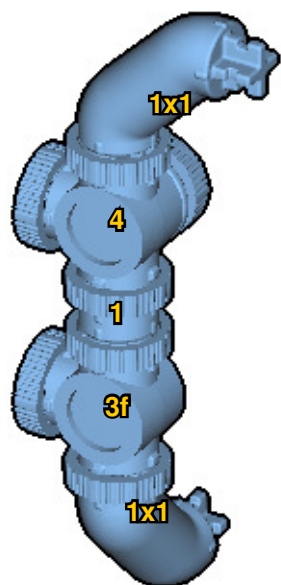

# SPEEDBIKE

SIZE	1.0ft x 0.5ft x 0.3ft	PIECES	163
DESIGNER	Derek Sharman	MADE IN	U.S.A.

⚠ WARNING: Small parts. Age 12+. Handle responsibly. U.S. Patent 9,086,087.

Wrong  
Connecting/Disconnecting Two Directions

**14**

**15**

Submodel ends → **16**

Connect submodel to model.

17

18

19

20

24

25

26

27

28

29

30

34

# ACTUAL SIZE