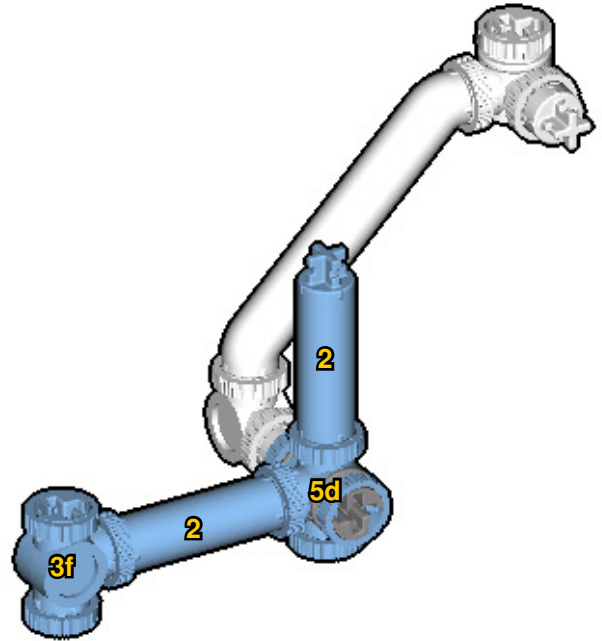

# SPEEDBIKE

SIZE	1.0ft x 0.5ft x 0.3ft	PIECES	163
DESIGNER	Derek Sharman	MADE IN	U.S.A.

⚠ WARNING: Small parts. Age 12+. Handle responsibly. U.S. Patent 9,086,087.

Wrong  
Connecting/Disconnecting Two Directions

Right  
Connecting/Disconnecting One Direction

1

New pieces are drawn blue. Old pieces are drawn white.  
See back for piece names.

2

Connect new pieces together before connecting to old pieces.

3

4

5

**14**

**15**

Submodel ends → **16**

Connect submodel to model.

17

18

19

20

# ACTUAL SIZE