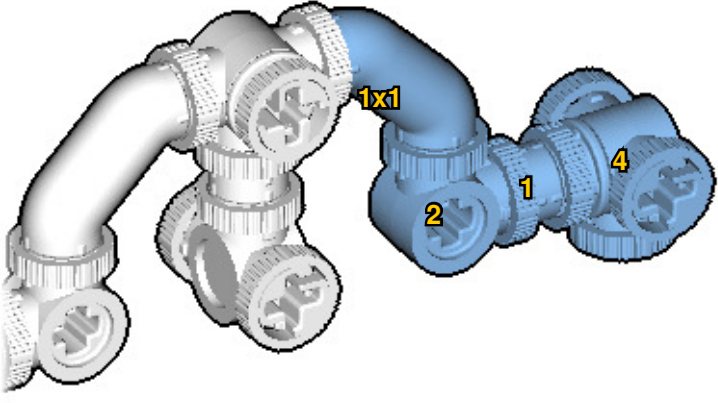

# SPEEDBIKE

SIZE	1.0ft x 0.5ft x 0.3ft	PIECES	163
DESIGNER	Derek Sharman	MADE IN	U.S.A.

⚠ WARNING: Small parts. Age 12+. Handle responsibly. U.S. Patent 9,086,087.

Wrong  
Connecting/Disconnecting Two Directions

Right  
Connecting/Disconnecting One Direction

1

New pieces are drawn blue. Old pieces are drawn white.  
See back for piece names.

2

Connect new pieces together before connecting to old pieces.

3

4

5

6

7

8

9

10

11

12

Submodel begins → **13**

**14**

**15**

Submodel ends → **16**

Connect submodel to model.

17

18

19

20