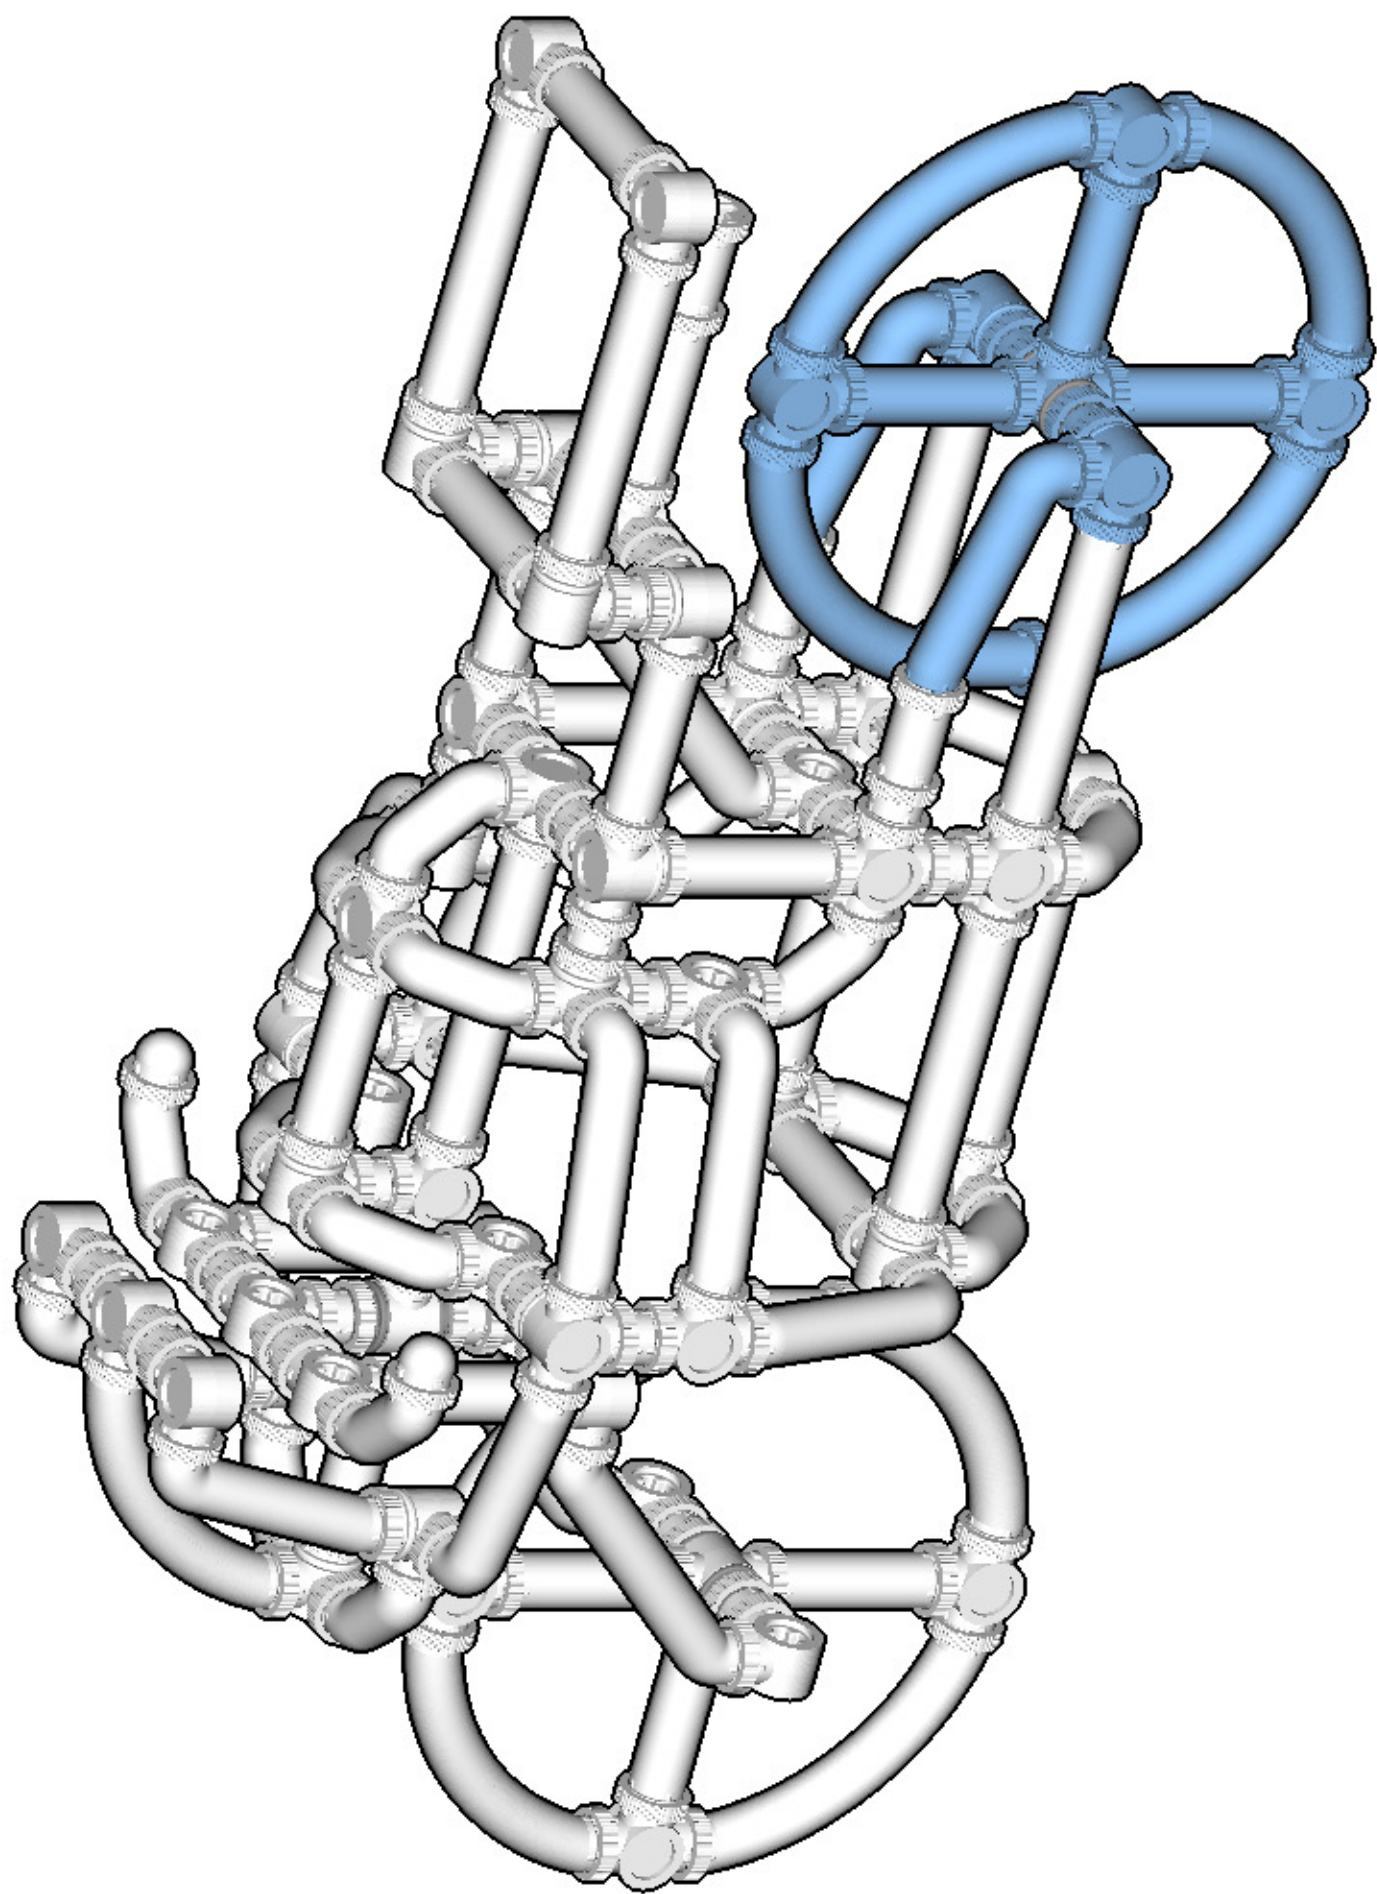

# SPEEDBIKE

SIZE	1.0ft x 0.5ft x 0.3ft	PIECES	163
DESIGNER	Derek Sharman	MADE IN	U.S.A.

⚠ WARNING: Small parts. Age 12+. Handle responsibly. U.S. Patent 9,086,087.

Wrong  
Connecting/Disconnecting Two Directions

Right  
Connecting/Disconnecting One Direction

1

New pieces are drawn blue. Old pieces are drawn white.  
See back for piece names.

2

Connect new pieces together before connecting to old pieces.

3

4

5

35

36

39

40

41

42

# ACTUAL SIZE