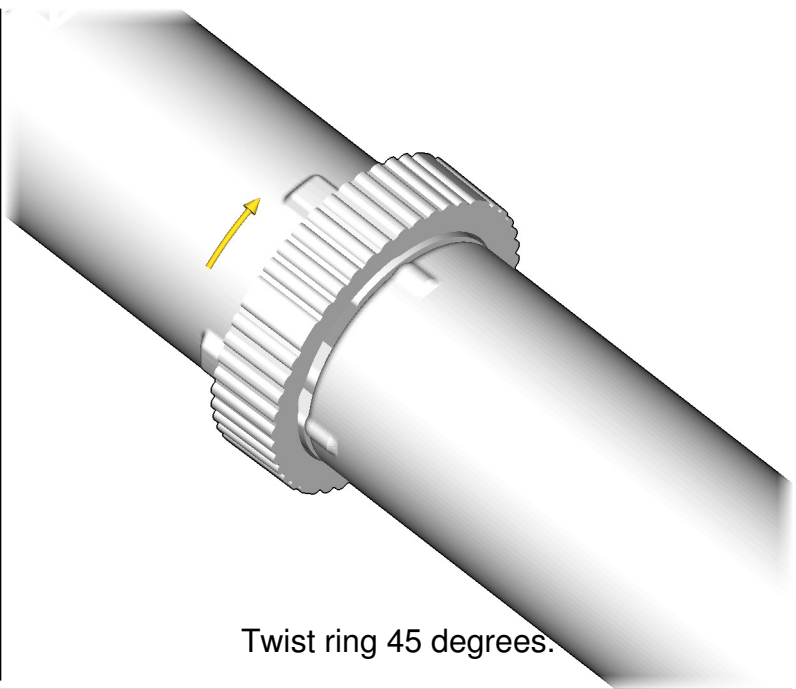

# SPEEDBIKE

SIZE	1.0ft x 0.5ft x 0.3ft	PIECES	163
DESIGNER	Derek Sharman	MADE IN	U.S.A.

⚠ WARNING: Small parts. Age 12+. Handle responsibly. U.S. Patent 9,086,087.

Wrong  
Connecting/Disconnecting Two Directions

Right  
Connecting/Disconnecting One Direction

1

New pieces are drawn blue. Old pieces are drawn white.  
See back for piece names.

2

Connect new pieces together before connecting to old pieces.

3

4

5