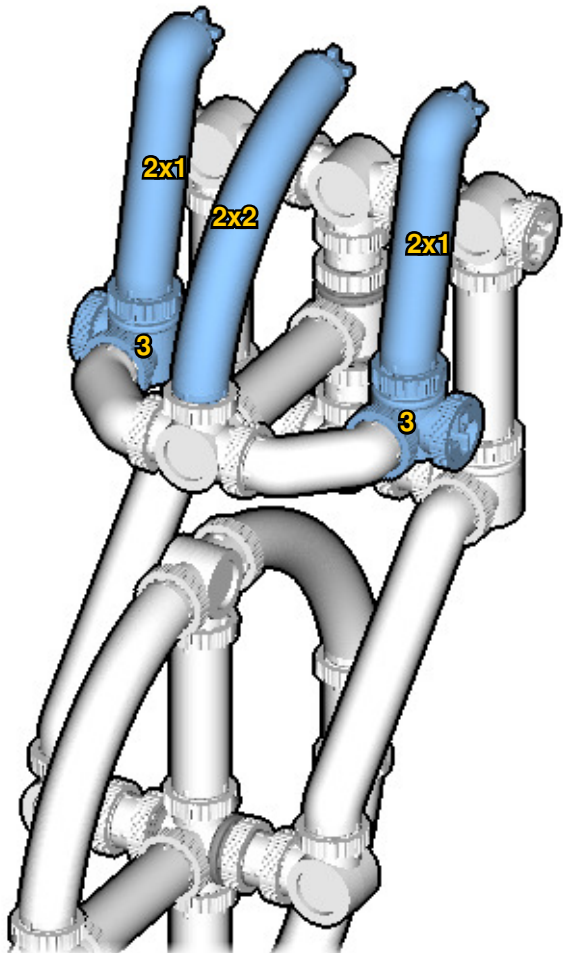

# SPEEDBIKE

SIZE	1.0ft x 0.5ft x 0.3ft	PIECES	163
DESIGNER	Derek Sharman	MADE IN	U.S.A.

⚠ WARNING: Small parts. Age 12+. Handle responsibly. U.S. Patent 9,086,087.

Wrong  
Connecting/Disconnecting Two Directions

6

7

8

9

10

11

12

Submodel begins → **13**

**14**

**15**

Submodel ends → **16**

Connect submodel to model.

17

18

19

20

# ACTUAL SIZE