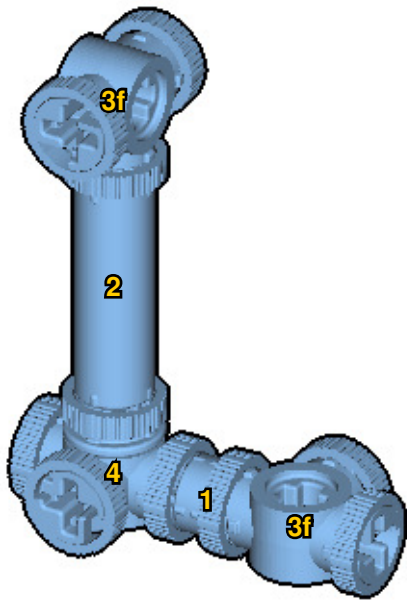

# SPITFIRE

⚠ WARNING: Small parts. Age 12+. Handle responsibly. U.S. Patent 9,086,087.

Wrong  
Connecting/Disconnecting Two Directions

Right  
Connecting/Disconnecting One Direction

1

New pieces are drawn blue. Old pieces are drawn white.  
See back for piece names.

Connect submodel to model.

**9**

10

11

12

15

16

17

18

19

**20**

**21**

**22**

**25**

**26**

**27**

# ACTUAL SIZE