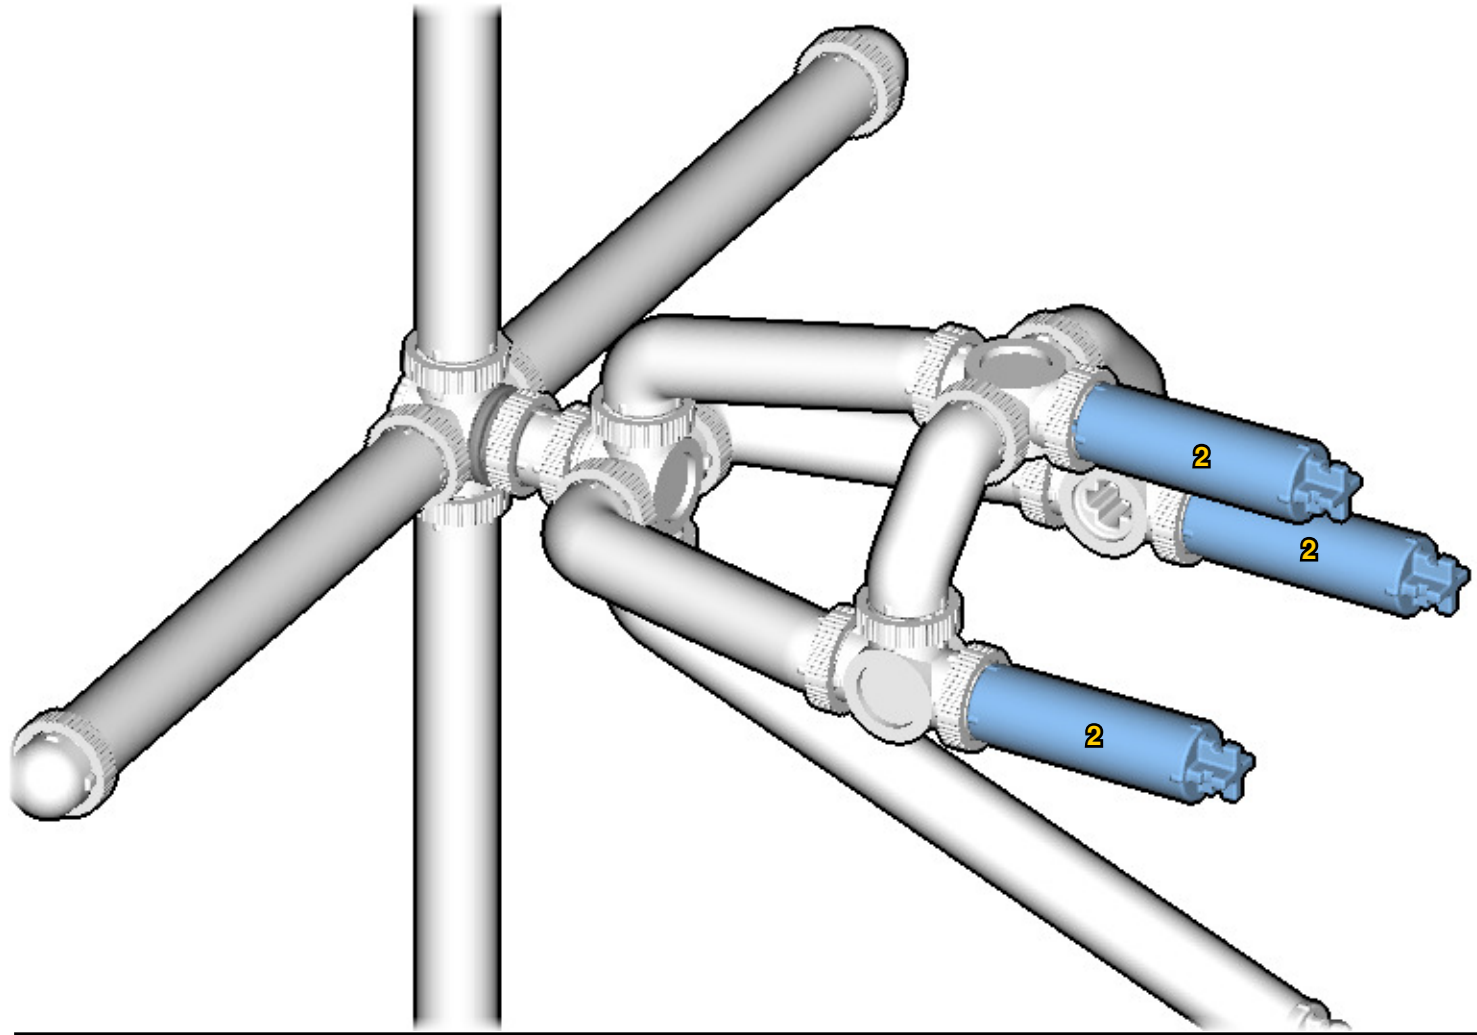

# SPITFIRE

⚠ WARNING: Small parts. Age 12+. Handle responsibly. U.S. Patent 9,086,087.

Wrong  
Connecting/Disconnecting Two Directions

Right  
Connecting/Disconnecting One Direction

1

New pieces are drawn blue. Old pieces are drawn white.  
See back for piece names.

2

Connect new pieces together before connecting to old pieces.

3

4

5

7

Submodel begins → 6

Submodel ends → **8**

Connect submodel to model.

**9**

10

11

12

15

16

17

# ACTUAL SIZE