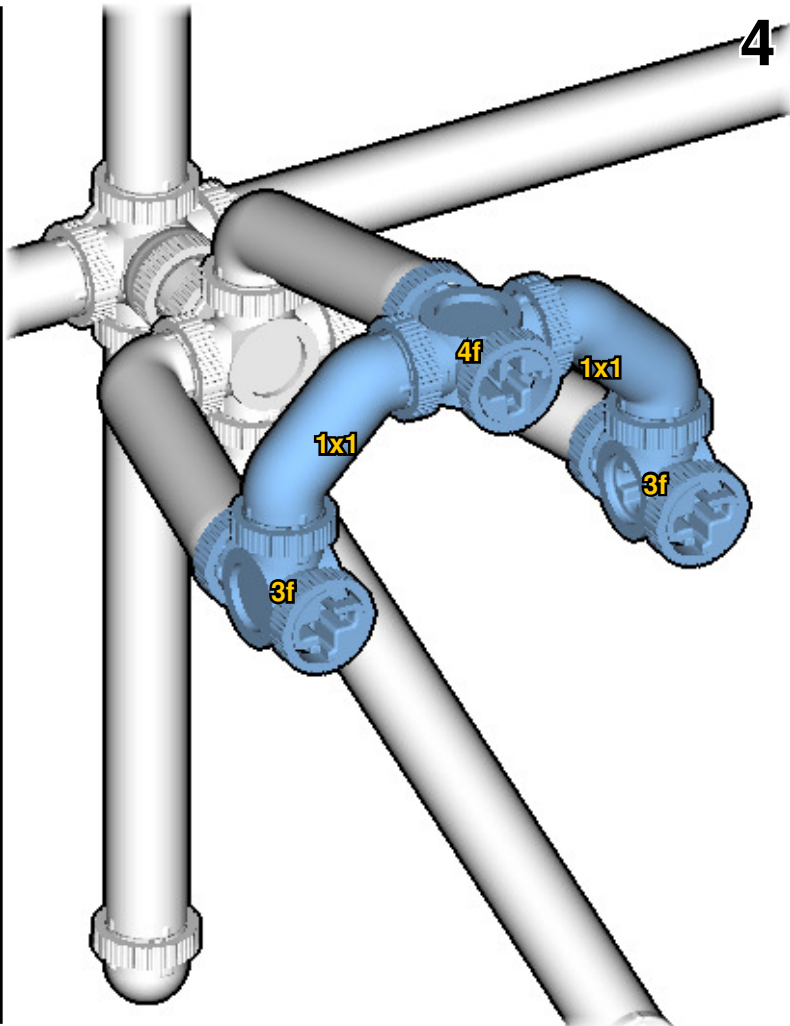

# SPITFIRE

⚠ WARNING: Small parts. Age 12+. Handle responsibly. U.S. Patent 9,086,087.

Wrong  
Connecting/Disconnecting Two Directions

Right  
Connecting/Disconnecting One Direction

1

New pieces are drawn blue. Old pieces are drawn white.  
See back for piece names.

2

Connect new pieces together before connecting to old pieces.

3

4

5

7

Submodel begins → 6

Submodel ends → **8**

Connect submodel to model.

**9**

10

11

12

15

16

17

# ACTUAL SIZE