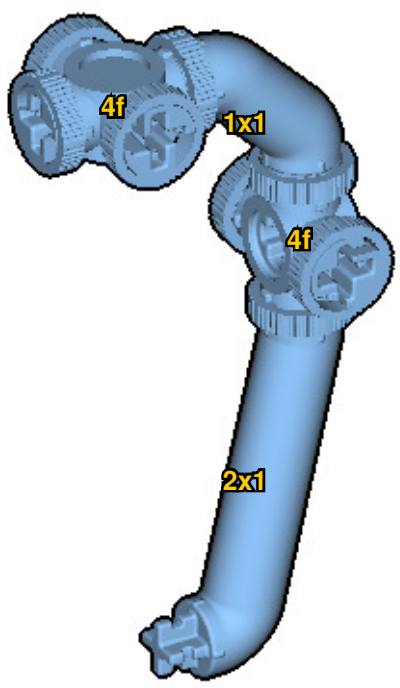

# SPITFIRE

⚠ WARNING: Small parts. Age 12+. Handle responsibly. U.S. Patent 9,086,087.

Wrong  
Connecting/Disconnecting Two Directions

Right  
Connecting/Disconnecting One Direction

1

New pieces are drawn blue. Old pieces are drawn white.  
See back for piece names.

2

Connect new pieces together before connecting to old pieces.

3

4

5

7

Submodel begins → 6

Submodel ends → **8**

Connect submodel to model.

**9**

10

11

12

15

16

17

# ACTUAL SIZE