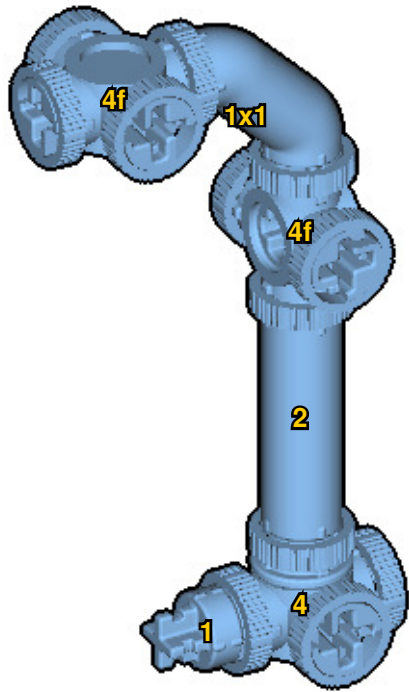

# SPITFIRE

⚠ WARNING: Small parts. Age 12+. Handle responsibly. U.S. Patent 9,086,087.

Wrong  
Connecting/Disconnecting Two Directions

Right  
Connecting/Disconnecting One Direction

1

New pieces are drawn blue. Old pieces are drawn white.  
See back for piece names.

2

Connect new pieces together before connecting to old pieces.

3

4

5

7

Submodel begins → 6

Submodel ends → **8**

Connect submodel to model.

**9**

10

11

12

15

16

17

# ACTUAL SIZE