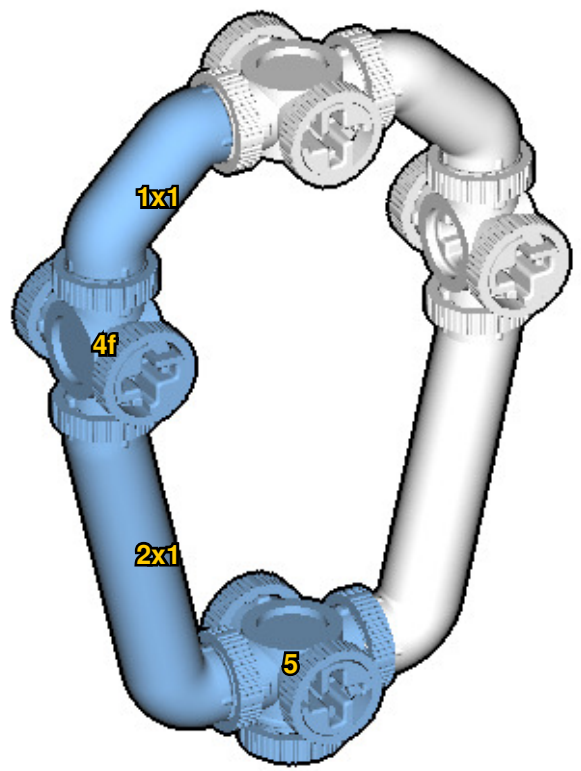

# SPITFIRE

⚠ WARNING: Small parts. Age 12+. Handle responsibly. U.S. Patent 9,086,087.

Wrong  
Connecting/Disconnecting Two Directions

Right  
Connecting/Disconnecting One Direction

1

New pieces are drawn blue. Old pieces are drawn white.  
See back for piece names.

2

Connect new pieces together before connecting to old pieces.

3

4

5

7

Submodel begins → 6

Submodel ends → **8**

Connect submodel to model.

**9**

10

11

12

15

16

17

# ACTUAL SIZE