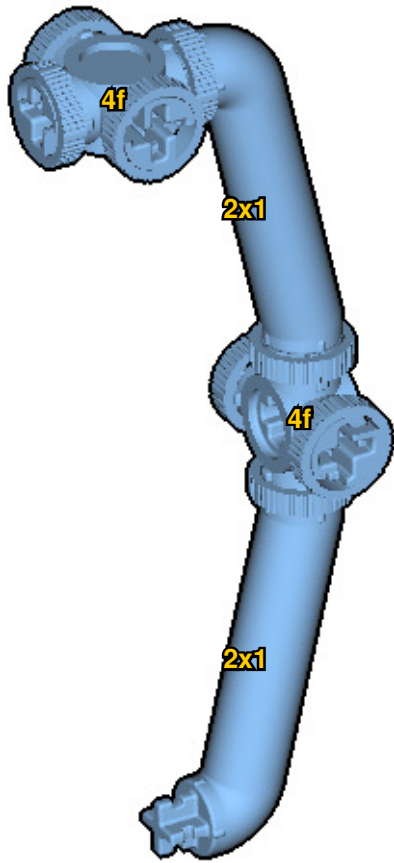

# SPITFIRE

⚠ WARNING: Small parts. Age 12+. Handle responsibly. U.S. Patent 9,086,087.

Wrong  
Connecting/Disconnecting Two Directions

Right  
Connecting/Disconnecting One Direction

1

New pieces are drawn blue. Old pieces are drawn white.  
See back for piece names.

Connect submodel to model.

**9**

10

11

12

15

16

17

18

19

**20**

**21**

**22**

**25**

**26**

**27**

# ACTUAL SIZE