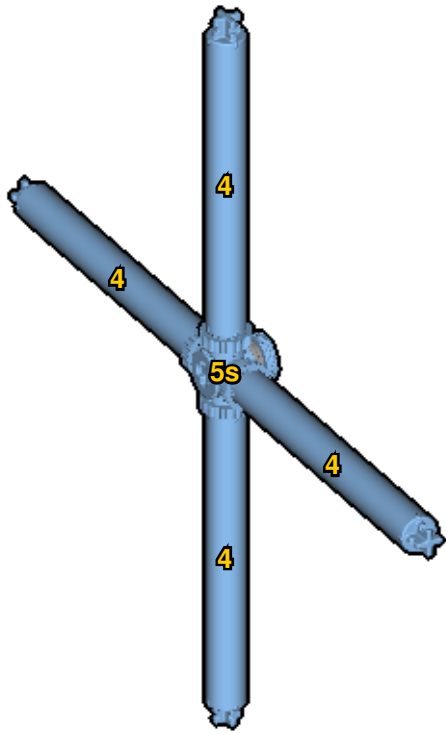

# SPITFIRE

⚠ WARNING: Small parts. Age 12+. Handle responsibly. U.S. Patent 9,086,087.

Wrong  
Connecting/Disconnecting Two Directions

Right  
Connecting/Disconnecting One Direction

1

New pieces are drawn blue. Old pieces are drawn white.  
See back for piece names.

2

Connect new pieces together before connecting to old pieces.

3

4

5

7

Submodel begins → 6

Submodel ends → **8**

Connect submodel to model.

**9**

10

11

12

15

16

17

# ACTUAL SIZE