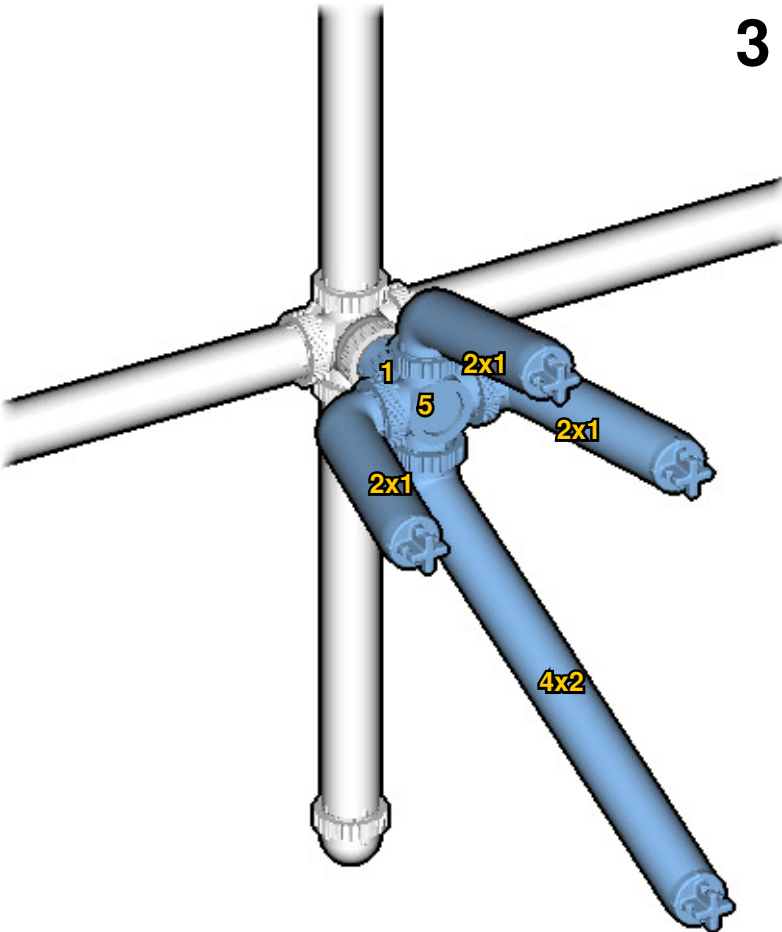

# SPITFIRE

⚠ WARNING: Small parts. Age 12+. Handle responsibly. U.S. Patent 9,086,087.

Wrong  
Connecting/Disconnecting Two Directions

Right  
Connecting/Disconnecting One Direction

1

New pieces are drawn blue. Old pieces are drawn white.  
See back for piece names.

2

Connect new pieces together before connecting to old pieces.

3

4

5

7

Submodel begins → 6

Submodel ends → **8**

Connect submodel to model.

**9**

10

11

12

15

16

17

# ACTUAL SIZE