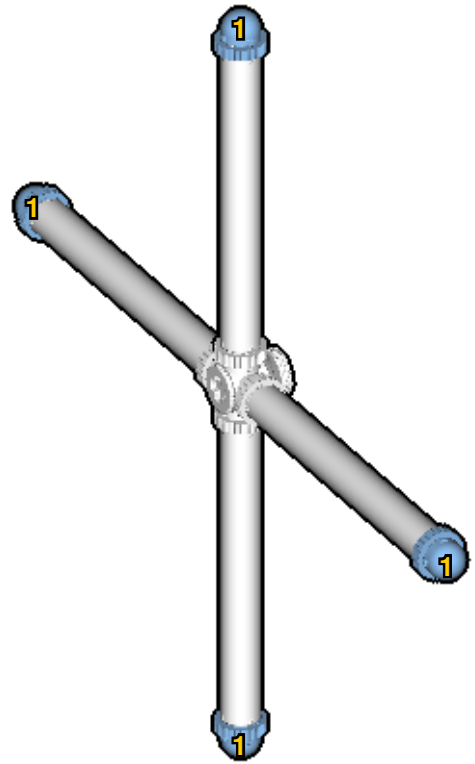

# SPITFIRE

⚠ WARNING: Small parts. Age 12+. Handle responsibly. U.S. Patent 9,086,087.

Wrong  
Connecting/Disconnecting Two Directions

Right  
Connecting/Disconnecting One Direction

1

New pieces are drawn blue. Old pieces are drawn white.  
See back for piece names.

2

Connect new pieces together before connecting to old pieces.

3

4

5

7

Submodel begins → 6

Submodel ends → **8**

Connect submodel to model.

**9**

10

11

12

15

16

17

# ACTUAL SIZE