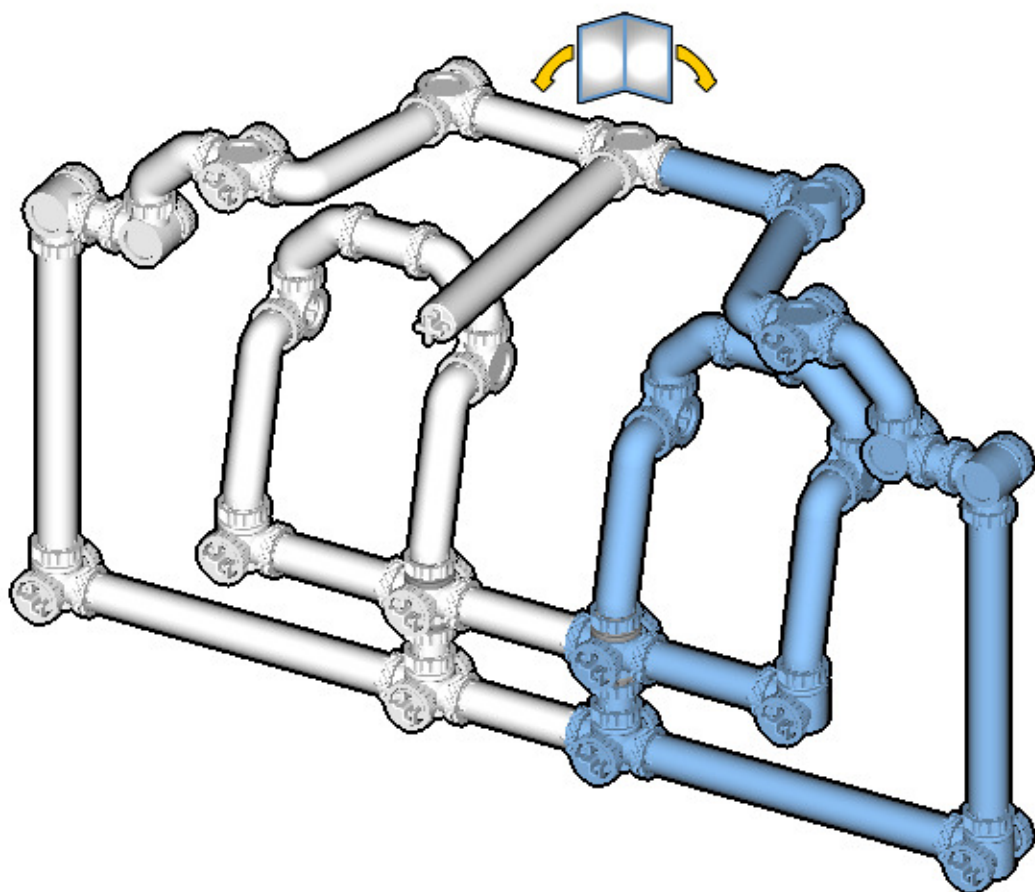

**CROSS
BEAMS™**

SIZE

1.7ft x 0.8ft x 0.4ft

PIECES

437

DESIGNER

Derek Sharman

MADE IN

Submodel ends →

Connect submodel to model.

15

16

19

20

21

22

✦ : The next frame is centered on this piece.

31

32

36

37

41

42

43

44

45

50

51

52

55

56

57