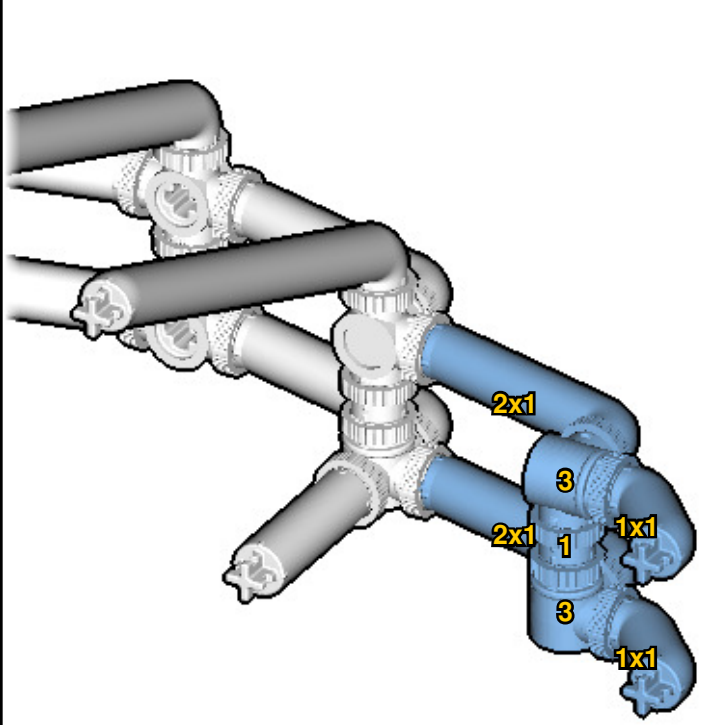

U.S.A.

SUPER CAR

⚠ WARNING: Small parts. Age 14+. Not a toy. Handle responsibly. U.S. Patent 9,086,087.

Wrong
Connecting/Disconnecting Two Directions

Right
Connecting/Disconnecting One Direction

1

New pieces are drawn blue. Old pieces are drawn white.
See back for piece names.

2

Connect new pieces together before connecting to old pieces.

3

4

5

Submodel begins → 6

7

8

Submodel ends →

Connect submodel to model.

15

16

19

20

21

22