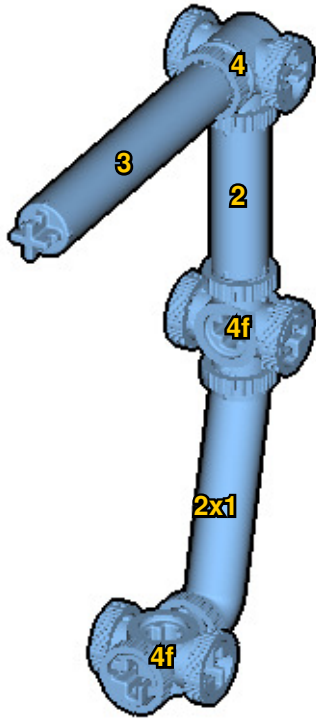

U.S.A.

SUPER CAR

⚠ WARNING: Small parts. Age 14+. Not a toy. Handle responsibly. U.S. Patent 9,086,087.

Wrong
Connecting/Disconnecting Two Directions

Right
Connecting/Disconnecting One Direction

1

New pieces are drawn blue. Old pieces are drawn white.
See back for piece names.

44

45

50

51

52

55

56

57

58

59

60

61

62

INVENTORY

ACTUAL SIZE