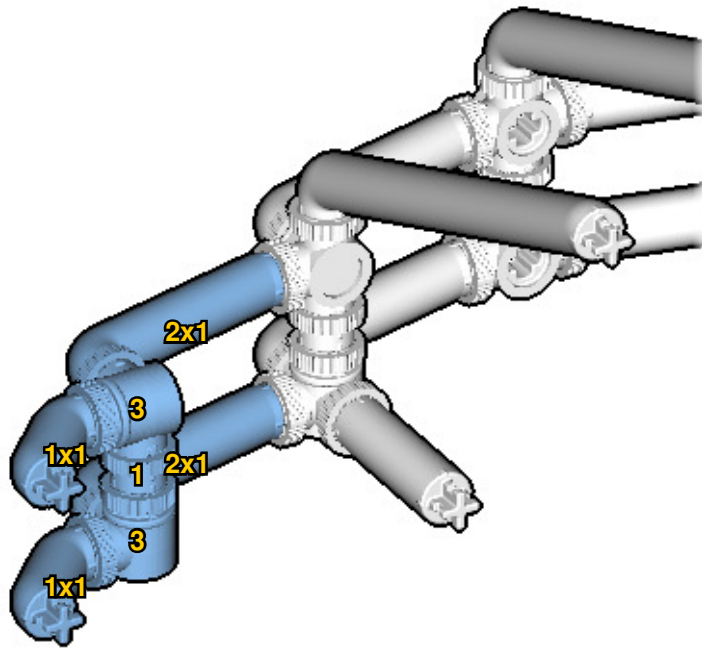

U.S.A.

SUPER CAR

⚠ WARNING: Small parts. Age 14+. Not a toy. Handle responsibly. U.S. Patent 9,086,087.

Wrong
Connecting/Disconnecting Two Directions

Right
Connecting/Disconnecting One Direction

1

New pieces are drawn blue. Old pieces are drawn white.
See back for piece names.

2

Connect new pieces together before connecting to old pieces.

3

4

5

Submodel begins → 6

7

8

Submodel ends →

Connect submodel to model.

15

16

19

20

21

22