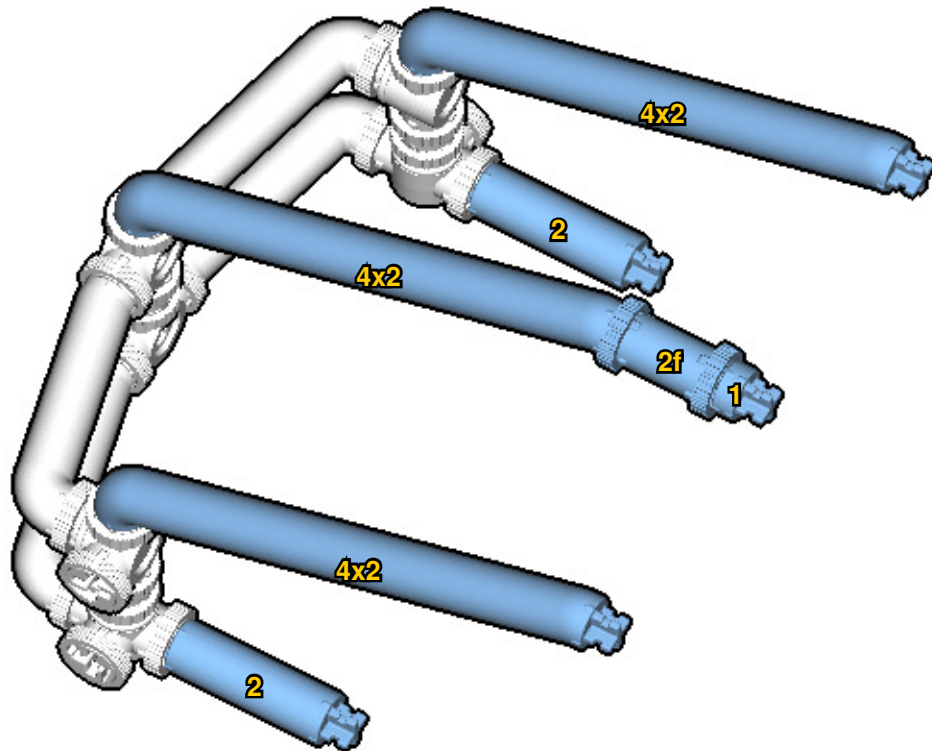

**CROSS
BEAMS™**

SIZE

1.7ft x 0.8ft x 0.4ft

PIECES

437

DESIGNER

Derek Sharman

MADE IN

U.S.A.

SUPER CAR

⚠ WARNING: Small parts. Age 14+. Not a toy. Handle responsibly. U.S. Patent 9,086,087.

Wrong
Connecting/Disconnecting Two Directions

Right
Connecting/Disconnecting One Direction

1

New pieces are drawn blue. Old pieces are drawn white.
See back for piece names.

2

Connect new pieces together before connecting to old pieces.

3

4

5

Submodel begins → 6

7

8

Submodel ends →

Connect submodel to model.

15

16

19

20

21

22