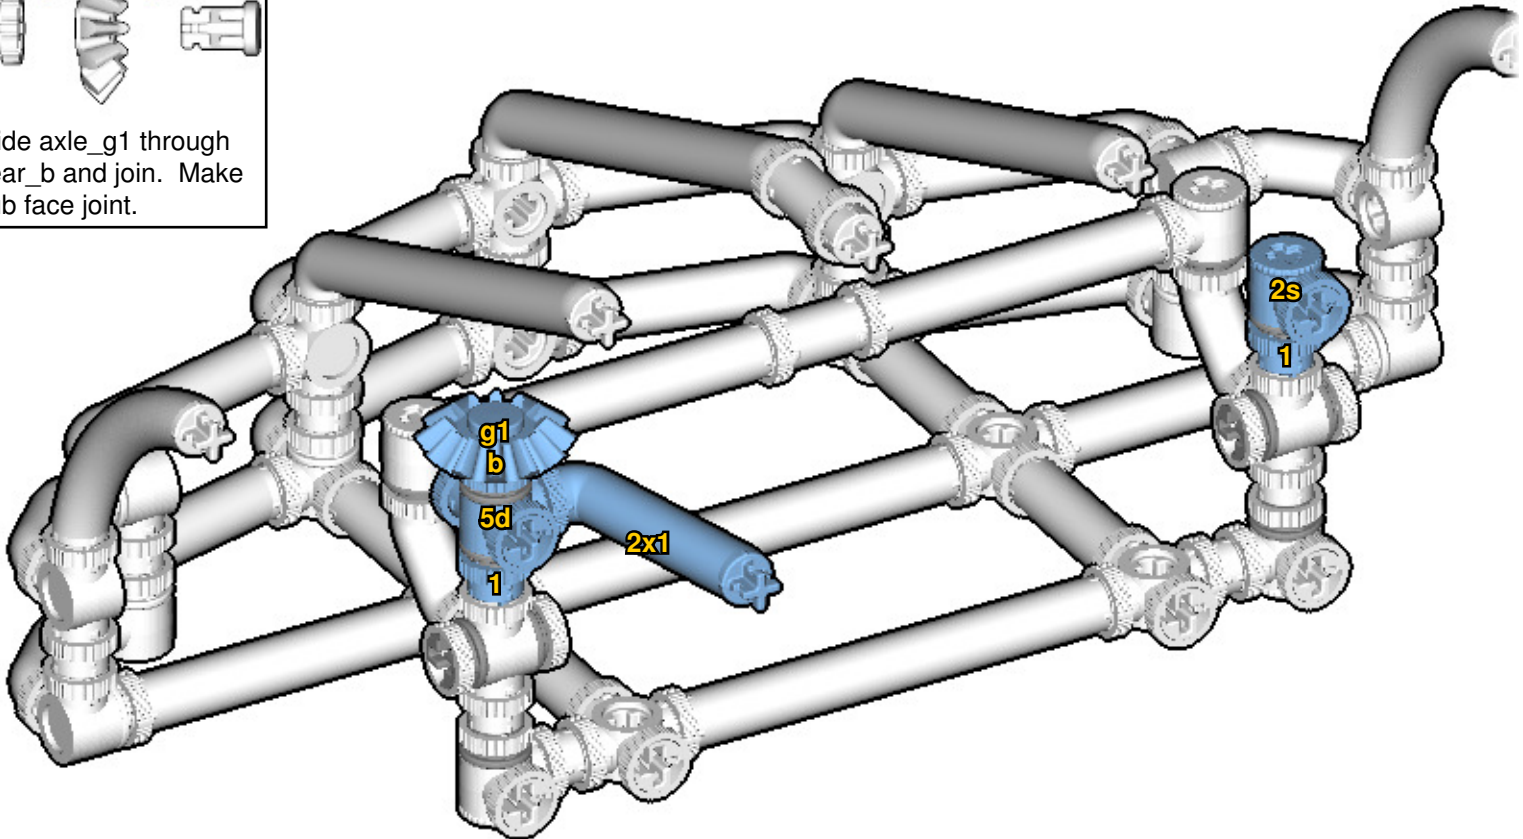

U.S.A.

SUPER CAR

⚠ WARNING: Small parts. Age 14+. Not a toy. Handle responsibly. U.S. Patent 9,086,087.

Wrong
Connecting/Disconnecting Two Directions

Right
Connecting/Disconnecting One Direction

1

New pieces are drawn blue. Old pieces are drawn white.
See back for piece names.

2

Connect new pieces together before connecting to old pieces.

3

4

5

Submodel begins → 6

7

8

Submodel ends →

Connect submodel to model.

15

16

19

20

21

22