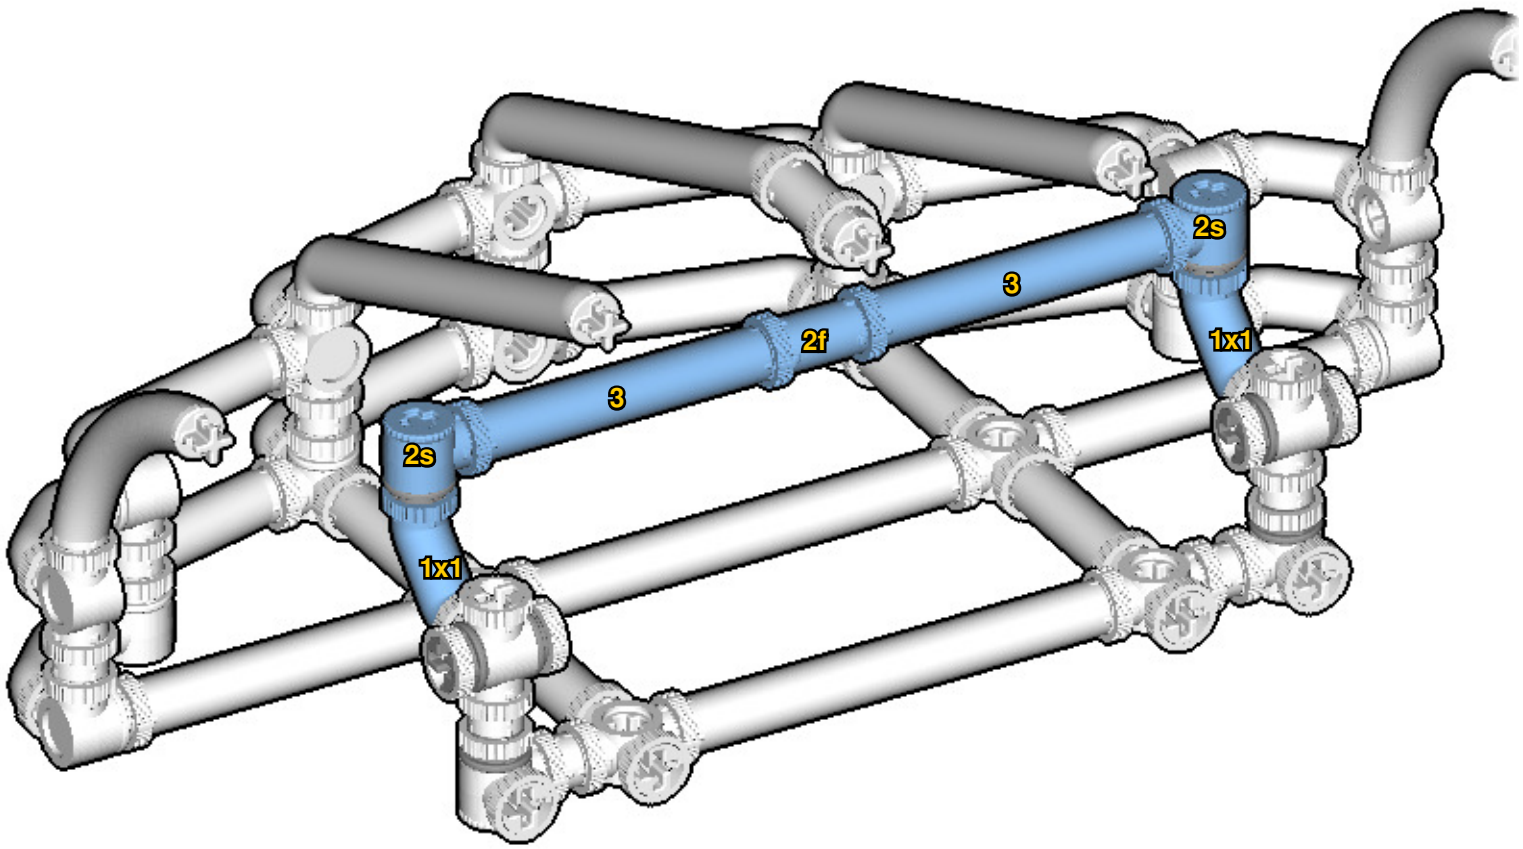

U.S.A.

SUPER CAR

⚠ WARNING: Small parts. Age 14+. Not a toy. Handle responsibly. U.S. Patent 9,086,087.

Wrong
Connecting/Disconnecting Two Directions

Right
Connecting/Disconnecting One Direction

1

New pieces are drawn blue. Old pieces are drawn white.
See back for piece names.

2

Connect new pieces together before connecting to old pieces.

3

4

5

Submodel begins → 6

7

8

Submodel ends →

Connect submodel to model.

15

16

19

20

21

22

✦ : The next frame is centered on this piece.

31

32

36

37

41

42

43