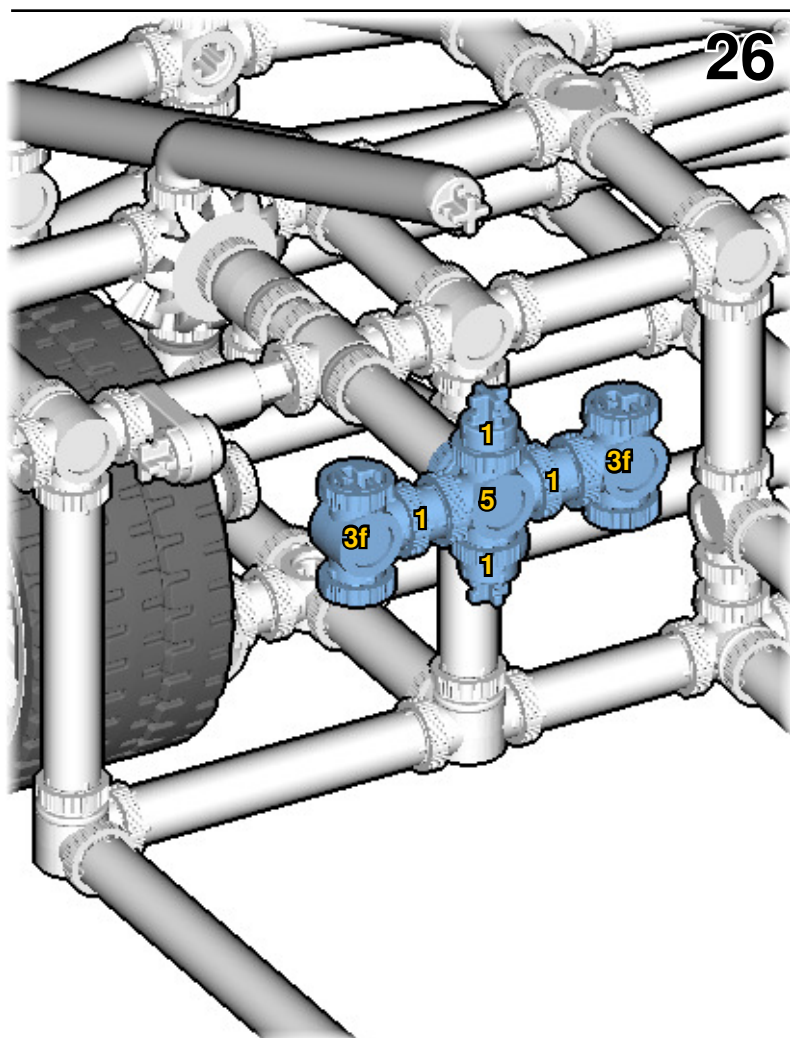

U.S.A.

SUPER CAR

⚠ WARNING: Small parts. Age 14+. Not a toy. Handle responsibly. U.S. Patent 9,086,087.

Wrong
Connecting/Disconnecting Two Directions

Right
Connecting/Disconnecting One Direction

1

New pieces are drawn blue. Old pieces are drawn white.
See back for piece names.

2

Connect new pieces together before connecting to old pieces.

3

4

5

Submodel begins → 6

7

8

Submodel ends →

Connect submodel to model.

15

16

19

20

21

22

✦ : The next frame is centered on this piece.

31

32

36

37

41

42

43