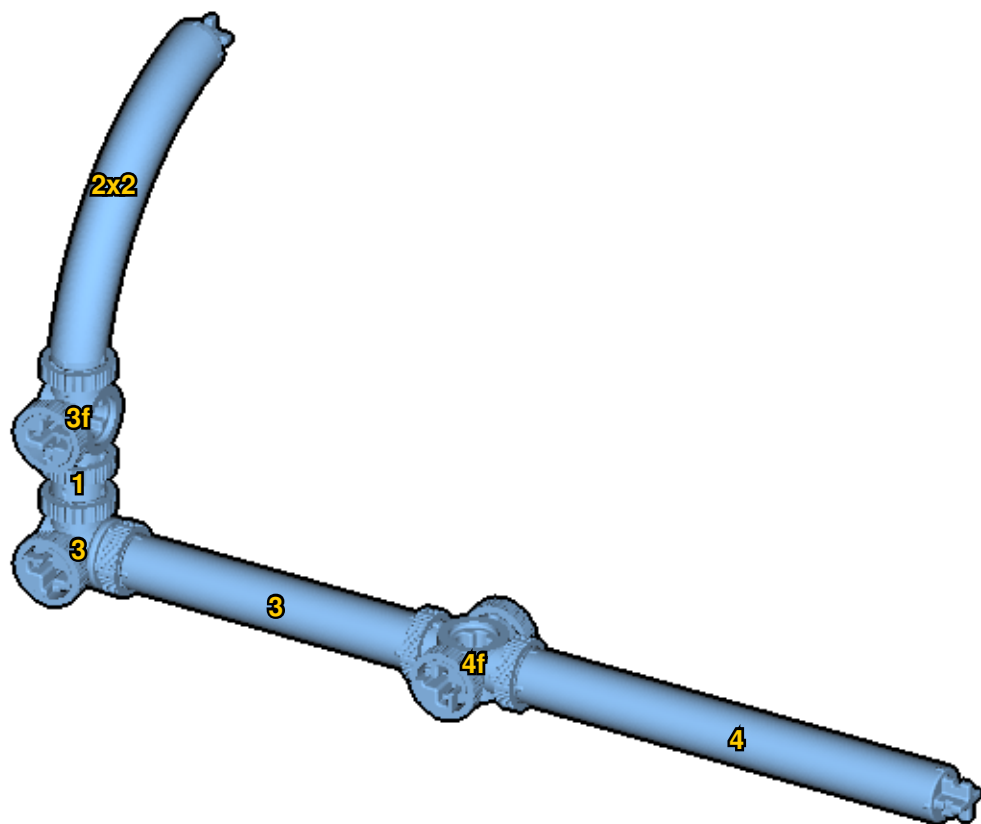

**CROSS
BEAMS™**

SIZE

1.7ft x 0.8ft x 0.4ft

PIECES

437

DESIGNER

Derek Sharman

MADE IN

U.S.A.

SUPER CAR

⚠ WARNING: Small parts. Age 14+. Not a toy. Handle responsibly. U.S. Patent 9,086,087.

Wrong
Connecting/Disconnecting Two Directions

Right
Connecting/Disconnecting One Direction

1

New pieces are drawn blue. Old pieces are drawn white.
See back for piece names.

2

Connect new pieces together before connecting to old pieces.

3

4

5

Submodel begins → 6

7

8

Submodel ends →

Connect submodel to model.

15

16

19

20

21

22