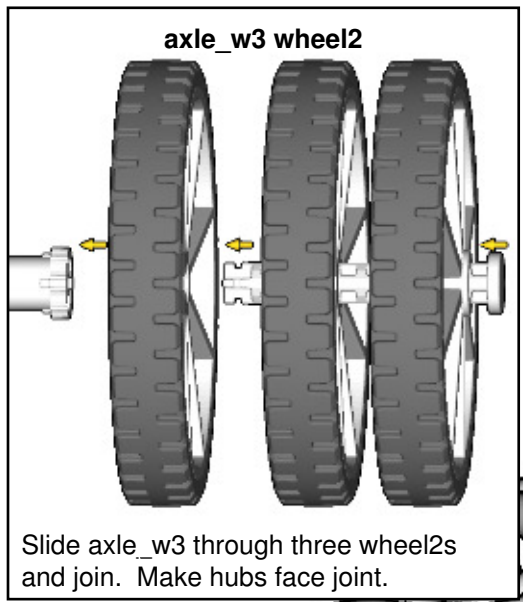

U.S.A.

SUPER CAR

⚠ WARNING: Small parts. Age 14+. Not a toy. Handle responsibly. U.S. Patent 9,086,087.

Wrong
Connecting/Disconnecting Two Directions

Right
Connecting/Disconnecting One Direction

1

New pieces are drawn blue. Old pieces are drawn white.
See back for piece names.

Submodel ends →

Connect submodel to model.

15

16

19

20

21

22