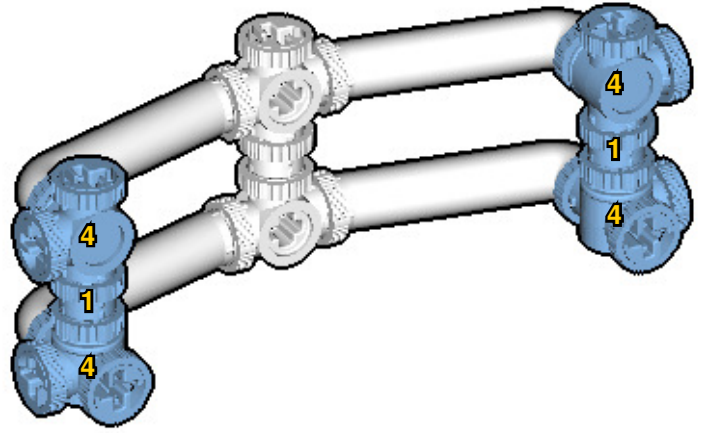

**CROSS
BEAMS™**

SIZE

1.7ft x 0.8ft x 0.4ft

PIECES

437

DESIGNER

Derek Sharman

MADE IN

U.S.A.

SUPER CAR

⚠ WARNING: Small parts. Age 14+. Not a toy. Handle responsibly. U.S. Patent 9,086,087.

Wrong
Connecting/Disconnecting Two Directions

Right
Connecting/Disconnecting One Direction

1

New pieces are drawn blue. Old pieces are drawn white.
See back for piece names.

2

Connect new pieces together before connecting to old pieces.

3

4

5

Submodel begins → 6

7

8

Submodel ends →

Connect submodel to model.

15

16

19

20

21

22