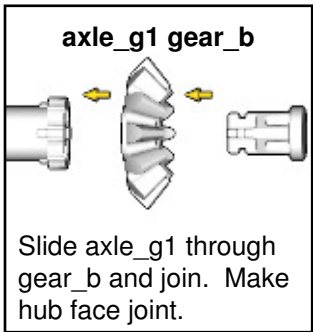

U.S.A.

SUPER CAR

⚠ WARNING: Small parts. Age 14+. Not a toy. Handle responsibly. U.S. Patent 9,086,087.

Wrong
Connecting/Disconnecting Two Directions

Right
Connecting/Disconnecting One Direction

1

New pieces are drawn blue. Old pieces are drawn white.
See back for piece names.

2

Connect new pieces together before connecting to old pieces.

3

4

5

Submodel begins → 6

7

8

Submodel ends →

Connect submodel to model.

15

16

19

20

21

22