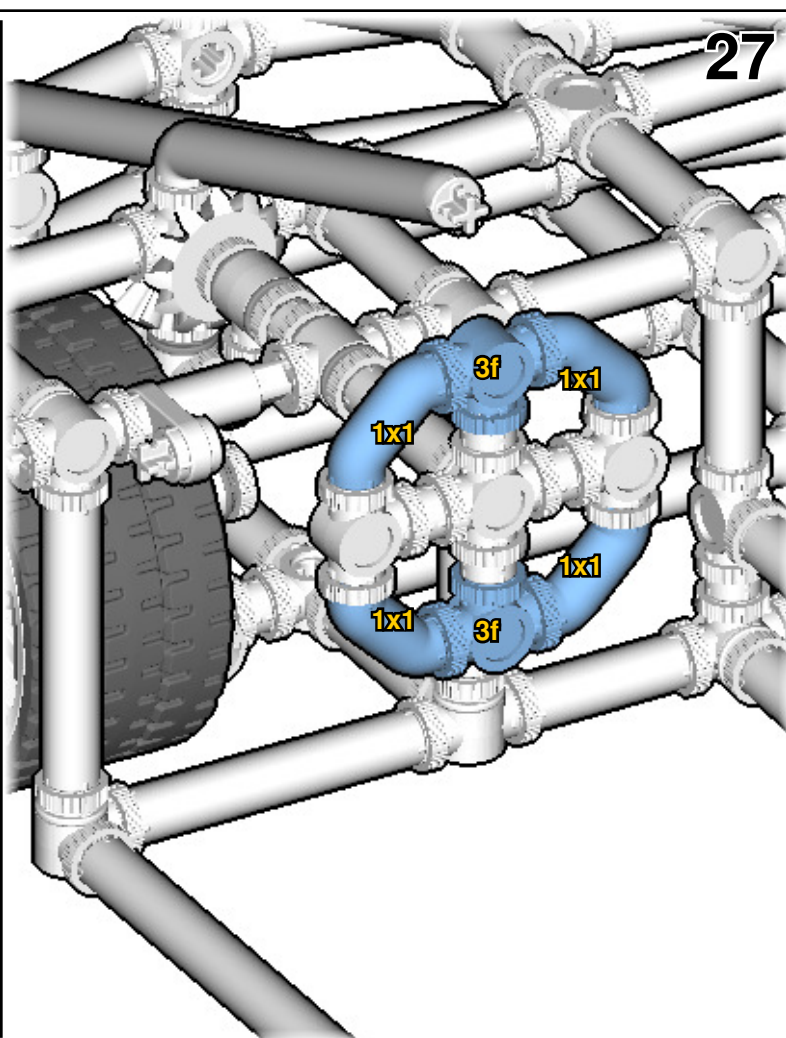

U.S.A.

SUPER CAR

⚠ WARNING: Small parts. Age 14+. Not a toy. Handle responsibly. U.S. Patent 9,086,087.

Wrong
Connecting/Disconnecting Two Directions

Right
Connecting/Disconnecting One Direction

1

New pieces are drawn blue. Old pieces are drawn white.
See back for piece names.

2

Connect new pieces together before connecting to old pieces.

3

4

5

Submodel begins → 6

7

8

Submodel ends →

Connect submodel to model.

15

16

19

20

21

22

✦ : The next frame is centered on this piece.

31

32

36

37

41

42

43