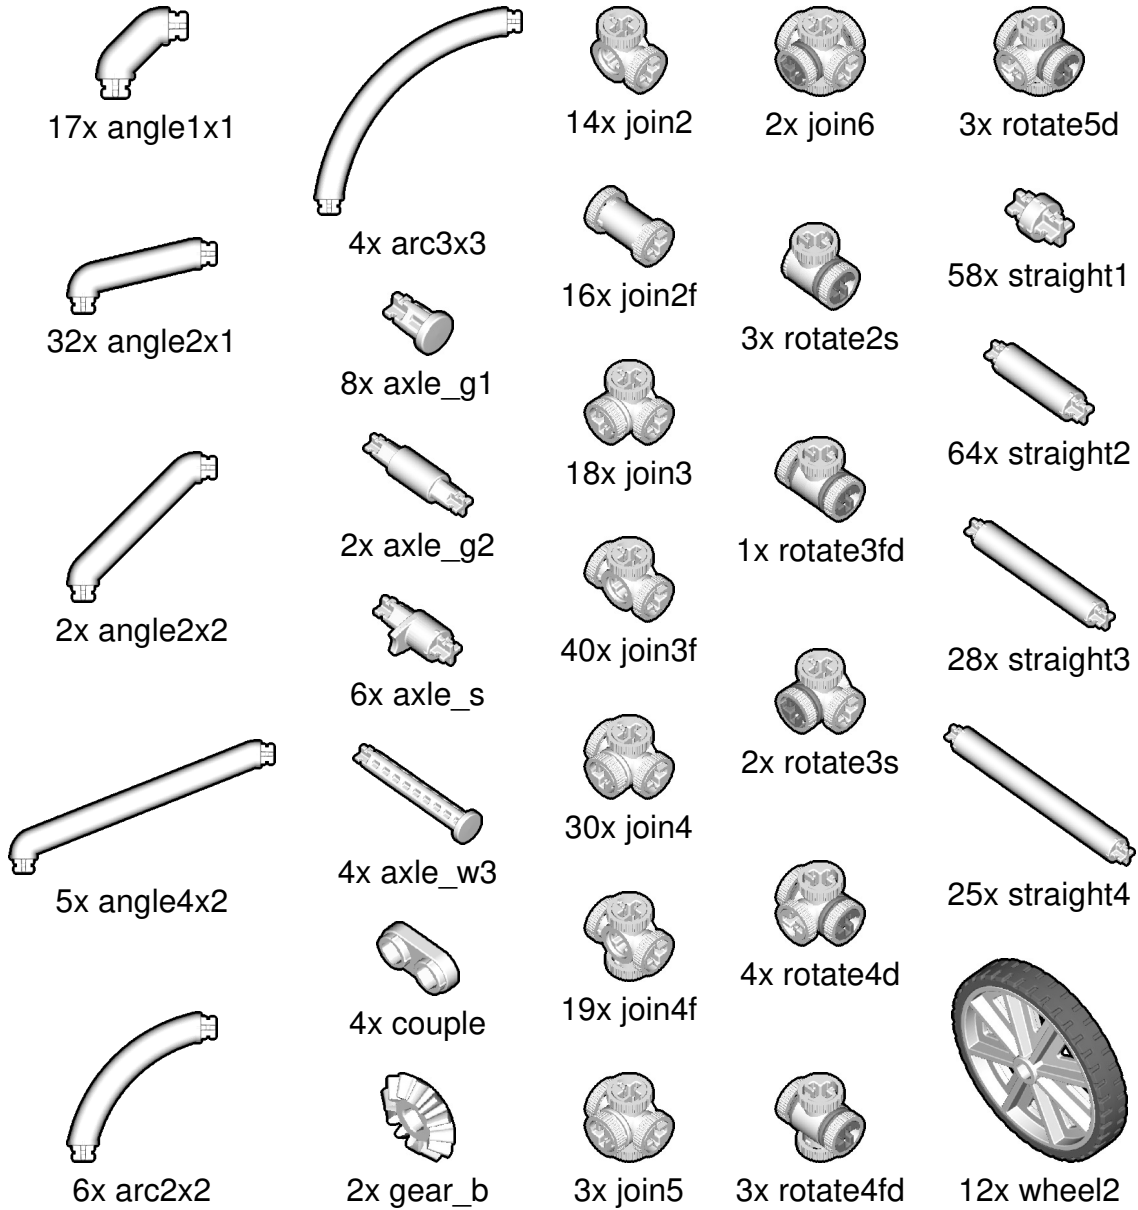

**CROSS
BEAMS™**

SIZE

1.7ft x 0.8ft x 0.4ft

PIECES

437

DESIGNER

Derek Sharman

MADE IN

44

45

50

51

52

55

56

57

58

59

60

61

62

INVENTORY

ACTUAL SIZE