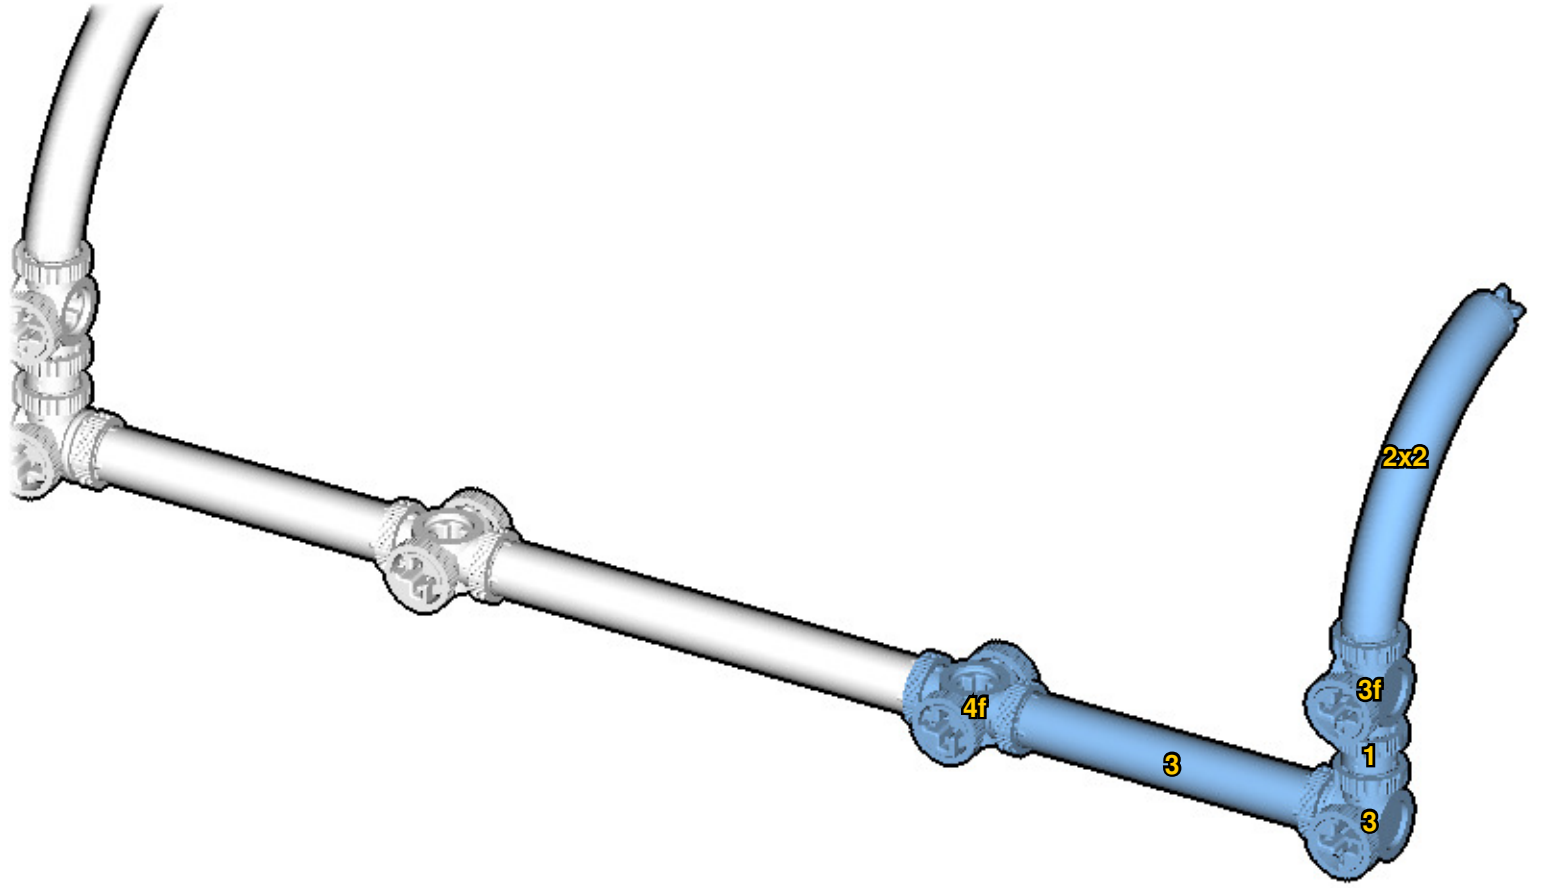

**CROSS
BEAMS™**

SIZE

1.7ft x 0.8ft x 0.4ft

PIECES

437

DESIGNER

Derek Sharman

MADE IN

U.S.A.

SUPER CAR

⚠ WARNING: Small parts. Age 14+. Not a toy. Handle responsibly. U.S. Patent 9,086,087.

Wrong
Connecting/Disconnecting Two Directions

Right
Connecting/Disconnecting One Direction

1

New pieces are drawn blue. Old pieces are drawn white.
See back for piece names.

2

Connect new pieces together before connecting to old pieces.

3

4

5

Submodel begins → 6

7

8

Submodel ends →

Connect submodel to model.

15

16

19

20

21

22