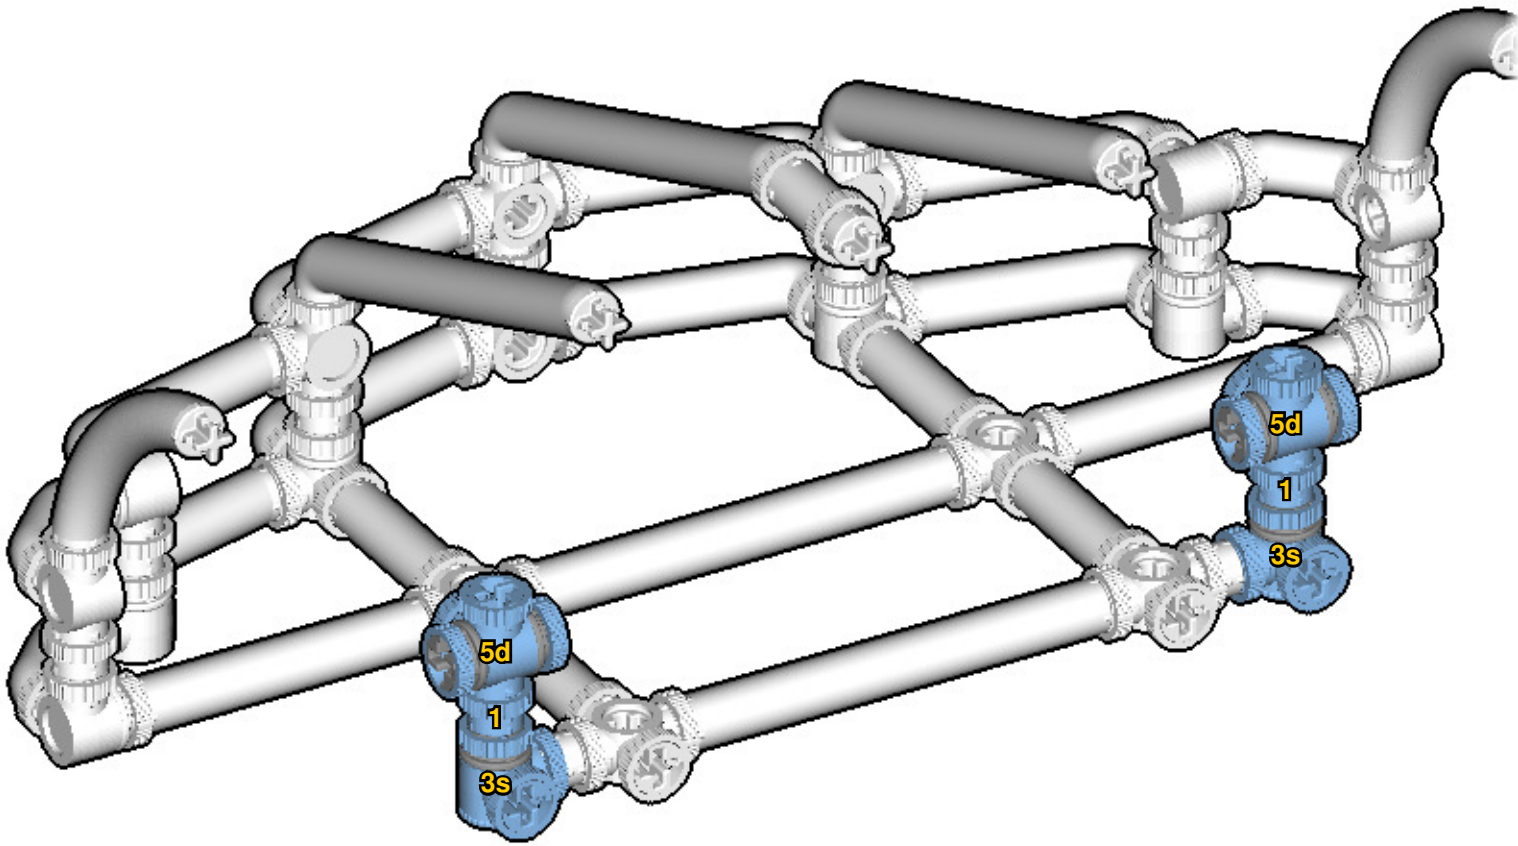

**CROSS
BEAMS™**

SIZE

1.7ft x 0.8ft x 0.4ft

PIECES

437

DESIGNER

Derek Sharman

MADE IN

U.S.A.

SUPER CAR

⚠ WARNING: Small parts. Age 14+. Not a toy. Handle responsibly. U.S. Patent 9,086,087.

Wrong
Connecting/Disconnecting Two Directions

Right
Connecting/Disconnecting One Direction

1

New pieces are drawn blue. Old pieces are drawn white.
See back for piece names.

2

Connect new pieces together before connecting to old pieces.

3

4

5

Submodel begins → 6

7

8

Submodel ends →

Connect submodel to model.

15

16

19

20

21

22