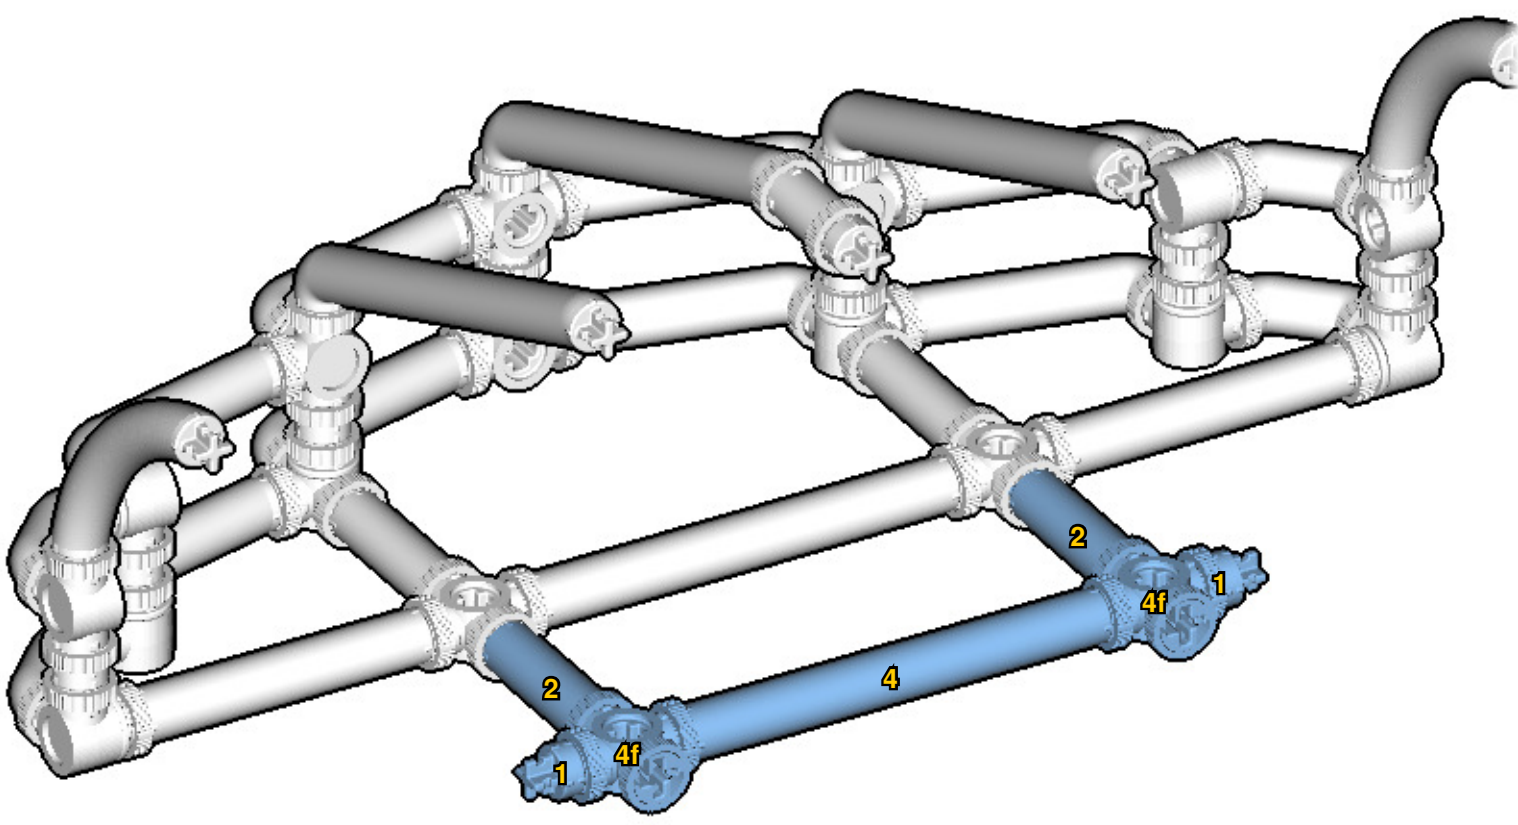

U.S.A.

SUPER CAR

⚠ WARNING: Small parts. Age 14+. Not a toy. Handle responsibly. U.S. Patent 9,086,087.

Wrong
Connecting/Disconnecting Two Directions

Right
Connecting/Disconnecting One Direction

1

New pieces are drawn blue. Old pieces are drawn white.
See back for piece names.

2

Connect new pieces together before connecting to old pieces.

3

4

5

Submodel begins → 6

7

8

Submodel ends →

Connect submodel to model.

15

16

19

20

21

22