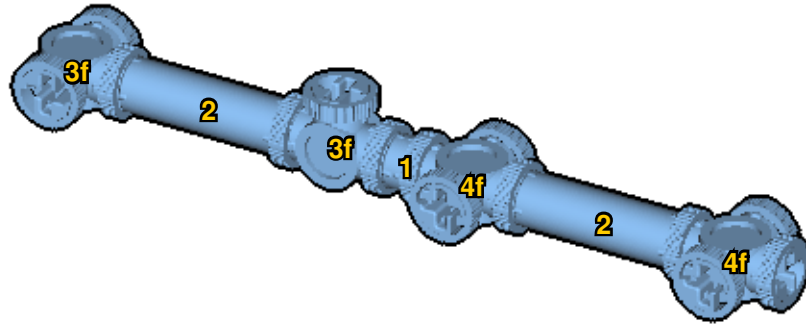

**CROSS
BEAMS™**

SIZE

1.7ft x 0.8ft x 0.4ft

PIECES

437

DESIGNER

Derek Sharman

MADE IN

U.S.A.

SUPER CAR

⚠ WARNING: Small parts. Age 14+. Not a toy. Handle responsibly. U.S. Patent 9,086,087.

Wrong
Connecting/Disconnecting Two Directions

Right
Connecting/Disconnecting One Direction

1

New pieces are drawn blue. Old pieces are drawn white.
See back for piece names.

2

Connect new pieces together before connecting to old pieces.

3

4

5

Submodel begins → 6

7

8

Submodel ends →

Connect submodel to model.

15

16

19

20

21

22