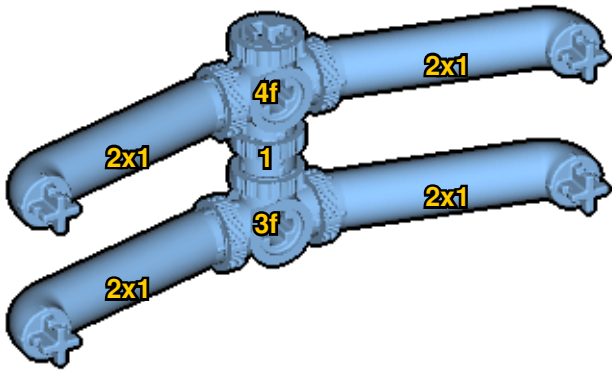

**CROSS
BEAMS™**

SIZE

1.7ft x 0.8ft x 0.4ft

PIECES

437

DESIGNER

Derek Sharman

MADE IN

U.S.A.

SUPER CAR

⚠ WARNING: Small parts. Age 14+. Not a toy. Handle responsibly. U.S. Patent 9,086,087.

Wrong
Connecting/Disconnecting Two Directions

Right
Connecting/Disconnecting One Direction

1

New pieces are drawn blue. Old pieces are drawn white.
See back for piece names.

2

Connect new pieces together before connecting to old pieces.

3

4

5

Submodel begins → 6

7

8

Submodel ends →

Connect submodel to model.

15

16

19

20

21

22