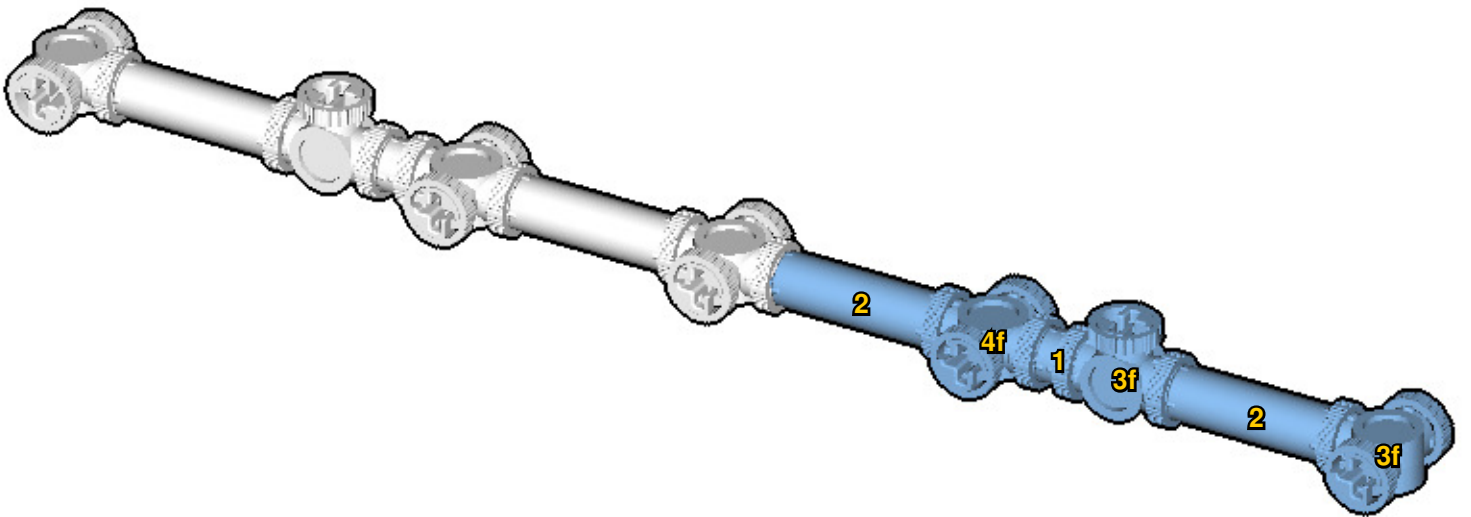

**CROSS
BEAMS™**

SIZE

1.7ft x 0.8ft x 0.4ft

PIECES

437

DESIGNER

Derek Sharman

MADE IN

U.S.A.

SUPER CAR

⚠ WARNING: Small parts. Age 14+. Not a toy. Handle responsibly. U.S. Patent 9,086,087.

Wrong
Connecting/Disconnecting Two Directions

Right
Connecting/Disconnecting One Direction

1

New pieces are drawn blue. Old pieces are drawn white.
See back for piece names.

2

Connect new pieces together before connecting to old pieces.

3

4

5

Submodel begins → 6

7

8

Submodel ends →

Connect submodel to model.

15

16

19

20

21

22