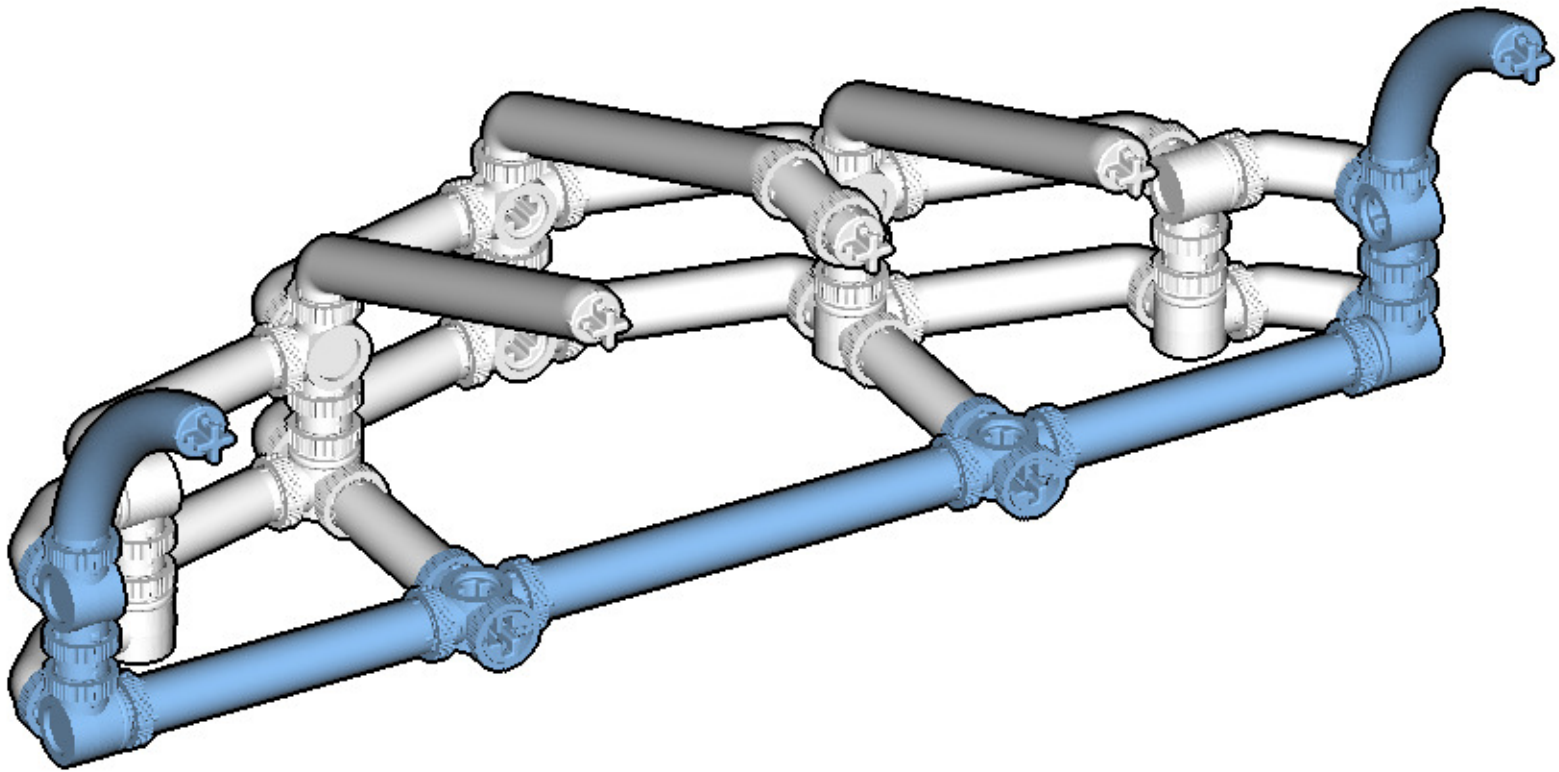

**CROSS
BEAMS™**

SIZE

1.7ft x 0.8ft x 0.4ft

PIECES

437

DESIGNER

Derek Sharman

MADE IN

U.S.A.

SUPER CAR

⚠ WARNING: Small parts. Age 14+. Not a toy. Handle responsibly. U.S. Patent 9,086,087.

Wrong
Connecting/Disconnecting Two Directions

Right
Connecting/Disconnecting One Direction

1

New pieces are drawn blue. Old pieces are drawn white.
See back for piece names.

2

Connect new pieces together before connecting to old pieces.

3

4

5

Submodel begins → 6

7

8

Submodel ends →

Connect submodel to model.

15

16

19

20

21

22