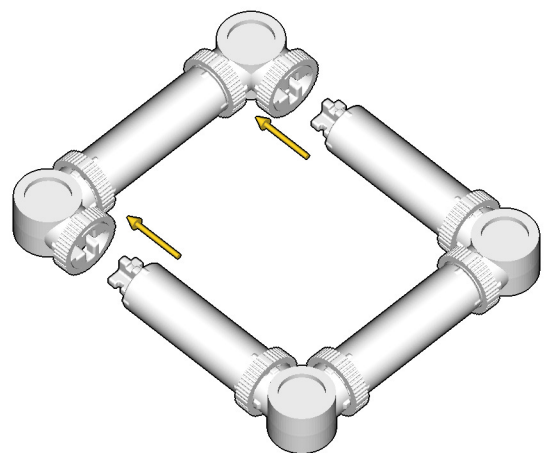

SIZE	3.7ft x 0.5ft x 0.1ft	PIECES	174
DESIGNER	Mary Bell	MADE IN	U.S.A.

SUSPENSION BRIDGE

⚠ WARNING: Small parts. Age 12+. Handle responsibly. U.S. Patent 9,086,087.

Wrong
Connecting/Disconnecting Two Directions

Right
Connecting/Disconnecting One Direction

1

New pieces are drawn blue. Old pieces are drawn white.
See back for piece names.

2

Connect new pieces together before connecting to old pieces.

Submodel begins → **3**

4

Submodel ends → **5**

Connect submodel to model.

6

7

10

11

12

ACTUAL SIZE