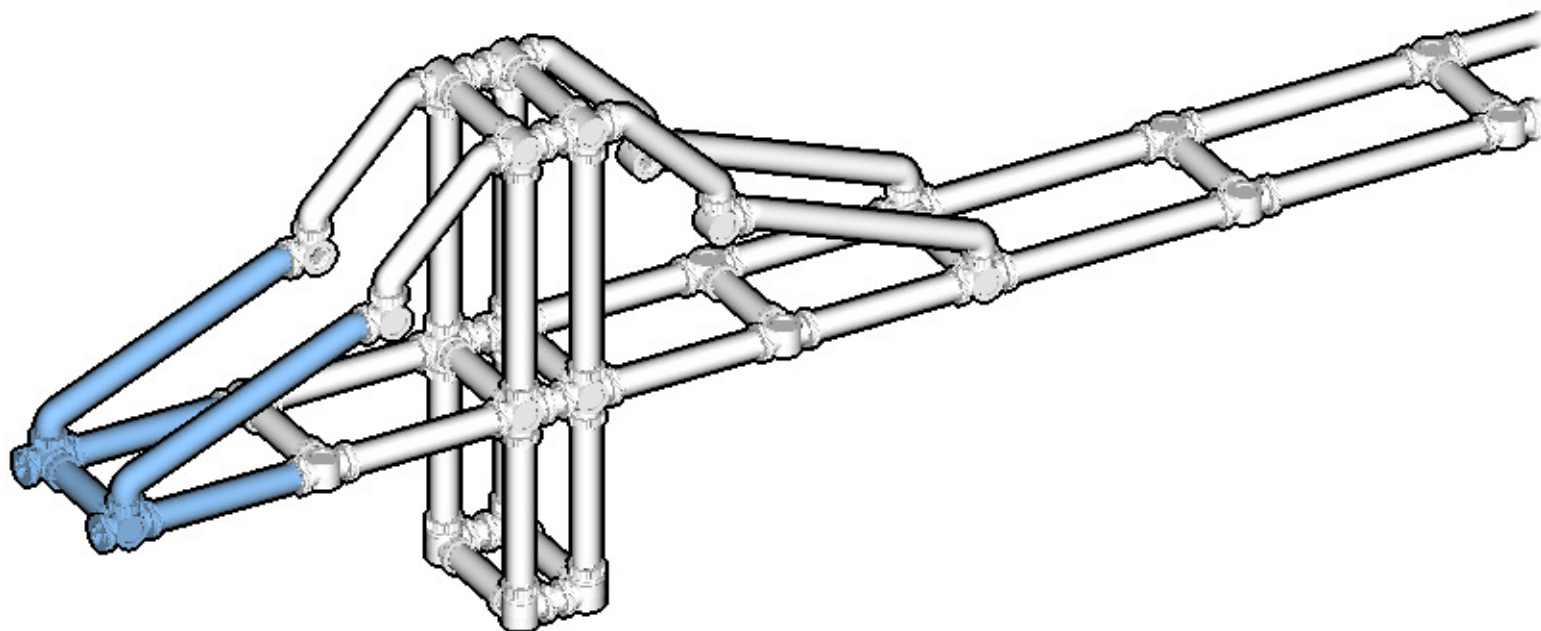

SIZE	3.7ft x 0.5ft x 0.1ft	PIECES	174
DESIGNER	Mary Bell	MADE IN	U.S.A.

SUSPENSION BRIDGE

⚠ WARNING: Small parts. Age 12+. Handle responsibly. U.S. Patent 9,086,087.

Wrong
Connecting/Disconnecting Two Directions

37

38

39

40

46

47

48

INVENTORY

ACTUAL SIZE