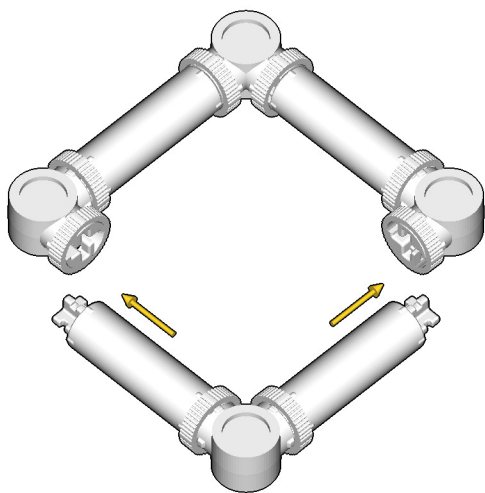

SIZE	3.7ft x 0.5ft x 0.1ft	PIECES	174
DESIGNER	Mary Bell	MADE IN	U.S.A.

SUSPENSION BRIDGE

⚠ WARNING: Small parts. Age 12+. Handle responsibly. U.S. Patent 9,086,087.

Wrong
Connecting/Disconnecting Two Directions

Right
Connecting/Disconnecting One Direction

1

New pieces are drawn blue. Old pieces are drawn white.
See back for piece names.

2

Connect new pieces together before connecting to old pieces.

Submodel begins → **3**

4

Submodel ends → **5**

Connect submodel to model.

6

7

10

11

12

ACTUAL SIZE