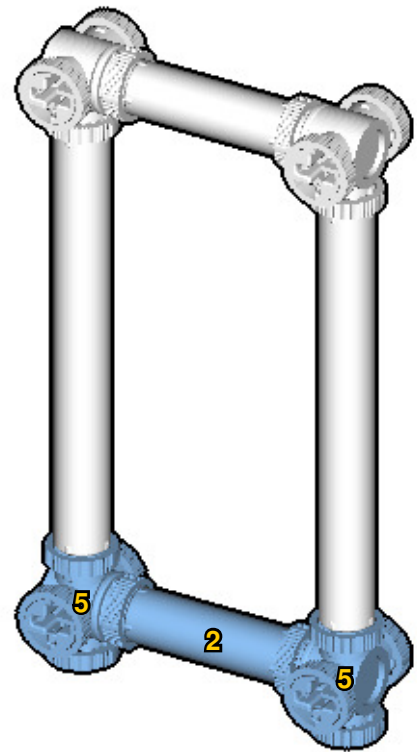

SIZE	3.7ft x 0.5ft x 0.1ft	PIECES	174
DESIGNER	Mary Bell	MADE IN	U.S.A.

SUSPENSION BRIDGE

⚠ WARNING: Small parts. Age 12+. Handle responsibly. U.S. Patent 9,086,087.

Wrong
Connecting/Disconnecting Two Directions

23

24

31

32

33

34

35

36

37

38

39

40

46

47

48

INVENTORY

ACTUAL SIZE