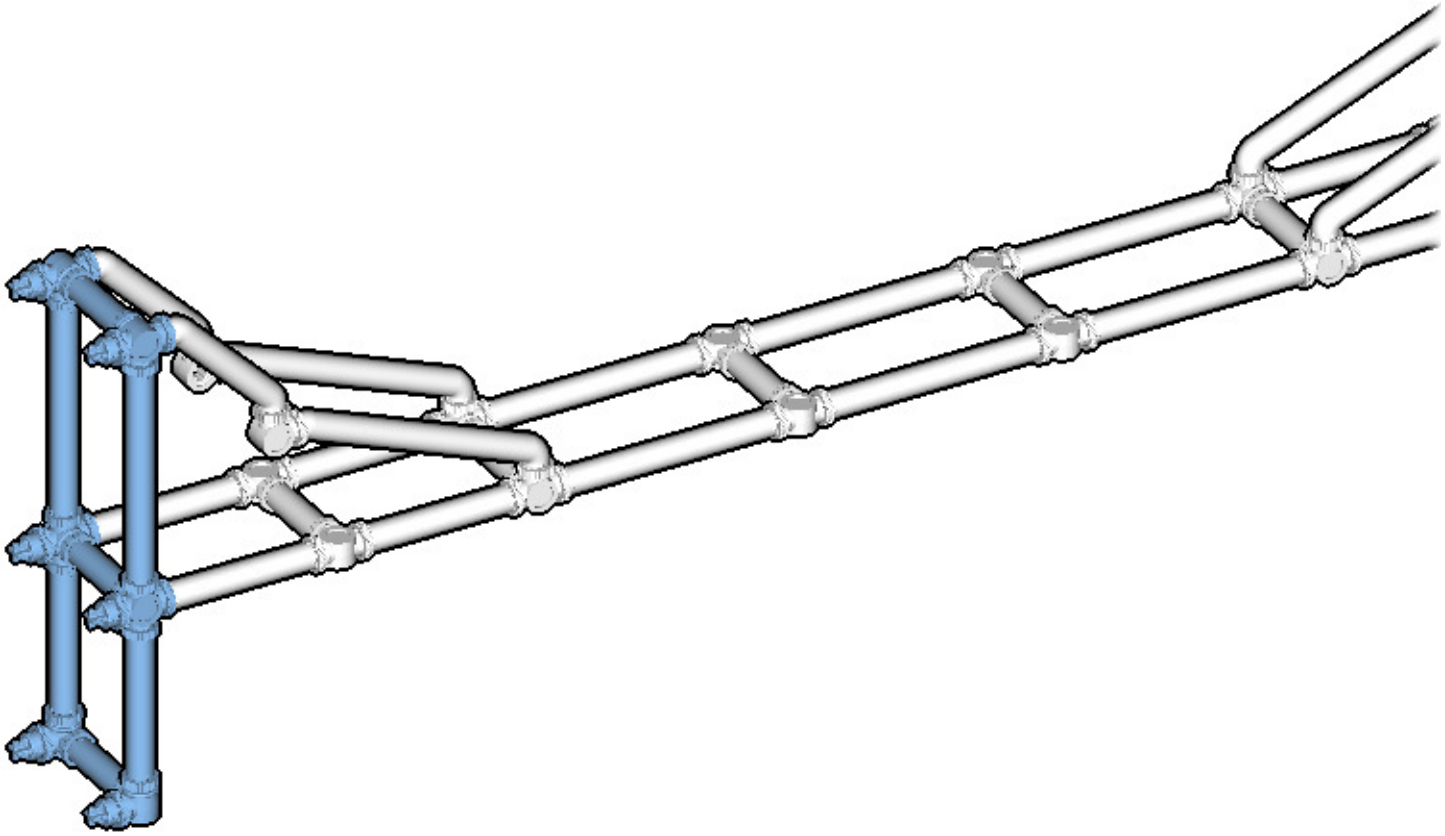

SIZE	3.7ft x 0.5ft x 0.1ft	PIECES	174
DESIGNER	Mary Bell	MADE IN	U.S.A.

SUSPENSION BRIDGE

⚠ WARNING: Small parts. Age 12+. Handle responsibly. U.S. Patent 9,086,087.

Wrong
Connecting/Disconnecting Two Directions

23

24

31

32

33

34

35

36