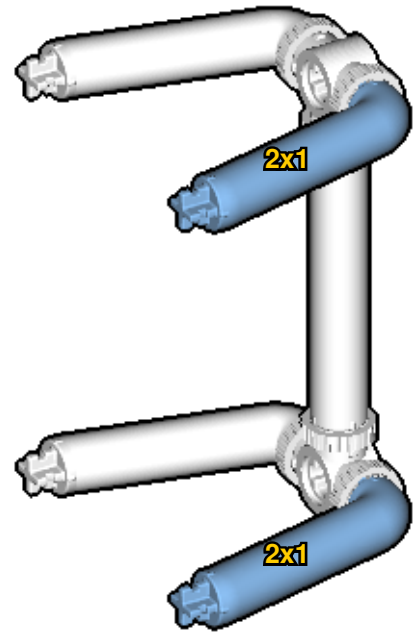

SIZE	3.7ft x 0.5ft x 0.1ft	PIECES	174
DESIGNER	Mary Bell	MADE IN	U.S.A.

SUSPENSION BRIDGE

⚠ WARNING: Small parts. Age 12+. Handle responsibly. U.S. Patent 9,086,087.

Wrong
Connecting/Disconnecting Two Directions

Right
Connecting/Disconnecting One Direction

1

New pieces are drawn blue. Old pieces are drawn white.
See back for piece names.

2

Connect new pieces together before connecting to old pieces.

Submodel begins → **3**

4

Submodel ends → **5**

Connect submodel to model.

6

7

10

11

12

ACTUAL SIZE