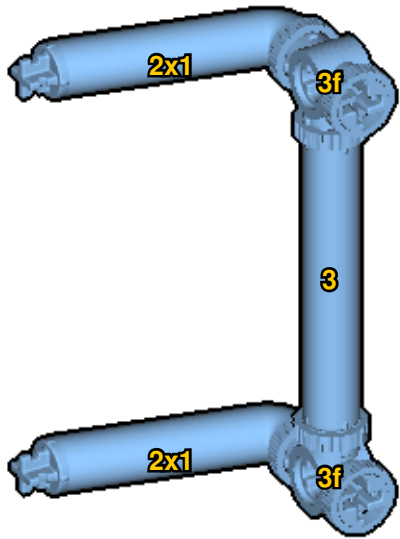

SIZE	3.7ft x 0.5ft x 0.1ft	PIECES	174
DESIGNER	Mary Bell	MADE IN	U.S.A.

SUSPENSION BRIDGE

⚠ WARNING: Small parts. Age 12+. Handle responsibly. U.S. Patent 9,086,087.

Wrong
Connecting/Disconnecting Two Directions

Right
Connecting/Disconnecting One Direction

1

New pieces are drawn blue. Old pieces are drawn white.
See back for piece names.

2

Connect new pieces together before connecting to old pieces.

Submodel begins → **3**

4

Submodel ends → **5**

Connect submodel to model.

6

7

10

11

12

ACTUAL SIZE