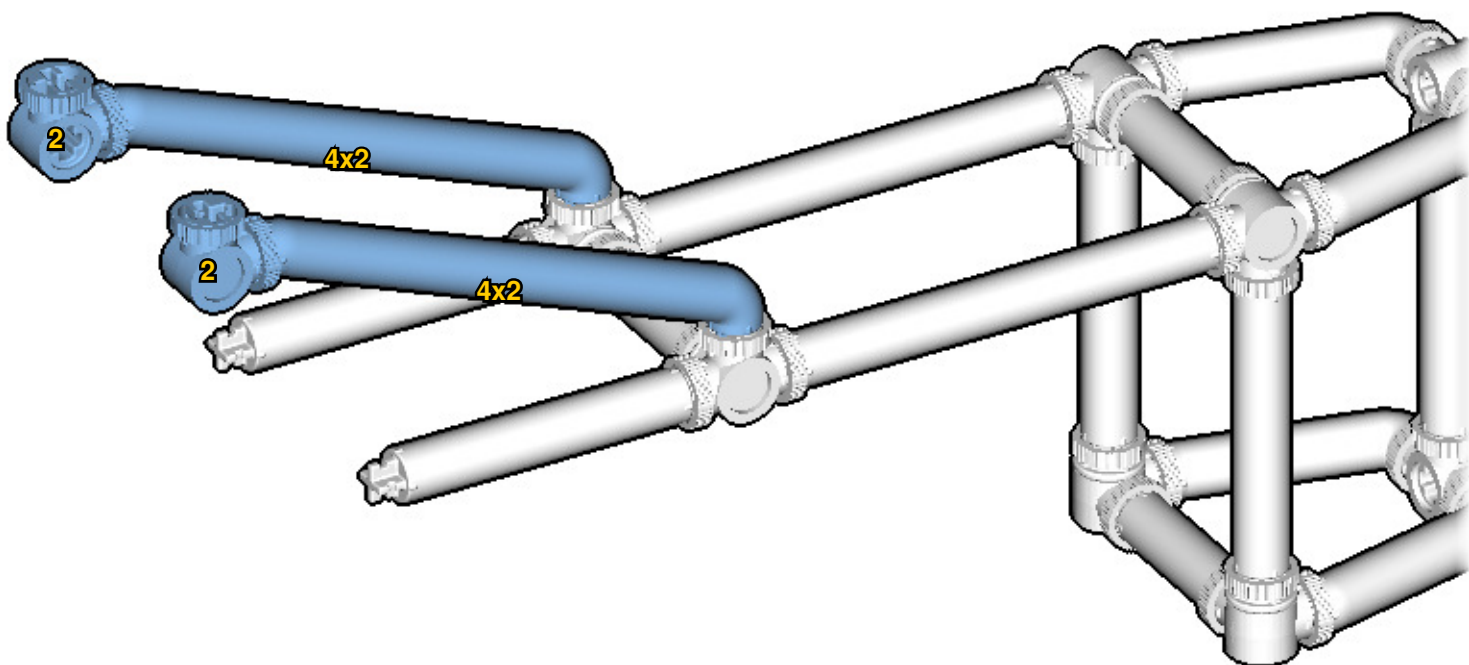

SIZE	3.7ft x 0.5ft x 0.1ft	PIECES	174
DESIGNER	Mary Bell	MADE IN	U.S.A.

SUSPENSION BRIDGE

⚠ WARNING: Small parts. Age 12+. Handle responsibly. U.S. Patent 9,086,087.

Wrong
Connecting/Disconnecting Two Directions

Right
Connecting/Disconnecting One Direction

1

New pieces are drawn blue. Old pieces are drawn white.
See back for piece names.

2

Connect new pieces together before connecting to old pieces.

Submodel begins → **3**

4

Submodel ends → **5**

Connect submodel to model.

6

7

10

11

12

ACTUAL SIZE