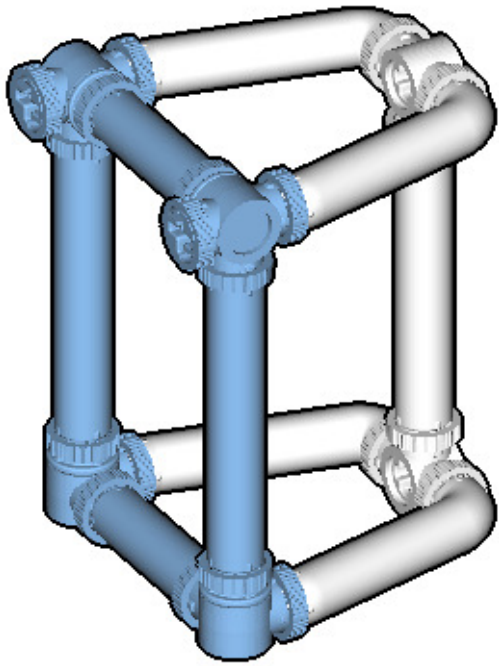

SIZE	3.7ft x 0.5ft x 0.1ft	PIECES	174
DESIGNER	Mary Bell	MADE IN	U.S.A.

SUSPENSION BRIDGE

⚠ WARNING: Small parts. Age 12+. Handle responsibly. U.S. Patent 9,086,087.

Wrong
Connecting/Disconnecting Two Directions

Right
Connecting/Disconnecting One Direction

1

New pieces are drawn blue. Old pieces are drawn white.
See back for piece names.

2

Connect new pieces together before connecting to old pieces.

Submodel begins → **3**

4

Submodel ends → **5**

Connect submodel to model.

6

7

10

11

12

ACTUAL SIZE