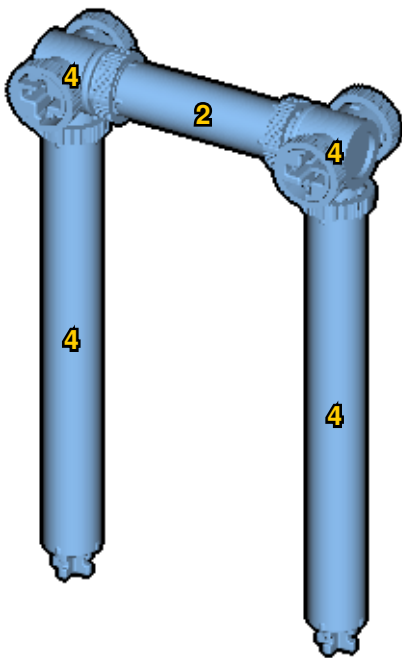

SIZE	3.7ft x 0.5ft x 0.1ft	PIECES	174
DESIGNER	Mary Bell	MADE IN	U.S.A.

SUSPENSION BRIDGE

⚠ WARNING: Small parts. Age 12+. Handle responsibly. U.S. Patent 9,086,087.

Wrong
Connecting/Disconnecting Two Directions

Right
Connecting/Disconnecting One Direction

1

New pieces are drawn blue. Old pieces are drawn white.
See back for piece names.

2

Connect new pieces together before connecting to old pieces.

Submodel begins → **3**

4

Submodel ends → **5**

Connect submodel to model.

6

7

10

11

12

ACTUAL SIZE