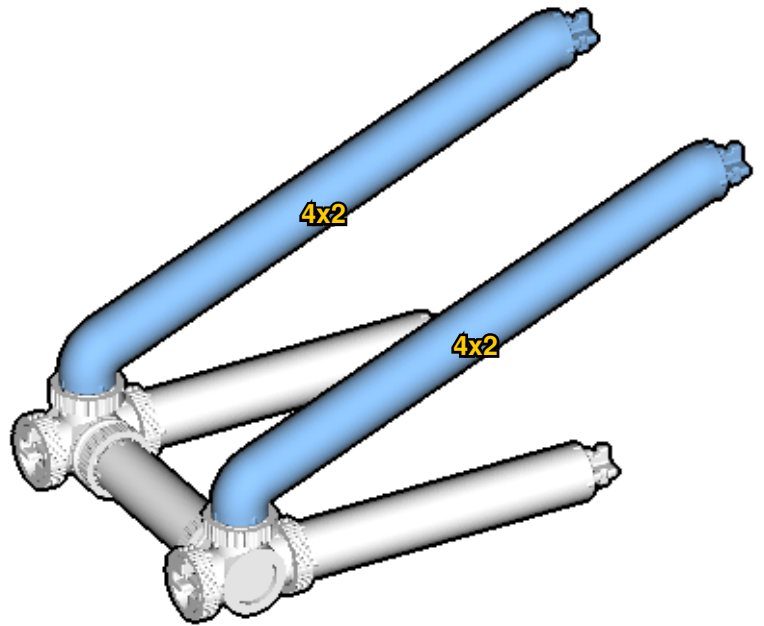

SIZE	3.7ft x 0.5ft x 0.1ft	PIECES	174
DESIGNER	Mary Bell	MADE IN	U.S.A.

SUSPENSION BRIDGE

⚠ WARNING: Small parts. Age 12+. Handle responsibly. U.S. Patent 9,086,087.

Wrong
Connecting/Disconnecting Two Directions

37

38

39

40

46

47

48

INVENTORY

ACTUAL SIZE