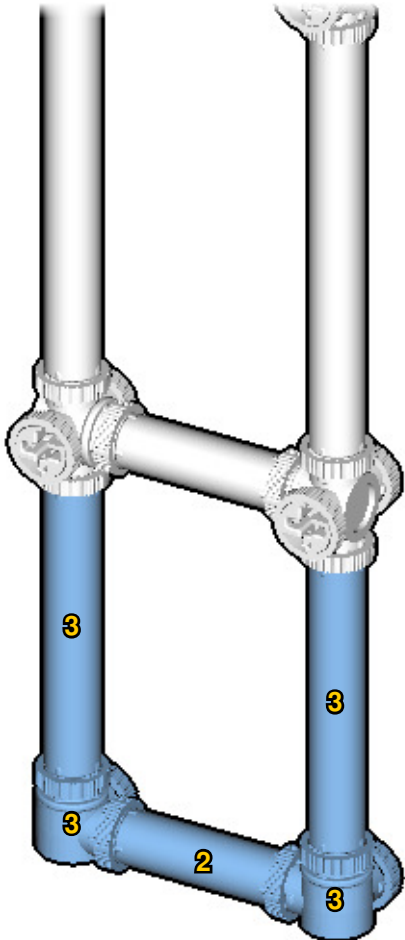

SIZE	3.7ft x 0.5ft x 0.1ft	PIECES	174
DESIGNER	Mary Bell	MADE IN	U.S.A.

SUSPENSION BRIDGE

⚠ WARNING: Small parts. Age 12+. Handle responsibly. U.S. Patent 9,086,087.

Wrong
Connecting/Disconnecting Two Directions

23

24

31

32

33

34

35

36

37

38

39

40

46

47

48

INVENTORY

ACTUAL SIZE