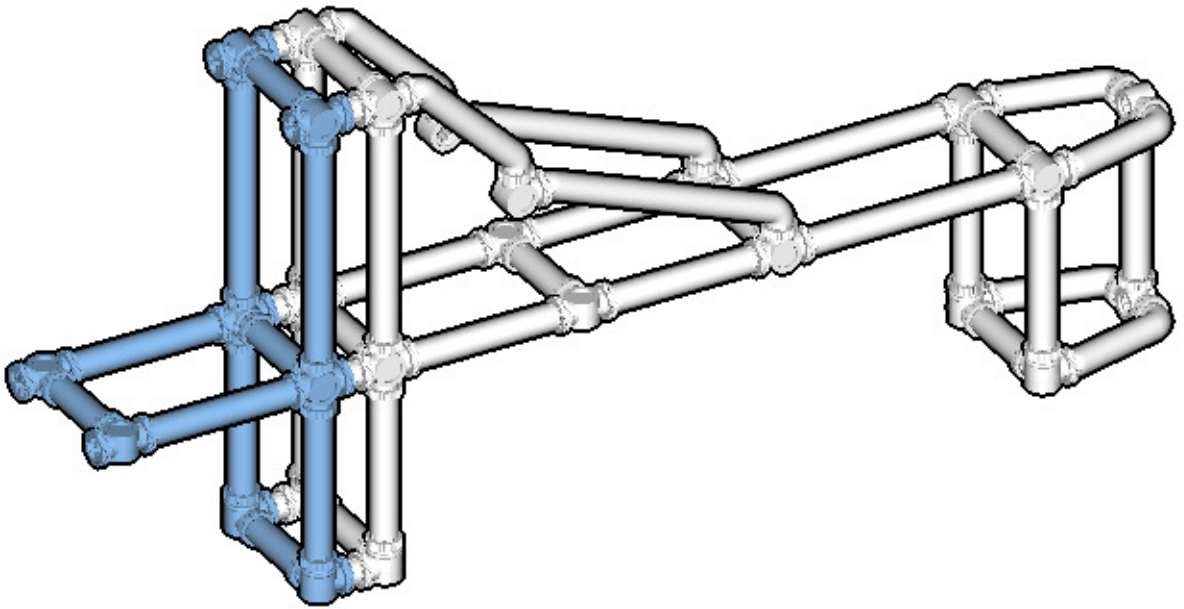

SIZE	3.7ft x 0.5ft x 0.1ft	PIECES	174
DESIGNER	Mary Bell	MADE IN	U.S.A.

SUSPENSION BRIDGE

⚠ WARNING: Small parts. Age 12+. Handle responsibly. U.S. Patent 9,086,087.

Wrong
Connecting/Disconnecting Two Directions

4

Submodel ends → **5**

Connect submodel to model.

6

7

10

11

12

13

14

15

16

17

18

19

22