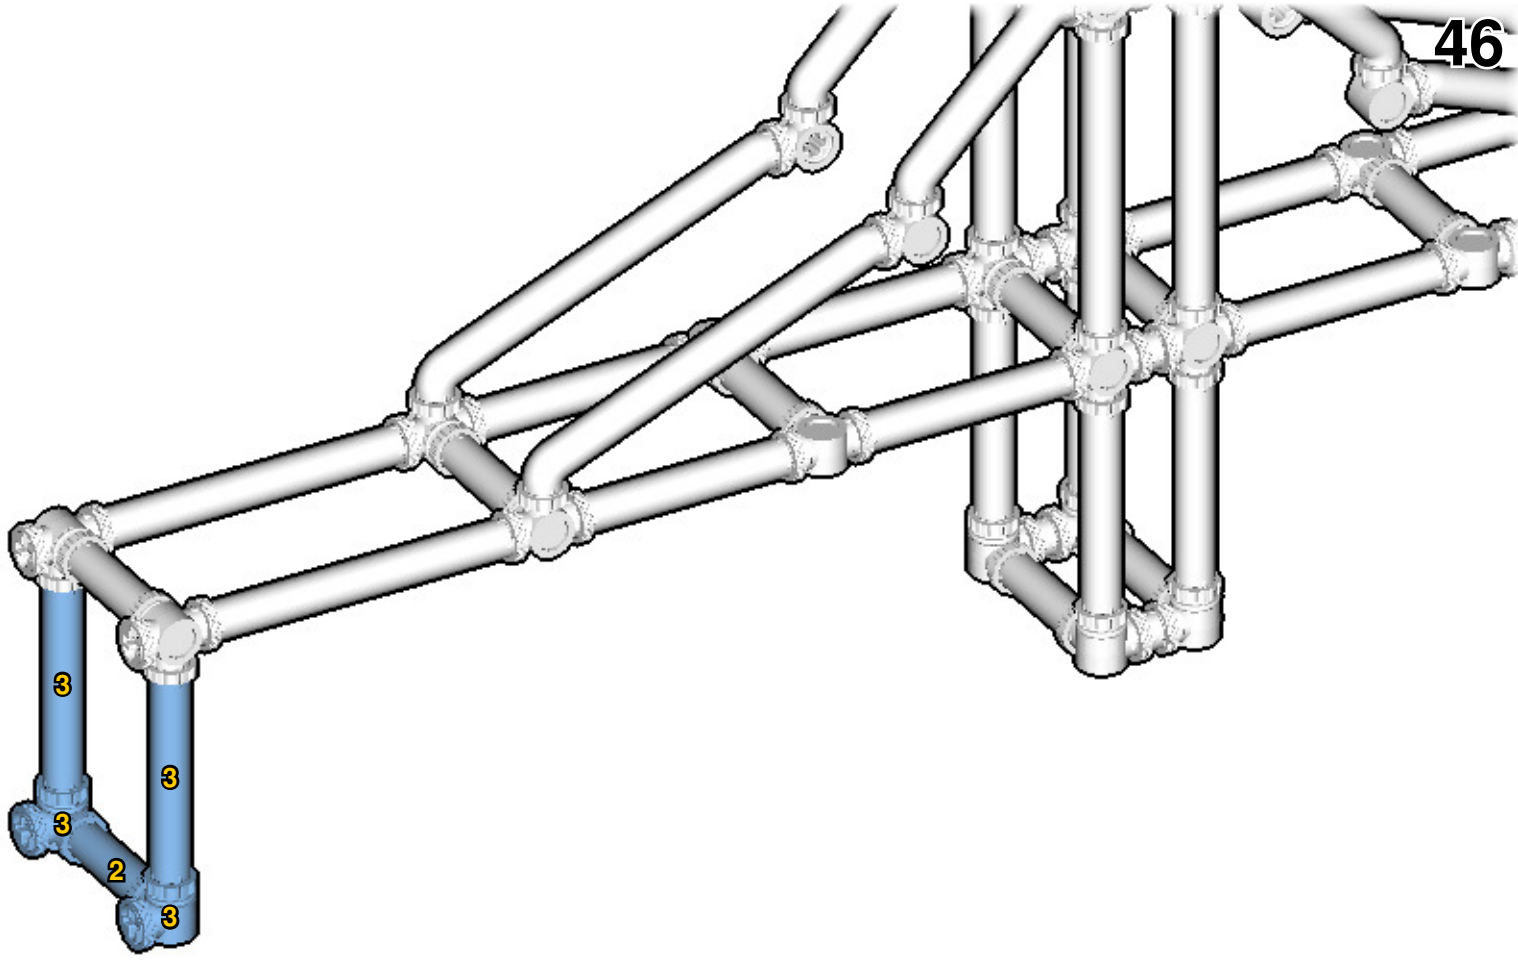

SIZE	3.7ft x 0.5ft x 0.1ft	PIECES	174
DESIGNER	Mary Bell	MADE IN	U.S.A.

SUSPENSION BRIDGE

⚠ WARNING: Small parts. Age 12+. Handle responsibly. U.S. Patent 9,086,087.

Wrong
Connecting/Disconnecting Two Directions

37

38

39

40

46

47

48

INVENTORY

ACTUAL SIZE