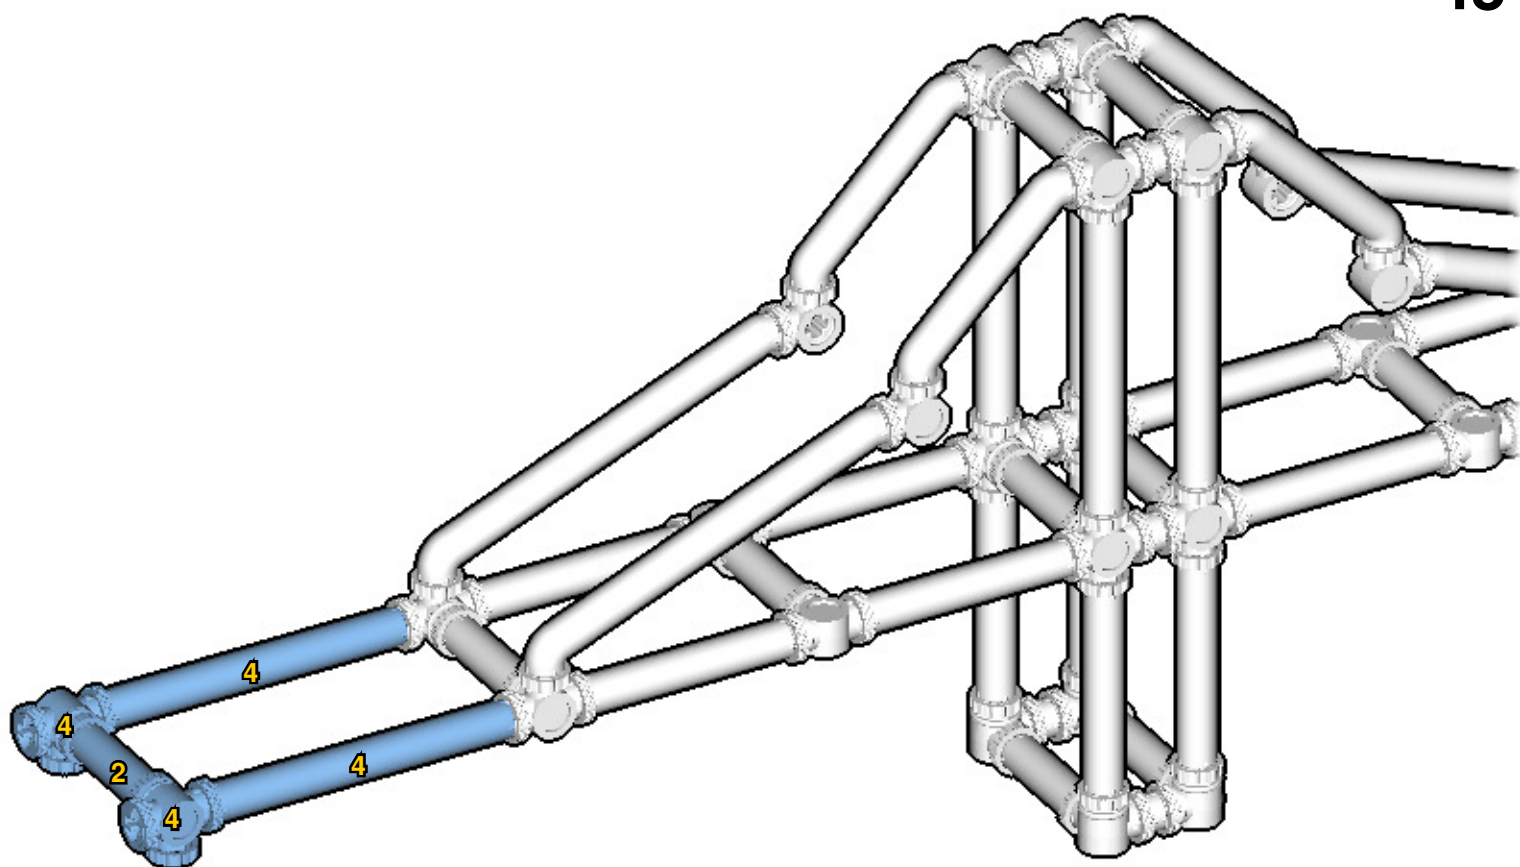

SIZE	3.7ft x 0.5ft x 0.1ft	PIECES	174
DESIGNER	Mary Bell	MADE IN	U.S.A.

SUSPENSION BRIDGE

⚠ WARNING: Small parts. Age 12+. Handle responsibly. U.S. Patent 9,086,087.

Wrong
Connecting/Disconnecting Two Directions

37

38

39

40

46

47

48

INVENTORY

ACTUAL SIZE