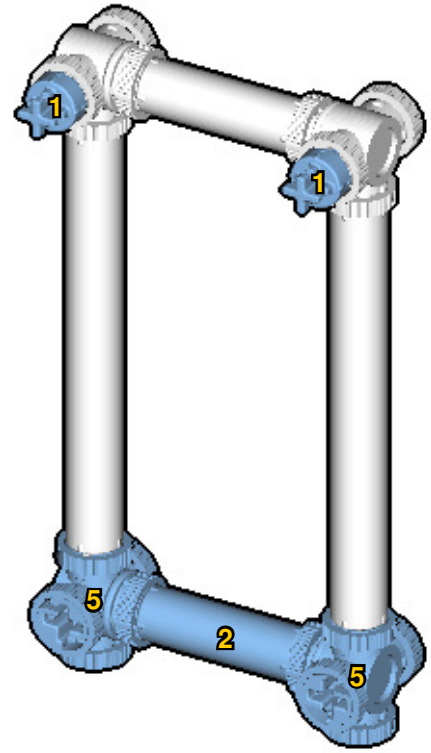

SIZE	3.7ft x 0.5ft x 0.1ft	PIECES	174
DESIGNER	Mary Bell	MADE IN	U.S.A.

SUSPENSION BRIDGE

⚠ WARNING: Small parts. Age 12+. Handle responsibly. U.S. Patent 9,086,087.

Wrong
Connecting/Disconnecting Two Directions

23

24

31

32

33

34

35

36

37

38

39

40

46

47

48

INVENTORY

ACTUAL SIZE