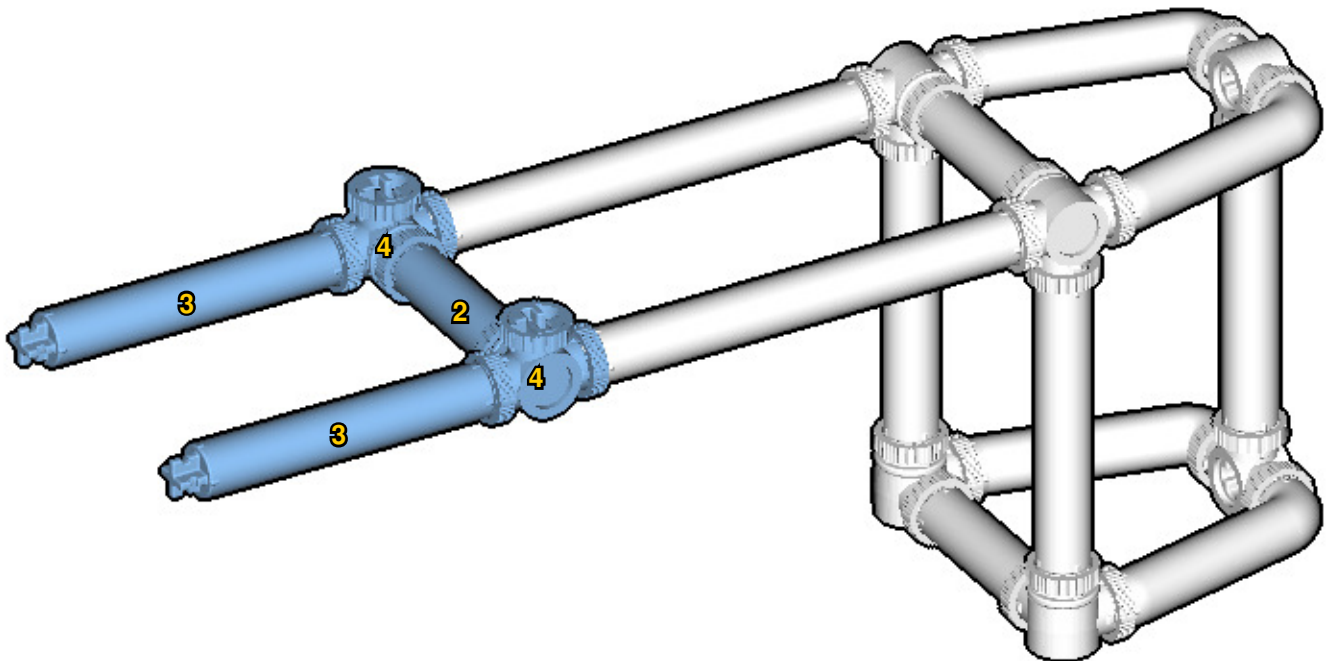

SIZE	3.7ft x 0.5ft x 0.1ft	PIECES	174
DESIGNER	Mary Bell	MADE IN	U.S.A.

SUSPENSION BRIDGE

⚠ WARNING: Small parts. Age 12+. Handle responsibly. U.S. Patent 9,086,087.

Wrong
Connecting/Disconnecting Two Directions

Right
Connecting/Disconnecting One Direction

1

New pieces are drawn blue. Old pieces are drawn white.
See back for piece names.

2

Connect new pieces together before connecting to old pieces.

Submodel begins → **3**

4

Submodel ends → **5**

Connect submodel to model.

6

7

10

11

12