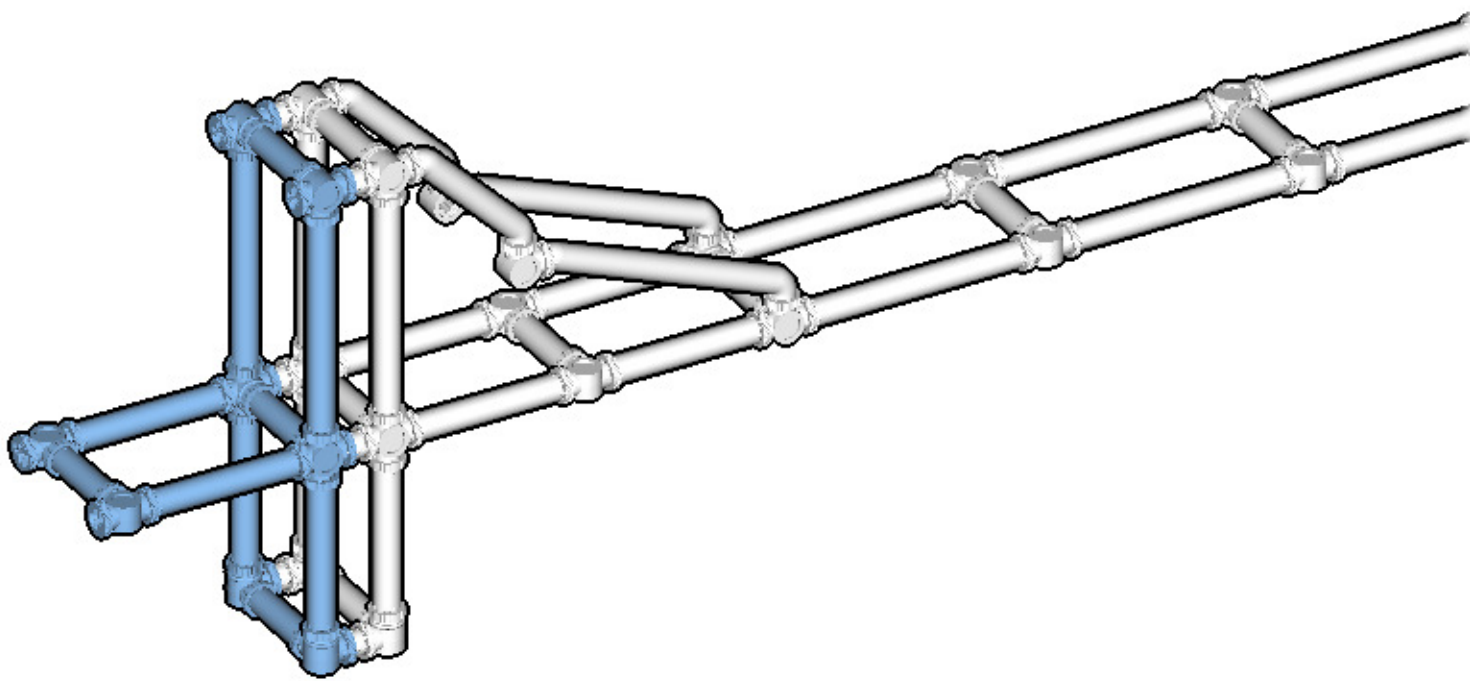

SIZE	3.7ft x 0.5ft x 0.1ft	PIECES	174
DESIGNER	Mary Bell	MADE IN	U.S.A.

SUSPENSION BRIDGE

⚠ WARNING: Small parts. Age 12+. Handle responsibly. U.S. Patent 9,086,087.

Wrong
Connecting/Disconnecting Two Directions

37

38

39

40

46

47

48

INVENTORY

ACTUAL SIZE