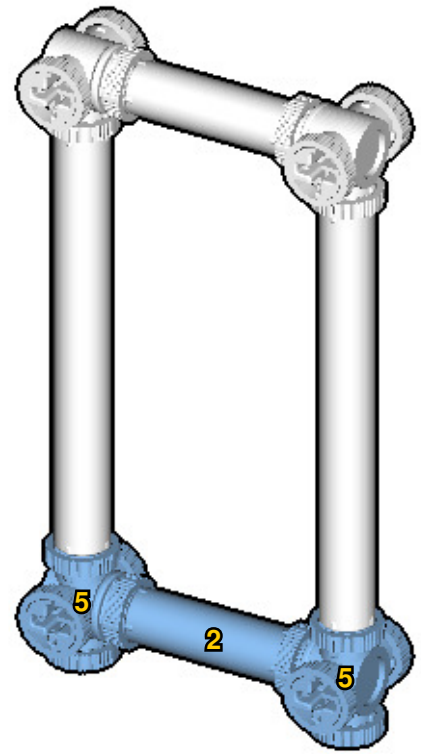

SIZE	3.7ft x 0.5ft x 0.1ft	PIECES	174
DESIGNER	Mary Bell	MADE IN	U.S.A.

SUSPENSION BRIDGE

⚠ WARNING: Small parts. Age 12+. Handle responsibly. U.S. Patent 9,086,087.

Wrong
Connecting/Disconnecting Two Directions

4

Submodel ends → **5**

Connect submodel to model.

6

7

10

11

12

13

14

15

16

17

18

19

22

ACTUAL SIZE