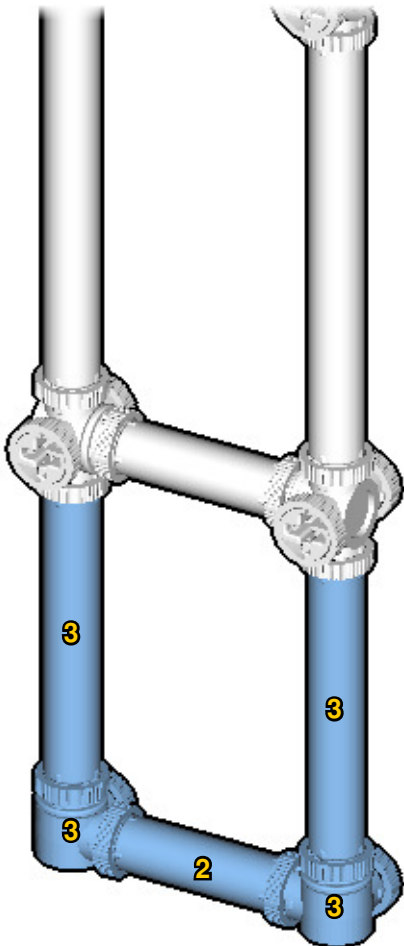

SIZE	3.7ft x 0.5ft x 0.1ft	PIECES	174
DESIGNER	Mary Bell	MADE IN	U.S.A.

SUSPENSION BRIDGE

⚠ WARNING: Small parts. Age 12+. Handle responsibly. U.S. Patent 9,086,087.

Wrong
Connecting/Disconnecting Two Directions

Right
Connecting/Disconnecting One Direction

1

New pieces are drawn blue. Old pieces are drawn white.
See back for piece names.

2

Connect new pieces together before connecting to old pieces.

Submodel begins → **3**

13

14

15

16

17

18

19

22

ACTUAL SIZE