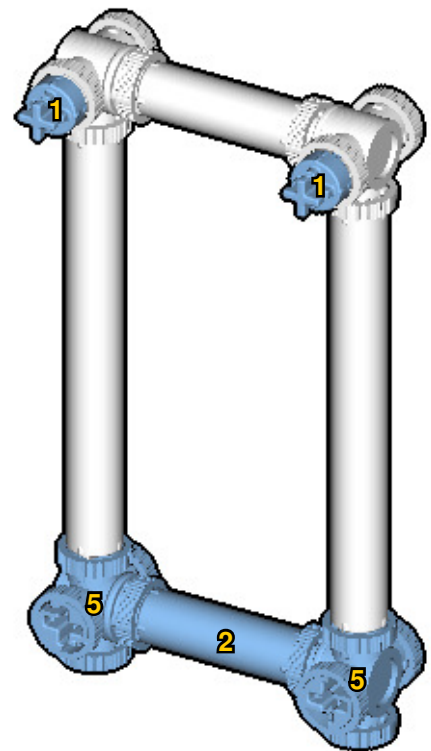

SIZE	3.7ft x 0.5ft x 0.1ft	PIECES	174
DESIGNER	Mary Bell	MADE IN	U.S.A.

SUSPENSION BRIDGE

⚠ WARNING: Small parts. Age 12+. Handle responsibly. U.S. Patent 9,086,087.

Wrong
Connecting/Disconnecting Two Directions

Right
Connecting/Disconnecting One Direction

1

New pieces are drawn blue. Old pieces are drawn white.
See back for piece names.

2

Connect new pieces together before connecting to old pieces.

Submodel begins → **3**

4

Submodel ends → **5**

Connect submodel to model.

6

7

10

11

12

ACTUAL SIZE