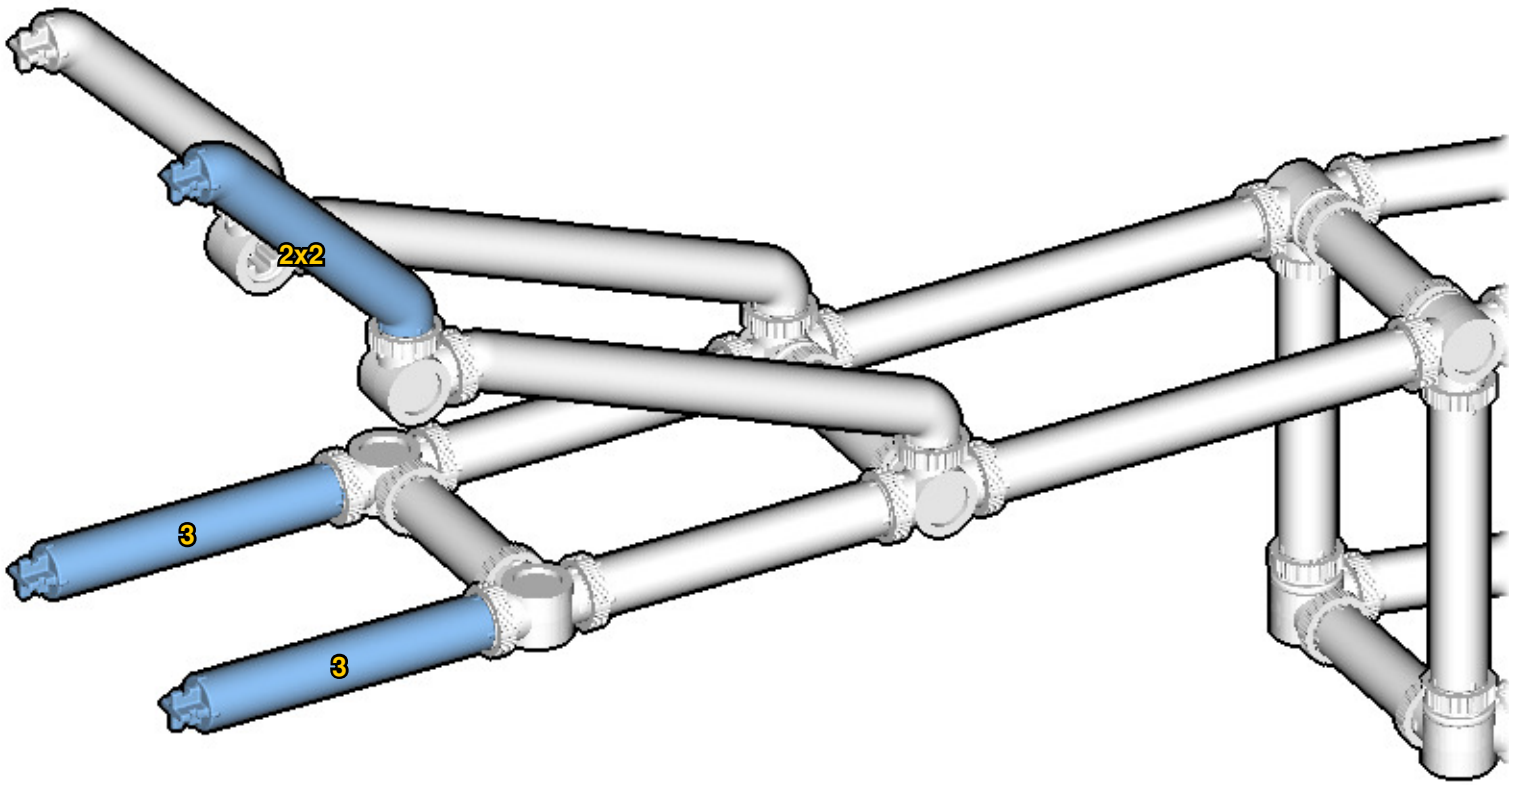

SIZE	3.7ft x 0.5ft x 0.1ft	PIECES	174
DESIGNER	Mary Bell	MADE IN	U.S.A.

SUSPENSION BRIDGE

⚠ WARNING: Small parts. Age 12+. Handle responsibly. U.S. Patent 9,086,087.

Wrong
Connecting/Disconnecting Two Directions

Right
Connecting/Disconnecting One Direction

1

New pieces are drawn blue. Old pieces are drawn white.
See back for piece names.

2

Connect new pieces together before connecting to old pieces.

Submodel begins → **3**

4

Submodel ends → **5**

Connect submodel to model.

6

7

10

11

12

ACTUAL SIZE