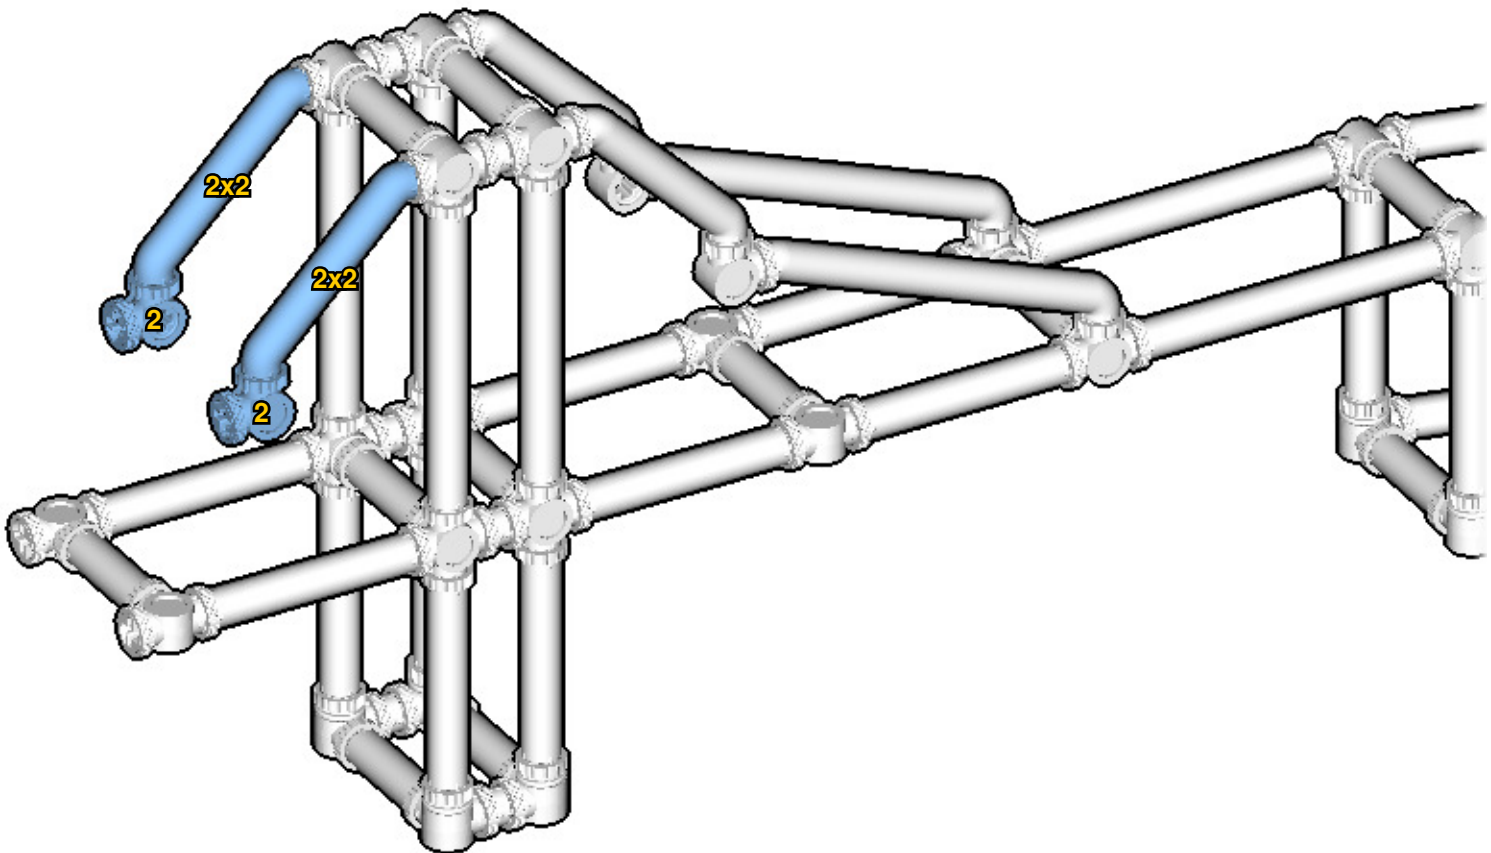

SIZE	3.7ft x 0.5ft x 0.1ft	PIECES	174
DESIGNER	Mary Bell	MADE IN	U.S.A.

SUSPENSION BRIDGE

⚠ WARNING: Small parts. Age 12+. Handle responsibly. U.S. Patent 9,086,087.

Wrong
Connecting/Disconnecting Two Directions

Right
Connecting/Disconnecting One Direction

1

New pieces are drawn blue. Old pieces are drawn white.
See back for piece names.

2

Connect new pieces together before connecting to old pieces.

Submodel begins → **3**

4

Submodel ends → **5**

Connect submodel to model.

6

7

10

11

12

13

14

15

16

17

18

19

22