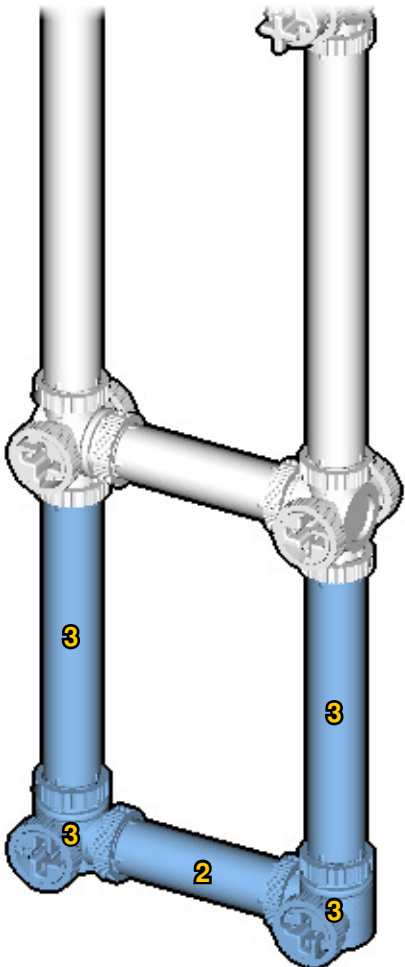

SIZE	3.7ft x 0.5ft x 0.1ft	PIECES	174
DESIGNER	Mary Bell	MADE IN	U.S.A.

SUSPENSION BRIDGE

⚠ WARNING: Small parts. Age 12+. Handle responsibly. U.S. Patent 9,086,087.

Wrong
Connecting/Disconnecting Two Directions

23

24

31

32

33

34

35

36

37

38

39

40

46

47

48

INVENTORY

ACTUAL SIZE