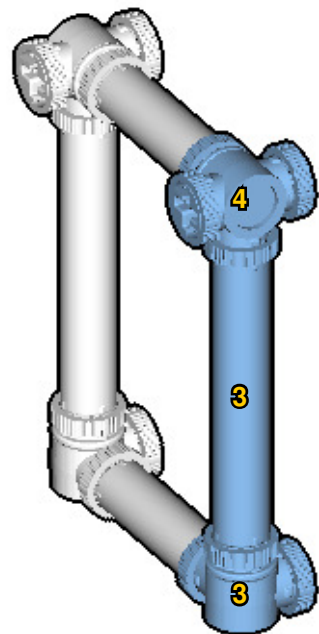

SIZE	3.7ft x 0.5ft x 0.1ft	PIECES	174
DESIGNER	Mary Bell	MADE IN	U.S.A.

SUSPENSION BRIDGE

⚠ WARNING: Small parts. Age 12+. Handle responsibly. U.S. Patent 9,086,087.

Wrong
Connecting/Disconnecting Two Directions

Right
Connecting/Disconnecting One Direction

1

New pieces are drawn blue. Old pieces are drawn white.
See back for piece names.

2

Connect new pieces together before connecting to old pieces.

Submodel begins → **3**

4

Submodel ends → **5**

Connect submodel to model.

6

7

10

11

12

ACTUAL SIZE