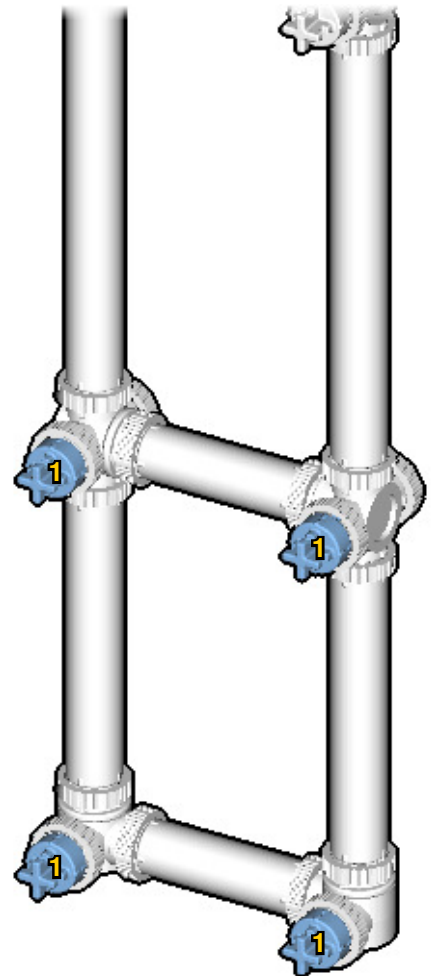

SIZE	3.7ft x 0.5ft x 0.1ft	PIECES	174
DESIGNER	Mary Bell	MADE IN	U.S.A.

SUSPENSION BRIDGE

⚠ WARNING: Small parts. Age 12+. Handle responsibly. U.S. Patent 9,086,087.

Wrong
Connecting/Disconnecting Two Directions

23

24

31

32

33

34

35

36

37

38

39

40

46

47

48

INVENTORY

ACTUAL SIZE