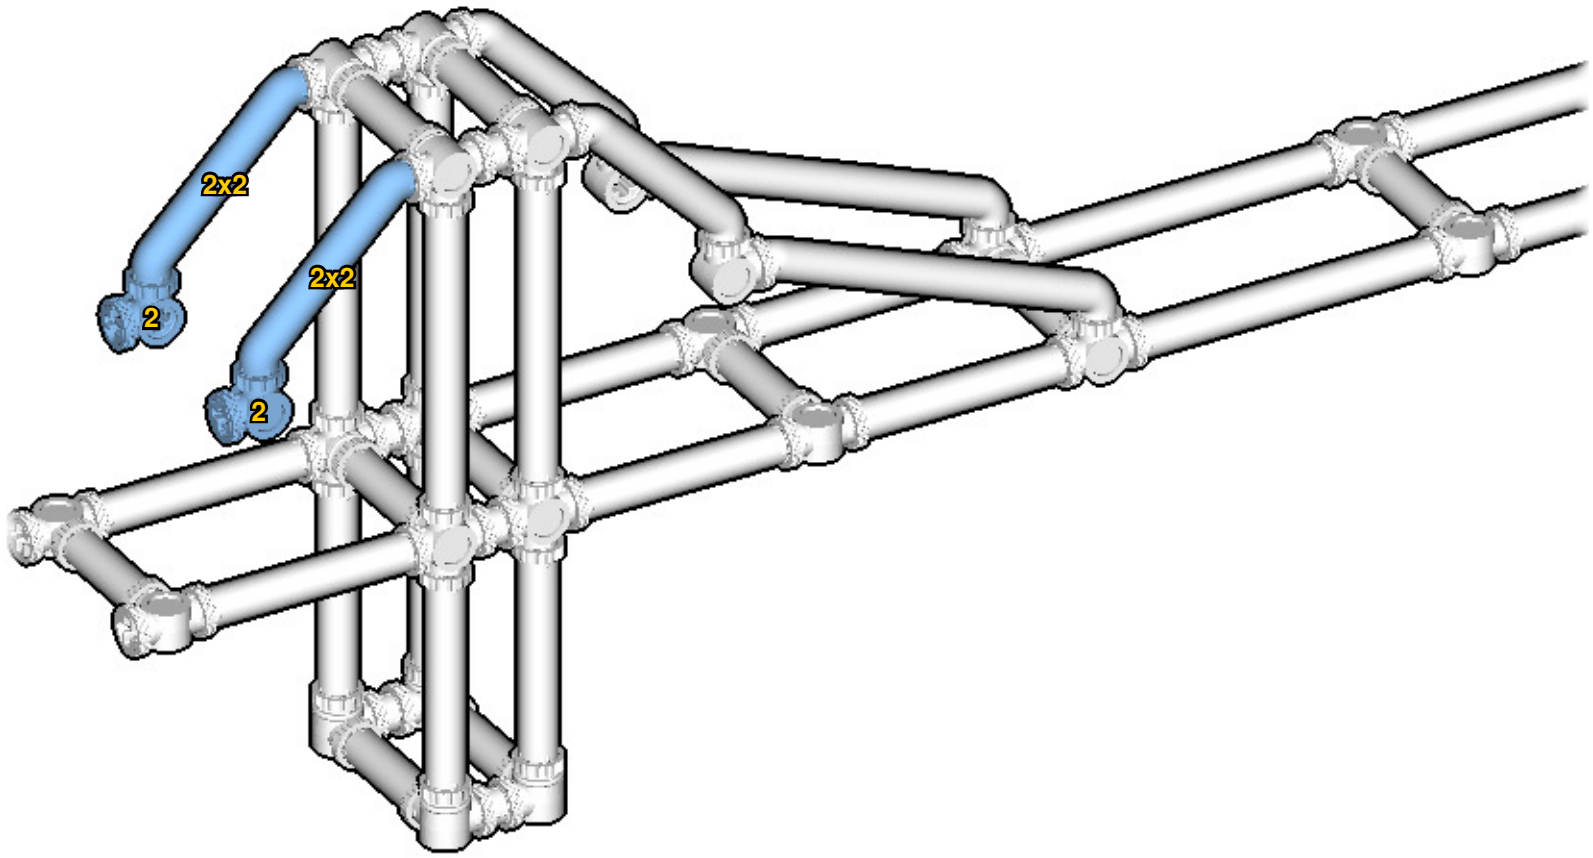

SIZE	3.7ft x 0.5ft x 0.1ft	PIECES	174
DESIGNER	Mary Bell	MADE IN	U.S.A.

SUSPENSION BRIDGE

⚠ WARNING: Small parts. Age 12+. Handle responsibly. U.S. Patent 9,086,087.

Wrong
Connecting/Disconnecting Two Directions

37

38

39

40

46

47

48

INVENTORY

ACTUAL SIZE