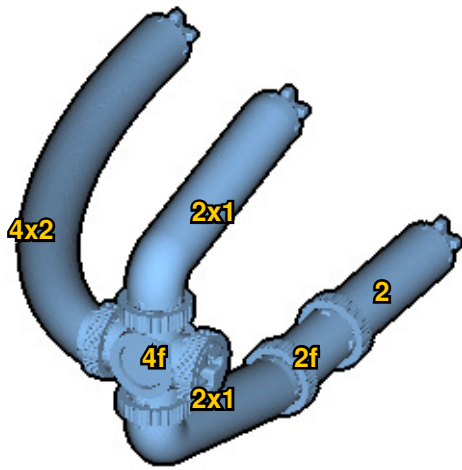

SIZE	2.5ft x 0.7ft x 0.4ft	PIECES	303
DESIGNER	Derek Sharman	MADE IN	U.S.A.

UTILITY HELICOPTER

⚠ WARNING: Small parts. Age 14+. Not a toy. Handle responsibly. U.S. Patent 9,086,087.

Wrong
Connecting/Disconnecting Two Directions

Right
Connecting/Disconnecting One Direction

1

New pieces are drawn blue. Old pieces are drawn white.
See back for piece names.

2

Connect new pieces together before connecting to old pieces.

3

Submodel begins →

4

5

 : Copy new pieces from old pieces.

Submodel ends → 6

Connect submodel to model.

7

18

19