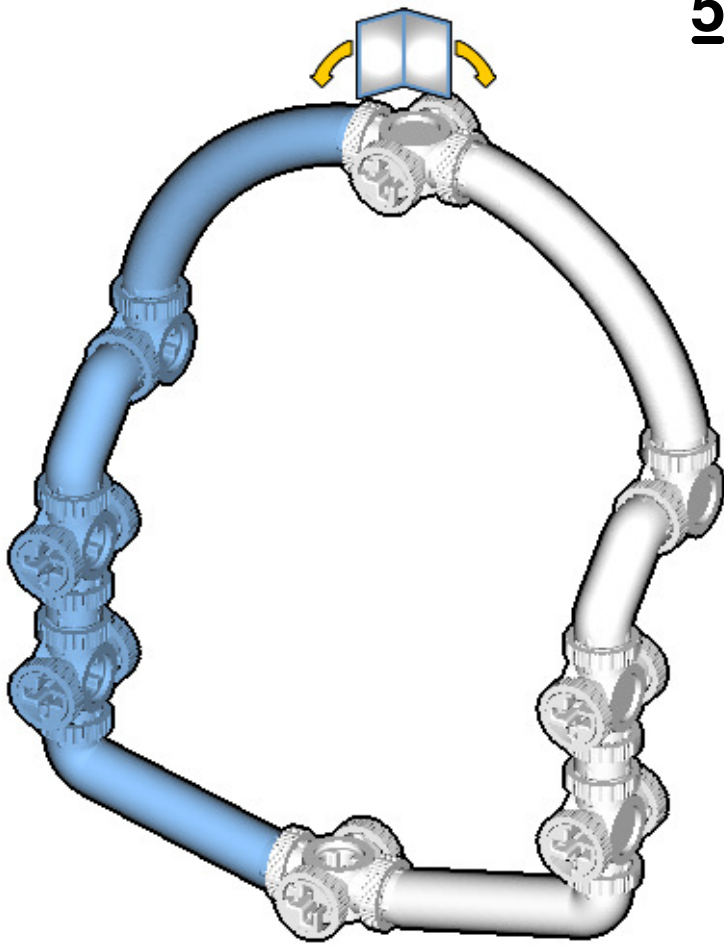

SIZE	2.5ft x 0.7ft x 0.4ft	PIECES	303
DESIGNER	Derek Sharman	MADE IN	U.S.A.

UTILITY HELICOPTER

⚠ WARNING: Small parts. Age 14+. Not a toy. Handle responsibly. U.S. Patent 9,086,087.

Wrong
Connecting/Disconnecting Two Directions

Right
Connecting/Disconnecting One Direction

1

New pieces are drawn blue. Old pieces are drawn white.
See back for piece names.

2

Connect new pieces together before connecting to old pieces.

3

Submodel begins →

4

5

 : Copy new pieces from old pieces.

Submodel ends → 6

Connect submodel to model.

7

18

19