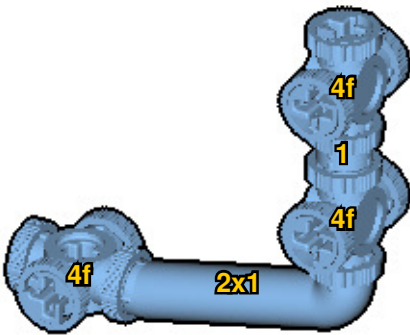

SIZE	2.5ft x 0.7ft x 0.4ft	PIECES	303
DESIGNER	Derek Sharman	MADE IN	U.S.A.

UTILITY HELICOPTER

⚠ WARNING: Small parts. Age 14+. Not a toy. Handle responsibly. U.S. Patent 9,086,087.

Wrong
Connecting/Disconnecting Two Directions

Right
Connecting/Disconnecting One Direction

1

New pieces are drawn blue. Old pieces are drawn white.
See back for piece names.

2

Connect new pieces together before connecting to old pieces.

3

Submodel begins →

4

5

 : Copy new pieces from old pieces.

Submodel ends → 6

Connect submodel to model.

7

18

19