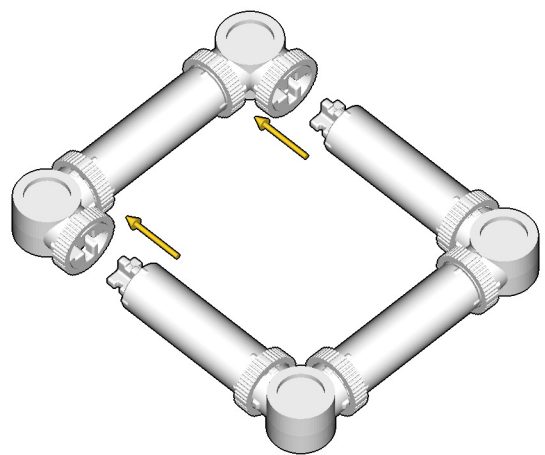

SIZE	2.5ft x 0.7ft x 0.4ft	PIECES	303
DESIGNER	Derek Sharman	MADE IN	U.S.A.

UTILITY HELICOPTER

⚠ WARNING: Small parts. Age 14+. Not a toy. Handle responsibly. U.S. Patent 9,086,087.

Wrong
Connecting/Disconnecting Two Directions

Right
Connecting/Disconnecting One Direction

1

New pieces are drawn blue. Old pieces are drawn white.
See back for piece names.

2

Connect new pieces together before connecting to old pieces.

3

Submodel begins →

4

5

 : Copy new pieces from old pieces.

Submodel ends → 6

Connect submodel to model.

7

18

19