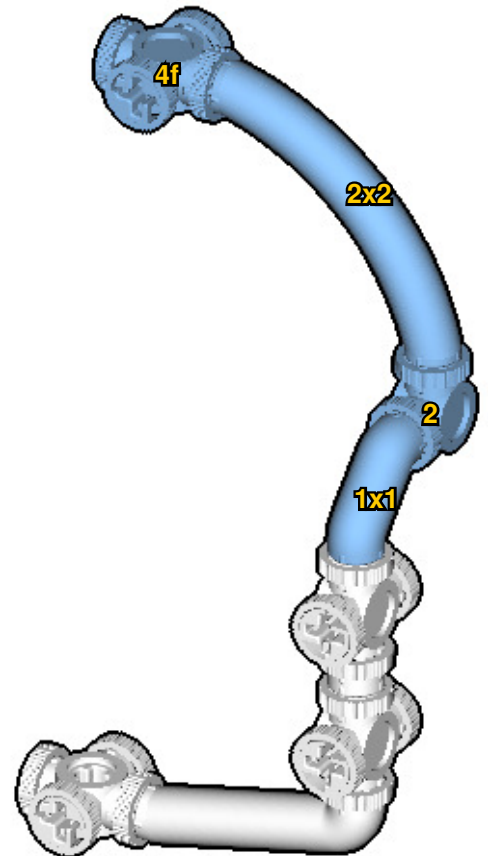

SIZE	2.5ft x 0.7ft x 0.4ft	PIECES	303
DESIGNER	Derek Sharman	MADE IN	U.S.A.

UTILITY HELICOPTER

⚠ WARNING: Small parts. Age 14+. Not a toy. Handle responsibly. U.S. Patent 9,086,087.

Wrong
Connecting/Disconnecting Two Directions

Right
Connecting/Disconnecting One Direction

1

New pieces are drawn blue. Old pieces are drawn white.
See back for piece names.

2

Connect new pieces together before connecting to old pieces.

3

Submodel begins →

4

5

 : Copy new pieces from old pieces.

Submodel ends → 6

Connect submodel to model.

7

18

19

10

12

13

14

15

16

17

18