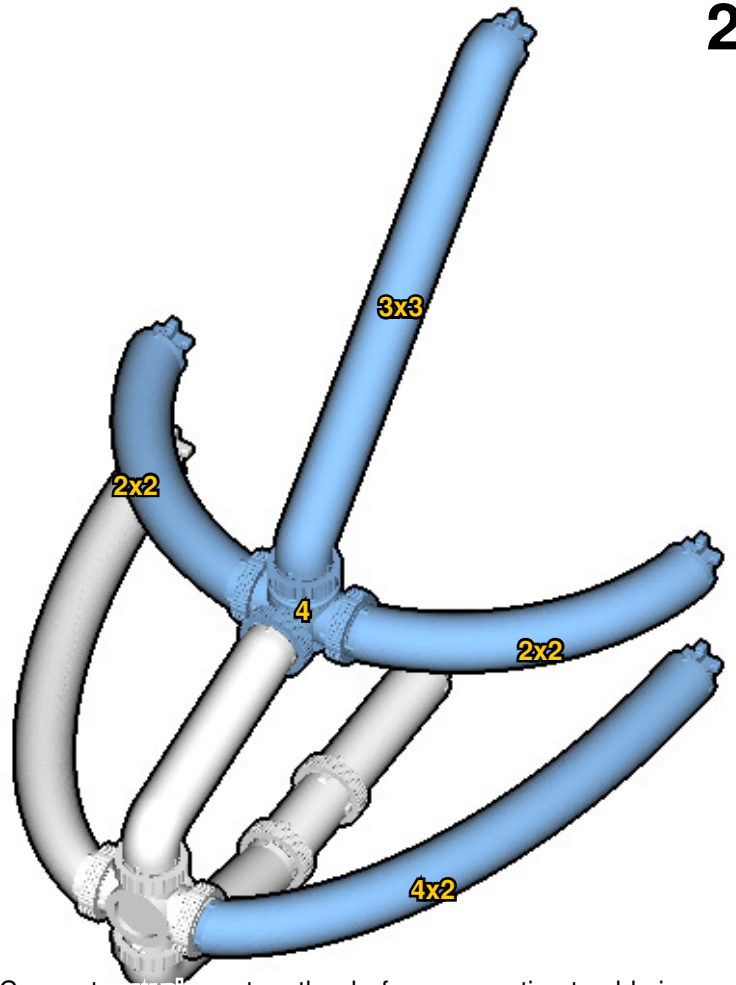

SIZE	2.5ft x 0.7ft x 0.4ft	PIECES	303
DESIGNER	Derek Sharman	MADE IN	U.S.A.

UTILITY HELICOPTER

⚠ WARNING: Small parts. Age 14+. Not a toy. Handle responsibly. U.S. Patent 9,086,087.

Wrong
Connecting/Disconnecting Two Directions

Right
Connecting/Disconnecting One Direction

1

New pieces are drawn blue. Old pieces are drawn white.
See back for piece names.

2

Connect new pieces together before connecting to old pieces.

3

Submodel begins →

4

5

 : Copy new pieces from old pieces.

Submodel ends → 6

Connect submodel to model.

7

18

19

21

22

23

30

31

32

38

39